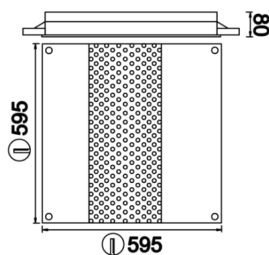

# Hygie Direkt Endirekt

HGE 060 060 035A 8040 10 99 OP 40 00 DR EN

Recessed Luminaire

<b>Luminaire Group</b>	Recessed
<b>Mounting Type</b>	Recessed
<b>Luminaire Color</b>	RAL 9005 - RAL 9006 - RAL 9010
<b>Housing</b>	DKP Sheet
<b>Optics</b>	Opal Diffuser
<b>Light Source</b>	LED
<b>Electrical Protection Class</b>	CLASS II
<b>IP</b>	65
<b>IK</b>	02
<b>Operating Temperature</b>	-20°C / +40°C
<b>Luminous Flux</b>	2945
<b>Consumption Power</b>	35
<b>Luminaire Efficiency</b>	85 lm/W
<b>Color Rendering (CRI)</b>	>80
<b>Light Color Temperature (CCT)</b>	2700K/3000K/4000K/6500K
<b>Color Tolerance</b>	< 3 SDCM
<b>Driver Type</b>	On/Off
<b>Driver Brand</b>	Tridonic
<b>LED Brand</b>	Samsung
<b>Input Voltage / Frequency</b>	220-240 V AC 50/60 Hz
<b>Power Factor</b>	>0.9
<b>Surge</b>	1kV
<b>THD (AKIM)</b>	>%20
<b>LED life</b>	>70.000 hours
<b>Option</b>	On-Off / Dali / 1-10V / With Emergency Kit

Technical Drawing

Photometric Curve

SKU	Product Code	Power (W)	Luminous Flux (LM)	CRI	CCT (K)	Optics	Dimensions (mm)
	HGE 060 060 035A 8040 10 99 OP 40 00 DR EN	35	2945	>80	4000	120° Opal Diffuser	595x595x80