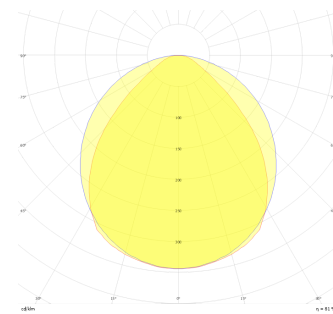

# Hygie Direkt Endirekt

HGE 060 060 035A 8040 10 99 OP 40 00 DR EN

Recessed Luminaire

<b>Luminaire Group</b>	Recessed
<b>Mounting Type</b>	Recessed
<b>Luminaire Color</b>	RAL 9005 - RAL 9006 - RAL 9010
<b>Housing</b>	DKP Sheet
<b>Optics</b>	Opal Diffuser
<b>Light Source</b>	LED
<b>Electrical Protection Class</b>	CLASS II
<b>IP</b>	65
<b>IK</b>	02
<b>Operating Temperature</b>	-20°C / +40°C
<b>Luminous Flux</b>	2945
<b>Consumption Power</b>	35
<b>Luminaire Efficiency</b>	85 lm/W
<b>Color Rendering (CRI)</b>	>80
<b>Light Color Temperature (CCT)</b>	2700K/3000K/4000K/6500K
<b>Color Tolerance</b>	< 3 SDCM
<b>Driver Type</b>	On/Off
<b>Driver Brand</b>	Tridonic
<b>LED Brand</b>	Samsung
<b>Input Voltage / Frequency</b>	220-240 V AC 50/60 Hz
<b>Power Factor</b>	>0.9
<b>Surge</b>	1kV
<b>THD (AKIM)</b>	>%20
<b>LED life</b>	>70.000 hours
<b>Option</b>	On-Off / Dali / 1-10V / With Emergency Kit

Technical Drawing

Photometric Curve

SKU	Product Code	Power (W)	Luminous Flux (LM)	CRI	CCT (K)	Optics	Dimensions (mm)
	HGE 060 060 035A 8040 10 99 OP 40 00 DR EN	35	2945	>80	4000	120° Opal Diffuser	595x595x80