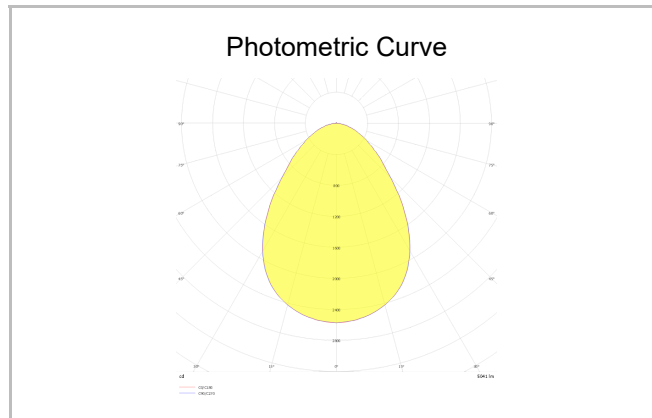

Olympia

OLY 013 043 014D 8030 10 99 OP 20 00

Surface Mounted Wall Mount Luminaire

Luminaire Group	Wall Mount
Mounting Type	Surface Mounted
Luminaire Color	Chromium
Housing	DKP Sheet
Optics	Opal Diffuser
Light Source	LED
Electrical Protection Class	CLASS II
IP	20
Operating Temperature	-20°C / +40°C
Luminous Flux	1120
Consumption Power	14
Luminaire Efficiency	80 lm/W
Color Rendering (CRI)	>80
Light Color Temperature (CCT)	2700K/3000K/4000K/6500K
Color Tolerance	< 3 SDCM
Driver Type	On/Off
Driver Brand	Tridonic
LED Brand	Samsung
Input Voltage / Frequency	220-240 V AC 50/60 Hz
Power Factor	>0.9
Surge	1kV
THD (AKIM)	>%20
LED life	>70.000 hours
Option	On-Off / Dali / 1-10V / With Emergency Kit

SKU	Product Code	Power (W)	Luminous Flux (LM)	CRI	CCT (K)	Optics	Dimensions (mm)
18000232	OLY 013 043 014D 8030 10 99 OP 20 00	14	1120	>80	4000	120° Diffuser	430x130