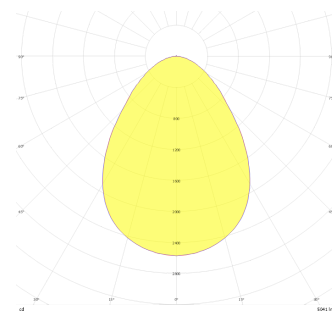

Olympia

OLY 013 043 014D 8030 10 99 OP 20 00

Surface Mounted Wall Mount Luminaire

Luminaire Group	Wall Mount
Mounting Type	Surface Mounted
Luminaire Color	Chromium
Housing	DKP Sheet
Optics	Opal Diffuser
Light Source	LED
Electrical Protection Class	CLASS II
IP	20
Operating Temperature	-20°C / +40°C
Luminous Flux	1120
Consumption Power	14
Luminaire Efficiency	80 lm/W
Color Rendering (CRI)	>80
Light Color Temperature (CCT)	2700K/3000K/4000K/6500K
Color Tolerance	< 3 SDCM
Driver Type	On/Off
Driver Brand	Tridonic
LED Brand	Samsung
Input Voltage / Frequency	220-240 V AC 50/60 Hz
Power Factor	>0.9
Surge	1kV
THD (AKIM)	>%20
LED life	>70.000 hours
Option	On-Off / Dali / 1-10V / With Emergency Kit

Technical Drawing

Photometric Curve

SKU	Product Code	Power (W)	Luminous Flux (LM)	CRI	CCT (K)	Optics	Dimensions (mm)
18000232	OLY 013 043 014D 8030 10 99 OP 20 00	14	1120	>80	4000	120° Diffuser	430x130

www.atellighting.com