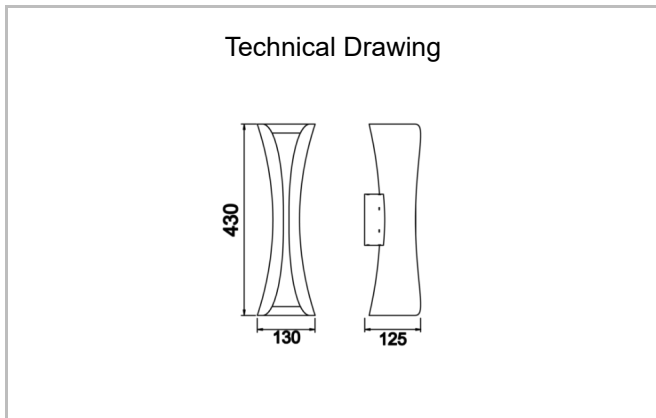

Olympia

OLY 013 043 014D 8030 10 99 OP 20 00

Surface Mounted Wall Mount Luminaire

Luminaire Group	Wall Mount
Mounting Type	Surface Mounted
Luminaire Color	Chromium
Housing	DKP Sheet
Optics	Opal Diffuser
Light Source	LED
Electrical Protection Class	CLASS II
IP	20
Operating Temperature	-20°C / +40°C
Luminous Flux	1120
Consumption Power	14
Luminaire Efficiency	80 lm/W
Color Rendering (CRI)	>80
Light Color Temperature (CCT)	2700K/3000K/4000K/6500K
Color Tolerance	< 3 SDCM
Driver Type	On/Off
Driver Brand	Tridonic
LED Brand	Samsung
Input Voltage / Frequency	220-240 V AC 50/60 Hz
Power Factor	>0.9
Surge	1kV
THD (AKIM)	>%20
LED life	>70.000 hours
Option	On-Off / Dali / 1-10V / With Emergency Kit

SKU	Product Code	Power (W)	Luminous Flux (LM)	CRI	CCT (K)	Optics	Dimensions (mm)
18000232	OLY 013 043 014D 8030 10 99 OP 20 00	14	1120	>80	4000	120° Diffuser	430x130