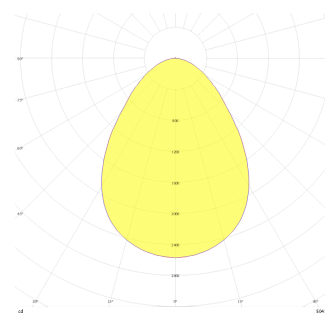

Olympia

OLY 013 043 014D 8030 10 99 OP 20 00

Surface Mounted Wall Mount Luminaire

Luminaire Group	Wall Mount
Mounting Type	Surface Mounted
Luminaire Color	Chromium
Housing	DKP Sheet
Optics	Opal Diffuser
Light Source	LED
Electrical Protection Class	CLASS II
IP	20
Operating Temperature	-20°C / +40°C
Luminous Flux	1120
Consumption Power	14
Luminaire Efficiency	80 lm/W
Color Rendering (CRI)	>80
Light Color Temperature (CCT)	2700K/3000K/4000K/6500K
Color Tolerance	< 3 SDCM
Driver Type	On/Off
Driver Brand	Tridonic
LED Brand	Samsung
Input Voltage / Frequency	220-240 V AC 50/60 Hz
Power Factor	>0.9
Surge	1kV
THD (AKIM)	>%20
LED life	>70.000 hours
Option	On-Off / Dali / 1-10V / With Emergency Kit

Technical Drawing

Photometric Curve

SKU	Product Code	Power (W)	Luminous Flux (LM)	CRI	CCT (K)	Optics	Dimensions (mm)
18000232	OLY 013 043 014D 8030 10 99 OP 20 00	14	1120	>80	4000	120° Diffuser	430x130

www.atellighting.com