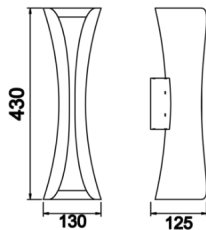

Olympia

OLY 013 043 014D 8030 10 99 OP 20 00

Surface Mounted Wall Mount Luminaire

Luminaire Group	Wall Mount
Mounting Type	Surface Mounted
Luminaire Color	Chromium
Housing	DKP Sheet
Optics	Opal Diffuser
Light Source	LED
Electrical Protection Class	CLASS II
IP	20
Operating Temperature	-20°C / +40°C
Luminous Flux	1120
Consumption Power	14
Luminaire Efficiency	80 lm/W
Color Rendering (CRI)	>80
Light Color Temperature (CCT)	2700K/3000K/4000K/6500K
Color Tolerance	< 3 SDCM
Driver Type	On/Off
Driver Brand	Tridonic
LED Brand	Samsung
Input Voltage / Frequency	220-240 V AC 50/60 Hz
Power Factor	>0.9
Surge	1kV
THD (AKIM)	>%20
LED life	>70.000 hours
Option	On-Off / Dali / 1-10V / With Emergency Kit

Technical Drawing

Photometric Curve

SKU	Product Code	Power (W)	Luminous Flux (LM)	CRI	CCT (K)	Optics	Dimensions (mm)
18000232	OLY 013 043 014D 8030 10 99 OP 20 00	14	1120	>80	4000	120° Diffuser	430x130

www.atellighting.com