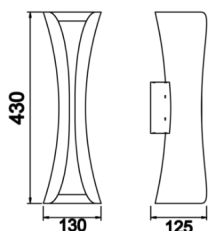

Olympia

OLY 013 043 014D 8030 10 99 OP 20 00

Surface Mounted Wall Mount Luminaire

Luminaire Group	Wall Mount
Mounting Type	Surface Mounted
Luminaire Color	Chromium
Housing	DKP Sheet
Optics	Opal Diffuser
Light Source	LED
Electrical Protection Class	CLASS II
IP	20
Operating Temperature	-20°C / +40°C
Luminous Flux	1120
Consumption Power	14
Luminaire Efficiency	80 lm/W
Color Rendering (CRI)	>80
Light Color Temperature (CCT)	2700K/3000K/4000K/6500K
Color Tolerance	< 3 SDCM
Driver Type	On/Off
Driver Brand	Tridonic
LED Brand	Samsung
Input Voltage / Frequency	220-240 V AC 50/60 Hz
Power Factor	>0.9
Surge	1kV
THD (AKIM)	>%20
LED life	>70.000 hours
Option	On-Off / Dali / 1-10V / With Emergency Kit

Technical Drawing

Photometric Curve

SKU	Product Code	Power (W)	Luminous Flux (LM)	CRI	CCT (K)	Optics	Dimensions (mm)
18000232	OLY 013 043 014D 8030 10 99 OP 20 00	14	1120	>80	4000	120° Diffuser	430x130

www.atellighting.com