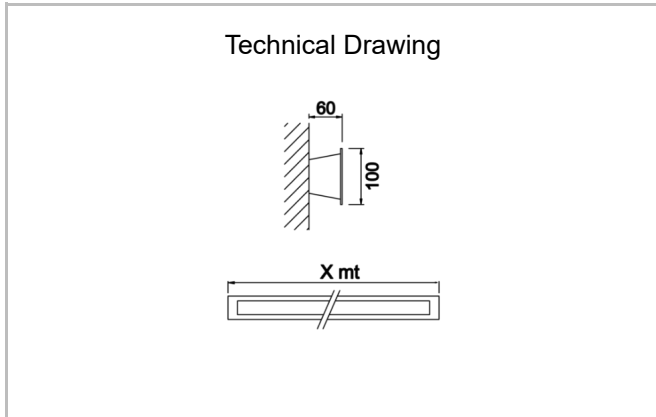

Fixum

FIX 010 060 020D 8040 10 99 OP 20 00

Surface Mounted Wall Mount Luminaire

Luminaire Group	Wall Mount
Mounting Type	Surface Mounted
Luminaire Color	RAL 9006 - RAL 9005 - RAL 9010
Housing	DKP Sheet
Optics	Opal Diffuser
Light Source	LED
Electrical Protection Class	CLASS II
IP	20
Operating Temperature	-20°C / +40°C
Luminous Flux	1400
Consumption Power	20
Luminaire Efficiency	70 lm/W
Color Rendering (CRI)	>80
Light Color Temperature (CCT)	2700K/3000K/4000K/6500K
Color Tolerance	< 3 SDCM
Driver Type	On/Off
Driver Brand	Tridonic
LED Brand	Samsung
Input Voltage / Frequency	220-240 V AC 50/60 Hz
Power Factor	>0.9
Surge	1kV
THD (AKIM)	>%20
LED life	>70.000 hours
Option	On-Off / Dali / 1-10V / With Emergency Kit

SKU	Product Code	Power (W)	Luminous Flux (LM)	CRI	CCT (K)	Optics	Dimensions (mm)
18000218	FIX 010 060 020D 8040 10 99 OP 20 00	20	1400	>80	4000	120° Diffuser	600x100x60