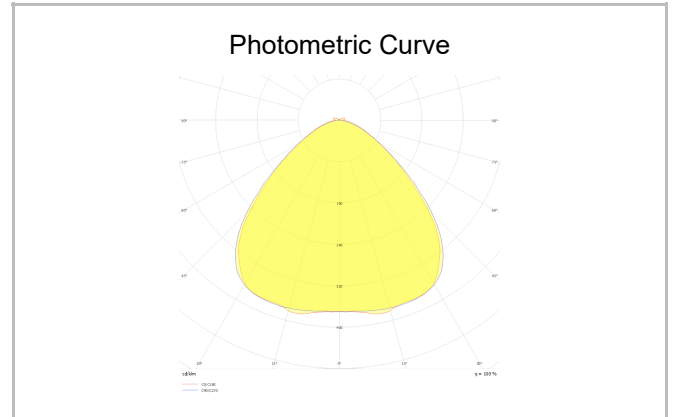

Fixum

FIX 010 060 020D 8040 10 99 OP 20 00

Surface Mounted Wall Mount Luminaire

Luminaire Group	Wall Mount
Mounting Type	Surface Mounted
Luminaire Color	RAL 9006 - RAL 9005 - RAL 9010
Housing	DKP Sheet
Optics	Opal Diffuser
Light Source	LED
Electrical Protection Class	CLASS II
IP	20
Operating Temperature	-20°C / +40°C
Luminous Flux	1400
Consumption Power	20
Luminaire Efficiency	70 lm/W
Color Rendering (CRI)	>80
Light Color Temperature (CCT)	2700K/3000K/4000K/6500K
Color Tolerance	< 3 SDCM
Driver Type	On/Off
Driver Brand	Tridonic
LED Brand	Samsung
Input Voltage / Frequency	220-240 V AC 50/60 Hz
Power Factor	>0.9
Surge	1kV
THD (AKIM)	>%20
LED life	>70.000 hours
Option	On-Off / Dali / 1-10V / With Emergency Kit

SKU	Product Code	Power (W)	Luminous Flux (LM)	CRI	CCT (K)	Optics	Dimensions (mm)
18000218	FIX 010 060 020D 8040 10 99 OP 20 00	20	1400	>80	4000	120° Diffuser	600x100x60