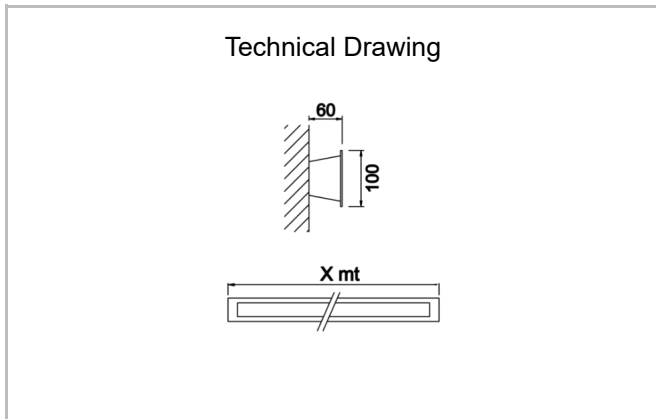

Fixum

FIX 010 060 020D 8040 10 99 OP 20 00

Surface Mounted Wall Mount Luminaire

Luminaire Group	Wall Mount
Mounting Type	Surface Mounted
Luminaire Color	RAL 9006 - RAL 9005 - RAL 9010
Housing	DKP Sheet
Optics	Opal Diffuser
Light Source	LED
Electrical Protection Class	CLASS II
IP	20
Operating Temperature	-20°C / +40°C
Luminous Flux	1400
Consumption Power	20
Luminaire Efficiency	70 lm/W
Color Rendering (CRI)	>80
Light Color Temperature (CCT)	2700K/3000K/4000K/6500K
Color Tolerance	< 3 SDCM
Driver Type	On/Off
Driver Brand	Tridonic
LED Brand	Samsung
Input Voltage / Frequency	220-240 V AC 50/60 Hz
Power Factor	>0.9
Surge	1kV
THD (AKIM)	>%20
LED life	>70.000 hours
Option	On-Off / Dali / 1-10V / With Emergency Kit

SKU	Product Code	Power (W)	Luminous Flux (LM)	CRI	CCT (K)	Optics	Dimensions (mm)
18000218	FIX 010 060 020D 8040 10 99 OP 20 00	20	1400	>80	4000	120° Diffuser	600x100x60