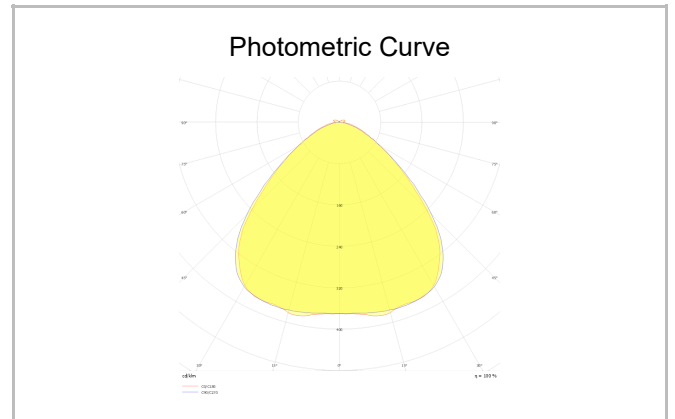

Fixum

FIX 010 060 020D 8040 10 99 OP 20 00

Surface Mounted Wall Mount Luminaire

Luminaire Group	Wall Mount
Mounting Type	Surface Mounted
Luminaire Color	RAL 9006 - RAL 9005 - RAL 9010
Housing	DKP Sheet
Optics	Opal Diffuser
Light Source	LED
Electrical Protection Class	CLASS II
IP	20
Operating Temperature	-20°C / +40°C
Luminous Flux	1400
Consumption Power	20
Luminaire Efficiency	70 lm/W
Color Rendering (CRI)	>80
Light Color Temperature (CCT)	2700K/3000K/4000K/6500K
Color Tolerance	< 3 SDCM
Driver Type	On/Off
Driver Brand	Tridonic
LED Brand	Samsung
Input Voltage / Frequency	220-240 V AC 50/60 Hz
Power Factor	>0.9
Surge	1kV
THD (AKIM)	>%20
LED life	>70.000 hours
Option	On-Off / Dali / 1-10V / With Emergency Kit

SKU	Product Code	Power (W)	Luminous Flux (LM)	CRI	CCT (K)	Optics	Dimensions (mm)
18000218	FIX 010 060 020D 8040 10 99 OP 20 00	20	1400	>80	4000	120° Diffuser	600x100x60