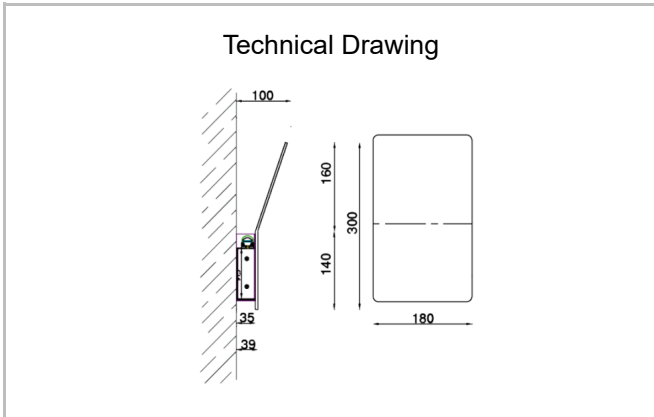

Bevel

BVL 018 030 008D 8040 10 48 DY 20 00

Surface Mounted Wall Mount Luminaire

Luminaire Group	Wall Mount
Mounting Type	Surface Mounted
Luminaire Color	RAL 9006 - RAL 9005 - RAL 9010
Housing	Aluminum
Optics	34° 48° Reflector
Light Source	LED
Electrical Protection Class	CLASS II
IP	20
Operating Temperature	-20°C / +40°C
Luminous Flux	560
Consumption Power	8
Luminaire Efficiency	70 lm/W
Color Rendering (CRI)	>80
Light Color Temperature (CCT)	2700K/3000K/4000K/6500K
Color Tolerance	< 3 SDCM
Driver Type	On/Off
Driver Brand	Tridonic
LED Brand	Samsung
Input Voltage / Frequency	220-240 V AC 50/60 Hz
Power Factor	>0.9
Surge	1kV
THD (AKIM)	>%20
LED life	>70.000 hours
Option	On-Off / Dali / 1-10V / With Emergency Kit

SKU	Product Code	Power (W)	Luminous Flux (LM)	CRI	CCT (K)	Optics	Dimensions (mm)
	BVL 018 030 008D 8040 10 48 DY 20 00	8	560	>80	4000	48° Reflector	180x300x35