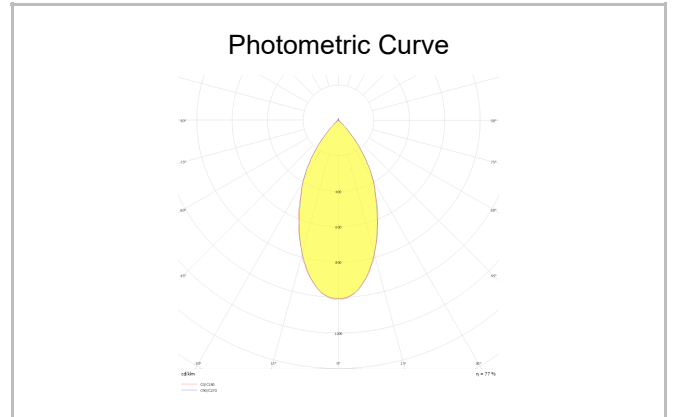

Bevel

BVL 018 030 008D 8040 10 48 DY 20 00

Surface Mounted Wall Mount Luminaire

Luminaire Group	Wall Mount
Mounting Type	Surface Mounted
Luminaire Color	RAL 9006 - RAL 9005 - RAL 9010
Housing	Aluminum
Optics	34° 48° Reflector
Light Source	LED
Electrical Protection Class	CLASS II
IP	20
Operating Temperature	-20°C / +40°C
Luminous Flux	560
Consumption Power	8
Luminaire Efficiency	70 lm/W
Color Rendering (CRI)	>80
Light Color Temperature (CCT)	2700K/3000K/4000K/6500K
Color Tolerance	< 3 SDCM
Driver Type	On/Off
Driver Brand	Tridonic
LED Brand	Samsung
Input Voltage / Frequency	220-240 V AC 50/60 Hz
Power Factor	>0.9
Surge	1kV
THD (AKIM)	>%20
LED life	>70.000 hours
Option	On-Off / Dali / 1-10V / With Emergency Kit

SKU	Product Code	Power (W)	Luminous Flux (LM)	CRI	CCT (K)	Optics	Dimensions (mm)
	BVL 018 030 008D 8040 10 48 DY 20 00	8	560	>80	4000	48° Reflector	180x300x35