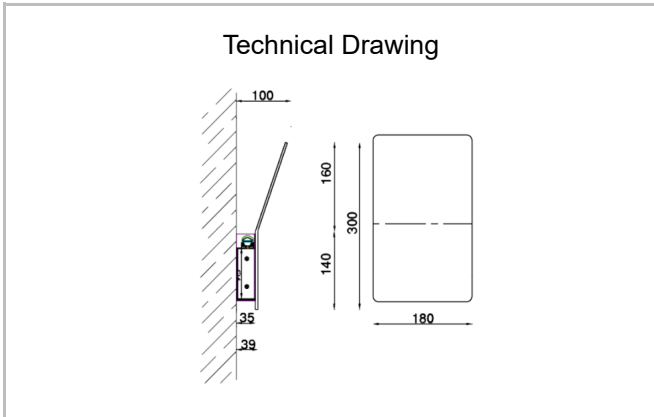

Bevel

BVL 018 030 008D 8040 10 34 DY 20 00

Surface Mounted Wall Mount Luminaire

Luminaire Group	Wall Mount
Mounting Type	Surface Mounted
Luminaire Color	RAL 9006 - RAL 9005 - RAL 9010
Housing	Aluminum
Optics	34° 48° Reflector
Light Source	LED
Electrical Protection Class	CLASS II
IP	20
Operating Temperature	-20°C / +40°C
Luminous Flux	560
Consumption Power	8
Luminaire Efficiency	70 lm/W
Color Rendering (CRI)	>80
Light Color Temperature (CCT)	2700K/3000K/4000K/6500K
Color Tolerance	< 3 SDCM
Driver Type	On/Off
Driver Brand	Tridonic
LED Brand	Samsung
Input Voltage / Frequency	220-240 V AC 50/60 Hz
Power Factor	>0.9
Surge	1kV
THD (AKIM)	>%20
LED life	>70.000 hours
Option	On-Off / Dali / 1-10V / With Emergency Kit

SKU	Product Code	Power (W)	Luminous Flux (LM)	CRI	CCT (K)	Optics	Dimensions (mm)
18000121□	BVL 018 030 008D 8040 10 34 DY 20 00	8	560	>80	4000	34° Reflector	180x300x35