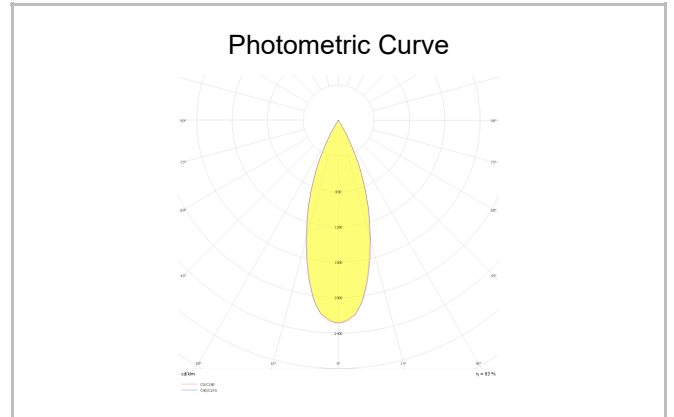

Bevel

BVL 018 030 008D 8040 10 34 DY 20 00

Surface Mounted Wall Mount Luminaire

Luminaire Group	Wall Mount
Mounting Type	Surface Mounted
Luminaire Color	RAL 9006 - RAL 9005 - RAL 9010
Housing	Aluminum
Optics	34° 48° Reflector
Light Source	LED
Electrical Protection Class	CLASS II
IP	20
Operating Temperature	-20°C / +40°C
Luminous Flux	560
Consumption Power	8
Luminaire Efficiency	70 lm/W
Color Rendering (CRI)	>80
Light Color Temperature (CCT)	2700K/3000K/4000K/6500K
Color Tolerance	< 3 SDCM
Driver Type	On/Off
Driver Brand	Tridonic
LED Brand	Samsung
Input Voltage / Frequency	220-240 V AC 50/60 Hz
Power Factor	>0.9
Surge	1kV
THD (AKIM)	>%20
LED life	>70.000 hours
Option	On-Off / Dali / 1-10V / With Emergency Kit

SKU	Product Code	Power (W)	Luminous Flux (LM)	CRI	CCT (K)	Optics	Dimensions (mm)
18000121□	BVL 018 030 008D 8040 10 34 DY 20 00	8	560	>80	4000	34° Reflector	180x300x35