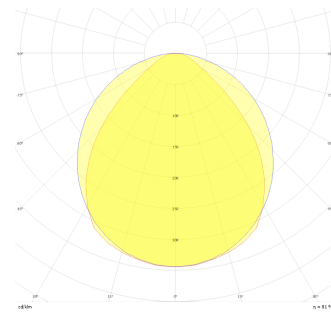

Technical Drawing

Photometric Curve

| SKU | Product Code                         | Power (W) | Luminous Flux (LM) | CRI | CCT (K) | Optics             | Dimensions (mm) |
|-----|--------------------------------------|-----------|--------------------|-----|---------|--------------------|-----------------|
|     | DRM 060 008 048P 8040 10 99 OP 40 00 | 51        | 6195               | >80 | 4000    | 120° Opal Diffuser | Ø60             |