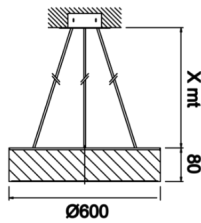

Technical Drawing

Photometric Curve

| SKU | Product Code                         | Power (W) | Luminous Flux (LM) | CRI | CCT (K) | Optics             | Dimensions (mm) |
|-----|--------------------------------------|-----------|--------------------|-----|---------|--------------------|-----------------|
|     | DRM 060 008 048P 8040 10 99 OP 40 00 | 51        | 6195               | >80 | 4000    | 120° Opal Diffuser | Ø60             |