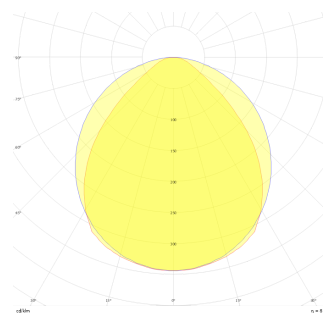

Technical Drawing

Photometric Curve

| SKU | Product Code                         | Power (W) | Luminous Flux (LM) | CRI | CCT (K) | Optics        | Dimensions (mm) |
|-----|--------------------------------------|-----------|--------------------|-----|---------|---------------|-----------------|
|     | FRC 030 030 025P 8040 10 99 OP 20 00 | 25        | 3100               | >80 | 4000    | 120° Diffuser | 1300x125x300    |