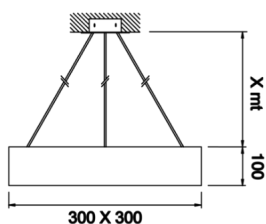

Technical Drawing

Photometric Curve

| SKU | Product Code                         | Power (W) | Luminous Flux (LM) | CRI | CCT (K) | Optics        | Dimensions (mm) |
|-----|--------------------------------------|-----------|--------------------|-----|---------|---------------|-----------------|
|     | FRC 030 030 025P 8040 10 99 OP 20 00 | 25        | 3100               | >80 | 4000    | 120° Diffuser | 1300x125x300    |