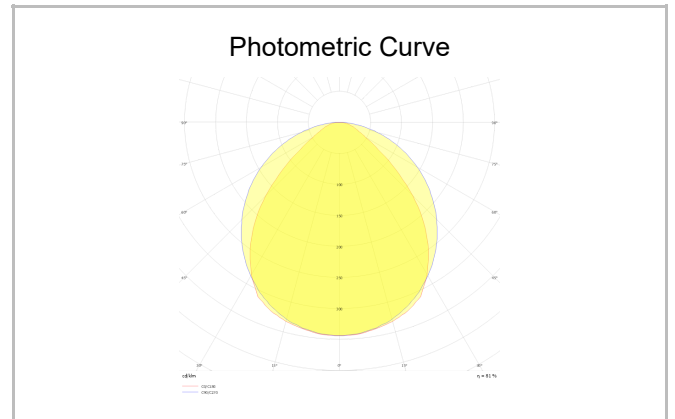

Easy Pendant

ESY 030 030 025P 8040 10 99 OP 20 00

Pendant Luminary

Luminaire Group	Pendant
Mounting Type	Pendant
Luminaire Color	RAL 9005 - RAL 9006 - RAL 9010
Housing	DKP Sheet
Optics	E27 Headlight
Electrical Protection Class	CLASS II
IP	20
IK	02
Operating Temperature	-20°C / +40°C
Luminous Flux	3100
Consumption Power	25
Luminaire Efficiency	124 lm/W
Color Rendering (CRI)	>80
Light Color Temperature (CCT)	2700K/3000K/4000K/6500K
Color Tolerance	< 3 SDCM
Driver Type	On/Off
Driver Brand	Tridonic
LED Brand	Samsung
Input Voltage / Frequency	220-240 V AC 50/60 Hz
Power Factor	>0.9
Surge	1kV
THD (AKIM)	>%20
LED life	>70.000 hours
Option	On-Off / Dali / 1-10V / With Emergency Kit

SKU	Product Code	Power (W)	Luminous Flux (LM)	CRI	CCT (K)	Optics	Dimensions (mm)
	ESY 030 030 025P 8040 10 99 OP 20 00	25	3100	>80	4000	120° Diffuser	300x300x100