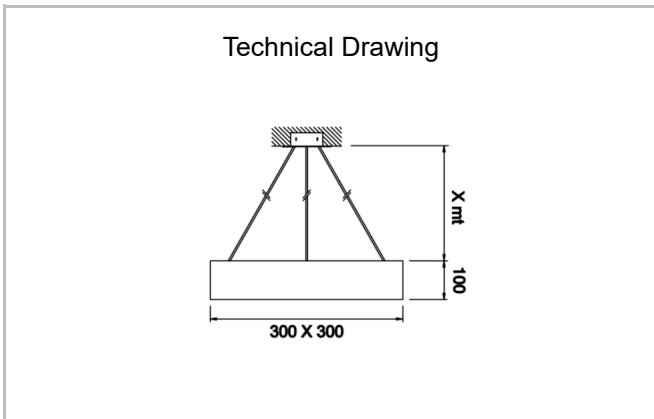

Easy Pendant

ESY 030 030 025P 8040 10 99 OP 20 00

Pendant Luminary

Luminaire Group	Pendant
Mounting Type	Pendant
Luminaire Color	RAL 9005 - RAL 9006 - RAL 9010
Housing	DKP Sheet
Optics	E27 Headlight
Electrical Protection Class	CLASS II
IP	20
IK	02
Operating Temperature	-20°C / +40°C
Luminous Flux	3100
Consumption Power	25
Luminaire Efficiency	124 lm/W
Color Rendering (CRI)	>80
Light Color Temperature (CCT)	2700K/3000K/4000K/6500K
Color Tolerance	< 3 SDCM
Driver Type	On/Off
Driver Brand	Tridonic
LED Brand	Samsung
Input Voltage / Frequency	220-240 V AC 50/60 Hz
Power Factor	>0.9
Surge	1kV
THD (AKIM)	>%20
LED life	>70.000 hours
Option	On-Off / Dali / 1-10V / With Emergency Kit

SKU	Product Code	Power (W)	Luminous Flux (LM)	CRI	CCT (K)	Optics	Dimensions (mm)
	ESY 030 030 025P 8040 10 99 OP 20 00	25	3100	>80	4000	120° Diffuser	300x300x100