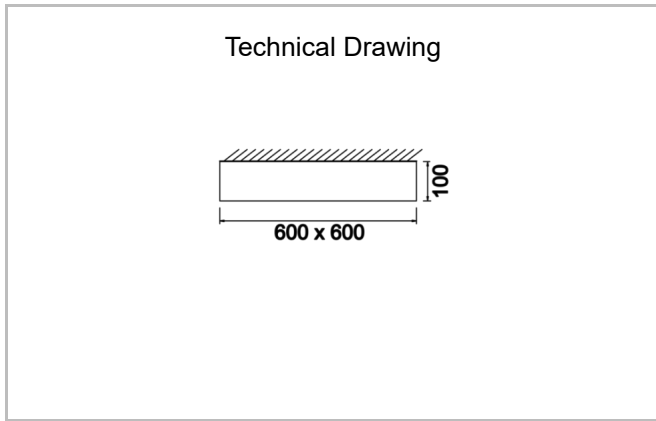

Force

FRC 060 060 038S 8040 10 99 OP 20 00

Surface Mounted Luminary

Luminaire Group	Surface Mounted
Mounting Type	Surface Mounted
Luminaire Color	RAL 9006 - RAL 9005 - RAL 9010
Housing	DKP Sheet
Optics	Diffuser
Light Source	LED
Electrical Protection Class	CLASS II
IP	40
IK	02
Operating Temperature	-20°C / +40°C
Luminous Flux	4700
Consumption Power	38
Luminaire Efficiency	124 lm/W
Color Rendering (CRI)	>80
Light Color Temperature (CCT)	2700K/3000K/4000K/6500K
Color Tolerance	< 3 SDCM
Driver Type	On/Off
Driver Brand	Tridonic
LED Brand	Samsung
Input Voltage / Frequency	220-240 V AC 50/60 Hz
Power Factor	>0.9
Surge	1kV
THD (AKIM)	>%20
LED life	70.000 hours
Option	On-Off / Dali / 1-10V / With Emergency Kit

SKU	Product Code	Power (W)	Luminous Flux (LM)	CRI	CCT (K)	Optics	Dimensions (mm)
	FRC 060 060 038S 8040 10 99 OP 20 00	38	4700	>80	4000	120° Diffuser	600x600x100