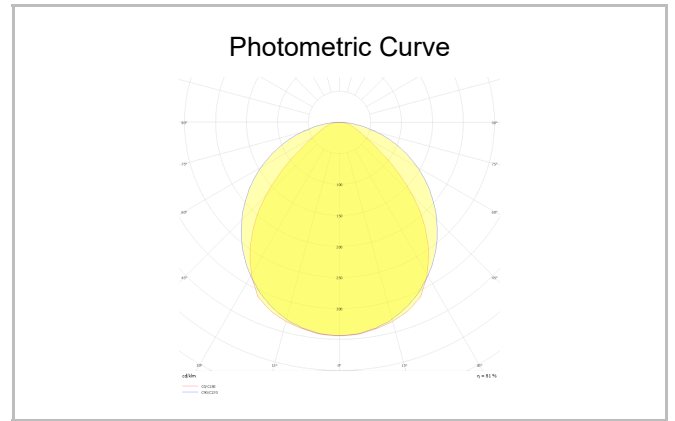

Force

FRC 060 060 038S 8040 10 99 OP 20 00

Surface Mounted Luminary

Luminaire Group	Surface Mounted
Mounting Type	Surface Mounted
Luminaire Color	RAL 9006 - RAL 9005 - RAL 9010
Housing	DKP Sheet
Optics	Diffuser
Light Source	LED
Electrical Protection Class	CLASS II
IP	40
IK	02
Operating Temperature	-20°C / +40°C
Luminous Flux	4700
Consumption Power	38
Luminaire Efficiency	124 lm/W
Color Rendering (CRI)	>80
Light Color Temperature (CCT)	2700K/3000K/4000K/6500K
Color Tolerance	< 3 SDCM
Driver Type	On/Off
Driver Brand	Tridonic
LED Brand	Samsung
Input Voltage / Frequency	220-240 V AC 50/60 Hz
Power Factor	>0.9
Surge	1kV
THD (AKIM)	>%20
LED life	70.000 hours
Option	On-Off / Dali / 1-10V / With Emergency Kit

SKU	Product Code	Power (W)	Luminous Flux (LM)	CRI	CCT (K)	Optics	Dimensions (mm)
	FRC 060 060 038S 8040 10 99 OP 20 00	38	4700	>80	4000	120° Diffuser	600x600x100