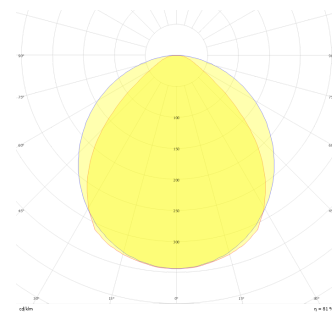

Dimple Drums End

DDR 090 025 145S 9040 10 99 OP 40 00 END

Surface Mounted Luminaire

Luminaire Group	Surface Mounted
Mounting Type	Surface Mounted
Luminaire Color	RAL 9006 - RAL 9005 - RAL 9010
Housing	DKP Sheet
Optics	Opal Diffuser
Light Source	LED
Electrical Protection Class	CLASS II
IP	40
IK	02
Operating Temperature	-20°C / +40°C
Luminous Flux	19575
Consumption Power	145
Luminaire Efficiency	135 lm/W
Color Rendering (CRI)	>80
Light Color Temperature (CCT)	2700K/3000K/4000K/6500K
Color Tolerance	< 3 SDCM
Driver Type	On/Off
Driver Brand	Tridonic
LED Brand	Samsung
Input Voltage / Frequency	220-240 V AC 50/60 Hz
Power Factor	>0.9
Surge	1kV
THD (AKIM)	>%20
LED life	70.000 hours
Option	On-Off / Dali / 1-10V / With Emergency Kit

Technical Drawing

Photometric Curve

SKU	Product Code	Power (W)	Luminous Flux (LM)	CRI	CCT (K)	Optics	Dimensions (mm)
	DDR 090 025 145S 9040 10 99 OP 40 00 END	145	19575	>80	4000	120° Diffuser	Ø910x250

www.atellighting.com