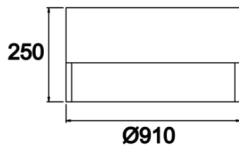

Dimple Drums End

DDR 090 025 145S 9040 10 99 OP 40 00 END

Surface Mounted Luminaire

Luminaire Group	Surface Mounted
Mounting Type	Surface Mounted
Luminaire Color	RAL 9006 - RAL 9005 - RAL 9010
Housing	DKP Sheet
Optics	Opal Diffuser
Light Source	LED
Electrical Protection Class	CLASS II
IP	40
IK	02
Operating Temperature	-20°C / +40°C
Luminous Flux	19575
Consumption Power	145
Luminaire Efficiency	135 lm/W
Color Rendering (CRI)	>80
Light Color Temperature (CCT)	2700K/3000K/4000K/6500K
Color Tolerance	< 3 SDCM
Driver Type	On/Off
Driver Brand	Tridonic
LED Brand	Samsung
Input Voltage / Frequency	220-240 V AC 50/60 Hz
Power Factor	>0.9
Surge	1kV
THD (AKIM)	>%20
LED life	70.000 hours
Option	On-Off / Dali / 1-10V / With Emergency Kit

Technical Drawing

Photometric Curve

SKU	Product Code	Power (W)	Luminous Flux (LM)	CRI	CCT (K)	Optics	Dimensions (mm)
	DDR 090 025 145S 9040 10 99 OP 40 00 END	145	19575	>80	4000	120° Diffuser	Ø910x250

www.atellighting.com