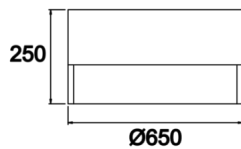

Dimple Drums End

DDR 060 025 065S 9040 10 99 OP 40 00 END

Surface Mounted Luminary

Luminaire Group	Surface Mounted
Mounting Type	Surface Mounted
Luminaire Color	RAL 9006 - RAL 9005 - RAL 9010
Housing	DKP Sheet
Optics	Opal Diffuser
Light Source	LED
Electrical Protection Class	CLASS II
IP	40
IK	02
Operating Temperature	-20°C / +40°C
Luminous Flux	8640
Consumption Power	65
Luminaire Efficiency	135 lm/W
Color Rendering (CRI)	>80
Light Color Temperature (CCT)	2700K/3000K/4000K/6500K
Color Tolerance	< 3 SDCM
Driver Type	On/Off
Driver Brand	Tridonic
LED Brand	Samsung
Input Voltage / Frequency	220-240 V AC 50/60 Hz
Power Factor	>0.9
Surge	1kV
THD (AKIM)	>%20
LED life	70.000 hours
Option	On-Off / Dali / 1-10V / With Emergency Kit

Technical Drawing

Photometric Curve

SKU	Product Code	Power (W)	Luminous Flux (LM)	CRI	CCT (K)	Optics	Dimensions (mm)
	DDR 060 025 065S 9040 10 99 OP 40 00 END	65	8640	>80	4000	120° Diffuser	Ø650x250

www.atellighting.com