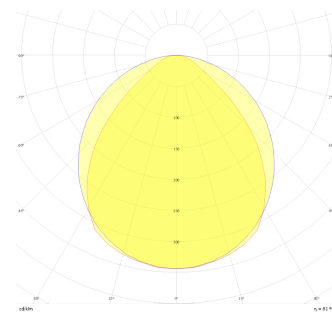

Dimple Drums End

DDR 060 025 065S 9040 10 99 OP 40 00 END

Surface Mounted Luminary

Luminaire Group	Surface Mounted
Mounting Type	Surface Mounted
Luminaire Color	RAL 9006 - RAL 9005 - RAL 9010
Housing	DKP Sheet
Optics	Opal Diffuser
Light Source	LED
Electrical Protection Class	CLASS II
IP	40
IK	02
Operating Temperature	-20°C / +40°C
Luminous Flux	8640
Consumption Power	65
Luminaire Efficiency	135 lm/W
Color Rendering (CRI)	>80
Light Color Temperature (CCT)	2700K/3000K/4000K/6500K
Color Tolerance	< 3 SDCM
Driver Type	On/Off
Driver Brand	Tridonic
LED Brand	Samsung
Input Voltage / Frequency	220-240 V AC 50/60 Hz
Power Factor	>0.9
Surge	1kV
THD (AKIM)	>%20
LED life	70.000 hours
Option	On-Off / Dali / 1-10V / With Emergency Kit

Technical Drawing

Photometric Curve

SKU	Product Code	Power (W)	Luminous Flux (LM)	CRI	CCT (K)	Optics	Dimensions (mm)
	DDR 060 025 065S 9040 10 99 OP 40 00 END	65	8640	>80	4000	120° Diffuser	Ø650x250

www.atellighting.com