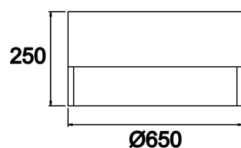

Dimple Drums End

DDR 060 025 065S 9040 10 99 OP 40 00 END

Surface Mounted Luminary

Luminaire Group	Surface Mounted
Mounting Type	Surface Mounted
Luminaire Color	RAL 9006 - RAL 9005 - RAL 9010
Housing	DKP Sheet
Optics	Opal Diffuser
Light Source	LED
Electrical Protection Class	CLASS II
IP	40
IK	02
Operating Temperature	-20°C / +40°C
Luminous Flux	8640
Consumption Power	65
Luminaire Efficiency	135 lm/W
Color Rendering (CRI)	>80
Light Color Temperature (CCT)	2700K/3000K/4000K/6500K
Color Tolerance	< 3 SDCM
Driver Type	On/Off
Driver Brand	Tridonic
LED Brand	Samsung
Input Voltage / Frequency	220-240 V AC 50/60 Hz
Power Factor	>0.9
Surge	1kV
THD (AKIM)	>%20
LED life	70.000 hours
Option	On-Off / Dali / 1-10V / With Emergency Kit

Technical Drawing

Photometric Curve

SKU	Product Code	Power (W)	Luminous Flux (LM)	CRI	CCT (K)	Optics	Dimensions (mm)
DDR 060 025 065S 9040 10 99 OP 40 00 END		65	8640	>80	4000	120° Diffuser	Ø650x250

www.atellighting.com