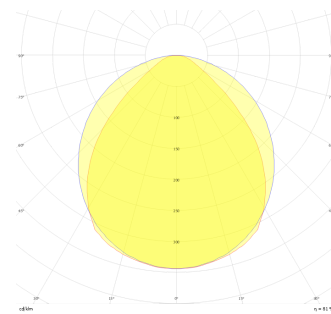

Dimple Drums End

DDR 060 025 065S 9040 10 99 OP 40 00 END

Surface Mounted Luminary

Luminaire Group	Surface Mounted
Mounting Type	Surface Mounted
Luminaire Color	RAL 9006 - RAL 9005 - RAL 9010
Housing	DKP Sheet
Optics	Opal Diffuser
Light Source	LED
Electrical Protection Class	CLASS II
IP	40
IK	02
Operating Temperature	-20°C / +40°C
Luminous Flux	8640
Consumption Power	65
Luminaire Efficiency	135 lm/W
Color Rendering (CRI)	>80
Light Color Temperature (CCT)	2700K/3000K/4000K/6500K
Color Tolerance	< 3 SDCM
Driver Type	On/Off
Driver Brand	Tridonic
LED Brand	Samsung
Input Voltage / Frequency	220-240 V AC 50/60 Hz
Power Factor	>0.9
Surge	1kV
THD (AKIM)	>%20
LED life	70.000 hours
Option	On-Off / Dali / 1-10V / With Emergency Kit

Technical Drawing

Photometric Curve

SKU	Product Code	Power (W)	Luminous Flux (LM)	CRI	CCT (K)	Optics	Dimensions (mm)
DDR 060 025 065S 9040 10 99 OP 40 00 END		65	8640	>80	4000	120° Diffuser	Ø650x250

www.atellighting.com