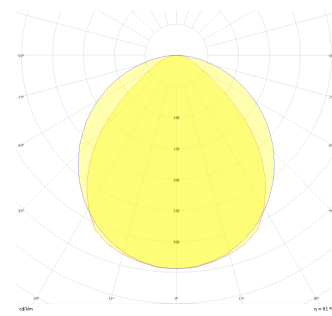

Dimple Drums End

DDR 060 025 065S 9040 10 99 OP 40 00 END

Surface Mounted Luminary

Luminaire Group	Surface Mounted
Mounting Type	Surface Mounted
Luminaire Color	RAL 9006 - RAL 9005 - RAL 9010
Housing	DKP Sheet
Optics	Opal Diffuser
Light Source	LED
Electrical Protection Class	CLASS II
IP	40
IK	02
Operating Temperature	-20°C / +40°C
Luminous Flux	8640
Consumption Power	65
Luminaire Efficiency	135 lm/W
Color Rendering (CRI)	>80
Light Color Temperature (CCT)	2700K/3000K/4000K/6500K
Color Tolerance	< 3 SDCM
Driver Type	On/Off
Driver Brand	Tridonic
LED Brand	Samsung
Input Voltage / Frequency	220-240 V AC 50/60 Hz
Power Factor	>0.9
Surge	1kV
THD (AKIM)	>%20
LED life	70.000 hours
Option	On-Off / Dali / 1-10V / With Emergency Kit

Technical Drawing

Photometric Curve

SKU	Product Code	Power (W)	Luminous Flux (LM)	CRI	CCT (K)	Optics	Dimensions (mm)
	DDR 060 025 065S 9040 10 99 OP 40 00 END	65	8640	>80	4000	120° Diffuser	Ø650x250

www.atellighting.com