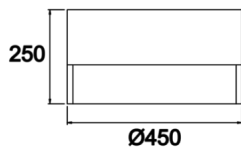

Dimple Drums End

DDR 040 025 046S 9040 10 99 OP 40 00 END

Surface Mounted Luminary

Luminaire Group	Surface Mounted
Mounting Type	Surface Mounted
Luminaire Color	RAL 9006 - RAL 9005 - RAL 9010
Housing	DKP Sheet
Optics	Opal Diffuser
Light Source	LED
Electrical Protection Class	CLASS II
IP	40
IK	02
Operating Temperature	-20°C / +40°C
Luminous Flux	6210
Consumption Power	46
Luminaire Efficiency	135 lm/W
Color Rendering (CRI)	>80
Light Color Temperature (CCT)	2700K/3000K/4000K/6500K
Color Tolerance	< 3 SDCM
Driver Type	On/Off
Driver Brand	Tridonic
LED Brand	Samsung
Input Voltage / Frequency	220-240 V AC 50/60 Hz
Power Factor	>0.9
Surge	1kV
THD (AKIM)	>%20
LED life	70.000 hours
Option	On-Off / Dali / 1-10V / With Emergency Kit

Technical Drawing

Photometric Curve

SKU	Product Code	Power (W)	Luminous Flux (LM)	CRI	CCT (K)	Optics	Dimensions (mm)
DDR 040 025 046S 9040 10 99 OP 40 00 END		46	6210	>80	4000	120° Diffuser	Ø450x250

www.atellighting.com