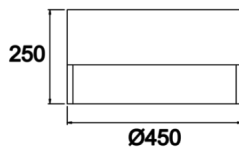

Dimple Drums End

DDR 040 025 046S 9040 10 99 OP 40 00 END

Surface Mounted Luminary

Luminaire Group	Surface Mounted
Mounting Type	Surface Mounted
Luminaire Color	RAL 9006 - RAL 9005 - RAL 9010
Housing	DKP Sheet
Optics	Opal Diffuser
Light Source	LED
Electrical Protection Class	CLASS II
IP	40
IK	02
Operating Temperature	-20°C / +40°C
Luminous Flux	6210
Consumption Power	46
Luminaire Efficiency	135 lm/W
Color Rendering (CRI)	>80
Light Color Temperature (CCT)	2700K/3000K/4000K/6500K
Color Tolerance	< 3 SDCM
Driver Type	On/Off
Driver Brand	Tridonic
LED Brand	Samsung
Input Voltage / Frequency	220-240 V AC 50/60 Hz
Power Factor	>0.9
Surge	1kV
THD (AKIM)	>%20
LED life	70.000 hours
Option	On-Off / Dali / 1-10V / With Emergency Kit

Technical Drawing

Photometric Curve

SKU	Product Code	Power (W)	Luminous Flux (LM)	CRI	CCT (K)	Optics	Dimensions (mm)
DDR 040 025 046S 9040 10 99 OP 40 00 END		46	6210	>80	4000	120° Diffuser	Ø450x250

www.atellighting.com