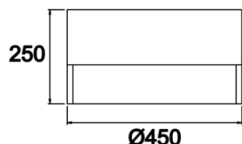

Dimple Drums End

DDR 040 025 046S 9040 10 99 OP 40 00 END

Surface Mounted Luminary

Luminaire Group	Surface Mounted
Mounting Type	Surface Mounted
Luminaire Color	RAL 9006 - RAL 9005 - RAL 9010
Housing	DKP Sheet
Optics	Opal Diffuser
Light Source	LED
Electrical Protection Class	CLASS II
IP	40
IK	02
Operating Temperature	-20°C / +40°C
Luminous Flux	6210
Consumption Power	46
Luminaire Efficiency	135 lm/W
Color Rendering (CRI)	>80
Light Color Temperature (CCT)	2700K/3000K/4000K/6500K
Color Tolerance	< 3 SDCM
Driver Type	On/Off
Driver Brand	Tridonic
LED Brand	Samsung
Input Voltage / Frequency	220-240 V AC 50/60 Hz
Power Factor	>0.9
Surge	1kV
THD (AKIM)	>%20
LED life	70.000 hours
Option	On-Off / Dali / 1-10V / With Emergency Kit

Technical Drawing

Photometric Curve

SKU	Product Code	Power (W)	Luminous Flux (LM)	CRI	CCT (K)	Optics	Dimensions (mm)
DDR 040 025 046S 9040 10 99 OP 40 00 END		46	6210	>80	4000	120° Diffuser	Ø450x250

www.atellighting.com