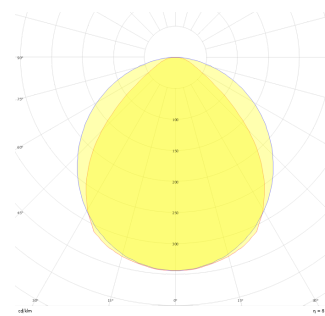

Dimple Drums End

DDR 040 025 046S 9040 10 99 OP 40 00 END

Surface Mounted Luminary

Luminaire Group	Surface Mounted
Mounting Type	Surface Mounted
Luminaire Color	RAL 9006 - RAL 9005 - RAL 9010
Housing	DKP Sheet
Optics	Opal Diffuser
Light Source	LED
Electrical Protection Class	CLASS II
IP	40
IK	02
Operating Temperature	-20°C / +40°C
Luminous Flux	6210
Consumption Power	46
Luminaire Efficiency	135 lm/W
Color Rendering (CRI)	>80
Light Color Temperature (CCT)	2700K/3000K/4000K/6500K
Color Tolerance	< 3 SDCM
Driver Type	On/Off
Driver Brand	Tridonic
LED Brand	Samsung
Input Voltage / Frequency	220-240 V AC 50/60 Hz
Power Factor	>0.9
Surge	1kV
THD (AKIM)	>%20
LED life	70.000 hours
Option	On-Off / Dali / 1-10V / With Emergency Kit

Technical Drawing

Photometric Curve

SKU	Product Code	Power (W)	Luminous Flux (LM)	CRI	CCT (K)	Optics	Dimensions (mm)
	DDR 040 025 046S 9040 10 99 OP 40 00 END	46	6210	>80	4000	120° Diffuser	Ø450x250

www.atellighting.com