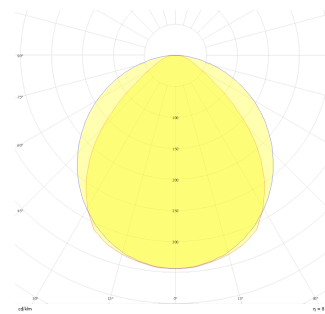

Dimple Drums End

DDR 040 025 046S 9040 10 99 OP 40 00 END

Surface Mounted Luminary

Luminaire Group	Surface Mounted
Mounting Type	Surface Mounted
Luminaire Color	RAL 9006 - RAL 9005 - RAL 9010
Housing	DKP Sheet
Optics	Opal Diffuser
Light Source	LED
Electrical Protection Class	CLASS II
IP	40
IK	02
Operating Temperature	-20°C / +40°C
Luminous Flux	6210
Consumption Power	46
Luminaire Efficiency	135 lm/W
Color Rendering (CRI)	>80
Light Color Temperature (CCT)	2700K/3000K/4000K/6500K
Color Tolerance	< 3 SDCM
Driver Type	On/Off
Driver Brand	Tridonic
LED Brand	Samsung
Input Voltage / Frequency	220-240 V AC 50/60 Hz
Power Factor	>0.9
Surge	1kV
THD (AKIM)	>%20
LED life	70.000 hours
Option	On-Off / Dali / 1-10V / With Emergency Kit

Technical Drawing

Photometric Curve

SKU	Product Code	Power (W)	Luminous Flux (LM)	CRI	CCT (K)	Optics	Dimensions (mm)
DDR 040 025 046S 9040 10 99 OP 40 00 END		46	6210	>80	4000	120° Diffuser	Ø450x250