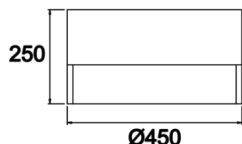

Dimple Drums End

DDR 040 025 046S 9040 10 99 OP 40 00 END

Surface Mounted Luminary

Luminaire Group	Surface Mounted
Mounting Type	Surface Mounted
Luminaire Color	RAL 9006 - RAL 9005 - RAL 9010
Housing	DKP Sheet
Optics	Opal Diffuser
Light Source	LED
Electrical Protection Class	CLASS II
IP	40
IK	02
Operating Temperature	-20°C / +40°C
Luminous Flux	6210
Consumption Power	46
Luminaire Efficiency	135 lm/W
Color Rendering (CRI)	>80
Light Color Temperature (CCT)	2700K/3000K/4000K/6500K
Color Tolerance	< 3 SDCM
Driver Type	On/Off
Driver Brand	Tridonic
LED Brand	Samsung
Input Voltage / Frequency	220-240 V AC 50/60 Hz
Power Factor	>0.9
Surge	1kV
THD (AKIM)	>%20
LED life	70.000 hours
Option	On-Off / Dali / 1-10V / With Emergency Kit

Technical Drawing

Photometric Curve

SKU	Product Code	Power (W)	Luminous Flux (LM)	CRI	CCT (K)	Optics	Dimensions (mm)
DDR 040 025 046S 9040 10 99 OP 40 00 END		46	6210	>80	4000	120° Diffuser	Ø450x250