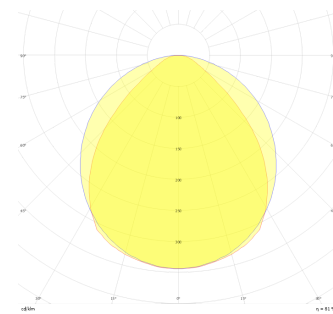

Dimple Drums End

DDR 040 025 046S 9040 10 99 OP 40 00 END

Surface Mounted Luminary

Luminaire Group	Surface Mounted
Mounting Type	Surface Mounted
Luminaire Color	RAL 9006 - RAL 9005 - RAL 9010
Housing	DKP Sheet
Optics	Opal Diffuser
Light Source	LED
Electrical Protection Class	CLASS II
IP	40
IK	02
Operating Temperature	-20°C / +40°C
Luminous Flux	6210
Consumption Power	46
Luminaire Efficiency	135 lm/W
Color Rendering (CRI)	>80
Light Color Temperature (CCT)	2700K/3000K/4000K/6500K
Color Tolerance	< 3 SDCM
Driver Type	On/Off
Driver Brand	Tridonic
LED Brand	Samsung
Input Voltage / Frequency	220-240 V AC 50/60 Hz
Power Factor	>0.9
Surge	1kV
THD (AKIM)	>%20
LED life	70.000 hours
Option	On-Off / Dali / 1-10V / With Emergency Kit

Technical Drawing

Photometric Curve

SKU	Product Code	Power (W)	Luminous Flux (LM)	CRI	CCT (K)	Optics	Dimensions (mm)
DDR 040 025 046S 9040 10 99 OP 40 00 END		46	6210	>80	4000	120° Diffuser	Ø450x250

www.atellighting.com