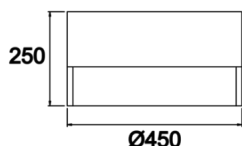

Dimple Drums End

DDR 040 025 046S 9040 10 99 OP 40 00 END

Surface Mounted Luminary

Luminaire Group	Surface Mounted
Mounting Type	Surface Mounted
Luminaire Color	RAL 9006 - RAL 9005 - RAL 9010
Housing	DKP Sheet
Optics	Opal Diffuser
Light Source	LED
Electrical Protection Class	CLASS II
IP	40
IK	02
Operating Temperature	-20°C / +40°C
Luminous Flux	6210
Consumption Power	46
Luminaire Efficiency	135 lm/W
Color Rendering (CRI)	>80
Light Color Temperature (CCT)	2700K/3000K/4000K/6500K
Color Tolerance	< 3 SDCM
Driver Type	On/Off
Driver Brand	Tridonic
LED Brand	Samsung
Input Voltage / Frequency	220-240 V AC 50/60 Hz
Power Factor	>0.9
Surge	1kV
THD (AKIM)	>%20
LED life	70.000 hours
Option	On-Off / Dali / 1-10V / With Emergency Kit

Technical Drawing

Photometric Curve

SKU	Product Code	Power (W)	Luminous Flux (LM)	CRI	CCT (K)	Optics	Dimensions (mm)
	DDR 040 025 046S 9040 10 99 OP 40 00 END	46	6210	>80	4000	120° Diffuser	Ø450x250

www.atellighting.com