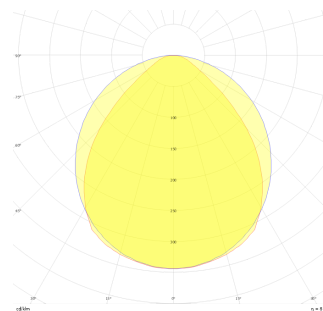

Dimple Drums End

DDR 040 025 046S 9040 10 99 OP 40 00 END

Surface Mounted Luminary

Luminaire Group	Surface Mounted
Mounting Type	Surface Mounted
Luminaire Color	RAL 9006 - RAL 9005 - RAL 9010
Housing	DKP Sheet
Optics	Opal Diffuser
Light Source	LED
Electrical Protection Class	CLASS II
IP	40
IK	02
Operating Temperature	-20°C / +40°C
Luminous Flux	6210
Consumption Power	46
Luminaire Efficiency	135 lm/W
Color Rendering (CRI)	>80
Light Color Temperature (CCT)	2700K/3000K/4000K/6500K
Color Tolerance	< 3 SDCM
Driver Type	On/Off
Driver Brand	Tridonic
LED Brand	Samsung
Input Voltage / Frequency	220-240 V AC 50/60 Hz
Power Factor	>0.9
Surge	1kV
THD (AKIM)	>%20
LED life	70.000 hours
Option	On-Off / Dali / 1-10V / With Emergency Kit

Technical Drawing

Photometric Curve

SKU	Product Code	Power (W)	Luminous Flux (LM)	CRI	CCT (K)	Optics	Dimensions (mm)
DDR 040 025 046S 9040 10 99 OP 40 00 END		46	6210	>80	4000	120° Diffuser	Ø450x250

www.atellighting.com