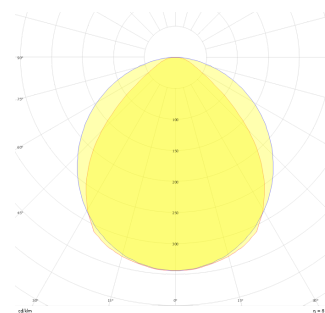

Dimple Drums

DDR 090 025 109S 9040 10 99 OP 40 00

Surface Mounted Luminary

Luminaire Group	Surface Mounted
Mounting Type	Surface Mounted
Luminaire Color	RAL 9006 - RAL 9005 - RAL 9010
Housing	DKP Sheet
Optics	Opal Diffuser
Light Source	LED
Electrical Protection Class	CLASS II
IP	40
IK	02
Operating Temperature	-20°C / +40°C
Luminous Flux	11750
Consumption Power	109
Luminaire Efficiency	135 lm/W
Color Rendering (CRI)	>80
Light Color Temperature (CCT)	2700K/3000K/4000K/6500K
Color Tolerance	< 3 SDCM
Driver Type	On/Off
Driver Brand	Tridonic
LED Brand	Samsung
Input Voltage / Frequency	220-240 V AC 50/60 Hz
Power Factor	>0.9
Surge	1kV
THD (AKIM)	>%20
LED life	70.000 hours
Option	On-Off / Dali / 1-10V / With Emergency Kit

Technical Drawing

Photometric Curve

SKU	Product Code	Power (W)	Luminous Flux (LM)	CRI	CCT (K)	Optics	Dimensions (mm)
	DDR 090 025 109S 9040 10 99 OP 40 00	109	11750	>80	4000	120° Diffuser	Ø910x250

www.atellighting.com