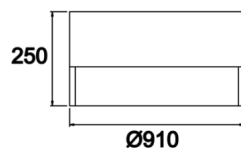

Dimple Drums

DDR 090 025 109S 9040 10 99 OP 40 00

Surface Mounted Luminary

Luminaire Group	Surface Mounted
Mounting Type	Surface Mounted
Luminaire Color	RAL 9006 - RAL 9005 - RAL 9010
Housing	DKP Sheet
Optics	Opal Diffuser
Light Source	LED
Electrical Protection Class	CLASS II
IP	40
IK	02
Operating Temperature	-20°C / +40°C
Luminous Flux	11750
Consumption Power	109
Luminaire Efficiency	135 lm/W
Color Rendering (CRI)	>80
Light Color Temperature (CCT)	2700K/3000K/4000K/6500K
Color Tolerance	< 3 SDCM
Driver Type	On/Off
Driver Brand	Tridonic
LED Brand	Samsung
Input Voltage / Frequency	220-240 V AC 50/60 Hz
Power Factor	>0.9
Surge	1kV
THD (AKIM)	>%20
LED life	70.000 hours
Option	On-Off / Dali / 1-10V / With Emergency Kit

Technical Drawing

Photometric Curve

SKU	Product Code	Power (W)	Luminous Flux (LM)	CRI	CCT (K)	Optics	Dimensions (mm)
	DDR 090 025 109S 9040 10 99 OP 40 00	109	11750	>80	4000	120° Diffuser	Ø910x250

www.atellighting.com