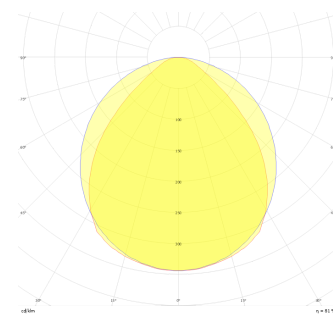

Dimple Drums

DDR 090 025 109S 9040 10 99 OP 40 00

Surface Mounted Luminary

Luminaire Group	Surface Mounted
Mounting Type	Surface Mounted
Luminaire Color	RAL 9006 - RAL 9005 - RAL 9010
Housing	DKP Sheet
Optics	Opal Diffuser
Light Source	LED
Electrical Protection Class	CLASS II
IP	40
IK	02
Operating Temperature	-20°C / +40°C
Luminous Flux	11750
Consumption Power	109
Luminaire Efficiency	135 lm/W
Color Rendering (CRI)	>80
Light Color Temperature (CCT)	2700K/3000K/4000K/6500K
Color Tolerance	< 3 SDCM
Driver Type	On/Off
Driver Brand	Tridonic
LED Brand	Samsung
Input Voltage / Frequency	220-240 V AC 50/60 Hz
Power Factor	>0.9
Surge	1kV
THD (AKIM)	>%20
LED life	70.000 hours
Option	On-Off / Dali / 1-10V / With Emergency Kit

Technical Drawing

Photometric Curve

SKU	Product Code	Power (W)	Luminous Flux (LM)	CRI	CCT (K)	Optics	Dimensions (mm)
	DDR 090 025 109S 9040 10 99 OP 40 00	109	11750	>80	4000	120° Diffuser	Ø910x250

www.atellighting.com