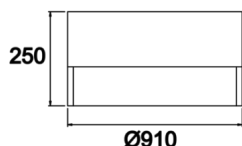

Dimple Drums

DDR 090 025 109S 9040 10 99 OP 40 00

Surface Mounted Luminary

Luminaire Group	Surface Mounted
Mounting Type	Surface Mounted
Luminaire Color	RAL 9006 - RAL 9005 - RAL 9010
Housing	DKP Sheet
Optics	Opal Diffuser
Light Source	LED
Electrical Protection Class	CLASS II
IP	40
IK	02
Operating Temperature	-20°C / +40°C
Luminous Flux	11750
Consumption Power	109
Luminaire Efficiency	135 lm/W
Color Rendering (CRI)	>80
Light Color Temperature (CCT)	2700K/3000K/4000K/6500K
Color Tolerance	< 3 SDCM
Driver Type	On/Off
Driver Brand	Tridonic
LED Brand	Samsung
Input Voltage / Frequency	220-240 V AC 50/60 Hz
Power Factor	>0.9
Surge	1kV
THD (AKIM)	>%20
LED life	70.000 hours
Option	On-Off / Dali / 1-10V / With Emergency Kit

Technical Drawing

Photometric Curve

SKU	Product Code	Power (W)	Luminous Flux (LM)	CRI	CCT (K)	Optics	Dimensions (mm)
	DDR 090 025 109S 9040 10 99 OP 40 00	109	11750	>80	4000	120° Diffuser	Ø910x250

www.atellighting.com