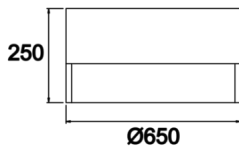

Dimple Drums

DDR 060 025 048S 9040 10 99 OP 40 00

Surface Mounted Luminary

Luminaire Group	Surface Mounted
Mounting Type	Surface Mounted
Luminaire Color	RAL 9006 - RAL 9005 - RAL 9010
Housing	DKP Sheet
Optics	Opal Diffuser
Light Source	LED
Electrical Protection Class	CLASS II
IP	40
IK	02
Operating Temperature	-20°C / +40°C
Luminous Flux	6290
Consumption Power	48
Luminaire Efficiency	135 lm/W
Color Rendering (CRI)	>80
Light Color Temperature (CCT)	2700K/3000K/4000K/6500K
Color Tolerance	< 3 SDCM
Driver Type	On/Off
Driver Brand	Tridonic
LED Brand	Samsung
Input Voltage / Frequency	220-240 V AC 50/60 Hz
Power Factor	>0.9
Surge	1kV
THD (AKIM)	>%20
LED life	70.000 hours
Option	On-Off / Dali / 1-10V / With Emergency Kit

Technical Drawing

Photometric Curve

SKU	Product Code	Power (W)	Luminous Flux (LM)	CRI	CCT (K)	Optics	Dimensions (mm)
	DDR 060 025 048S 9040 10 99 OP 40 00	48	6290	>80	4000	120° Diffuser	Ø650x250

www.atellighting.com