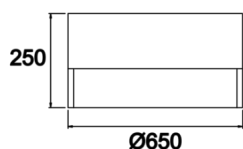

Dimple Drums

DDR 060 025 048S 9040 10 99 OP 40 00

Surface Mounted Luminary

Luminaire Group	Surface Mounted
Mounting Type	Surface Mounted
Luminaire Color	RAL 9006 - RAL 9005 - RAL 9010
Housing	DKP Sheet
Optics	Opal Diffuser
Light Source	LED
Electrical Protection Class	CLASS II
IP	40
IK	02
Operating Temperature	-20°C / +40°C
Luminous Flux	6290
Consumption Power	48
Luminaire Efficiency	135 lm/W
Color Rendering (CRI)	>80
Light Color Temperature (CCT)	2700K/3000K/4000K/6500K
Color Tolerance	< 3 SDCM
Driver Type	On/Off
Driver Brand	Tridonic
LED Brand	Samsung
Input Voltage / Frequency	220-240 V AC 50/60 Hz
Power Factor	>0.9
Surge	1kV
THD (AKIM)	>%20
LED life	70.000 hours
Option	On-Off / Dali / 1-10V / With Emergency Kit

Technical Drawing

Photometric Curve

SKU	Product Code	Power (W)	Luminous Flux (LM)	CRI	CCT (K)	Optics	Dimensions (mm)
	DDR 060 025 048S 9040 10 99 OP 40 00	48	6290	>80	4000	120° Diffuser	Ø650x250

www.atellighting.com