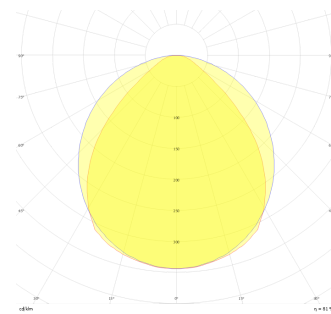

Dimple Drums

DDR 060 025 048S 9040 10 99 OP 40 00

Surface Mounted Luminary

Luminaire Group	Surface Mounted
Mounting Type	Surface Mounted
Luminaire Color	RAL 9006 - RAL 9005 - RAL 9010
Housing	DKP Sheet
Optics	Opal Diffuser
Light Source	LED
Electrical Protection Class	CLASS II
IP	40
IK	02
Operating Temperature	-20°C / +40°C
Luminous Flux	6290
Consumption Power	48
Luminaire Efficiency	135 lm/W
Color Rendering (CRI)	>80
Light Color Temperature (CCT)	2700K/3000K/4000K/6500K
Color Tolerance	< 3 SDCM
Driver Type	On/Off
Driver Brand	Tridonic
LED Brand	Samsung
Input Voltage / Frequency	220-240 V AC 50/60 Hz
Power Factor	>0.9
Surge	1kV
THD (AKIM)	>%20
LED life	70.000 hours
Option	On-Off / Dali / 1-10V / With Emergency Kit

Technical Drawing

Photometric Curve

SKU	Product Code	Power (W)	Luminous Flux (LM)	CRI	CCT (K)	Optics	Dimensions (mm)
	DDR 060 025 048S 9040 10 99 OP 40 00	48	6290	>80	4000	120° Diffuser	Ø650x250

www.atellighting.com