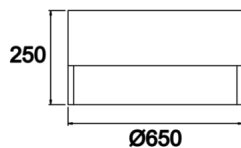

Dimple Drums

DDR 060 025 048S 9040 10 99 OP 40 00

Surface Mounted Luminary

Luminaire Group	Surface Mounted
Mounting Type	Surface Mounted
Luminaire Color	RAL 9006 - RAL 9005 - RAL 9010
Housing	DKP Sheet
Optics	Opal Diffuser
Light Source	LED
Electrical Protection Class	CLASS II
IP	40
IK	02
Operating Temperature	-20°C / +40°C
Luminous Flux	6290
Consumption Power	48
Luminaire Efficiency	135 lm/W
Color Rendering (CRI)	>80
Light Color Temperature (CCT)	2700K/3000K/4000K/6500K
Color Tolerance	< 3 SDCM
Driver Type	On/Off
Driver Brand	Tridonic
LED Brand	Samsung
Input Voltage / Frequency	220-240 V AC 50/60 Hz
Power Factor	>0.9
Surge	1kV
THD (AKIM)	>%20
LED life	70.000 hours
Option	On-Off / Dali / 1-10V / With Emergency Kit

Technical Drawing

Photometric Curve

SKU	Product Code	Power (W)	Luminous Flux (LM)	CRI	CCT (K)	Optics	Dimensions (mm)
	DDR 060 025 048S 9040 10 99 OP 40 00	48	6290	>80	4000	120° Diffuser	Ø650x250

www.atellighting.com