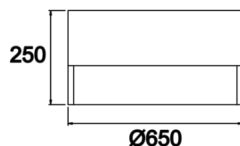

Dimple Drums

DDR 060 025 048S 9040 10 99 OP 40 00

Surface Mounted Luminary

Luminaire Group	Surface Mounted
Mounting Type	Surface Mounted
Luminaire Color	RAL 9006 - RAL 9005 - RAL 9010
Housing	DKP Sheet
Optics	Opal Diffuser
Light Source	LED
Electrical Protection Class	CLASS II
IP	40
IK	02
Operating Temperature	-20°C / +40°C
Luminous Flux	6290
Consumption Power	48
Luminaire Efficiency	135 lm/W
Color Rendering (CRI)	>80
Light Color Temperature (CCT)	2700K/3000K/4000K/6500K
Color Tolerance	< 3 SDCM
Driver Type	On/Off
Driver Brand	Tridonic
LED Brand	Samsung
Input Voltage / Frequency	220-240 V AC 50/60 Hz
Power Factor	>0.9
Surge	1kV
THD (AKIM)	>%20
LED life	70.000 hours
Option	On-Off / Dali / 1-10V / With Emergency Kit

Technical Drawing

Photometric Curve

SKU	Product Code	Power (W)	Luminous Flux (LM)	CRI	CCT (K)	Optics	Dimensions (mm)
	DDR 060 025 048S 9040 10 99 OP 40 00	48	6290	>80	4000	120° Diffuser	Ø650x250

www.atellighting.com