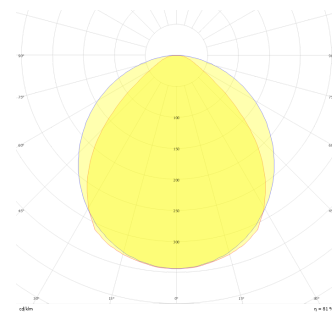

Dimple Drums

DDR 060 025 048S 9040 10 99 OP 40 00

Surface Mounted Luminary

Luminaire Group	Surface Mounted
Mounting Type	Surface Mounted
Luminaire Color	RAL 9006 - RAL 9005 - RAL 9010
Housing	DKP Sheet
Optics	Opal Diffuser
Light Source	LED
Electrical Protection Class	CLASS II
IP	40
IK	02
Operating Temperature	-20°C / +40°C
Luminous Flux	6290
Consumption Power	48
Luminaire Efficiency	135 lm/W
Color Rendering (CRI)	>80
Light Color Temperature (CCT)	2700K/3000K/4000K/6500K
Color Tolerance	< 3 SDCM
Driver Type	On/Off
Driver Brand	Tridonic
LED Brand	Samsung
Input Voltage / Frequency	220-240 V AC 50/60 Hz
Power Factor	>0.9
Surge	1kV
THD (AKIM)	>%20
LED life	70.000 hours
Option	On-Off / Dali / 1-10V / With Emergency Kit

Technical Drawing

Photometric Curve

SKU	Product Code	Power (W)	Luminous Flux (LM)	CRI	CCT (K)	Optics	Dimensions (mm)
	DDR 060 025 048S 9040 10 99 OP 40 00	48	6290	>80	4000	120° Diffuser	Ø650x250

www.atellighting.com