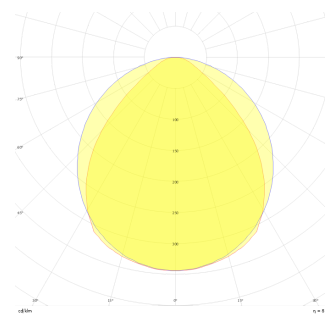

Dimple Drums

DDR 060 025 048S 9040 10 99 OP 40 00

Surface Mounted Luminary

Luminaire Group	Surface Mounted
Mounting Type	Surface Mounted
Luminaire Color	RAL 9006 - RAL 9005 - RAL 9010
Housing	DKP Sheet
Optics	Opal Diffuser
Light Source	LED
Electrical Protection Class	CLASS II
IP	40
IK	02
Operating Temperature	-20°C / +40°C
Luminous Flux	6290
Consumption Power	48
Luminaire Efficiency	135 lm/W
Color Rendering (CRI)	>80
Light Color Temperature (CCT)	2700K/3000K/4000K/6500K
Color Tolerance	< 3 SDCM
Driver Type	On/Off
Driver Brand	Tridonic
LED Brand	Samsung
Input Voltage / Frequency	220-240 V AC 50/60 Hz
Power Factor	>0.9
Surge	1kV
THD (AKIM)	>%20
LED life	70.000 hours
Option	On-Off / Dali / 1-10V / With Emergency Kit

Technical Drawing

Photometric Curve

SKU	Product Code	Power (W)	Luminous Flux (LM)	CRI	CCT (K)	Optics	Dimensions (mm)
	DDR 060 025 048S 9040 10 99 OP 40 00	48	6290	>80	4000	120° Diffuser	Ø650x250

www.atellighting.com