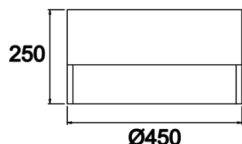

Dimple Drums

DDR 040 025 035S 9040 10 99 OP 40 00

Surface Mounted Luminary

Luminaire Group	Surface Mounted
Mounting Type	Surface Mounted
Luminaire Color	RAL 9006 - RAL 9005 - RAL 9010
Housing	DKP Sheet
Optics	Opal Diffuser
Light Source	LED
Electrical Protection Class	CLASS II
IP	40
IK	02
Operating Temperature	-20°C / +40°C
Luminous Flux	4730
Consumption Power	35
Luminaire Efficiency	135 lm/W
Color Rendering (CRI)	>80
Light Color Temperature (CCT)	2700K/3000K/4000K/6500K
Color Tolerance	< 3 SDCM
Driver Type	On/Off
Driver Brand	Tridonic
LED Brand	Samsung
Input Voltage / Frequency	220-240 V AC 50/60 Hz
Power Factor	>0.9
Surge	1kV
THD (AKIM)	>%20
LED life	70.000 hours
Option	On-Off / Dali / 1-10V / With Emergency Kit

Technical Drawing

Photometric Curve

SKU	Product Code	Power (W)	Luminous Flux (LM)	CRI	CCT (K)	Optics	Dimensions (mm)
	DDR 040 025 035S 9040 10 99 OP 40 00	35	4730	>80	4000	120° Diffuser	Ø450x250

www.atellighting.com