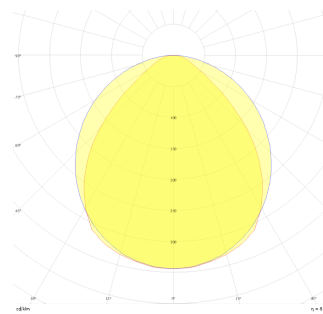

Dimple Drums

DDR 040 025 035S 9040 10 99 OP 40 00

Surface Mounted Luminary

Luminaire Group	Surface Mounted
Mounting Type	Surface Mounted
Luminaire Color	RAL 9006 - RAL 9005 - RAL 9010
Housing	DKP Sheet
Optics	Opal Diffuser
Light Source	LED
Electrical Protection Class	CLASS II
IP	40
IK	02
Operating Temperature	-20°C / +40°C
Luminous Flux	4730
Consumption Power	35
Luminaire Efficiency	135 lm/W
Color Rendering (CRI)	>80
Light Color Temperature (CCT)	2700K/3000K/4000K/6500K
Color Tolerance	< 3 SDCM
Driver Type	On/Off
Driver Brand	Tridonic
LED Brand	Samsung
Input Voltage / Frequency	220-240 V AC 50/60 Hz
Power Factor	>0.9
Surge	1kV
THD (AKIM)	>%20
LED life	70.000 hours
Option	On-Off / Dali / 1-10V / With Emergency Kit

Technical Drawing

Photometric Curve

SKU	Product Code	Power (W)	Luminous Flux (LM)	CRI	CCT (K)	Optics	Dimensions (mm)
	DDR 040 025 035S 9040 10 99 OP 40 00	35	4730	>80	4000	120° Diffuser	Ø450x250

www.atellighting.com