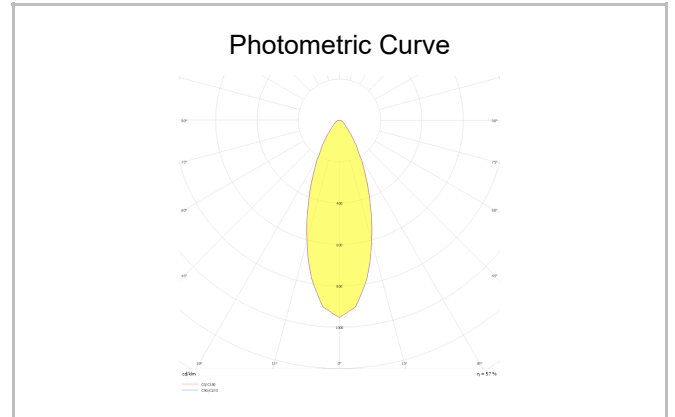

Zoom

ZOM 005 002 001A 8040 10 30 LN 40 00

Recessed Downlight & Spot Luminary

Luminaire Group	Downlight & Spot
Mounting Type	Recessed
Luminaire Color	RAL 9005 - RAL 9010 - RAL 9006
Housing	Aluminum
Optics	30° Lens
Light Source	LED
Electrical Protection Class	CLASS II
IP	40
Operating Temperature	-20°C / +40°C
Luminous Flux	75
Consumption Power	1
Luminaire Efficiency	75 lm/W
Color Rendering (CRI)	>80
Light Color Temperature (CCT)	2700K/3000K/4000K/6500K
Color Tolerance	< 3 SDCM
Driver Type	On/Off
Driver Brand	Tridonic
LED Brand	Samsung
Input Voltage / Frequency	220-240 V AC 50/60 Hz
Power Factor	>0.9
Surge	1kV
THD (AKIM)	>%20
LED life	>70.000 hours
Option	On-Off / Dali / 1-10V / With Emergency Kit

SKU	Product Code	Power (W)	Luminous Flux (LM)	CRI	CCT (K)	Optics	Dimensions (mm)
13503938	ZOM 005 002 001A 8040 10 30 LN 40 00	1	75	>80	4000	30° Lens	Ø50x22