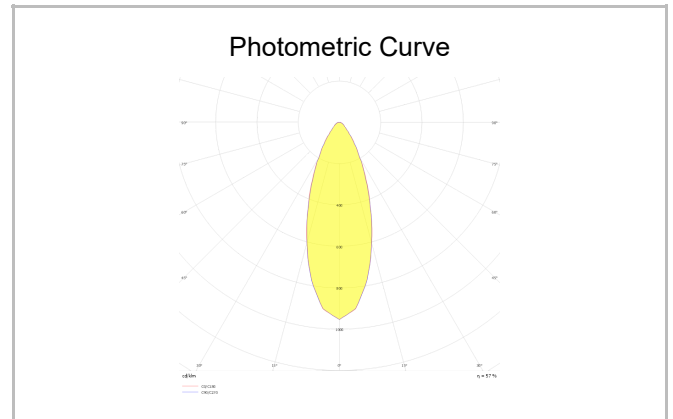

# Zoom

ZOM 005 002 001A 8040 10 30 LN 40 00

Recessed Downlight & Spot Luminary

<b>Luminaire Group</b>	Downlight & Spot
<b>Mounting Type</b>	Recessed
<b>Luminaire Color</b>	RAL 9005 - RAL 9010 - RAL 9006
<b>Housing</b>	Aluminum
<b>Optics</b>	30° Lens
<b>Light Source</b>	LED
<b>Electrical Protection Class</b>	CLASS II
<b>IP</b>	40
<b>Operating Temperature</b>	-20°C / +40°C
<b>Luminous Flux</b>	75
<b>Consumption Power</b>	1
<b>Luminaire Efficiency</b>	75 lm/W
<b>Color Rendering (CRI)</b>	>80
<b>Light Color Temperature (CCT)</b>	2700K/3000K/4000K/6500K
<b>Color Tolerance</b>	< 3 SDCM
<b>Driver Type</b>	On/Off
<b>Driver Brand</b>	Tridonic
<b>LED Brand</b>	Samsung
<b>Input Voltage / Frequency</b>	220-240 V AC 50/60 Hz
<b>Power Factor</b>	>0.9
<b>Surge</b>	1kV
<b>THD (AKIM)</b>	>%20
<b>LED life</b>	>70.000 hours
<b>Option</b>	On-Off / Dali / 1-10V / With Emergency Kit

SKU	Product Code	Power (W)	Luminous Flux (LM)	CRI	CCT (K)	Optics	Dimensions (mm)
13503938	ZOM 005 002 001A 8040 10 30 LN 40 00	1	75	>80	4000	30° Lens	Ø50x22

www.atellighting.com