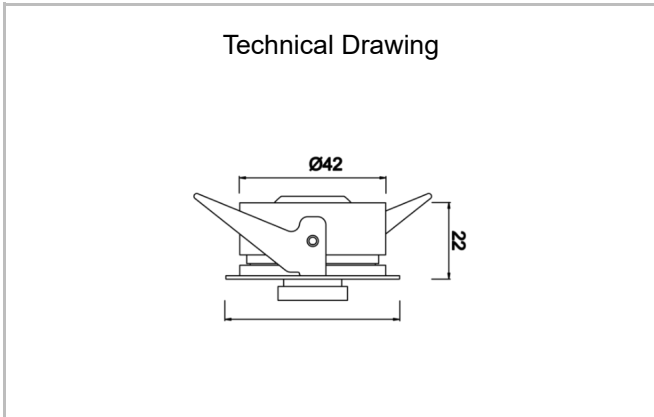

# Zoom

ZOM 005 002 001A 8040 10 30 LN 40 00

Recessed Downlight & Spot Luminary

<b>Luminaire Group</b>	Downlight & Spot
<b>Mounting Type</b>	Recessed
<b>Luminaire Color</b>	RAL 9005 - RAL 9010 - RAL 9006
<b>Housing</b>	Aluminum
<b>Optics</b>	30° Lens
<b>Light Source</b>	LED
<b>Electrical Protection Class</b>	CLASS II
<b>IP</b>	40
<b>Operating Temperature</b>	-20°C / +40°C
<b>Luminous Flux</b>	75
<b>Consumption Power</b>	1
<b>Luminaire Efficiency</b>	75 lm/W
<b>Color Rendering (CRI)</b>	>80
<b>Light Color Temperature (CCT)</b>	2700K/3000K/4000K/6500K
<b>Color Tolerance</b>	< 3 SDCM
<b>Driver Type</b>	On/Off
<b>Driver Brand</b>	Tridonic
<b>LED Brand</b>	Samsung
<b>Input Voltage / Frequency</b>	220-240 V AC 50/60 Hz
<b>Power Factor</b>	>0.9
<b>Surge</b>	1kV
<b>THD (AKIM)</b>	>%20
<b>LED life</b>	>70.000 hours
<b>Option</b>	On-Off / Dali / 1-10V / With Emergency Kit

SKU	Product Code	Power (W)	Luminous Flux (LM)	CRI	CCT (K)	Optics	Dimensions (mm)
13503938	ZOM 005 002 001A 8040 10 30 LN 40 00	1	75	>80	4000	30° Lens	Ø50x22