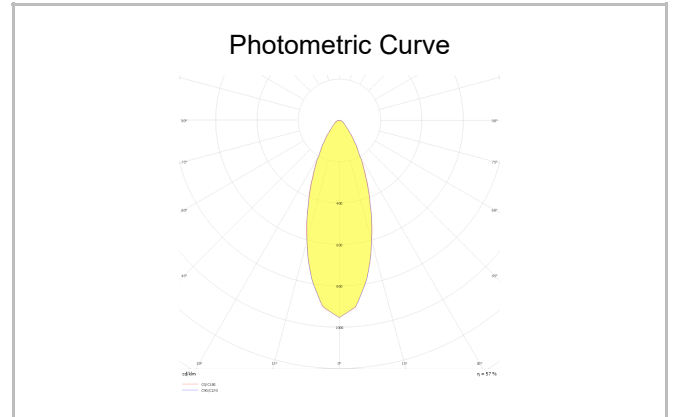

# Zoom

ZOM 005 002 001A 8040 10 30 LN 40 00

Recessed Downlight & Spot Luminary

<b>Luminaire Group</b>	Downlight & Spot
<b>Mounting Type</b>	Recessed
<b>Luminaire Color</b>	RAL 9005 - RAL 9010 - RAL 9006
<b>Housing</b>	Aluminum
<b>Optics</b>	30° Lens
<b>Light Source</b>	LED
<b>Electrical Protection Class</b>	CLASS II
<b>IP</b>	40
<b>Operating Temperature</b>	-20°C / +40°C
<b>Luminous Flux</b>	75
<b>Consumption Power</b>	1
<b>Luminaire Efficiency</b>	75 lm/W
<b>Color Rendering (CRI)</b>	>80
<b>Light Color Temperature (CCT)</b>	2700K/3000K/4000K/6500K
<b>Color Tolerance</b>	< 3 SDCM
<b>Driver Type</b>	On/Off
<b>Driver Brand</b>	Tridonic
<b>LED Brand</b>	Samsung
<b>Input Voltage / Frequency</b>	220-240 V AC 50/60 Hz
<b>Power Factor</b>	>0.9
<b>Surge</b>	1kV
<b>THD (AKIM)</b>	>%20
<b>LED life</b>	>70.000 hours
<b>Option</b>	On-Off / Dali / 1-10V / With Emergency Kit

SKU	Product Code	Power (W)	Luminous Flux (LM)	CRI	CCT (K)	Optics	Dimensions (mm)
13503938	ZOM 005 002 001A 8040 10 30 LN 40 00	1	75	>80	4000	30° Lens	Ø50x22