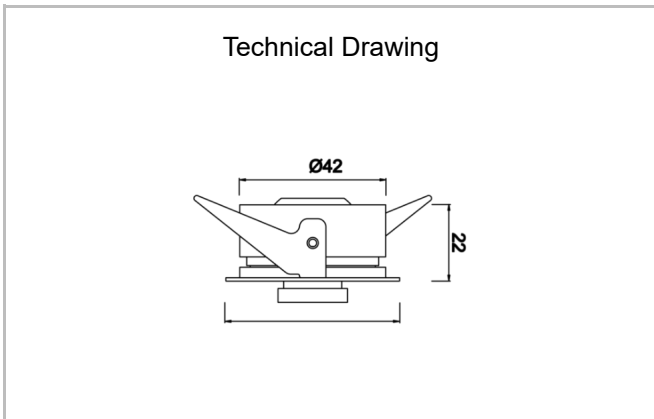

# Zoom

ZOM 005 002 001A 8040 10 30 LN 40 00

Recessed Downlight & Spot Luminary

<b>Luminaire Group</b>	Downlight & Spot
<b>Mounting Type</b>	Recessed
<b>Luminaire Color</b>	RAL 9005 - RAL 9010 - RAL 9006
<b>Housing</b>	Aluminum
<b>Optics</b>	30° Lens
<b>Light Source</b>	LED
<b>Electrical Protection Class</b>	CLASS II
<b>IP</b>	40
<b>Operating Temperature</b>	-20°C / +40°C
<b>Luminous Flux</b>	75
<b>Consumption Power</b>	1
<b>Luminaire Efficiency</b>	75 lm/W
<b>Color Rendering (CRI)</b>	>80
<b>Light Color Temperature (CCT)</b>	2700K/3000K/4000K/6500K
<b>Color Tolerance</b>	< 3 SDCM
<b>Driver Type</b>	On/Off
<b>Driver Brand</b>	Tridonic
<b>LED Brand</b>	Samsung
<b>Input Voltage / Frequency</b>	220-240 V AC 50/60 Hz
<b>Power Factor</b>	>0.9
<b>Surge</b>	1kV
<b>THD (AKIM)</b>	>%20
<b>LED life</b>	>70.000 hours
<b>Option</b>	On-Off / Dali / 1-10V / With Emergency Kit

SKU	Product Code	Power (W)	Luminous Flux (LM)	CRI	CCT (K)	Optics	Dimensions (mm)
13503938	ZOM 005 002 001A 8040 10 30 LN 40 00	1	75	>80	4000	30° Lens	Ø50x22

www.atellighting.com