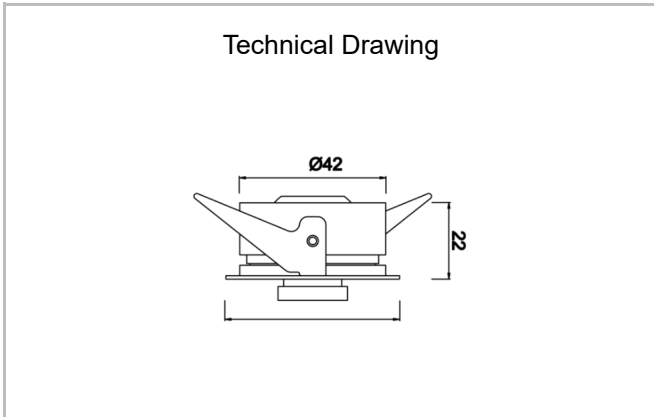

Zoom

ZOM 005 002 001A 8040 10 30 LN 40 00

Recessed Downlight & Spot Luminary

Luminaire Group	Downlight & Spot
Mounting Type	Recessed
Luminaire Color	RAL 9005 - RAL 9010 - RAL 9006
Housing	Aluminum
Optics	30° Lens
Light Source	LED
Electrical Protection Class	CLASS II
IP	40
Operating Temperature	-20°C / +40°C
Luminous Flux	75
Consumption Power	1
Luminaire Efficiency	75 lm/W
Color Rendering (CRI)	>80
Light Color Temperature (CCT)	2700K/3000K/4000K/6500K
Color Tolerance	< 3 SDCM
Driver Type	On/Off
Driver Brand	Tridonic
LED Brand	Samsung
Input Voltage / Frequency	220-240 V AC 50/60 Hz
Power Factor	>0.9
Surge	1kV
THD (AKIM)	>%20
LED life	>70.000 hours
Option	On-Off / Dali / 1-10V / With Emergency Kit

SKU	Product Code	Power (W)	Luminous Flux (LM)	CRI	CCT (K)	Optics	Dimensions (mm)
13503938	ZOM 005 002 001A 8040 10 30 LN 40 00	1	75	>80	4000	30° Lens	Ø50x22