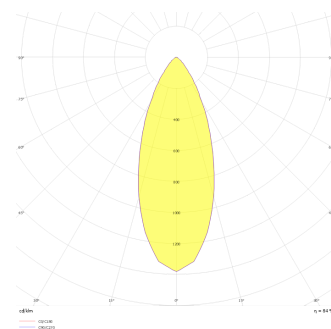

Zagreb

BDP 009 007 013A 9040 10 40 SD 44 RT

Recessed Downlight & Spot Luminary

Luminaire Group	Downlight & Spot
Mounting Type	Recessed
Luminaire Color	RAL 9005 - RAL 9010 - RAL 9006
Housing	Aluminum Extrusion
Optics	15° 30° 40° Reflector & Transparent Diffuser
Light Source	LED
Electrical Protection Class	CLASS II
IP	40
IK	02
Operating Temperature	-20°C / +40°C
Luminous Flux	1183
Consumption Power	13
Luminaire Efficiency	91 lm/W
Color Rendering (CRI)	>80
Light Color Temperature (CCT)	2700K/3000K/4000K/6500K
Color Tolerance	< 3 SDCM
Driver Type	On/Off
Driver Brand	Tridonic
LED Brand	Samsung
Input Voltage / Frequency	220-240 V AC 50/60 Hz
Power Factor	>0.9
Surge	1kV
THD (AKIM)	>%20
LED life	>50.000 hours
Option	On-Off / Dali / 1-10V / With Emergency Kit

Technical Drawing

Photometric Curve

SKU	Product Code	Power (W)	Luminous Flux (LM)	CRI	CCT (K)	Optics	Dimensions (mm)
13004061□	BDP 009 007 013A 9040 10 40 SD 44 RT	13	1183	>80	4000	40° Reflector	Ø92

www.atellighting.com