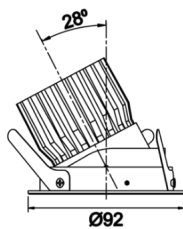

Zagreb

BDP 009 007 013A 9040 10 40 SD 44 RT

Recessed Downlight & Spot Luminary

Luminaire Group	Downlight & Spot
Mounting Type	Recessed
Luminaire Color	RAL 9005 - RAL 9010 - RAL 9006
Housing	Aluminum Extrusion
Optics	15° 30° 40° Reflector & Transparent Diffuser
Light Source	LED
Electrical Protection Class	CLASS II
IP	40
IK	02
Operating Temperature	-20°C / +40°C
Luminous Flux	1183
Consumption Power	13
Luminaire Efficiency	91 lm/W
Color Rendering (CRI)	>80
Light Color Temperature (CCT)	2700K/3000K/4000K/6500K
Color Tolerance	< 3 SDCM
Driver Type	On/Off
Driver Brand	Tridonic
LED Brand	Samsung
Input Voltage / Frequency	220-240 V AC 50/60 Hz
Power Factor	>0.9
Surge	1kV
THD (AKIM)	>%20
LED life	>50.000 hours
Option	On-Off / Dali / 1-10V / With Emergency Kit

Technical Drawing

Photometric Curve

SKU	Product Code	Power (W)	Luminous Flux (LM)	CRI	CCT (K)	Optics	Dimensions (mm)
13004061□	BDP 009 007 013A 9040 10 40 SD 44 RT	13	1183	>80	4000	40° Reflector	Ø92

www.atellighting.com