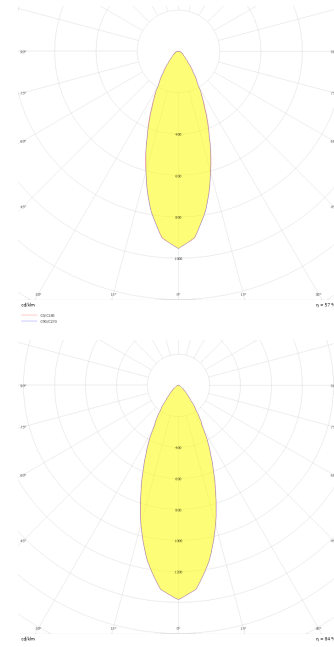

Zagreb

BDP 009 007 007A 9040 10 40 SD 44 RT

Recessed Downlight & Spot Luminary

Luminaire Group	Downlight & Spot
Mounting Type	Recessed
Luminaire Color	RAL 9005 - RAL 9010 - RAL 9006
Housing	Aluminum Extrusion
Optics	15° 30° 40° Reflector & Transparent Diffuser
Light Source	LED
Electrical Protection Class	CLASS II
IP	40
IK	02
Operating Temperature	-20°C / +40°C
Luminous Flux	637
Consumption Power	7
Luminaire Efficiency	91 lm/W
Color Rendering (CRI)	>80
Light Color Temperature (CCT)	2700K/3000K/4000K/6500K
Color Tolerance	< 3 SDCM
Driver Type	On/Off
Driver Brand	Tridonic
LED Brand	Samsung
Input Voltage / Frequency	220-240 V AC 50/60 Hz
Power Factor	>0.9
Surge	1kV
THD (AKIM)	>%20
LED life	>50.000 hours
Option	On-Off / Dali / 1-10V / With Emergency Kit

Technical Drawing

Photometric Curve

Zagreb

BDP 009 007 007A 9040 10 40 SD 44 RT

Recessed Downlight & Spot Luminary

Technical Drawing

SKU	Product Code	Power (W)	Luminous Flux (LM)	CRI	CCT (K)	Optics	Dimensions (mm)
13003970	BDP 009 007 007A 9040 10 40 SD 44 RT	7	637	>80	4000	40° Reflector	Ø92