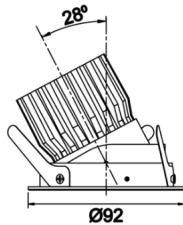

Technical Drawing