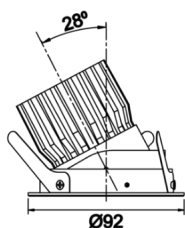

Zagreb

BDP 009 007 007A 9040 10 40 SD 44 RT

Recessed Downlight & Spot Luminary

Luminaire Group	Downlight & Spot
Mounting Type	Recessed
Luminaire Color	RAL 9005 - RAL 9010 - RAL 9006
Housing	Aluminum Extrusion
Optics	15° 30° 40° Reflector & Transparent Diffuser
Light Source	LED
Electrical Protection Class	CLASS II
IP	40
IK	02
Operating Temperature	-20°C / +40°C
Luminous Flux	637
Consumption Power	7
Luminaire Efficiency	91 lm/W
Color Rendering (CRI)	>80
Light Color Temperature (CCT)	2700K/3000K/4000K/6500K
Color Tolerance	< 3 SDCM
Driver Type	On/Off
Driver Brand	Tridonic
LED Brand	Samsung
Input Voltage / Frequency	220-240 V AC 50/60 Hz
Power Factor	>0.9
Surge	1kV
THD (AKIM)	>%20
LED life	>50.000 hours
Option	On-Off / Dali / 1-10V / With Emergency Kit

Technical Drawing

Photometric Curve

Zagreb

BDP 009 007 007A 9040 10 40 SD 44 RT

Recessed Downlight & Spot Luminary

Technical Drawing

SKU	Product Code	Power (W)	Luminous Flux (LM)	CRI	CCT (K)	Optics	Dimensions (mm)
13003970	BDP 009 007 007A 9040 10 40 SD 44 RT	7	637	>80	4000	40° Reflector	Ø92