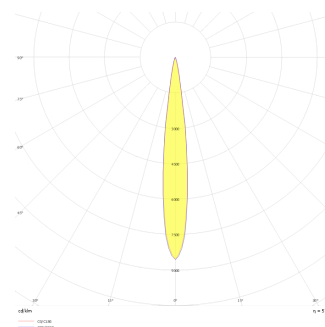

Zagreb

BDP 009 007 007A 9040 10 40 SD 44 RT

Recessed Downlight & Spot Luminary

Luminaire Group	Downlight & Spot
Mounting Type	Recessed
Luminaire Color	RAL 9005 - RAL 9010 - RAL 9006
Housing	Aluminum Extrusion
Optics	15° 30° 40° Reflector & Transparent Diffuser
Light Source	LED
Electrical Protection Class	CLASS II
IP	40
IK	02
Operating Temperature	-20°C / +40°C
Luminous Flux	637
Consumption Power	7
Luminaire Efficiency	91 lm/W
Color Rendering (CRI)	>80
Light Color Temperature (CCT)	2700K/3000K/4000K/6500K
Color Tolerance	< 3 SDCM
Driver Type	On/Off
Driver Brand	Tridonic
LED Brand	Samsung
Input Voltage / Frequency	220-240 V AC 50/60 Hz
Power Factor	>0.9
Surge	1kV
THD (AKIM)	>%20
LED life	>50.000 hours
Option	On-Off / Dali / 1-10V / With Emergency Kit

Technical Drawing

Photometric Curve

Zagreb

BDP 009 007 007A 9040 10 40 SD 44 RT

Recessed Downlight & Spot Luminary

Technical Drawing

SKU	Product Code	Power (W)	Luminous Flux (LM)	CRI	CCT (K)	Optics	Dimensions (mm)
13003970	BDP 009 007 007A 9040 10 40 SD 44 RT	7	637	>80	4000	40° Reflector	Ø92