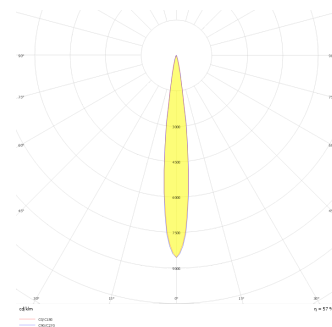

Zagreb

BDP 009 007 007A 9040 10 15 SD 44 RT

Recessed Downlight & Spot Luminary

Luminaire Group	Downlight & Spot
Mounting Type	Recessed
Luminaire Color	RAL 9005 - RAL 9010 - RAL 9006
Housing	Aluminum Extrusion
Optics	15° 30° 40° Reflector & Transparent Diffuser
Light Source	LED
Electrical Protection Class	CLASS II
IP	40
IK	02
Operating Temperature	-20°C / +40°C
Luminous Flux	637
Consumption Power	7
Luminaire Efficiency	91 lm/W
Color Rendering (CRI)	>80
Light Color Temperature (CCT)	2700K/3000K/4000K/6500K
Color Tolerance	< 3 SDCM
Driver Type	On/Off
Driver Brand	Tridonic
LED Brand	Samsung
Input Voltage / Frequency	220-240 V AC 50/60 Hz
Power Factor	>0.9
Surge	1kV
THD (AKIM)	>%20
LED life	>50.000 hours
Option	On-Off / Dali / 1-10V / With Emergency Kit

Technical Drawing

Photometric Curve

SKU	Product Code	Power (W)	Luminous Flux (LM)	CRI	CCT (K)	Optics	Dimensions (mm)
13003938	BDP 009 007 007A 9040 10 15 SD 44 RT	7	637	>80	4000	15° Reflector	Ø92

www.atellighting.com