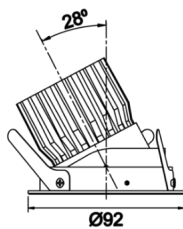

Zagreb

BDP 009 007 007A 9040 10 15 SD 44 RT

Recessed Downlight & Spot Luminary

Luminaire Group	Downlight & Spot
Mounting Type	Recessed
Luminaire Color	RAL 9005 - RAL 9010 - RAL 9006
Housing	Aluminum Extrusion
Optics	15° 30° 40° Reflector & Transparent Diffuser
Light Source	LED
Electrical Protection Class	CLASS II
IP	40
IK	02
Operating Temperature	-20°C / +40°C
Luminous Flux	637
Consumption Power	7
Luminaire Efficiency	91 lm/W
Color Rendering (CRI)	>80
Light Color Temperature (CCT)	2700K/3000K/4000K/6500K
Color Tolerance	< 3 SDCM
Driver Type	On/Off
Driver Brand	Tridonic
LED Brand	Samsung
Input Voltage / Frequency	220-240 V AC 50/60 Hz
Power Factor	>0.9
Surge	1kV
THD (AKIM)	>%20
LED life	>50.000 hours
Option	On-Off / Dali / 1-10V / With Emergency Kit

Technical Drawing

Photometric Curve

SKU	Product Code	Power (W)	Luminous Flux (LM)	CRI	CCT (K)	Optics	Dimensions (mm)
13003938	BDP 009 007 007A 9040 10 15 SD 44 RT	7	637	>80	4000	15° Reflector	Ø92

www.atellighting.com