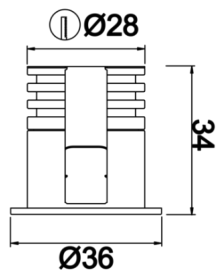

Stretto Deep

SDP 004 003 001A 8040 10 40 LN 40 00

Recessed Downlight & Spot Luminary

Luminaire Group	Downlight & Spot
Mounting Type	Recessed
Luminaire Color	RAL 9005 - RAL 9010 - RAL 9006
Housing	Aluminum DKP Sheet
Optics	15° 40° 90° Lens
Light Source	LED
Electrical Protection Class	CLASS II
IP	40
IK	02
Operating Temperature	-20°C / +40°C
Luminous Flux	80
Consumption Power	1
Luminaire Efficiency	80 lm/W
Color Rendering (CRI)	>80
Light Color Temperature (CCT)	2700K/3000K/4000K/6500K
Color Tolerance	< 3 SDCM
Driver Type	On/Off
Driver Brand	Tridonic
LED Brand	Samsung
Input Voltage / Frequency	220-240 V AC 50/60 Hz
Power Factor	>0.9
Surge	1kV
THD (AKIM)	>%20
LED life	>70.000 hours
Option	On-Off / Dali / 1-10V / With Emergency Kit

Technical Drawing

Photometric Curve

SKU	Product Code	Power (W)	Luminous Flux (LM)	CRI	CCT (K)	Optics	Dimensions (mm)
13004190	SDP 004 003 001A 8040 10 40 LN 40 00	1	80	>80	4000	40° Lens	Ø29x22

www.atellighting.com