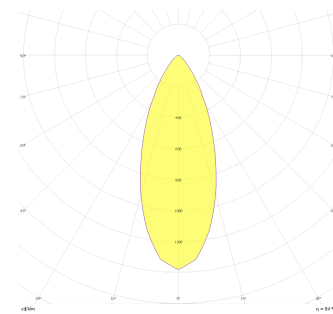

Stretto Deep

SDP 004 003 001A 8040 10 40 LN 40 00

Recessed Downlight & Spot Luminary

Luminaire Group	Downlight & Spot
Mounting Type	Recessed
Luminaire Color	RAL 9005 - RAL 9010 - RAL 9006
Housing	Aluminum DKP Sheet
Optics	15° 40° 90° Lens
Light Source	LED
Electrical Protection Class	CLASS II
IP	40
IK	02
Operating Temperature	-20°C / +40°C
Luminous Flux	80
Consumption Power	1
Luminaire Efficiency	80 lm/W
Color Rendering (CRI)	>80
Light Color Temperature (CCT)	2700K/3000K/4000K/6500K
Color Tolerance	< 3 SDCM
Driver Type	On/Off
Driver Brand	Tridonic
LED Brand	Samsung
Input Voltage / Frequency	220-240 V AC 50/60 Hz
Power Factor	>0.9
Surge	1kV
THD (AKIM)	>%20
LED life	>70.000 hours
Option	On-Off / Dali / 1-10V / With Emergency Kit

Technical Drawing

Photometric Curve

SKU	Product Code	Power (W)	Luminous Flux (LM)	CRI	CCT (K)	Optics	Dimensions (mm)
13004190	SDP 004 003 001A 8040 10 40 LN 40 00	1	80	>80	4000	40° Lens	Ø29x22

www.atellighting.com