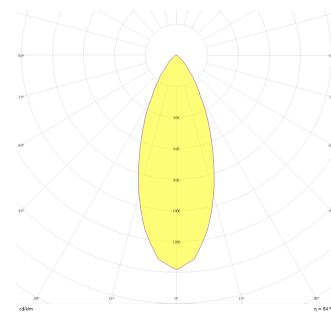

Stretto Deep

SDP 004 003 001A 8040 10 40 LN 40 00

Recessed Downlight & Spot Luminary

Luminaire Group	Downlight & Spot
Mounting Type	Recessed
Luminaire Color	RAL 9005 - RAL 9010 - RAL 9006
Housing	Aluminum DKP Sheet
Optics	15° 40° 90° Lens
Light Source	LED
Electrical Protection Class	CLASS II
IP	40
IK	02
Operating Temperature	-20°C / +40°C
Luminous Flux	80
Consumption Power	1
Luminaire Efficiency	80 lm/W
Color Rendering (CRI)	>80
Light Color Temperature (CCT)	2700K/3000K/4000K/6500K
Color Tolerance	< 3 SDCM
Driver Type	On/Off
Driver Brand	Tridonic
LED Brand	Samsung
Input Voltage / Frequency	220-240 V AC 50/60 Hz
Power Factor	>0.9
Surge	1kV
THD (AKIM)	>%20
LED life	>70.000 hours
Option	On-Off / Dali / 1-10V / With Emergency Kit

Technical Drawing

Photometric Curve

SKU	Product Code	Power (W)	Luminous Flux (LM)	CRI	CCT (K)	Optics	Dimensions (mm)
13004190	SDP 004 003 001A 8040 10 40 LN 40 00	1	80	>80	4000	40° Lens	Ø29x22

www.atellighting.com