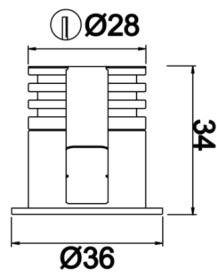

Stretto Deep

SDP 004 003 001A 8040 10 40 LN 40 00

Recessed Downlight & Spot Luminary

Luminaire Group	Downlight & Spot
Mounting Type	Recessed
Luminaire Color	RAL 9005 - RAL 9010 - RAL 9006
Housing	Aluminum DKP Sheet
Optics	15° 40° 90° Lens
Light Source	LED
Electrical Protection Class	CLASS II
IP	40
IK	02
Operating Temperature	-20°C / +40°C
Luminous Flux	80
Consumption Power	1
Luminaire Efficiency	80 lm/W
Color Rendering (CRI)	>80
Light Color Temperature (CCT)	2700K/3000K/4000K/6500K
Color Tolerance	< 3 SDCM
Driver Type	On/Off
Driver Brand	Tridonic
LED Brand	Samsung
Input Voltage / Frequency	220-240 V AC 50/60 Hz
Power Factor	>0.9
Surge	1kV
THD (AKIM)	>%20
LED life	>70.000 hours
Option	On-Off / Dali / 1-10V / With Emergency Kit

Technical Drawing

Photometric Curve

SKU	Product Code	Power (W)	Luminous Flux (LM)	CRI	CCT (K)	Optics	Dimensions (mm)
13004190	SDP 004 003 001A 8040 10 40 LN 40 00	1	80	>80	4000	40° Lens	Ø29x22

www.atellighting.com