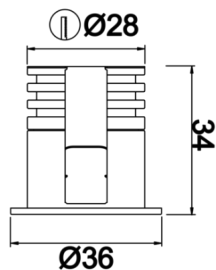

Stretto Deep

SDP 004 003 001A 8040 10 40 LN 40 00

Recessed Downlight & Spot Luminary

Luminaire Group	Downlight & Spot
Mounting Type	Recessed
Luminaire Color	RAL 9005 - RAL 9010 - RAL 9006
Housing	Aluminum DKP Sheet
Optics	15° 40° 90° Lens
Light Source	LED
Electrical Protection Class	CLASS II
IP	40
IK	02
Operating Temperature	-20°C / +40°C
Luminous Flux	80
Consumption Power	1
Luminaire Efficiency	80 lm/W
Color Rendering (CRI)	>80
Light Color Temperature (CCT)	2700K/3000K/4000K/6500K
Color Tolerance	< 3 SDCM
Driver Type	On/Off
Driver Brand	Tridonic
LED Brand	Samsung
Input Voltage / Frequency	220-240 V AC 50/60 Hz
Power Factor	>0.9
Surge	1kV
THD (AKIM)	>%20
LED life	>70.000 hours
Option	On-Off / Dali / 1-10V / With Emergency Kit

Technical Drawing

Photometric Curve

SKU	Product Code	Power (W)	Luminous Flux (LM)	CRI	CCT (K)	Optics	Dimensions (mm)
13004190	SDP 004 003 001A 8040 10 40 LN 40 00	1	80	>80	4000	40° Lens	Ø29x22

www.atellighting.com