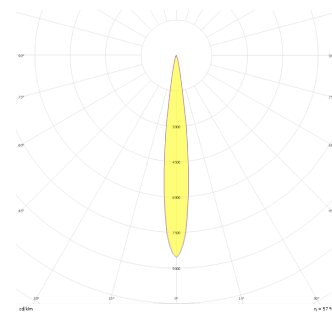

Stretto Deep

SDP 004 003 001A 8040 10 15 LN 40 00

Recessed Downlight & Spot Luminary

Luminaire Group	Downlight & Spot
Mounting Type	Recessed
Luminaire Color	RAL 9005 - RAL 9010 - RAL 9006
Housing	Aluminum DKP Sheet
Optics	15° 40° 90° Lens
Light Source	LED
Electrical Protection Class	CLASS II
IP	40
IK	02
Operating Temperature	-20°C / +40°C
Luminous Flux	80
Consumption Power	1
Luminaire Efficiency	80 lm/W
Color Rendering (CRI)	>80
Light Color Temperature (CCT)	2700K/3000K/4000K/6500K
Color Tolerance	< 3 SDCM
Driver Type	On/Off
Driver Brand	Tridonic
LED Brand	Samsung
Input Voltage / Frequency	220-240 V AC 50/60 Hz
Power Factor	>0.9
Surge	1kV
THD (AKIM)	>%20
LED life	>70.000 hours
Option	On-Off / Dali / 1-10V / With Emergency Kit

Technical Drawing

Photometric Curve

SKU	Product Code	Power (W)	Luminous Flux (LM)	CRI	CCT (K)	Optics	Dimensions (mm)
	SDP 004 003 001A 8040 10 15 LN 40 00	1	80	>80	4000	15° Lens	Ø29x22

www.atellighting.com