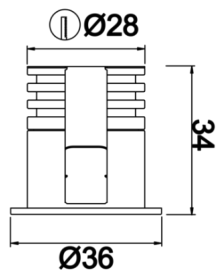

Stretto Deep

SDP 004 003 001A 8040 10 15 LN 40 00

Recessed Downlight & Spot Luminary

Luminaire Group	Downlight & Spot
Mounting Type	Recessed
Luminaire Color	RAL 9005 - RAL 9010 - RAL 9006
Housing	Aluminum DKP Sheet
Optics	15° 40° 90° Lens
Light Source	LED
Electrical Protection Class	CLASS II
IP	40
IK	02
Operating Temperature	-20°C / +40°C
Luminous Flux	80
Consumption Power	1
Luminaire Efficiency	80 lm/W
Color Rendering (CRI)	>80
Light Color Temperature (CCT)	2700K/3000K/4000K/6500K
Color Tolerance	< 3 SDCM
Driver Type	On/Off
Driver Brand	Tridonic
LED Brand	Samsung
Input Voltage / Frequency	220-240 V AC 50/60 Hz
Power Factor	>0.9
Surge	1kV
THD (AKIM)	>%20
LED life	>70.000 hours
Option	On-Off / Dali / 1-10V / With Emergency Kit

Technical Drawing

Photometric Curve

SKU	Product Code	Power (W)	Luminous Flux (LM)	CRI	CCT (K)	Optics	Dimensions (mm)
	SDP 004 003 001A 8040 10 15 LN 40 00	1	80	>80	4000	15° Lens	Ø29x22

www.atellighting.com