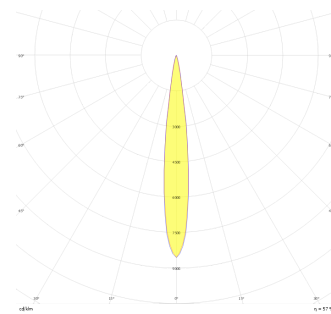

Stretto Deep

SDP 004 003 001A 8040 10 15 LN 40 00

Recessed Downlight & Spot Luminary

Luminaire Group	Downlight & Spot
Mounting Type	Recessed
Luminaire Color	RAL 9005 - RAL 9010 - RAL 9006
Housing	Aluminum DKP Sheet
Optics	15° 40° 90° Lens
Light Source	LED
Electrical Protection Class	CLASS II
IP	40
IK	02
Operating Temperature	-20°C / +40°C
Luminous Flux	80
Consumption Power	1
Luminaire Efficiency	80 lm/W
Color Rendering (CRI)	>80
Light Color Temperature (CCT)	2700K/3000K/4000K/6500K
Color Tolerance	< 3 SDCM
Driver Type	On/Off
Driver Brand	Tridonic
LED Brand	Samsung
Input Voltage / Frequency	220-240 V AC 50/60 Hz
Power Factor	>0.9
Surge	1kV
THD (AKIM)	>%20
LED life	>70.000 hours
Option	On-Off / Dali / 1-10V / With Emergency Kit

Technical Drawing

Photometric Curve

SKU	Product Code	Power (W)	Luminous Flux (LM)	CRI	CCT (K)	Optics	Dimensions (mm)
	SDP 004 003 001A 8040 10 15 LN 40 00	1	80	>80	4000	15° Lens	Ø29x22

www.atellighting.com