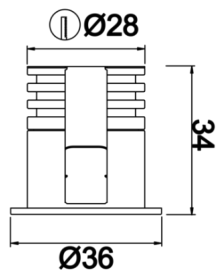

Stretto Deep

SDP 004 003 001A 8040 10 15 LN 40 00

Recessed Downlight & Spot Luminary

Luminaire Group	Downlight & Spot
Mounting Type	Recessed
Luminaire Color	RAL 9005 - RAL 9010 - RAL 9006
Housing	Aluminum DKP Sheet
Optics	15° 40° 90° Lens
Light Source	LED
Electrical Protection Class	CLASS II
IP	40
IK	02
Operating Temperature	-20°C / +40°C
Luminous Flux	80
Consumption Power	1
Luminaire Efficiency	80 lm/W
Color Rendering (CRI)	>80
Light Color Temperature (CCT)	2700K/3000K/4000K/6500K
Color Tolerance	< 3 SDCM
Driver Type	On/Off
Driver Brand	Tridonic
LED Brand	Samsung
Input Voltage / Frequency	220-240 V AC 50/60 Hz
Power Factor	>0.9
Surge	1kV
THD (AKIM)	>%20
LED life	>70.000 hours
Option	On-Off / Dali / 1-10V / With Emergency Kit

Technical Drawing

Photometric Curve

SKU	Product Code	Power (W)	Luminous Flux (LM)	CRI	CCT (K)	Optics	Dimensions (mm)
	SDP 004 003 001A 8040 10 15 LN 40 00	1	80	>80	4000	15° Lens	Ø29x22

www.atellighting.com