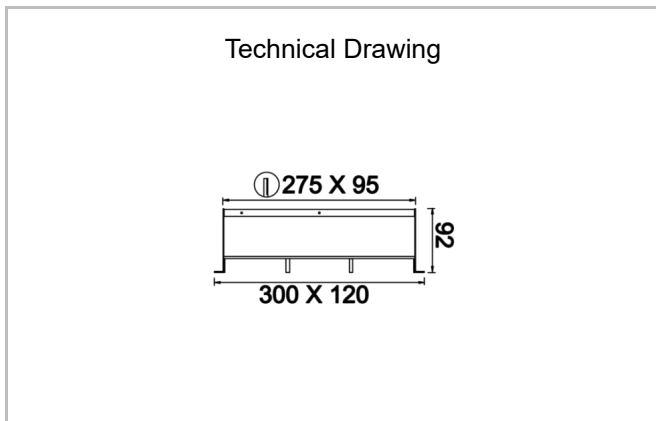

# Square Level

SQL 027 009 027A 8040 10 99 OP 20 00

Recessed Downlight & Spot Luminary

<b>Luminaire Group</b>	Downlight & Spot
<b>Mounting Type</b>	Recessed
<b>Luminaire Color</b>	RAL 9005 - RAL 9010 - RAL 9006
<b>Housing</b>	Aluminum DKP Sheet
<b>Optics</b>	Opal Diffuser
<b>Light Source</b>	LED
<b>Electrical Protection Class</b>	CLASS II
<b>IP</b>	20
<b>IK</b>	02
<b>Operating Temperature</b>	-20°C / +40°C
<b>Luminous Flux</b>	2430
<b>Consumption Power</b>	27
<b>Luminaire Efficiency</b>	90 lm/W
<b>Color Rendering (CRI)</b>	>80
<b>Light Color Temperature (CCT)</b>	2700K/3000K/4000K/6500K
<b>Color Tolerance</b>	< 3 SDCM
<b>Driver Type</b>	On/Off
<b>Driver Brand</b>	Tridonic
<b>LED Brand</b>	Samsung
<b>Input Voltage / Frequency</b>	220-240 V AC 50/60 Hz
<b>Power Factor</b>	>0.9
<b>Surge</b>	1kV
<b>THD (AKIM)</b>	>%20
<b>LED life</b>	>70.000 hours
<b>Option</b>	On-Off / Dali / 1-10V / With Emergency Kit

SKU	Product Code	Power (W)	Luminous Flux (LM)	CRI	CCT (K)	Optics	Dimensions (mm)
13503153	SQL 027 009 027A 8040 10 99 OP 20 00	27	2430	>80	4000	120° Diffuser	300x120x92

[www.atellighting.com](http://www.atellighting.com)