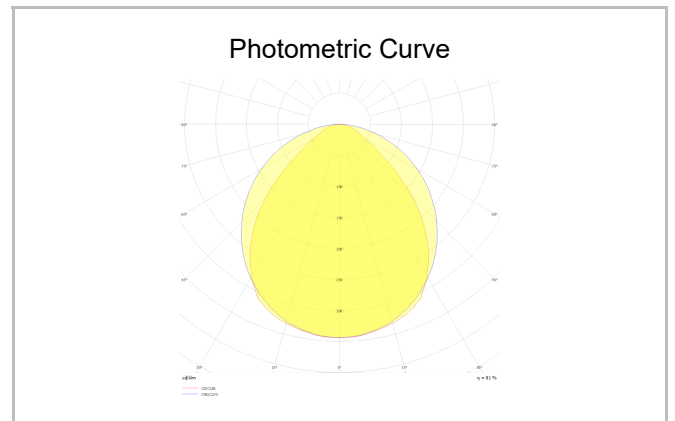

# Square Level

SQL 027 009 027A 8040 10 99 OP 20 00

Recessed Downlight & Spot Luminary

<b>Luminaire Group</b>	Downlight & Spot
<b>Mounting Type</b>	Recessed
<b>Luminaire Color</b>	RAL 9005 - RAL 9010 - RAL 9006
<b>Housing</b>	Aluminum DKP Sheet
<b>Optics</b>	Opal Diffuser
<b>Light Source</b>	LED
<b>Electrical Protection Class</b>	CLASS II
<b>IP</b>	20
<b>IK</b>	02
<b>Operating Temperature</b>	-20°C / +40°C
<b>Luminous Flux</b>	2430
<b>Consumption Power</b>	27
<b>Luminaire Efficiency</b>	90 lm/W
<b>Color Rendering (CRI)</b>	>80
<b>Light Color Temperature (CCT)</b>	2700K/3000K/4000K/6500K
<b>Color Tolerance</b>	< 3 SDCM
<b>Driver Type</b>	On/Off
<b>Driver Brand</b>	Tridonic
<b>LED Brand</b>	Samsung
<b>Input Voltage / Frequency</b>	220-240 V AC 50/60 Hz
<b>Power Factor</b>	>0.9
<b>Surge</b>	1kV
<b>THD (AKIM)</b>	>%20
<b>LED life</b>	>70.000 hours
<b>Option</b>	On-Off / Dali / 1-10V / With Emergency Kit

SKU	Product Code	Power (W)	Luminous Flux (LM)	CRI	CCT (K)	Optics	Dimensions (mm)
13503153	SQL 027 009 027A 8040 10 99 OP 20 00	27	2430	>80	4000	120° Diffuser	300x120x92

[www.atellighting.com](http://www.atellighting.com)