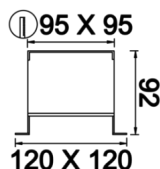

Square Level

SQL 012 009 009A 8040 10 99 OP 20 00

Recessed Downlight & Spot Luminary

Luminaire Group	Downlight & Spot
Mounting Type	Recessed
Luminaire Color	RAL 9005 - RAL 9010 - RAL 9006
Housing	Aluminum DKP Sheet
Optics	Opal Diffuser
Light Source	LED
Electrical Protection Class	CLASS II
IP	20
IK	02
Operating Temperature	-20°C / +40°C
Luminous Flux	810
Consumption Power	9
Luminaire Efficiency	90 lm/W
Color Rendering (CRI)	>80
Light Color Temperature (CCT)	2700K/3000K/4000K/6500K
Color Tolerance	< 3 SDCM
Driver Type	On/Off
Driver Brand	Tridonic
LED Brand	Samsung
Input Voltage / Frequency	220-240 V AC 50/60 Hz
Power Factor	>0.9
Surge	1kV
THD (AKIM)	>%20
LED life	>70.000 hours
Option	On-Off / Dali / 1-10V / With Emergency Kit

Technical Drawing

Photometric Curve

SKU	Product Code	Power (W)	Luminous Flux (LM)	CRI	CCT (K)	Optics	Dimensions (mm)
13503105	SQL 012 009 009A 8040 10 99 OP 20 00	9	810	>80	4000	120° Diffuser	120x120x92