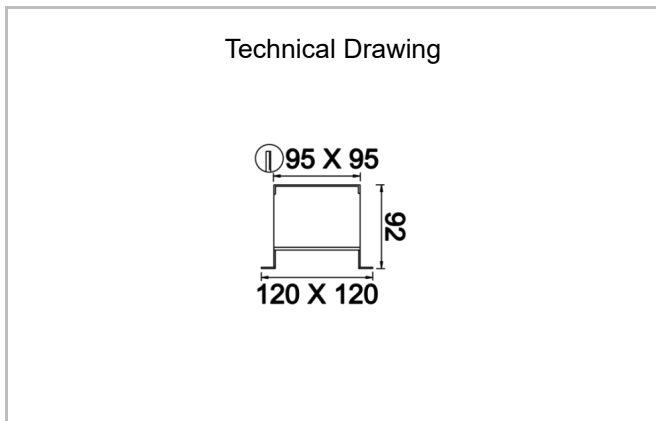

Square Level

SQL 012 009 009A 8040 10 99 OP 20 00

Recessed Downlight & Spot Luminary

Luminaire Group	Downlight & Spot
Mounting Type	Recessed
Luminaire Color	RAL 9005 - RAL 9010 - RAL 9006
Housing	Aluminum DKP Sheet
Optics	Opal Diffuser
Light Source	LED
Electrical Protection Class	CLASS II
IP	20
IK	02
Operating Temperature	-20°C / +40°C
Luminous Flux	810
Consumption Power	9
Luminaire Efficiency	90 lm/W
Color Rendering (CRI)	>80
Light Color Temperature (CCT)	2700K/3000K/4000K/6500K
Color Tolerance	< 3 SDCM
Driver Type	On/Off
Driver Brand	Tridonic
LED Brand	Samsung
Input Voltage / Frequency	220-240 V AC 50/60 Hz
Power Factor	>0.9
Surge	1kV
THD (AKIM)	>%20
LED life	>70.000 hours
Option	On-Off / Dali / 1-10V / With Emergency Kit

SKU	Product Code	Power (W)	Luminous Flux (LM)	CRI	CCT (K)	Optics	Dimensions (mm)
13503105	SQL 012 009 009A 8040 10 99 OP 20 00	9	810	>80	4000	120° Diffuser	120x120x92