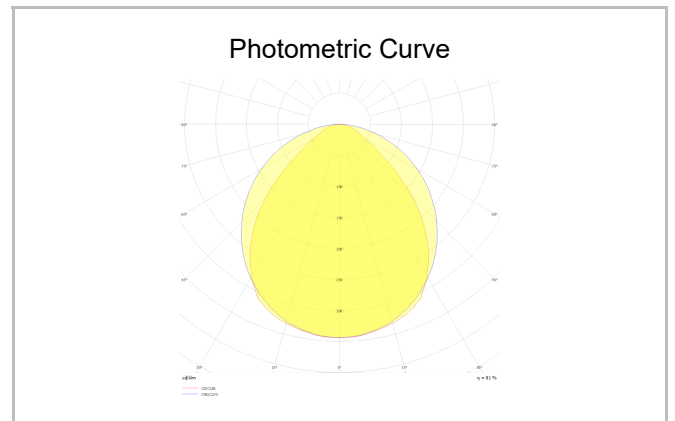

Square Level

SQL 012 009 009A 8040 10 99 OP 20 00

Recessed Downlight & Spot Luminary

Luminaire Group	Downlight & Spot
Mounting Type	Recessed
Luminaire Color	RAL 9005 - RAL 9010 - RAL 9006
Housing	Aluminum DKP Sheet
Optics	Opal Diffuser
Light Source	LED
Electrical Protection Class	CLASS II
IP	20
IK	02
Operating Temperature	-20°C / +40°C
Luminous Flux	810
Consumption Power	9
Luminaire Efficiency	90 lm/W
Color Rendering (CRI)	>80
Light Color Temperature (CCT)	2700K/3000K/4000K/6500K
Color Tolerance	< 3 SDCM
Driver Type	On/Off
Driver Brand	Tridonic
LED Brand	Samsung
Input Voltage / Frequency	220-240 V AC 50/60 Hz
Power Factor	>0.9
Surge	1kV
THD (AKIM)	>%20
LED life	>70.000 hours
Option	On-Off / Dali / 1-10V / With Emergency Kit

SKU	Product Code	Power (W)	Luminous Flux (LM)	CRI	CCT (K)	Optics	Dimensions (mm)
13503105	SQL 012 009 009A 8040 10 99 OP 20 00	9	810	>80	4000	120° Diffuser	120x120x92