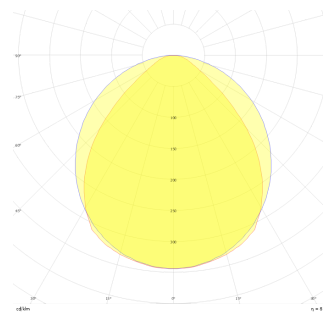

Square Level

SQL 012 009 009A 8040 10 99 OP 20 00

Recessed Downlight & Spot Luminary

Luminaire Group	Downlight & Spot
Mounting Type	Recessed
Luminaire Color	RAL 9005 - RAL 9010 - RAL 9006
Housing	Aluminum DKP Sheet
Optics	Opal Diffuser
Light Source	LED
Electrical Protection Class	CLASS II
IP	20
IK	02
Operating Temperature	-20°C / +40°C
Luminous Flux	810
Consumption Power	9
Luminaire Efficiency	90 lm/W
Color Rendering (CRI)	>80
Light Color Temperature (CCT)	2700K/3000K/4000K/6500K
Color Tolerance	< 3 SDCM
Driver Type	On/Off
Driver Brand	Tridonic
LED Brand	Samsung
Input Voltage / Frequency	220-240 V AC 50/60 Hz
Power Factor	>0.9
Surge	1kV
THD (AKIM)	>%20
LED life	>70.000 hours
Option	On-Off / Dali / 1-10V / With Emergency Kit

Technical Drawing

Photometric Curve

SKU	Product Code	Power (W)	Luminous Flux (LM)	CRI	CCT (K)	Optics	Dimensions (mm)
13503105	SQL 012 009 009A 8040 10 99 OP 20 00	9	810	>80	4000	120° Diffuser	120x120x92