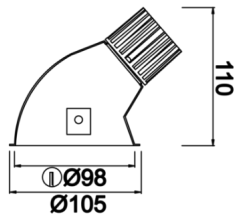

Pain

PAI 010 011 007A 8040 10 30 SD 44 00

Recessed Downlight & Spot Luminary

Luminaire Group	Downlight & Spot
Mounting Type	Recessed
Luminary Color	RAL 9005 - RAL 9010
Housing	Aluminum Injection
Optics	15° 30° 40° Reflector & Transparent Diffuser
Light Source	LED
Electrical Protection Class	CLASS II
IP	44
IK	02
Operating Temperature	-20°C / +40°C
Luminous Flux	630
Consumption Power	7
Luminaire Efficiency	90 lm/W
Color Rendering (CRI)	>80
Light Color Temperature (CCT)	2700K/3000K/4000K/6500K
Color Tolerance	< 3 SDCM
Driver Type	On/Off
Driver Brand	Tridonic
LED Brand	Samsung
Input Voltage / Frequency	220-240 V AC 50/60 Hz
Power Factor	>0.9
Surge	1kV
THD (AKIM)	>%20
LED life	>100.000 hours
Option	On-Off / Dali / 1-10V / With Emergency Kit

Technical Drawing

Photometric Curve

SKU	Product Code	Power (W)	Luminous Flux (LM)	CRI	CCT (K)	Optics	Dimensions (mm)
13001429	PAI 010 011 007A 8040 10 30 SD 44 00	7	630	>80	4000	30° Reflector	Ø105