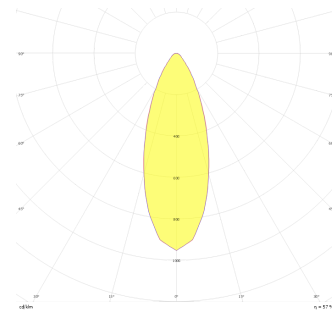

Pain

PAI 010 011 007A 8040 10 30 SD 44 00

Recessed Downlight & Spot Luminary

Luminaire Group	Downlight & Spot
Mounting Type	Recessed
Luminary Color	RAL 9005 - RAL 9010
Housing	Aluminum Injection
Optics	15° 30° 40° Reflector & Transparent Diffuser
Light Source	LED
Electrical Protection Class	CLASS II
IP	44
IK	02
Operating Temperature	-20°C / +40°C
Luminous Flux	630
Consumption Power	7
Luminaire Efficiency	90 lm/W
Color Rendering (CRI)	>80
Light Color Temperature (CCT)	2700K/3000K/4000K/6500K
Color Tolerance	< 3 SDCM
Driver Type	On/Off
Driver Brand	Tridonic
LED Brand	Samsung
Input Voltage / Frequency	220-240 V AC 50/60 Hz
Power Factor	>0.9
Surge	1kV
THD (AKIM)	>%20
LED life	>100.000 hours
Option	On-Off / Dali / 1-10V / With Emergency Kit

Technical Drawing

Photometric Curve

SKU	Product Code	Power (W)	Luminous Flux (LM)	CRI	CCT (K)	Optics	Dimensions (mm)
13001429	PAI 010 011 007A 8040 10 30 SD 44 00	7	630	>80	4000	30° Reflector	Ø105