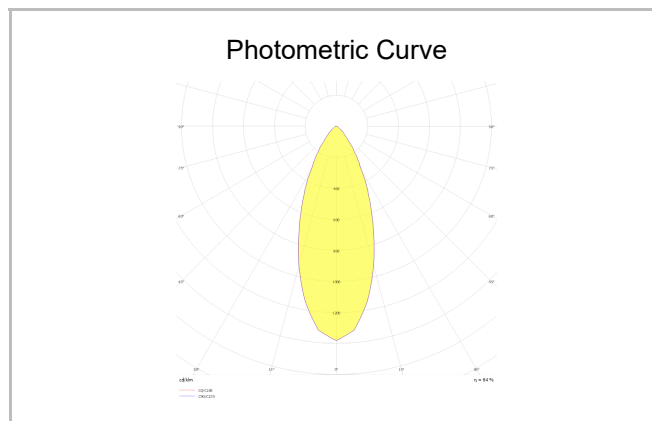

Ozzo Trimless

OZZ 009 009 013T 8040 10 40 SD 40 00

Recessed Downlight & Spot Luminary

Luminaire Group	Downlight & Spot
Mounting Type	Recessed
Luminaire Color	RAL 9005 - RAL 9006 - RAL 9010
Housing	DKP Sheet
Optics	15° 30° 40° Reflector & Opal Diffuser
Light Source	LED
Electrical Protection Class	CLASS II
IP	44
IK	02
Operating Temperature	-20°C / +40°C
Luminous Flux	1170
Consumption Power	13
Luminaire Efficiency	90 lm/W
Color Rendering (CRI)	>80
Light Color Temperature (CCT)	2700K/3000K/4000K/6500K
Color Tolerance	< 3 SDCM
Driver Type	On/Off
Driver Brand	Tridonic
LED Brand	Samsung
Input Voltage / Frequency	220-240 V AC 50/60 Hz
Power Factor	>0.9
Surge	1kV
THD (AKIM)	>%20
LED life	>70.000 hours
Option	On-Off / Dali / 1-10V / With Emergency Kit

SKU	Product Code	Power (W)	Luminous Flux (LM)	CRI	CCT (K)	Optics	Dimensions (mm)
13500157	OZZ 009 009 013T 8040 10 40 SD 40 00	13	1170	>80	4000	40° Reflector	93x93x98

www.atellighting.com