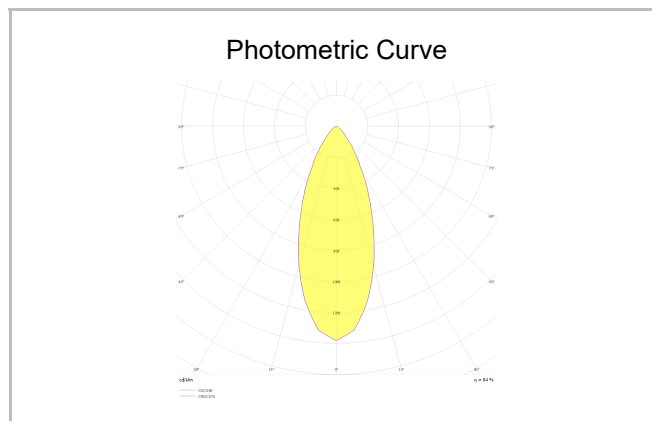

# Ozzo Trimless

OZZ 009 009 013T 8040 10 40 SD 40 00

Recessed Downlight & Spot Luminary

<b>Luminaire Group</b>	Downlight & Spot
<b>Mounting Type</b>	Recessed
<b>Luminary Color</b>	RAL 9005 - RAL 9006 - RAL 9010
<b>Housing</b>	DKP Sheet
<b>Optics</b>	15° 30° 40° Reflector & Opal Diffuser
<b>Light Source</b>	LED
<b>Electrical Protection Class</b>	CLASS II
<b>IP</b>	44
<b>IK</b>	02
<b>Operating Temperature</b>	-20°C / +40°C
<b>Luminous Flux</b>	1170
<b>Consumption Power</b>	13
<b>Luminaire Efficiency</b>	90 lm/W
<b>Color Rendering (CRI)</b>	>80
<b>Light Color Temperature (CCT)</b>	2700K/3000K/4000K/6500K
<b>Color Tolerance</b>	< 3 SDCM
<b>Driver Type</b>	On/Off
<b>Driver Brand</b>	Tridonic
<b>LED Brand</b>	Samsung
<b>Input Voltage / Frequency</b>	220-240 V AC 50/60 Hz
<b>Power Factor</b>	>0.9
<b>Surge</b>	1kV
<b>THD (AKIM)</b>	>%20
<b>LED life</b>	>70.000 hours
<b>Option</b>	On-Off / Dali / 1-10V / With Emergency Kit

SKU	Product Code	Power (W)	Luminous Flux (LM)	CRI	CCT (K)	Optics	Dimensions (mm)
13500157	OZZ 009 009 013T 8040 10 40 SD 40 00	13	1170	>80	4000	40° Reflector	93x93x98

[www.atellighting.com](http://www.atellighting.com)