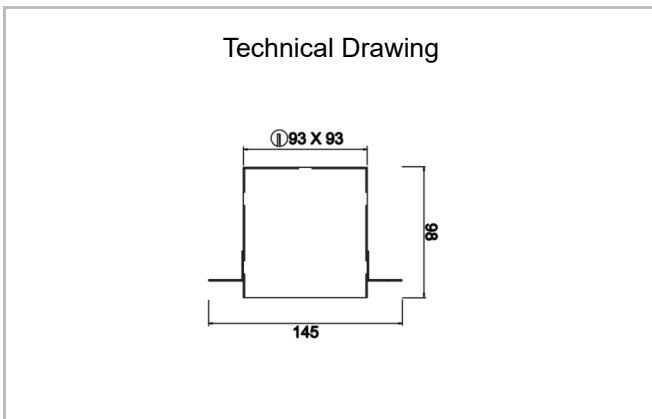

Ozzo Trimless

OZZ 009 009 013T 8040 10 40 SD 40 00

Recessed Downlight & Spot Luminary

Luminaire Group	Downlight & Spot
Mounting Type	Recessed
Luminaire Color	RAL 9005 - RAL 9006 - RAL 9010
Housing	DKP Sheet
Optics	15° 30° 40° Reflector & Opal Diffuser
Light Source	LED
Electrical Protection Class	CLASS II
IP	44
IK	02
Operating Temperature	-20°C / +40°C
Luminous Flux	1170
Consumption Power	13
Luminaire Efficiency	90 lm/W
Color Rendering (CRI)	>80
Light Color Temperature (CCT)	2700K/3000K/4000K/6500K
Color Tolerance	< 3 SDCM
Driver Type	On/Off
Driver Brand	Tridonic
LED Brand	Samsung
Input Voltage / Frequency	220-240 V AC 50/60 Hz
Power Factor	>0.9
Surge	1kV
THD (AKIM)	>%20
LED life	>70.000 hours
Option	On-Off / Dali / 1-10V / With Emergency Kit

SKU	Product Code	Power (W)	Luminous Flux (LM)	CRI	CCT (K)	Optics	Dimensions (mm)
13500157	OZZ 009 009 013T 8040 10 40 SD 40 00	13	1170	>80	4000	40° Reflector	93x93x98

www.atellighting.com