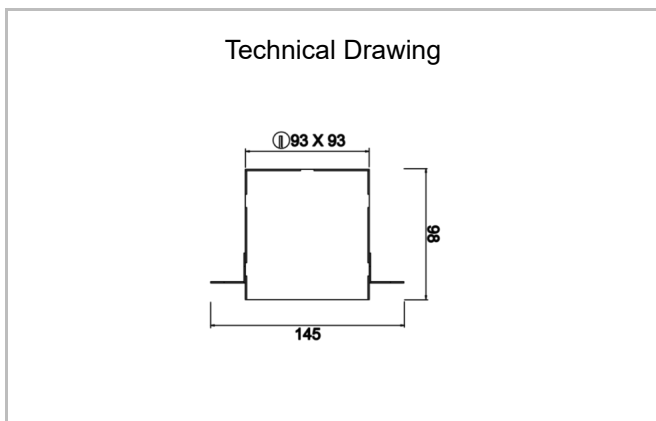

Ozzo Trimless

OZZ 009 009 013T 8040 10 40 SD 40 00

Recessed Downlight & Spot Luminary

Luminaire Group	Downlight & Spot
Mounting Type	Recessed
Luminaire Color	RAL 9005 - RAL 9006 - RAL 9010
Housing	DKP Sheet
Optics	15° 30° 40° Reflector & Opal Diffuser
Light Source	LED
Electrical Protection Class	CLASS II
IP	44
IK	02
Operating Temperature	-20°C / +40°C
Luminous Flux	1170
Consumption Power	13
Luminaire Efficiency	90 lm/W
Color Rendering (CRI)	>80
Light Color Temperature (CCT)	2700K/3000K/4000K/6500K
Color Tolerance	< 3 SDCM
Driver Type	On/Off
Driver Brand	Tridonic
LED Brand	Samsung
Input Voltage / Frequency	220-240 V AC 50/60 Hz
Power Factor	>0.9
Surge	1kV
THD (AKIM)	>%20
LED life	>70.000 hours
Option	On-Off / Dali / 1-10V / With Emergency Kit

SKU	Product Code	Power (W)	Luminous Flux (LM)	CRI	CCT (K)	Optics	Dimensions (mm)
13500157	OZZ 009 009 013T 8040 10 40 SD 40 00	13	1170	>80	4000	40° Reflector	93x93x98

www.atellighting.com