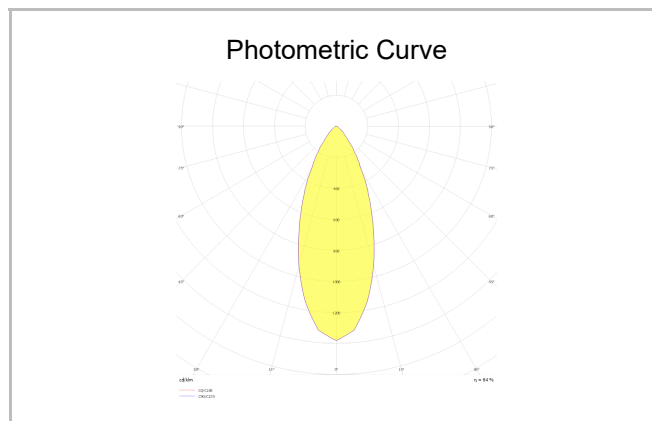

Ozzo Trimless

OZZ 009 009 013T 8040 10 40 SD 40 00

Recessed Downlight & Spot Luminary

Luminaire Group	Downlight & Spot
Mounting Type	Recessed
Luminaire Color	RAL 9005 - RAL 9006 - RAL 9010
Housing	DKP Sheet
Optics	15° 30° 40° Reflector & Opal Diffuser
Light Source	LED
Electrical Protection Class	CLASS II
IP	44
IK	02
Operating Temperature	-20°C / +40°C
Luminous Flux	1170
Consumption Power	13
Luminaire Efficiency	90 lm/W
Color Rendering (CRI)	>80
Light Color Temperature (CCT)	2700K/3000K/4000K/6500K
Color Tolerance	< 3 SDCM
Driver Type	On/Off
Driver Brand	Tridonic
LED Brand	Samsung
Input Voltage / Frequency	220-240 V AC 50/60 Hz
Power Factor	>0.9
Surge	1kV
THD (AKIM)	>%20
LED life	>70.000 hours
Option	On-Off / Dali / 1-10V / With Emergency Kit

SKU	Product Code	Power (W)	Luminous Flux (LM)	CRI	CCT (K)	Optics	Dimensions (mm)
13500157	OZZ 009 009 013T 8040 10 40 SD 40 00	13	1170	>80	4000	40° Reflector	93x93x98