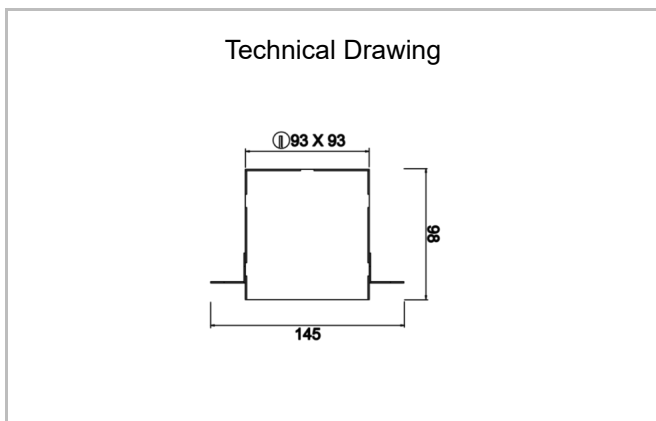

Ozzo Trimless

OZZ 009 009 013T 8040 10 40 SD 40 00

Recessed Downlight & Spot Luminary

Luminaire Group	Downlight & Spot
Mounting Type	Recessed
Luminaire Color	RAL 9005 - RAL 9006 - RAL 9010
Housing	DKP Sheet
Optics	15° 30° 40° Reflector & Opal Diffuser
Light Source	LED
Electrical Protection Class	CLASS II
IP	44
IK	02
Operating Temperature	-20°C / +40°C
Luminous Flux	1170
Consumption Power	13
Luminaire Efficiency	90 lm/W
Color Rendering (CRI)	>80
Light Color Temperature (CCT)	2700K/3000K/4000K/6500K
Color Tolerance	< 3 SDCM
Driver Type	On/Off
Driver Brand	Tridonic
LED Brand	Samsung
Input Voltage / Frequency	220-240 V AC 50/60 Hz
Power Factor	>0.9
Surge	1kV
THD (AKIM)	>%20
LED life	>70.000 hours
Option	On-Off / Dali / 1-10V / With Emergency Kit

SKU	Product Code	Power (W)	Luminous Flux (LM)	CRI	CCT (K)	Optics	Dimensions (mm)
13500157	OZZ 009 009 013T 8040 10 40 SD 40 00	13	1170	>80	4000	40° Reflector	93x93x98