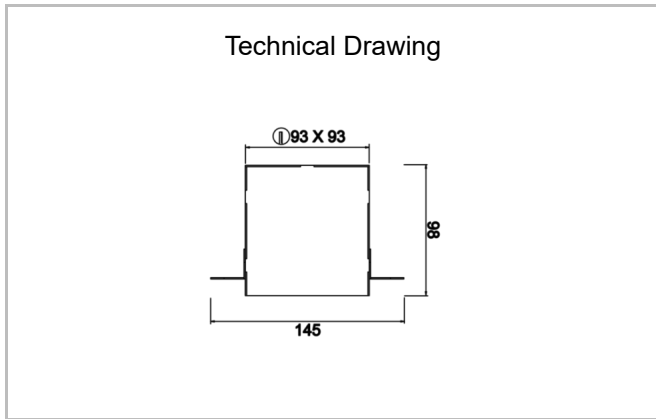

Ozzo Trimless

OZZ 009 009 013T 8040 10 40 SD 40 00

Recessed Downlight & Spot Luminary

Luminaire Group	Downlight & Spot
Mounting Type	Recessed
Luminaire Color	RAL 9005 - RAL 9006 - RAL 9010
Housing	DKP Sheet
Optics	15° 30° 40° Reflector & Opal Diffuser
Light Source	LED
Electrical Protection Class	CLASS II
IP	44
IK	02
Operating Temperature	-20°C / +40°C
Luminous Flux	1170
Consumption Power	13
Luminaire Efficiency	90 lm/W
Color Rendering (CRI)	>80
Light Color Temperature (CCT)	2700K/3000K/4000K/6500K
Color Tolerance	< 3 SDCM
Driver Type	On/Off
Driver Brand	Tridonic
LED Brand	Samsung
Input Voltage / Frequency	220-240 V AC 50/60 Hz
Power Factor	>0.9
Surge	1kV
THD (AKIM)	>%20
LED life	>70.000 hours
Option	On-Off / Dali / 1-10V / With Emergency Kit

SKU	Product Code	Power (W)	Luminous Flux (LM)	CRI	CCT (K)	Optics	Dimensions (mm)
13500157	OZZ 009 009 013T 8040 10 40 SD 40 00	13	1170	>80	4000	40° Reflector	93x93x98