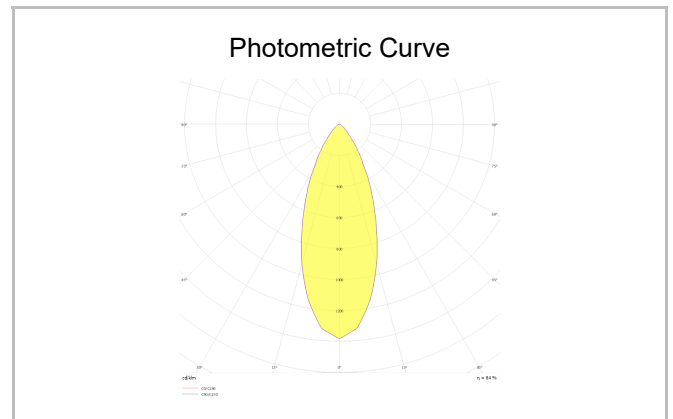

Ozzo Trimless

OZZ 009 009 013T 8040 10 40 SD 40 00

Recessed Downlight & Spot Luminary

Luminaire Group	Downlight & Spot
Mounting Type	Recessed
Luminaire Color	RAL 9005 - RAL 9006 - RAL 9010
Housing	DKP Sheet
Optics	15° 30° 40° Reflector & Opal Diffuser
Light Source	LED
Electrical Protection Class	CLASS II
IP	44
IK	02
Operating Temperature	-20°C / +40°C
Luminous Flux	1170
Consumption Power	13
Luminaire Efficiency	90 lm/W
Color Rendering (CRI)	>80
Light Color Temperature (CCT)	2700K/3000K/4000K/6500K
Color Tolerance	< 3 SDCM
Driver Type	On/Off
Driver Brand	Tridonic
LED Brand	Samsung
Input Voltage / Frequency	220-240 V AC 50/60 Hz
Power Factor	>0.9
Surge	1kV
THD (AKIM)	>%20
LED life	>70.000 hours
Option	On-Off / Dali / 1-10V / With Emergency Kit

SKU	Product Code	Power (W)	Luminous Flux (LM)	CRI	CCT (K)	Optics	Dimensions (mm)
13500157	OZZ 009 009 013T 8040 10 40 SD 40 00	13	1170	>80	4000	40° Reflector	93x93x98

www.atellighting.com