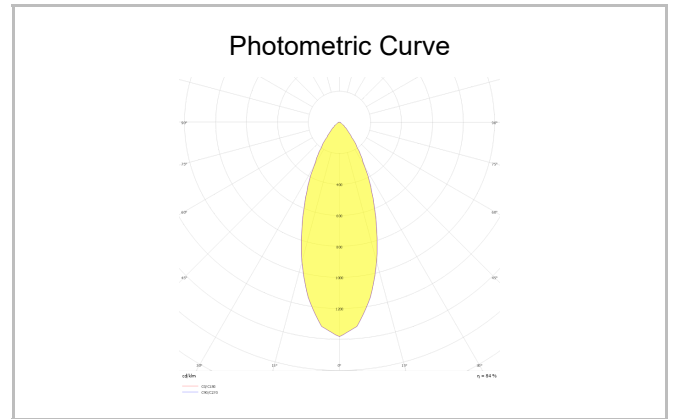

Ozzo Trimless

OZZ 009 009 013T 8040 10 40 SD 40 00

Recessed Downlight & Spot Luminary

Luminaire Group	Downlight & Spot
Mounting Type	Recessed
Luminaire Color	RAL 9005 - RAL 9006 - RAL 9010
Housing	DKP Sheet
Optics	15° 30° 40° Reflector & Opal Diffuser
Light Source	LED
Electrical Protection Class	CLASS II
IP	44
IK	02
Operating Temperature	-20°C / +40°C
Luminous Flux	1170
Consumption Power	13
Luminaire Efficiency	90 lm/W
Color Rendering (CRI)	>80
Light Color Temperature (CCT)	2700K/3000K/4000K/6500K
Color Tolerance	< 3 SDCM
Driver Type	On/Off
Driver Brand	Tridonic
LED Brand	Samsung
Input Voltage / Frequency	220-240 V AC 50/60 Hz
Power Factor	>0.9
Surge	1kV
THD (AKIM)	>%20
LED life	>70.000 hours
Option	On-Off / Dali / 1-10V / With Emergency Kit

SKU	Product Code	Power (W)	Luminous Flux (LM)	CRI	CCT (K)	Optics	Dimensions (mm)
13500157	OZZ 009 009 013T 8040 10 40 SD 40 00	13	1170	>80	4000	40° Reflector	93x93x98