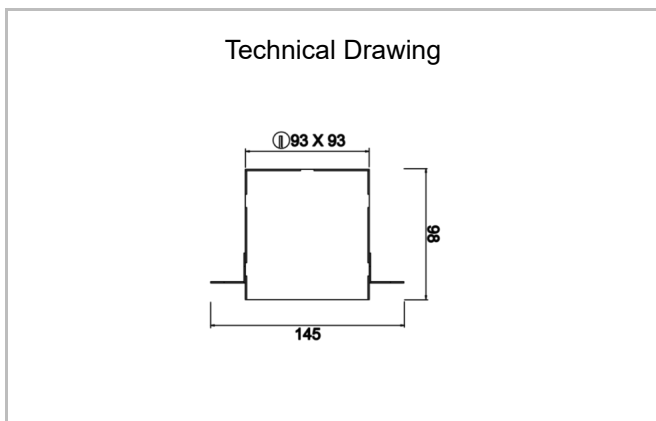

# Ozzo Trimless

OZZ 009 009 013T 8040 10 40 SD 40 00

Recessed Downlight & Spot Luminary

<b>Luminaire Group</b>	Downlight & Spot
<b>Mounting Type</b>	Recessed
<b>Luminary Color</b>	RAL 9005 - RAL 9006 - RAL 9010
<b>Housing</b>	DKP Sheet
<b>Optics</b>	15° 30° 40° Reflector & Opal Diffuser
<b>Light Source</b>	LED
<b>Electrical Protection Class</b>	CLASS II
<b>IP</b>	44
<b>IK</b>	02
<b>Operating Temperature</b>	-20°C / +40°C
<b>Luminous Flux</b>	1170
<b>Consumption Power</b>	13
<b>Luminaire Efficiency</b>	90 lm/W
<b>Color Rendering (CRI)</b>	>80
<b>Light Color Temperature (CCT)</b>	2700K/3000K/4000K/6500K
<b>Color Tolerance</b>	< 3 SDCM
<b>Driver Type</b>	On/Off
<b>Driver Brand</b>	Tridonic
<b>LED Brand</b>	Samsung
<b>Input Voltage / Frequency</b>	220-240 V AC 50/60 Hz
<b>Power Factor</b>	>0.9
<b>Surge</b>	1kV
<b>THD (AKIM)</b>	>%20
<b>LED life</b>	>70.000 hours
<b>Option</b>	On-Off / Dali / 1-10V / With Emergency Kit

SKU	Product Code	Power (W)	Luminous Flux (LM)	CRI	CCT (K)	Optics	Dimensions (mm)
13500157	OZZ 009 009 013T 8040 10 40 SD 40 00	13	1170	>80	4000	40° Reflector	93x93x98

[www.atellighting.com](http://www.atellighting.com)