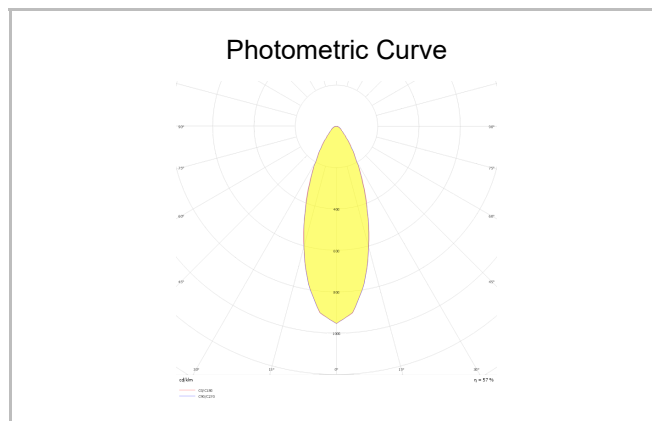

# Ozzo Trimless

OZZ 009 009 013T 8040 10 30 SD 40 00

Recessed Downlight & Spot Luminary

<b>Luminaire Group</b>	Downlight & Spot
<b>Mounting Type</b>	Recessed
<b>Luminaire Color</b>	RAL 9005 - RAL 9006 - RAL 9010
<b>Housing</b>	DKP Sheet
<b>Optics</b>	15° 30° 40° Reflector & Opal Diffuser
<b>Light Source</b>	LED
<b>Electrical Protection Class</b>	CLASS II
<b>IP</b>	44
<b>IK</b>	02
<b>Operating Temperature</b>	-20°C / +40°C
<b>Luminous Flux</b>	1170
<b>Consumption Power</b>	13
<b>Luminaire Efficiency</b>	90 lm/W
<b>Color Rendering (CRI)</b>	>80
<b>Light Color Temperature (CCT)</b>	2700K/3000K/4000K/6500K
<b>Color Tolerance</b>	< 3 SDCM
<b>Driver Type</b>	On/Off
<b>Driver Brand</b>	Tridonic
<b>LED Brand</b>	Samsung
<b>Input Voltage / Frequency</b>	220-240 V AC 50/60 Hz
<b>Power Factor</b>	>0.9
<b>Surge</b>	1kV
<b>THD (AKIM)</b>	>%20
<b>LED life</b>	>70.000 hours
<b>Option</b>	On-Off / Dali / 1-10V / With Emergency Kit

SKU	Product Code	Power (W)	Luminous Flux (LM)	CRI	CCT (K)	Optics	Dimensions (mm)
13500139	OZZ 009 009 013T 8040 10 30 SD 40 00	13	1170	>80	4000	30° Reflector	93x93x98