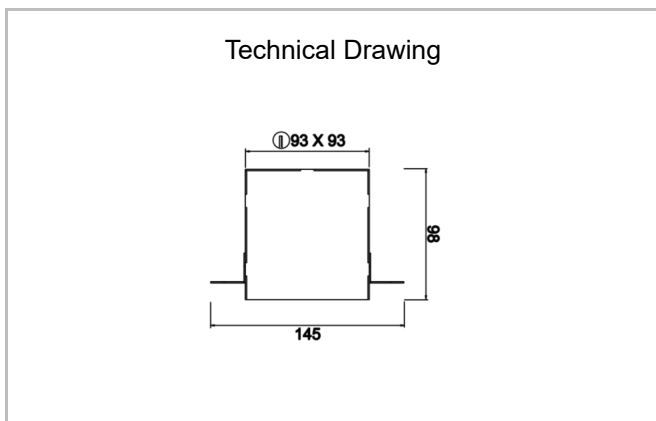

# Ozzo Trimless

OZZ 009 009 013T 8040 10 30 SD 40 00

Recessed Downlight & Spot Luminary

<b>Luminaire Group</b>	Downlight & Spot
<b>Mounting Type</b>	Recessed
<b>Luminaire Color</b>	RAL 9005 - RAL 9006 - RAL 9010
<b>Housing</b>	DKP Sheet
<b>Optics</b>	15° 30° 40° Reflector & Opal Diffuser
<b>Light Source</b>	LED
<b>Electrical Protection Class</b>	CLASS II
<b>IP</b>	44
<b>IK</b>	02
<b>Operating Temperature</b>	-20°C / +40°C
<b>Luminous Flux</b>	1170
<b>Consumption Power</b>	13
<b>Luminaire Efficiency</b>	90 lm/W
<b>Color Rendering (CRI)</b>	>80
<b>Light Color Temperature (CCT)</b>	2700K/3000K/4000K/6500K
<b>Color Tolerance</b>	< 3 SDCM
<b>Driver Type</b>	On/Off
<b>Driver Brand</b>	Tridonic
<b>LED Brand</b>	Samsung
<b>Input Voltage / Frequency</b>	220-240 V AC 50/60 Hz
<b>Power Factor</b>	>0.9
<b>Surge</b>	1kV
<b>THD (AKIM)</b>	>%20
<b>LED life</b>	>70.000 hours
<b>Option</b>	On-Off / Dali / 1-10V / With Emergency Kit

SKU	Product Code	Power (W)	Luminous Flux (LM)	CRI	CCT (K)	Optics	Dimensions (mm)
13500139	OZZ 009 009 013T 8040 10 30 SD 40 00	13	1170	>80	4000	30° Reflector	93x93x98