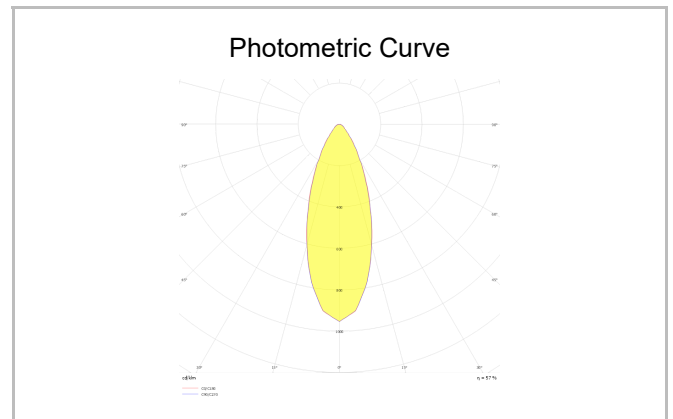

# Ozzo Trimless

OZZ 009 009 013T 8040 10 30 SD 40 00

Recessed Downlight & Spot Luminary

<b>Luminaire Group</b>	Downlight & Spot
<b>Mounting Type</b>	Recessed
<b>Luminaire Color</b>	RAL 9005 - RAL 9006 - RAL 9010
<b>Housing</b>	DKP Sheet
<b>Optics</b>	15° 30° 40° Reflector & Opal Diffuser
<b>Light Source</b>	LED
<b>Electrical Protection Class</b>	CLASS II
<b>IP</b>	44
<b>IK</b>	02
<b>Operating Temperature</b>	-20°C / +40°C
<b>Luminous Flux</b>	1170
<b>Consumption Power</b>	13
<b>Luminaire Efficiency</b>	90 lm/W
<b>Color Rendering (CRI)</b>	>80
<b>Light Color Temperature (CCT)</b>	2700K/3000K/4000K/6500K
<b>Color Tolerance</b>	< 3 SDCM
<b>Driver Type</b>	On/Off
<b>Driver Brand</b>	Tridonic
<b>LED Brand</b>	Samsung
<b>Input Voltage / Frequency</b>	220-240 V AC 50/60 Hz
<b>Power Factor</b>	>0.9
<b>Surge</b>	1kV
<b>THD (AKIM)</b>	>%20
<b>LED life</b>	>70.000 hours
<b>Option</b>	On-Off / Dali / 1-10V / With Emergency Kit

SKU	Product Code	Power (W)	Luminous Flux (LM)	CRI	CCT (K)	Optics	Dimensions (mm)
13500139	OZZ 009 009 013T 8040 10 30 SD 40 00	13	1170	>80	4000	30° Reflector	93x93x98

[www.atellighting.com](http://www.atellighting.com)