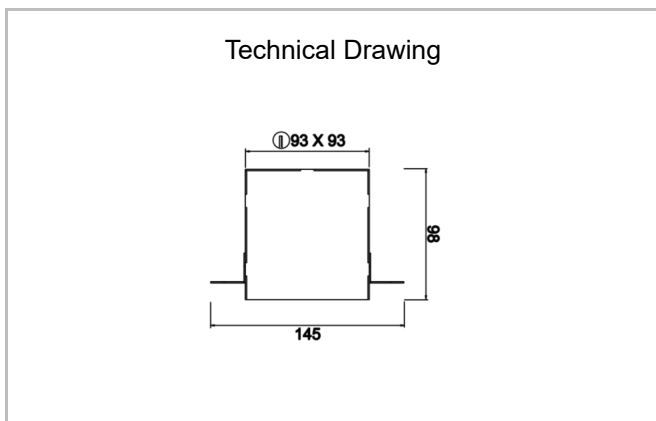

Ozzo Trimless

OZZ 009 009 013T 8040 10 30 SD 40 00

Recessed Downlight & Spot Luminary

Luminaire Group	Downlight & Spot
Mounting Type	Recessed
Luminaire Color	RAL 9005 - RAL 9006 - RAL 9010
Housing	DKP Sheet
Optics	15° 30° 40° Reflector & Opal Diffuser
Light Source	LED
Electrical Protection Class	CLASS II
IP	44
IK	02
Operating Temperature	-20°C / +40°C
Luminous Flux	1170
Consumption Power	13
Luminaire Efficiency	90 lm/W
Color Rendering (CRI)	>80
Light Color Temperature (CCT)	2700K/3000K/4000K/6500K
Color Tolerance	< 3 SDCM
Driver Type	On/Off
Driver Brand	Tridonic
LED Brand	Samsung
Input Voltage / Frequency	220-240 V AC 50/60 Hz
Power Factor	>0.9
Surge	1kV
THD (AKIM)	>%20
LED life	>70.000 hours
Option	On-Off / Dali / 1-10V / With Emergency Kit

SKU	Product Code	Power (W)	Luminous Flux (LM)	CRI	CCT (K)	Optics	Dimensions (mm)
13500139	OZZ 009 009 013T 8040 10 30 SD 40 00	13	1170	>80	4000	30° Reflector	93x93x98

www.atellighting.com