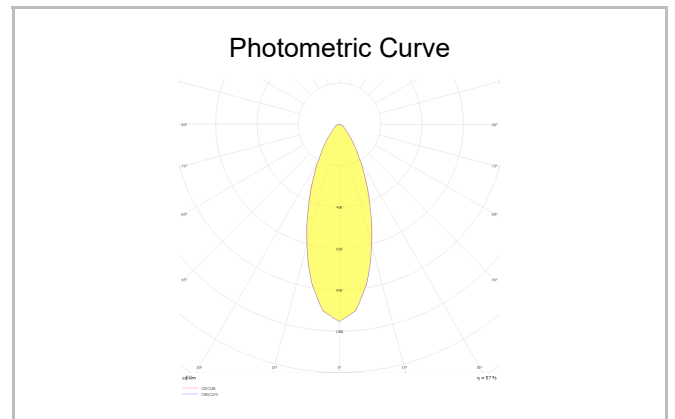

# Ozzo Trimless

OZZ 009 009 013T 8040 10 30 SD 40 00

Recessed Downlight & Spot Luminary

<b>Luminaire Group</b>	Downlight & Spot
<b>Mounting Type</b>	Recessed
<b>Luminaire Color</b>	RAL 9005 - RAL 9006 - RAL 9010
<b>Housing</b>	DKP Sheet
<b>Optics</b>	15° 30° 40° Reflector & Opal Diffuser
<b>Light Source</b>	LED
<b>Electrical Protection Class</b>	CLASS II
<b>IP</b>	44
<b>IK</b>	02
<b>Operating Temperature</b>	-20°C / +40°C
<b>Luminous Flux</b>	1170
<b>Consumption Power</b>	13
<b>Luminaire Efficiency</b>	90 lm/W
<b>Color Rendering (CRI)</b>	>80
<b>Light Color Temperature (CCT)</b>	2700K/3000K/4000K/6500K
<b>Color Tolerance</b>	< 3 SDCM
<b>Driver Type</b>	On/Off
<b>Driver Brand</b>	Tridonic
<b>LED Brand</b>	Samsung
<b>Input Voltage / Frequency</b>	220-240 V AC 50/60 Hz
<b>Power Factor</b>	>0.9
<b>Surge</b>	1kV
<b>THD (AKIM)</b>	>%20
<b>LED life</b>	>70.000 hours
<b>Option</b>	On-Off / Dali / 1-10V / With Emergency Kit

SKU	Product Code	Power (W)	Luminous Flux (LM)	CRI	CCT (K)	Optics	Dimensions (mm)
13500139	OZZ 009 009 013T 8040 10 30 SD 40 00	13	1170	>80	4000	30° Reflector	93x93x98

[www.atellighting.com](http://www.atellighting.com)