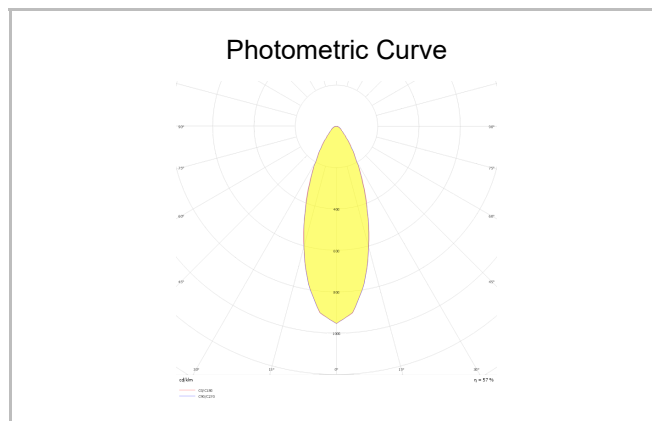

Ozzo Trimless

OZZ 009 009 013T 8040 10 30 SD 40 00

Recessed Downlight & Spot Luminary

Luminaire Group	Downlight & Spot
Mounting Type	Recessed
Luminaire Color	RAL 9005 - RAL 9006 - RAL 9010
Housing	DKP Sheet
Optics	15° 30° 40° Reflector & Opal Diffuser
Light Source	LED
Electrical Protection Class	CLASS II
IP	44
IK	02
Operating Temperature	-20°C / +40°C
Luminous Flux	1170
Consumption Power	13
Luminaire Efficiency	90 lm/W
Color Rendering (CRI)	>80
Light Color Temperature (CCT)	2700K/3000K/4000K/6500K
Color Tolerance	< 3 SDCM
Driver Type	On/Off
Driver Brand	Tridonic
LED Brand	Samsung
Input Voltage / Frequency	220-240 V AC 50/60 Hz
Power Factor	>0.9
Surge	1kV
THD (AKIM)	>%20
LED life	>70.000 hours
Option	On-Off / Dali / 1-10V / With Emergency Kit

SKU	Product Code	Power (W)	Luminous Flux (LM)	CRI	CCT (K)	Optics	Dimensions (mm)
13500139	OZZ 009 009 013T 8040 10 30 SD 40 00	13	1170	>80	4000	30° Reflector	93x93x98

www.atellighting.com