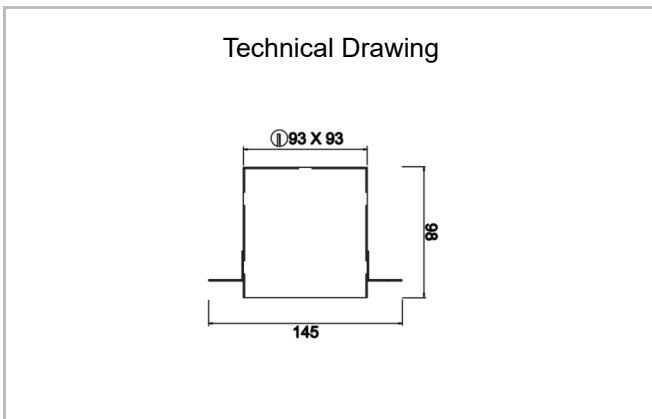

# Ozzo Trimless

OZZ 009 009 013T 8040 10 30 SD 40 00

Recessed Downlight & Spot Luminary

<b>Luminaire Group</b>	Downlight & Spot
<b>Mounting Type</b>	Recessed
<b>Luminaire Color</b>	RAL 9005 - RAL 9006 - RAL 9010
<b>Housing</b>	DKP Sheet
<b>Optics</b>	15° 30° 40° Reflector & Opal Diffuser
<b>Light Source</b>	LED
<b>Electrical Protection Class</b>	CLASS II
<b>IP</b>	44
<b>IK</b>	02
<b>Operating Temperature</b>	-20°C / +40°C
<b>Luminous Flux</b>	1170
<b>Consumption Power</b>	13
<b>Luminaire Efficiency</b>	90 lm/W
<b>Color Rendering (CRI)</b>	>80
<b>Light Color Temperature (CCT)</b>	2700K/3000K/4000K/6500K
<b>Color Tolerance</b>	< 3 SDCM
<b>Driver Type</b>	On/Off
<b>Driver Brand</b>	Tridonic
<b>LED Brand</b>	Samsung
<b>Input Voltage / Frequency</b>	220-240 V AC 50/60 Hz
<b>Power Factor</b>	>0.9
<b>Surge</b>	1kV
<b>THD (AKIM)</b>	>%20
<b>LED life</b>	>70.000 hours
<b>Option</b>	On-Off / Dali / 1-10V / With Emergency Kit

SKU	Product Code	Power (W)	Luminous Flux (LM)	CRI	CCT (K)	Optics	Dimensions (mm)
13500139	OZZ 009 009 013T 8040 10 30 SD 40 00	13	1170	>80	4000	30° Reflector	93x93x98

[www.atellighting.com](http://www.atellighting.com)