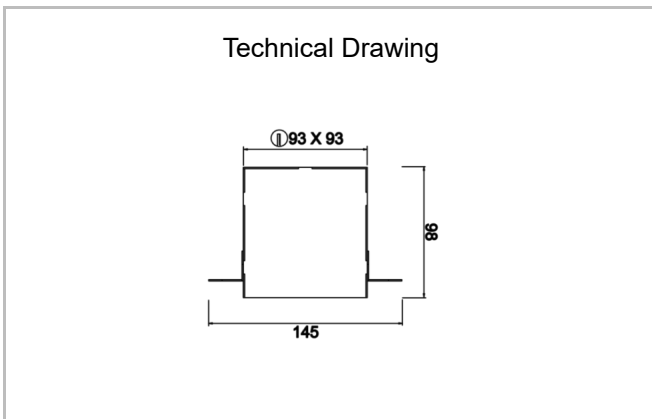

# Ozzo Trimless

OZZ 009 009 013T 8040 10 15 SD 40 00

Recessed Downlight & Spot Luminary

<b>Luminaire Group</b>	Downlight & Spot
<b>Mounting Type</b>	Recessed
<b>Luminaire Color</b>	RAL 9005 - RAL 9006 - RAL 9010
<b>Housing</b>	DKP Sheet
<b>Optics</b>	15° 30° 40° Reflector & Opal Diffuser
<b>Light Source</b>	LED
<b>Electrical Protection Class</b>	CLASS II
<b>IP</b>	44
<b>IK</b>	02
<b>Operating Temperature</b>	-20°C / +40°C
<b>Luminous Flux</b>	1170
<b>Consumption Power</b>	13
<b>Luminaire Efficiency</b>	90 lm/W
<b>Color Rendering (CRI)</b>	>80
<b>Light Color Temperature (CCT)</b>	2700K/3000K/4000K/6500K
<b>Color Tolerance</b>	< 3 SDCM
<b>Driver Type</b>	On/Off
<b>Driver Brand</b>	Tridonic
<b>LED Brand</b>	Samsung
<b>Input Voltage / Frequency</b>	220-240 V AC 50/60 Hz
<b>Power Factor</b>	>0.9
<b>Surge</b>	1kV
<b>THD (AKIM)</b>	>%20
<b>LED life</b>	>70.000 hours
<b>Option</b>	On-Off / Dali / 1-10V / With Emergency Kit

SKU	Product Code	Power (W)	Luminous Flux (LM)	CRI	CCT (K)	Optics	Dimensions (mm)
13500121	OZZ 009 009 013T 8040 10 15 SD 40 00	13	1170	>80	4000	15° Reflector	93x93x98

[www.atellighting.com](http://www.atellighting.com)