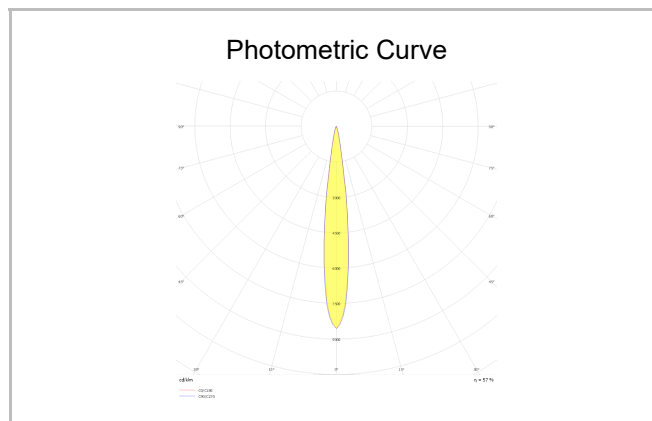

Ozzo Trimless

OZZ 009 009 013T 8040 10 15 SD 40 00

Recessed Downlight & Spot Luminary

Luminaire Group	Downlight & Spot
Mounting Type	Recessed
Luminaire Color	RAL 9005 - RAL 9006 - RAL 9010
Housing	DKP Sheet
Optics	15° 30° 40° Reflector & Opal Diffuser
Light Source	LED
Electrical Protection Class	CLASS II
IP	44
IK	02
Operating Temperature	-20°C / +40°C
Luminous Flux	1170
Consumption Power	13
Luminaire Efficiency	90 lm/W
Color Rendering (CRI)	>80
Light Color Temperature (CCT)	2700K/3000K/4000K/6500K
Color Tolerance	< 3 SDCM
Driver Type	On/Off
Driver Brand	Tridonic
LED Brand	Samsung
Input Voltage / Frequency	220-240 V AC 50/60 Hz
Power Factor	>0.9
Surge	1kV
THD (AKIM)	>%20
LED life	>70.000 hours
Option	On-Off / Dali / 1-10V / With Emergency Kit

SKU	Product Code	Power (W)	Luminous Flux (LM)	CRI	CCT (K)	Optics	Dimensions (mm)
13500121	OZZ 009 009 013T 8040 10 15 SD 40 00	13	1170	>80	4000	15° Reflector	93x93x98

www.atellighting.com