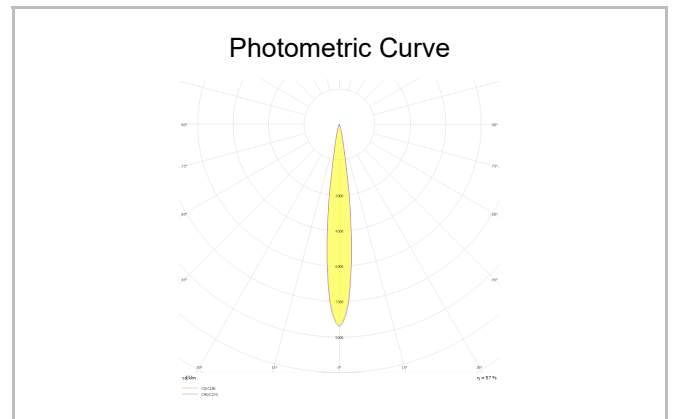

# Ozzo Trimless

OZZ 009 009 013T 8040 10 15 SD 40 00

Recessed Downlight & Spot Luminary

<b>Luminaire Group</b>	Downlight & Spot
<b>Mounting Type</b>	Recessed
<b>Luminaire Color</b>	RAL 9005 - RAL 9006 - RAL 9010
<b>Housing</b>	DKP Sheet
<b>Optics</b>	15° 30° 40° Reflector & Opal Diffuser
<b>Light Source</b>	LED
<b>Electrical Protection Class</b>	CLASS II
<b>IP</b>	44
<b>IK</b>	02
<b>Operating Temperature</b>	-20°C / +40°C
<b>Luminous Flux</b>	1170
<b>Consumption Power</b>	13
<b>Luminaire Efficiency</b>	90 lm/W
<b>Color Rendering (CRI)</b>	>80
<b>Light Color Temperature (CCT)</b>	2700K/3000K/4000K/6500K
<b>Color Tolerance</b>	< 3 SDCM
<b>Driver Type</b>	On/Off
<b>Driver Brand</b>	Tridonic
<b>LED Brand</b>	Samsung
<b>Input Voltage / Frequency</b>	220-240 V AC 50/60 Hz
<b>Power Factor</b>	>0.9
<b>Surge</b>	1kV
<b>THD (AKIM)</b>	>%20
<b>LED life</b>	>70.000 hours
<b>Option</b>	On-Off / Dali / 1-10V / With Emergency Kit

SKU	Product Code	Power (W)	Luminous Flux (LM)	CRI	CCT (K)	Optics	Dimensions (mm)
13500121	OZZ 009 009 013T 8040 10 15 SD 40 00	13	1170	>80	4000	15° Reflector	93x93x98

[www.atellighting.com](http://www.atellighting.com)