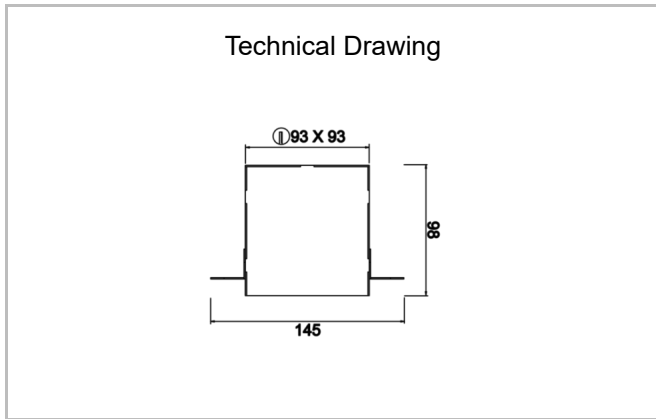

Ozzo Trimless

OZZ 009 009 013T 8040 10 15 SD 40 00

Recessed Downlight & Spot Luminary

Luminaire Group	Downlight & Spot
Mounting Type	Recessed
Luminaire Color	RAL 9005 - RAL 9006 - RAL 9010
Housing	DKP Sheet
Optics	15° 30° 40° Reflector & Opal Diffuser
Light Source	LED
Electrical Protection Class	CLASS II
IP	44
IK	02
Operating Temperature	-20°C / +40°C
Luminous Flux	1170
Consumption Power	13
Luminaire Efficiency	90 lm/W
Color Rendering (CRI)	>80
Light Color Temperature (CCT)	2700K/3000K/4000K/6500K
Color Tolerance	< 3 SDCM
Driver Type	On/Off
Driver Brand	Tridonic
LED Brand	Samsung
Input Voltage / Frequency	220-240 V AC 50/60 Hz
Power Factor	>0.9
Surge	1kV
THD (AKIM)	>%20
LED life	>70.000 hours
Option	On-Off / Dali / 1-10V / With Emergency Kit

SKU	Product Code	Power (W)	Luminous Flux (LM)	CRI	CCT (K)	Optics	Dimensions (mm)
13500121	OZZ 009 009 013T 8040 10 15 SD 40 00	13	1170	>80	4000	15° Reflector	93x93x98