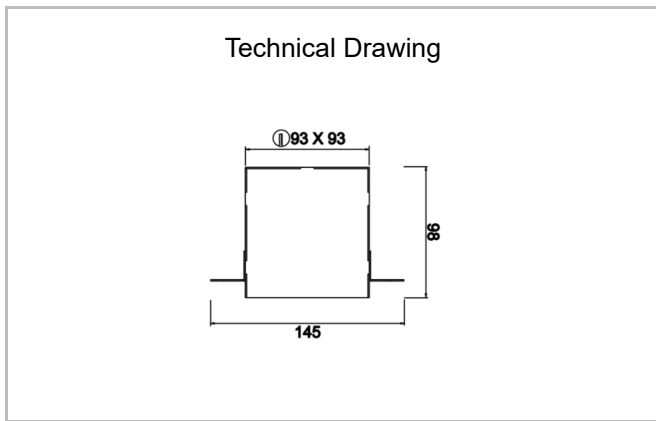

Ozzo Trimless

OZZ 009 009 013T 8040 10 15 SD 40 00

Recessed Downlight & Spot Luminary

Luminaire Group	Downlight & Spot
Mounting Type	Recessed
Luminaire Color	RAL 9005 - RAL 9006 - RAL 9010
Housing	DKP Sheet
Optics	15° 30° 40° Reflector & Opal Diffuser
Light Source	LED
Electrical Protection Class	CLASS II
IP	44
IK	02
Operating Temperature	-20°C / +40°C
Luminous Flux	1170
Consumption Power	13
Luminaire Efficiency	90 lm/W
Color Rendering (CRI)	>80
Light Color Temperature (CCT)	2700K/3000K/4000K/6500K
Color Tolerance	< 3 SDCM
Driver Type	On/Off
Driver Brand	Tridonic
LED Brand	Samsung
Input Voltage / Frequency	220-240 V AC 50/60 Hz
Power Factor	>0.9
Surge	1kV
THD (AKIM)	>%20
LED life	>70.000 hours
Option	On-Off / Dali / 1-10V / With Emergency Kit

SKU	Product Code	Power (W)	Luminous Flux (LM)	CRI	CCT (K)	Optics	Dimensions (mm)
13500121	OZZ 009 009 013T 8040 10 15 SD 40 00	13	1170	>80	4000	15° Reflector	93x93x98

www.atellighting.com