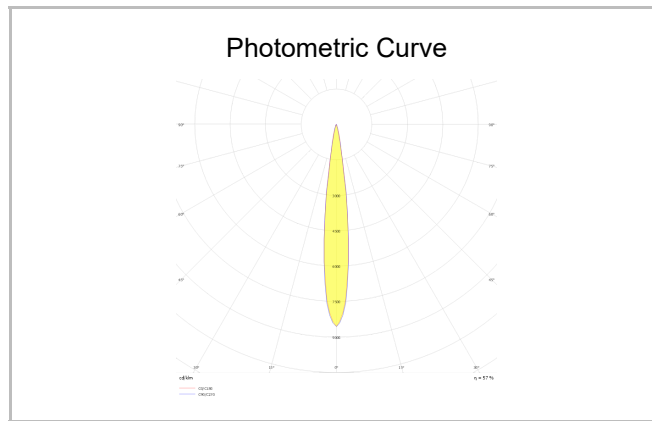

Ozzo Trimless

OZZ 009 009 013T 8040 10 15 SD 40 00

Recessed Downlight & Spot Luminary

Luminaire Group	Downlight & Spot
Mounting Type	Recessed
Luminaire Color	RAL 9005 - RAL 9006 - RAL 9010
Housing	DKP Sheet
Optics	15° 30° 40° Reflector & Opal Diffuser
Light Source	LED
Electrical Protection Class	CLASS II
IP	44
IK	02
Operating Temperature	-20°C / +40°C
Luminous Flux	1170
Consumption Power	13
Luminaire Efficiency	90 lm/W
Color Rendering (CRI)	>80
Light Color Temperature (CCT)	2700K/3000K/4000K/6500K
Color Tolerance	< 3 SDCM
Driver Type	On/Off
Driver Brand	Tridonic
LED Brand	Samsung
Input Voltage / Frequency	220-240 V AC 50/60 Hz
Power Factor	>0.9
Surge	1kV
THD (AKIM)	>%20
LED life	>70.000 hours
Option	On-Off / Dali / 1-10V / With Emergency Kit

SKU	Product Code	Power (W)	Luminous Flux (LM)	CRI	CCT (K)	Optics	Dimensions (mm)
13500121	OZZ 009 009 013T 8040 10 15 SD 40 00	13	1170	>80	4000	15° Reflector	93x93x98

www.atellighting.com