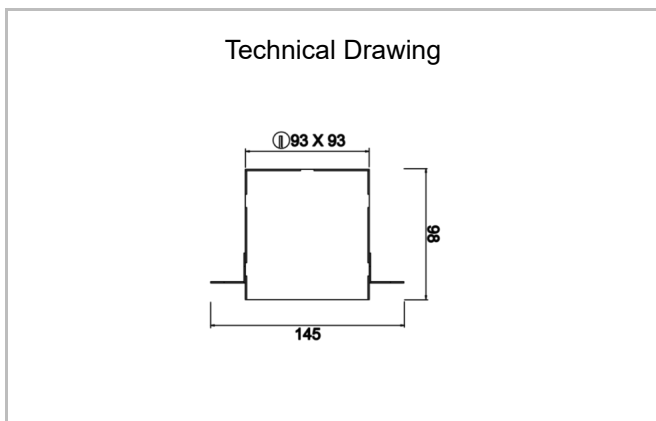

Ozzo Trimless

OZZ 009 009 013T 8040 10 15 SD 40 00

Recessed Downlight & Spot Luminary

Luminaire Group	Downlight & Spot
Mounting Type	Recessed
Luminaire Color	RAL 9005 - RAL 9006 - RAL 9010
Housing	DKP Sheet
Optics	15° 30° 40° Reflector & Opal Diffuser
Light Source	LED
Electrical Protection Class	CLASS II
IP	44
IK	02
Operating Temperature	-20°C / +40°C
Luminous Flux	1170
Consumption Power	13
Luminaire Efficiency	90 lm/W
Color Rendering (CRI)	>80
Light Color Temperature (CCT)	2700K/3000K/4000K/6500K
Color Tolerance	< 3 SDCM
Driver Type	On/Off
Driver Brand	Tridonic
LED Brand	Samsung
Input Voltage / Frequency	220-240 V AC 50/60 Hz
Power Factor	>0.9
Surge	1kV
THD (AKIM)	>%20
LED life	>70.000 hours
Option	On-Off / Dali / 1-10V / With Emergency Kit

SKU	Product Code	Power (W)	Luminous Flux (LM)	CRI	CCT (K)	Optics	Dimensions (mm)
13500121	OZZ 009 009 013T 8040 10 15 SD 40 00	13	1170	>80	4000	15° Reflector	93x93x98

www.atellighting.com