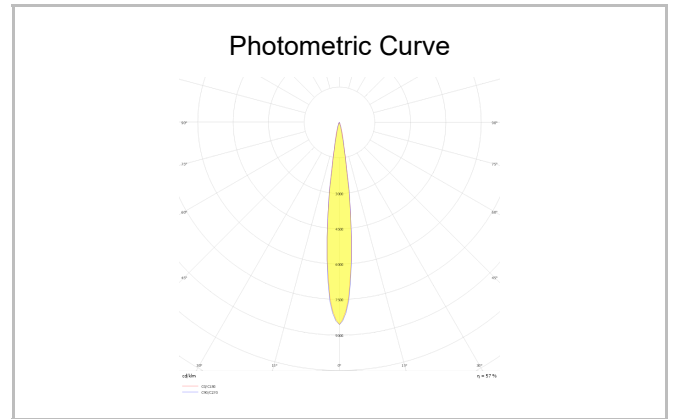

Ozzo Trimless

OZZ 009 009 013T 8040 10 15 SD 40 00

Recessed Downlight & Spot Luminary

Luminaire Group	Downlight & Spot
Mounting Type	Recessed
Luminaire Color	RAL 9005 - RAL 9006 - RAL 9010
Housing	DKP Sheet
Optics	15° 30° 40° Reflector & Opal Diffuser
Light Source	LED
Electrical Protection Class	CLASS II
IP	44
IK	02
Operating Temperature	-20°C / +40°C
Luminous Flux	1170
Consumption Power	13
Luminaire Efficiency	90 lm/W
Color Rendering (CRI)	>80
Light Color Temperature (CCT)	2700K/3000K/4000K/6500K
Color Tolerance	< 3 SDCM
Driver Type	On/Off
Driver Brand	Tridonic
LED Brand	Samsung
Input Voltage / Frequency	220-240 V AC 50/60 Hz
Power Factor	>0.9
Surge	1kV
THD (AKIM)	>%20
LED life	>70.000 hours
Option	On-Off / Dali / 1-10V / With Emergency Kit

SKU	Product Code	Power (W)	Luminous Flux (LM)	CRI	CCT (K)	Optics	Dimensions (mm)
13500121	OZZ 009 009 013T 8040 10 15 SD 40 00	13	1170	>80	4000	15° Reflector	93x93x98