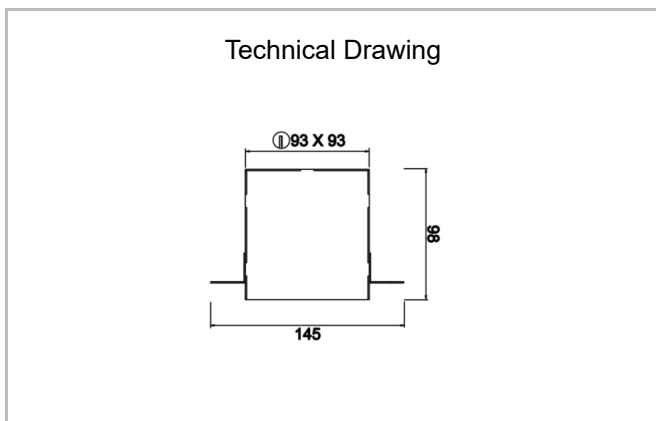

Ozzo Trimless

OZZ 009 009 009T 8040 10 30 SD 40 00

Recessed Downlight & Spot Luminary

Luminaire Group	Downlight & Spot
Mounting Type	Recessed
Luminaire Color	RAL 9005 - RAL 9006 - RAL 9010
Housing	DKP Sheet
Optics	15° 30° 40° Reflector & Opal Diffuser
Light Source	LED
Electrical Protection Class	CLASS II
IP	44
IK	02
Operating Temperature	-20°C / +40°C
Luminous Flux	890
Consumption Power	9
Luminaire Efficiency	90 lm/W
Color Rendering (CRI)	>80
Light Color Temperature (CCT)	2700K/3000K/4000K/6500K
Color Tolerance	< 3 SDCM
Driver Type	On/Off
Driver Brand	Tridonic
LED Brand	Samsung
Input Voltage / Frequency	220-240 V AC 50/60 Hz
Power Factor	>0.9
Surge	1kV
THD (AKIM)	>%20
LED life	>70.000 hours
Option	On-Off / Dali / 1-10V / With Emergency Kit

SKU	Product Code	Power (W)	Luminous Flux (LM)	CRI	CCT (K)	Optics	Dimensions (mm)
13500085	OZZ 009 009 009T 8040 10 30 SD 40 00	9	890	>80	4000	30° Reflector	93x93x98

www.atellighting.com