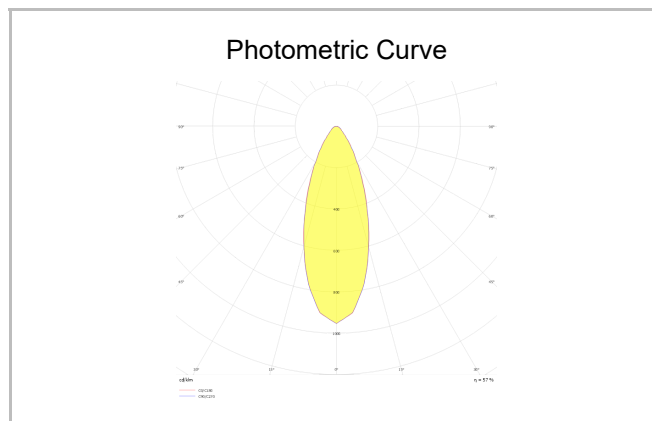

Ozzo Trimless

OZZ 009 009 009T 8040 10 30 SD 40 00

Recessed Downlight & Spot Luminary

Luminaire Group	Downlight & Spot
Mounting Type	Recessed
Luminaire Color	RAL 9005 - RAL 9006 - RAL 9010
Housing	DKP Sheet
Optics	15° 30° 40° Reflector & Opal Diffuser
Light Source	LED
Electrical Protection Class	CLASS II
IP	44
IK	02
Operating Temperature	-20°C / +40°C
Luminous Flux	890
Consumption Power	9
Luminaire Efficiency	90 lm/W
Color Rendering (CRI)	>80
Light Color Temperature (CCT)	2700K/3000K/4000K/6500K
Color Tolerance	< 3 SDCM
Driver Type	On/Off
Driver Brand	Tridonic
LED Brand	Samsung
Input Voltage / Frequency	220-240 V AC 50/60 Hz
Power Factor	>0.9
Surge	1kV
THD (AKIM)	>%20
LED life	>70.000 hours
Option	On-Off / Dali / 1-10V / With Emergency Kit

SKU	Product Code	Power (W)	Luminous Flux (LM)	CRI	CCT (K)	Optics	Dimensions (mm)
13500085	OZZ 009 009 009T 8040 10 30 SD 40 00	9	890	>80	4000	30° Reflector	93x93x98

www.atellighting.com