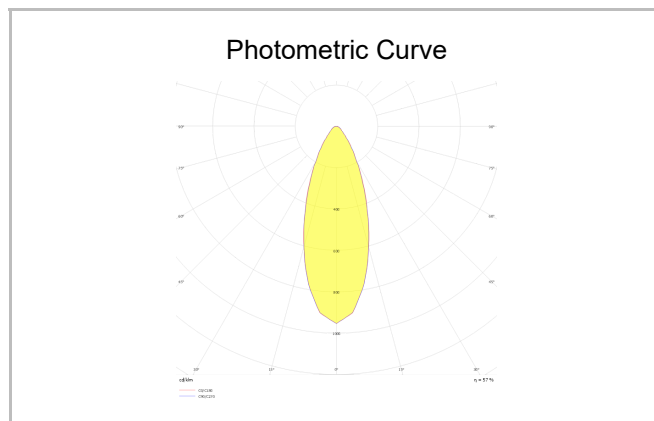

Ozzo Trimless

OZZ 009 009 009T 8040 10 30 SD 40 00

Recessed Downlight & Spot Luminary

Luminaire Group	Downlight & Spot
Mounting Type	Recessed
Luminaire Color	RAL 9005 - RAL 9006 - RAL 9010
Housing	DKP Sheet
Optics	15° 30° 40° Reflector & Opal Diffuser
Light Source	LED
Electrical Protection Class	CLASS II
IP	44
IK	02
Operating Temperature	-20°C / +40°C
Luminous Flux	890
Consumption Power	9
Luminaire Efficiency	90 lm/W
Color Rendering (CRI)	>80
Light Color Temperature (CCT)	2700K/3000K/4000K/6500K
Color Tolerance	< 3 SDCM
Driver Type	On/Off
Driver Brand	Tridonic
LED Brand	Samsung
Input Voltage / Frequency	220-240 V AC 50/60 Hz
Power Factor	>0.9
Surge	1kV
THD (AKIM)	>%20
LED life	>70.000 hours
Option	On-Off / Dali / 1-10V / With Emergency Kit

SKU	Product Code	Power (W)	Luminous Flux (LM)	CRI	CCT (K)	Optics	Dimensions (mm)
13500085	OZZ 009 009 009T 8040 10 30 SD 40 00	9	890	>80	4000	30° Reflector	93x93x98

www.atellighting.com