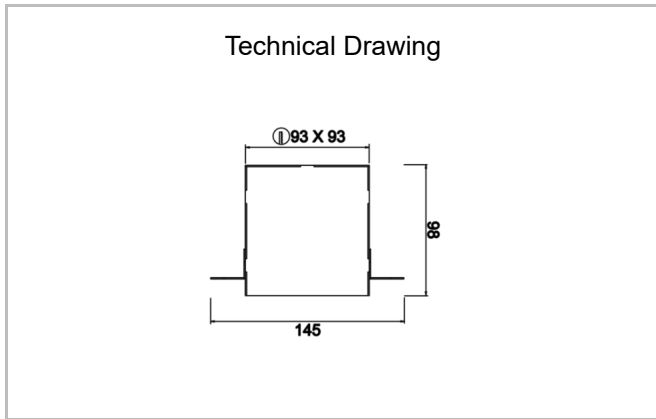

Ozzo Trimless

OZZ 009 009 009T 8040 10 30 SD 40 00

Recessed Downlight & Spot Luminary

Luminaire Group	Downlight & Spot
Mounting Type	Recessed
Luminaire Color	RAL 9005 - RAL 9006 - RAL 9010
Housing	DKP Sheet
Optics	15° 30° 40° Reflector & Opal Diffuser
Light Source	LED
Electrical Protection Class	CLASS II
IP	44
IK	02
Operating Temperature	-20°C / +40°C
Luminous Flux	890
Consumption Power	9
Luminaire Efficiency	90 lm/W
Color Rendering (CRI)	>80
Light Color Temperature (CCT)	2700K/3000K/4000K/6500K
Color Tolerance	< 3 SDCM
Driver Type	On/Off
Driver Brand	Tridonic
LED Brand	Samsung
Input Voltage / Frequency	220-240 V AC 50/60 Hz
Power Factor	>0.9
Surge	1kV
THD (AKIM)	>%20
LED life	>70.000 hours
Option	On-Off / Dali / 1-10V / With Emergency Kit

SKU	Product Code	Power (W)	Luminous Flux (LM)	CRI	CCT (K)	Optics	Dimensions (mm)
13500085	OZZ 009 009 009T 8040 10 30 SD 40 00	9	890	>80	4000	30° Reflector	93x93x98