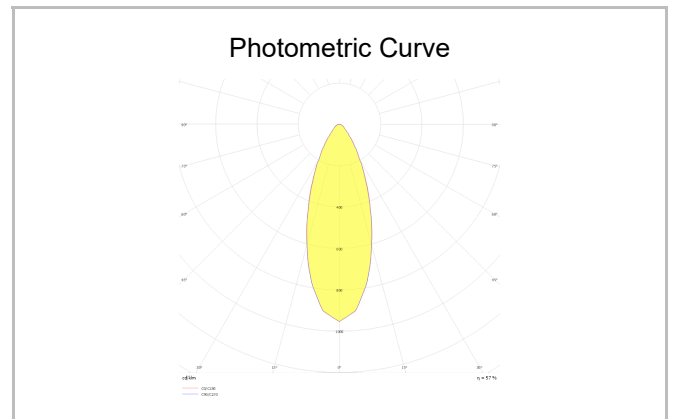

Ozzo Trimless

OZZ 009 009 009T 8040 10 30 SD 40 00

Recessed Downlight & Spot Luminary

Luminaire Group	Downlight & Spot
Mounting Type	Recessed
Luminaire Color	RAL 9005 - RAL 9006 - RAL 9010
Housing	DKP Sheet
Optics	15° 30° 40° Reflector & Opal Diffuser
Light Source	LED
Electrical Protection Class	CLASS II
IP	44
IK	02
Operating Temperature	-20°C / +40°C
Luminous Flux	890
Consumption Power	9
Luminaire Efficiency	90 lm/W
Color Rendering (CRI)	>80
Light Color Temperature (CCT)	2700K/3000K/4000K/6500K
Color Tolerance	< 3 SDCM
Driver Type	On/Off
Driver Brand	Tridonic
LED Brand	Samsung
Input Voltage / Frequency	220-240 V AC 50/60 Hz
Power Factor	>0.9
Surge	1kV
THD (AKIM)	>%20
LED life	>70.000 hours
Option	On-Off / Dali / 1-10V / With Emergency Kit

SKU	Product Code	Power (W)	Luminous Flux (LM)	CRI	CCT (K)	Optics	Dimensions (mm)
13500085	OZZ 009 009 009T 8040 10 30 SD 40 00	9	890	>80	4000	30° Reflector	93x93x98

www.atellighting.com