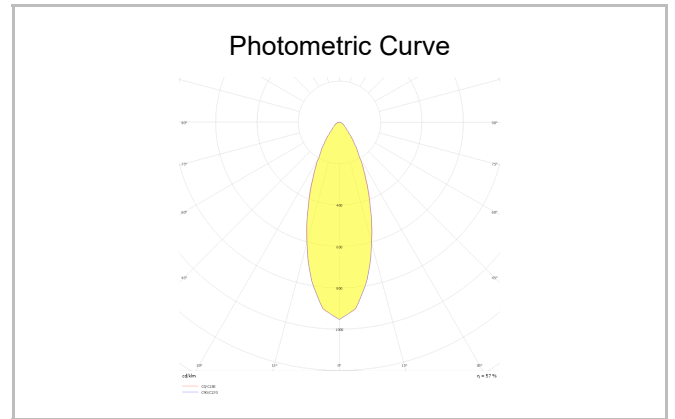

Ozzo Trimless

OZZ 009 009 009T 8040 10 30 SD 40 00

Recessed Downlight & Spot Luminary

Luminaire Group	Downlight & Spot
Mounting Type	Recessed
Luminaire Color	RAL 9005 - RAL 9006 - RAL 9010
Housing	DKP Sheet
Optics	15° 30° 40° Reflector & Opal Diffuser
Light Source	LED
Electrical Protection Class	CLASS II
IP	44
IK	02
Operating Temperature	-20°C / +40°C
Luminous Flux	890
Consumption Power	9
Luminaire Efficiency	90 lm/W
Color Rendering (CRI)	>80
Light Color Temperature (CCT)	2700K/3000K/4000K/6500K
Color Tolerance	< 3 SDCM
Driver Type	On/Off
Driver Brand	Tridonic
LED Brand	Samsung
Input Voltage / Frequency	220-240 V AC 50/60 Hz
Power Factor	>0.9
Surge	1kV
THD (AKIM)	>%20
LED life	>70.000 hours
Option	On-Off / Dali / 1-10V / With Emergency Kit

SKU	Product Code	Power (W)	Luminous Flux (LM)	CRI	CCT (K)	Optics	Dimensions (mm)
13500085	OZZ 009 009 009T 8040 10 30 SD 40 00	9	890	>80	4000	30° Reflector	93x93x98