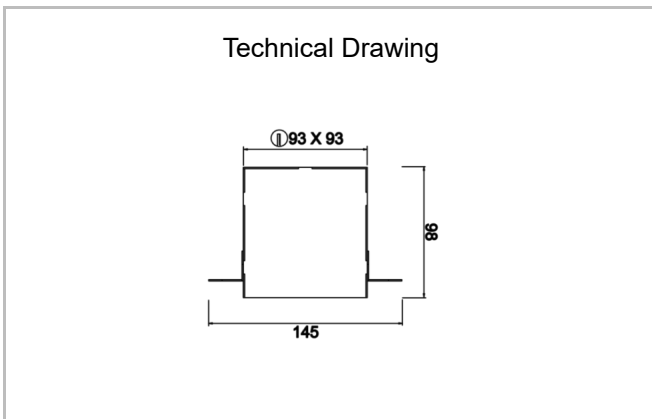

Ozzo Trimless

OZZ 009 009 009T 8040 10 30 SD 40 00

Recessed Downlight & Spot Luminary

Luminaire Group	Downlight & Spot
Mounting Type	Recessed
Luminaire Color	RAL 9005 - RAL 9006 - RAL 9010
Housing	DKP Sheet
Optics	15° 30° 40° Reflector & Opal Diffuser
Light Source	LED
Electrical Protection Class	CLASS II
IP	44
IK	02
Operating Temperature	-20°C / +40°C
Luminous Flux	890
Consumption Power	9
Luminaire Efficiency	90 lm/W
Color Rendering (CRI)	>80
Light Color Temperature (CCT)	2700K/3000K/4000K/6500K
Color Tolerance	< 3 SDCM
Driver Type	On/Off
Driver Brand	Tridonic
LED Brand	Samsung
Input Voltage / Frequency	220-240 V AC 50/60 Hz
Power Factor	>0.9
Surge	1kV
THD (AKIM)	>%20
LED life	>70.000 hours
Option	On-Off / Dali / 1-10V / With Emergency Kit

SKU	Product Code	Power (W)	Luminous Flux (LM)	CRI	CCT (K)	Optics	Dimensions (mm)
13500085	OZZ 009 009 009T 8040 10 30 SD 40 00	9	890	>80	4000	30° Reflector	93x93x98

www.atellighting.com