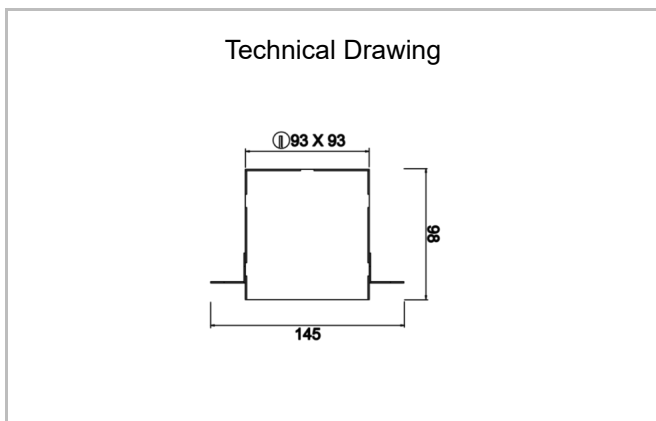

# Ozzo Trimless

OZZ 009 009 009T 8040 10 15 SD 40 00

Recessed Downlight & Spot Luminary

<b>Luminaire Group</b>	Downlight & Spot
<b>Mounting Type</b>	Recessed
<b>Luminaire Color</b>	RAL 9005 - RAL 9006 - RAL 9010
<b>Housing</b>	DKP Sheet
<b>Optics</b>	15° 30° 40° Reflector & Opal Diffuser
<b>Light Source</b>	LED
<b>Electrical Protection Class</b>	CLASS II
<b>IP</b>	44
<b>IK</b>	02
<b>Operating Temperature</b>	-20°C / +40°C
<b>Luminous Flux</b>	890
<b>Consumption Power</b>	9
<b>Luminaire Efficiency</b>	90 lm/W
<b>Color Rendering (CRI)</b>	>80
<b>Light Color Temperature (CCT)</b>	2700K/3000K/4000K/6500K
<b>Color Tolerance</b>	< 3 SDCM
<b>Driver Type</b>	On/Off
<b>Driver Brand</b>	Tridonic
<b>LED Brand</b>	Samsung
<b>Input Voltage / Frequency</b>	220-240 V AC 50/60 Hz
<b>Power Factor</b>	>0.9
<b>Surge</b>	1kV
<b>THD (AKIM)</b>	>%20
<b>LED life</b>	>70.000 hours
<b>Option</b>	On-Off / Dali / 1-10V / With Emergency Kit

SKU	Product Code	Power (W)	Luminous Flux (LM)	CRI	CCT (K)	Optics	Dimensions (mm)
1350067	OZZ 009 009 009T 8040 10 15 SD 40 00	9	890	>80	4000	15° Reflector	93x93x98