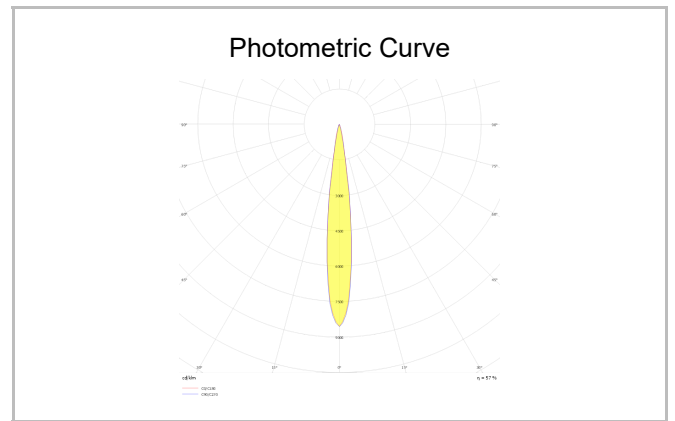

Ozzo Trimless

OZZ 009 009 009T 8040 10 15 SD 40 00

Recessed Downlight & Spot Luminary

Luminaire Group	Downlight & Spot
Mounting Type	Recessed
Luminary Color	RAL 9005 - RAL 9006 - RAL 9010
Housing	DKP Sheet
Optics	15° 30° 40° Reflector & Opal Diffuser
Light Source	LED
Electrical Protection Class	CLASS II
IP	44
IK	02
Operating Temperature	-20°C / +40°C
Luminous Flux	890
Consumption Power	9
Luminaire Efficiency	90 lm/W
Color Rendering (CRI)	>80
Light Color Temperature (CCT)	2700K/3000K/4000K/6500K
Color Tolerance	< 3 SDCM
Driver Type	On/Off
Driver Brand	Tridonic
LED Brand	Samsung
Input Voltage / Frequency	220-240 V AC 50/60 Hz
Power Factor	>0.9
Surge	1kV
THD (AKIM)	>%20
LED life	>70.000 hours
Option	On-Off / Dali / 1-10V / With Emergency Kit

SKU	Product Code	Power (W)	Luminous Flux (LM)	CRI	CCT (K)	Optics	Dimensions (mm)
13500067	OZZ 009 009 009T 8040 10 15 SD 40 00	9	890	>80	4000	15° Reflector	93x93x98

www.atellighting.com