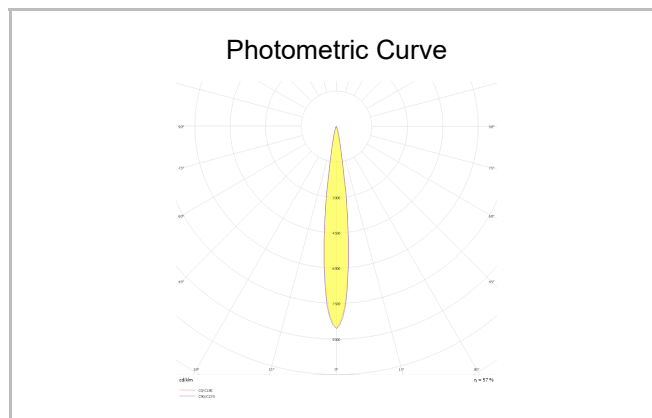

Ozzo Trimless

OZZ 009 009 009T 8040 10 15 SD 40 00

Recessed Downlight & Spot Luminary

Luminaire Group	Downlight & Spot
Mounting Type	Recessed
Luminaire Color	RAL 9005 - RAL 9006 - RAL 9010
Housing	DKP Sheet
Optics	15° 30° 40° Reflector & Opal Diffuser
Light Source	LED
Electrical Protection Class	CLASS II
IP	44
IK	02
Operating Temperature	-20°C / +40°C
Luminous Flux	890
Consumption Power	9
Luminaire Efficiency	90 lm/W
Color Rendering (CRI)	>80
Light Color Temperature (CCT)	2700K/3000K/4000K/6500K
Color Tolerance	< 3 SDCM
Driver Type	On/Off
Driver Brand	Tridonic
LED Brand	Samsung
Input Voltage / Frequency	220-240 V AC 50/60 Hz
Power Factor	>0.9
Surge	1kV
THD (AKIM)	>%20
LED life	>70.000 hours
Option	On-Off / Dali / 1-10V / With Emergency Kit

SKU	Product Code	Power (W)	Luminous Flux (LM)	CRI	CCT (K)	Optics	Dimensions (mm)
13500067	OZZ 009 009 009T 8040 10 15 SD 40 00	9	890	>80	4000	15° Reflector	93x93x98

www.atellighting.com