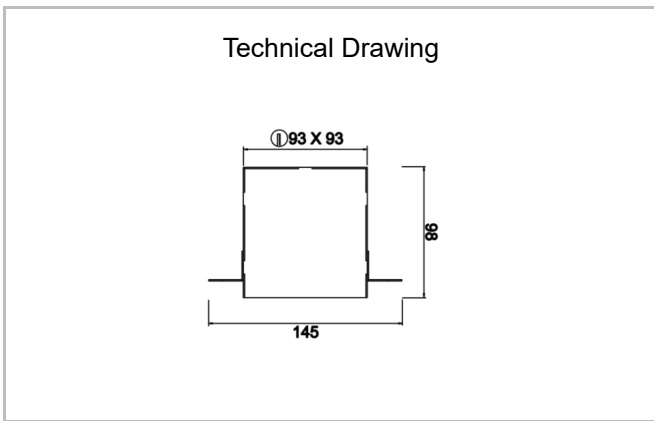

Ozzo Trimless

OZZ 009 009 009T 8040 10 15 SD 40 00

Recessed Downlight & Spot Luminary

Luminaire Group	Downlight & Spot
Mounting Type	Recessed
Luminary Color	RAL 9005 - RAL 9006 - RAL 9010
Housing	DKP Sheet
Optics	15° 30° 40° Reflector & Opal Diffuser
Light Source	LED
Electrical Protection Class	CLASS II
IP	44
IK	02
Operating Temperature	-20°C / +40°C
Luminous Flux	890
Consumption Power	9
Luminaire Efficiency	90 lm/W
Color Rendering (CRI)	>80
Light Color Temperature (CCT)	2700K/3000K/4000K/6500K
Color Tolerance	< 3 SDCM
Driver Type	On/Off
Driver Brand	Tridonic
LED Brand	Samsung
Input Voltage / Frequency	220-240 V AC 50/60 Hz
Power Factor	>0.9
Surge	1kV
THD (AKIM)	>%20
LED life	>70.000 hours
Option	On-Off / Dali / 1-10V / With Emergency Kit

SKU	Product Code	Power (W)	Luminous Flux (LM)	CRI	CCT (K)	Optics	Dimensions (mm)
13500067	OZZ 009 009 009T 8040 10 15 SD 40 00	9	890	>80	4000	15° Reflector	93x93x98

www.atellighting.com