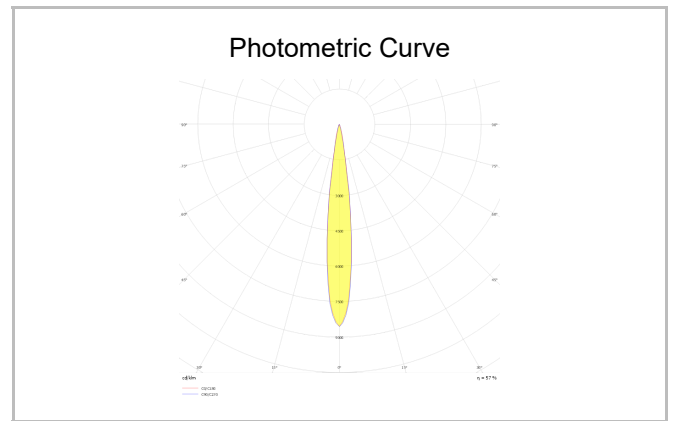

Ozzo Trimless

OZZ 009 009 009T 8040 10 15 SD 40 00

Recessed Downlight & Spot Luminary

Luminaire Group	Downlight & Spot
Mounting Type	Recessed
Luminaire Color	RAL 9005 - RAL 9006 - RAL 9010
Housing	DKP Sheet
Optics	15° 30° 40° Reflector & Opal Diffuser
Light Source	LED
Electrical Protection Class	CLASS II
IP	44
IK	02
Operating Temperature	-20°C / +40°C
Luminous Flux	890
Consumption Power	9
Luminaire Efficiency	90 lm/W
Color Rendering (CRI)	>80
Light Color Temperature (CCT)	2700K/3000K/4000K/6500K
Color Tolerance	< 3 SDCM
Driver Type	On/Off
Driver Brand	Tridonic
LED Brand	Samsung
Input Voltage / Frequency	220-240 V AC 50/60 Hz
Power Factor	>0.9
Surge	1kV
THD (AKIM)	>%20
LED life	>70.000 hours
Option	On-Off / Dali / 1-10V / With Emergency Kit

SKU	Product Code	Power (W)	Luminous Flux (LM)	CRI	CCT (K)	Optics	Dimensions (mm)
13500067	OZZ 009 009 009T 8040 10 15 SD 40 00	9	890	>80	4000	15° Reflector	93x93x98

www.atellighting.com