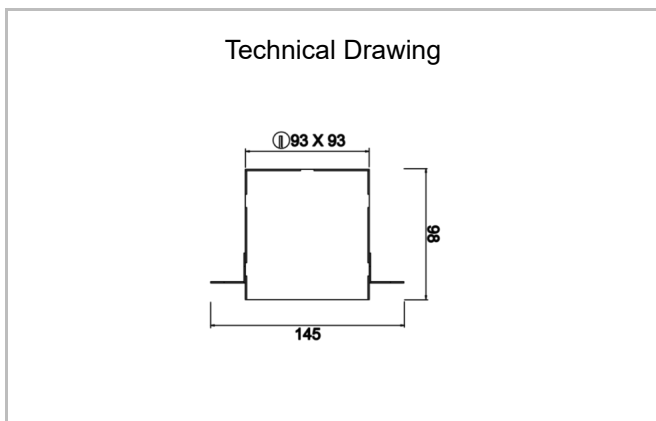

# Ozzo Trimless

OZZ 009 009 009T 8040 10 15 SD 40 00

Recessed Downlight & Spot Luminary

<b>Luminaire Group</b>	Downlight & Spot
<b>Mounting Type</b>	Recessed
<b>Luminary Color</b>	RAL 9005 - RAL 9006 - RAL 9010
<b>Housing</b>	DKP Sheet
<b>Optics</b>	15° 30° 40° Reflector & Opal Diffuser
<b>Light Source</b>	LED
<b>Electrical Protection Class</b>	CLASS II
<b>IP</b>	44
<b>IK</b>	02
<b>Operating Temperature</b>	-20°C / +40°C
<b>Luminous Flux</b>	890
<b>Consumption Power</b>	9
<b>Luminaire Efficiency</b>	90 lm/W
<b>Color Rendering (CRI)</b>	>80
<b>Light Color Temperature (CCT)</b>	2700K/3000K/4000K/6500K
<b>Color Tolerance</b>	< 3 SDCM
<b>Driver Type</b>	On/Off
<b>Driver Brand</b>	Tridonic
<b>LED Brand</b>	Samsung
<b>Input Voltage / Frequency</b>	220-240 V AC 50/60 Hz
<b>Power Factor</b>	>0.9
<b>Surge</b>	1kV
<b>THD (AKIM)</b>	>%20
<b>LED life</b>	>70.000 hours
<b>Option</b>	On-Off / Dali / 1-10V / With Emergency Kit

SKU	Product Code	Power (W)	Luminous Flux (LM)	CRI	CCT (K)	Optics	Dimensions (mm)
13500067	OZZ 009 009 009T 8040 10 15 SD 40 00	9	890	>80	4000	15° Reflector	93x93x98

[www.atellighting.com](http://www.atellighting.com)