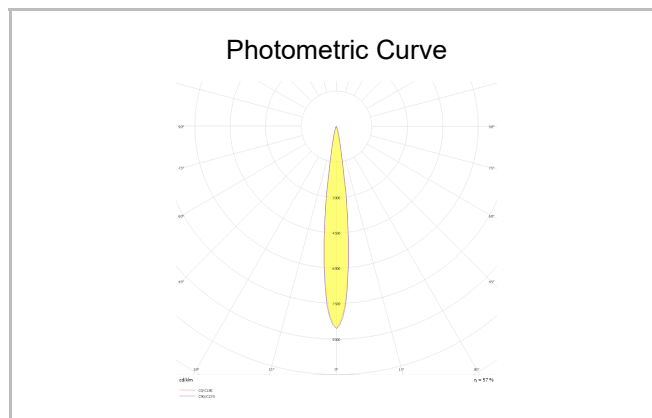

Ozzo Trimless

OZZ 009 009 009T 8040 10 15 SD 40 00

Recessed Downlight & Spot Luminary

Luminaire Group	Downlight & Spot
Mounting Type	Recessed
Luminaire Color	RAL 9005 - RAL 9006 - RAL 9010
Housing	DKP Sheet
Optics	15° 30° 40° Reflector & Opal Diffuser
Light Source	LED
Electrical Protection Class	CLASS II
IP	44
IK	02
Operating Temperature	-20°C / +40°C
Luminous Flux	890
Consumption Power	9
Luminaire Efficiency	90 lm/W
Color Rendering (CRI)	>80
Light Color Temperature (CCT)	2700K/3000K/4000K/6500K
Color Tolerance	< 3 SDCM
Driver Type	On/Off
Driver Brand	Tridonic
LED Brand	Samsung
Input Voltage / Frequency	220-240 V AC 50/60 Hz
Power Factor	>0.9
Surge	1kV
THD (AKIM)	>%20
LED life	>70.000 hours
Option	On-Off / Dali / 1-10V / With Emergency Kit

SKU	Product Code	Power (W)	Luminous Flux (LM)	CRI	CCT (K)	Optics	Dimensions (mm)
13500067	OZZ 009 009 009T 8040 10 15 SD 40 00	9	890	>80	4000	15° Reflector	93x93x98