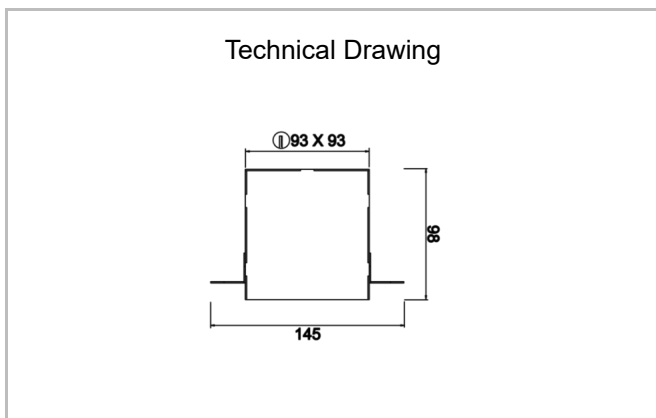

Ozzo Trimless

OZZ 009 009 009T 8040 10 15 SD 40 00

Recessed Downlight & Spot Luminary

Luminaire Group	Downlight & Spot
Mounting Type	Recessed
Luminaire Color	RAL 9005 - RAL 9006 - RAL 9010
Housing	DKP Sheet
Optics	15° 30° 40° Reflector & Opal Diffuser
Light Source	LED
Electrical Protection Class	CLASS II
IP	44
IK	02
Operating Temperature	-20°C / +40°C
Luminous Flux	890
Consumption Power	9
Luminaire Efficiency	90 lm/W
Color Rendering (CRI)	>80
Light Color Temperature (CCT)	2700K/3000K/4000K/6500K
Color Tolerance	< 3 SDCM
Driver Type	On/Off
Driver Brand	Tridonic
LED Brand	Samsung
Input Voltage / Frequency	220-240 V AC 50/60 Hz
Power Factor	>0.9
Surge	1kV
THD (AKIM)	>%20
LED life	>70.000 hours
Option	On-Off / Dali / 1-10V / With Emergency Kit

SKU	Product Code	Power (W)	Luminous Flux (LM)	CRI	CCT (K)	Optics	Dimensions (mm)
13500067	OZZ 009 009 009T 8040 10 15 SD 40 00	9	890	>80	4000	15° Reflector	93x93x98

www.atellighting.com