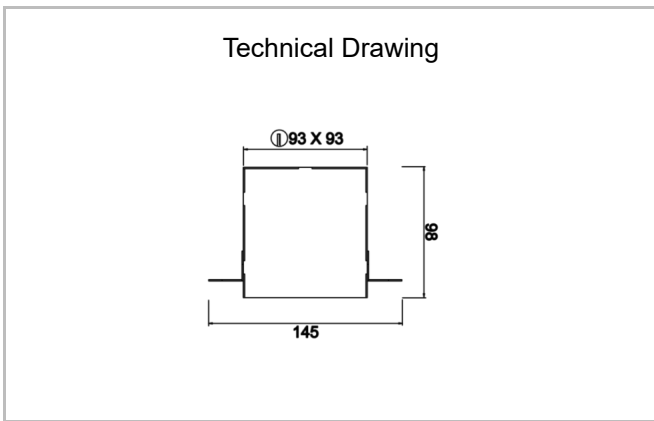

Ozzo Trimless

OZZ 009 009 009T 8040 10 15 SD 40 00

Recessed Downlight & Spot Luminary

Luminaire Group	Downlight & Spot
Mounting Type	Recessed
Luminaire Color	RAL 9005 - RAL 9006 - RAL 9010
Housing	DKP Sheet
Optics	15° 30° 40° Reflector & Opal Diffuser
Light Source	LED
Electrical Protection Class	CLASS II
IP	44
IK	02
Operating Temperature	-20°C / +40°C
Luminous Flux	890
Consumption Power	9
Luminaire Efficiency	90 lm/W
Color Rendering (CRI)	>80
Light Color Temperature (CCT)	2700K/3000K/4000K/6500K
Color Tolerance	< 3 SDCM
Driver Type	On/Off
Driver Brand	Tridonic
LED Brand	Samsung
Input Voltage / Frequency	220-240 V AC 50/60 Hz
Power Factor	>0.9
Surge	1kV
THD (AKIM)	>%20
LED life	>70.000 hours
Option	On-Off / Dali / 1-10V / With Emergency Kit

SKU	Product Code	Power (W)	Luminous Flux (LM)	CRI	CCT (K)	Optics	Dimensions (mm)
13500067	OZZ 009 009 009T 8040 10 15 SD 40 00	9	890	>80	4000	15° Reflector	93x93x98

www.atellighting.com