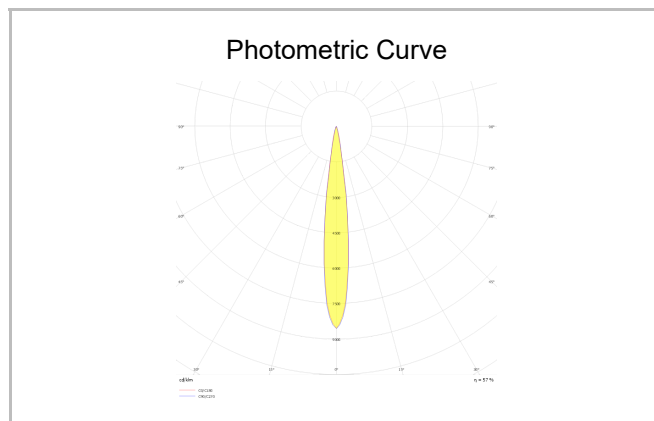

# Ozzo Trimless

OZZ 009 009 009T 8040 10 15 SD 40 00

Recessed Downlight & Spot Luminary

<b>Luminaire Group</b>	Downlight & Spot
<b>Mounting Type</b>	Recessed
<b>Luminaire Color</b>	RAL 9005 - RAL 9006 - RAL 9010
<b>Housing</b>	DKP Sheet
<b>Optics</b>	15° 30° 40° Reflector & Opal Diffuser
<b>Light Source</b>	LED
<b>Electrical Protection Class</b>	CLASS II
<b>IP</b>	44
<b>IK</b>	02
<b>Operating Temperature</b>	-20°C / +40°C
<b>Luminous Flux</b>	890
<b>Consumption Power</b>	9
<b>Luminaire Efficiency</b>	90 lm/W
<b>Color Rendering (CRI)</b>	>80
<b>Light Color Temperature (CCT)</b>	2700K/3000K/4000K/6500K
<b>Color Tolerance</b>	< 3 SDCM
<b>Driver Type</b>	On/Off
<b>Driver Brand</b>	Tridonic
<b>LED Brand</b>	Samsung
<b>Input Voltage / Frequency</b>	220-240 V AC 50/60 Hz
<b>Power Factor</b>	>0.9
<b>Surge</b>	1kV
<b>THD (AKIM)</b>	>%20
<b>LED life</b>	>70.000 hours
<b>Option</b>	On-Off / Dali / 1-10V / With Emergency Kit

SKU	Product Code	Power (W)	Luminous Flux (LM)	CRI	CCT (K)	Optics	Dimensions (mm)
1350067	OZZ 009 009 009T 8040 10 15 SD 40 00	9	890	>80	4000	15° Reflector	93x93x98