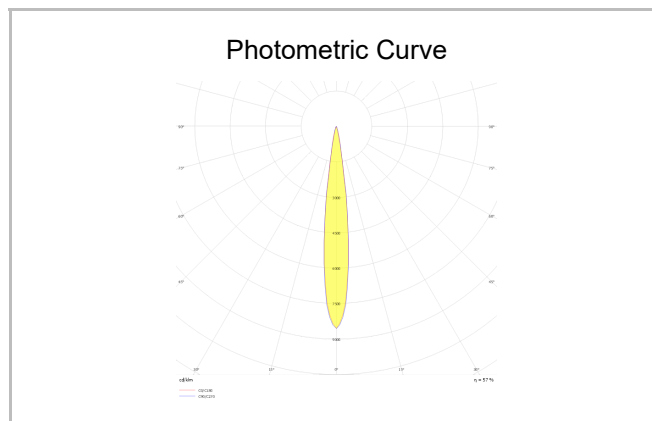

# Ozzo Trimless

OZZ 009 009 009T 8040 10 15 SD 40 00

Recessed Downlight & Spot Luminary

<b>Luminaire Group</b>	Downlight & Spot
<b>Mounting Type</b>	Recessed
<b>Luminary Color</b>	RAL 9005 - RAL 9006 - RAL 9010
<b>Housing</b>	DKP Sheet
<b>Optics</b>	15° 30° 40° Reflector & Opal Diffuser
<b>Light Source</b>	LED
<b>Electrical Protection Class</b>	CLASS II
<b>IP</b>	44
<b>IK</b>	02
<b>Operating Temperature</b>	-20°C / +40°C
<b>Luminous Flux</b>	890
<b>Consumption Power</b>	9
<b>Luminaire Efficiency</b>	90 lm/W
<b>Color Rendering (CRI)</b>	>80
<b>Light Color Temperature (CCT)</b>	2700K/3000K/4000K/6500K
<b>Color Tolerance</b>	< 3 SDCM
<b>Driver Type</b>	On/Off
<b>Driver Brand</b>	Tridonic
<b>LED Brand</b>	Samsung
<b>Input Voltage / Frequency</b>	220-240 V AC 50/60 Hz
<b>Power Factor</b>	>0.9
<b>Surge</b>	1kV
<b>THD (AKIM)</b>	>%20
<b>LED life</b>	>70.000 hours
<b>Option</b>	On-Off / Dali / 1-10V / With Emergency Kit

SKU	Product Code	Power (W)	Luminous Flux (LM)	CRI	CCT (K)	Optics	Dimensions (mm)
13500067	OZZ 009 009 009T 8040 10 15 SD 40 00	9	890	>80	4000	15° Reflector	93x93x98

[www.atellighting.com](http://www.atellighting.com)