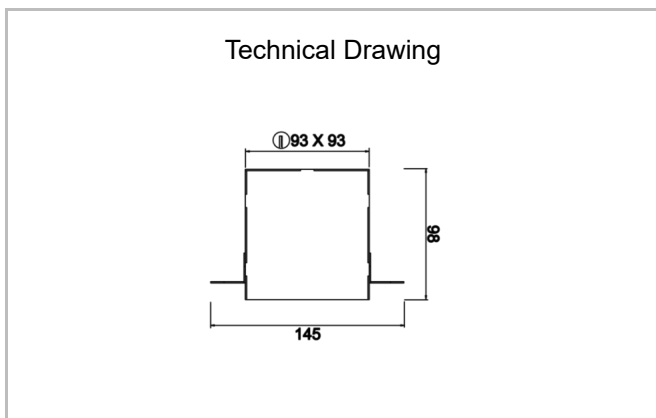

Ozzo Trimless

OZZ 009 009 009T 8040 10 15 SD 40 00

Recessed Downlight & Spot Luminary

Luminaire Group	Downlight & Spot
Mounting Type	Recessed
Luminaire Color	RAL 9005 - RAL 9006 - RAL 9010
Housing	DKP Sheet
Optics	15° 30° 40° Reflector & Opal Diffuser
Light Source	LED
Electrical Protection Class	CLASS II
IP	44
IK	02
Operating Temperature	-20°C / +40°C
Luminous Flux	890
Consumption Power	9
Luminaire Efficiency	90 lm/W
Color Rendering (CRI)	>80
Light Color Temperature (CCT)	2700K/3000K/4000K/6500K
Color Tolerance	< 3 SDCM
Driver Type	On/Off
Driver Brand	Tridonic
LED Brand	Samsung
Input Voltage / Frequency	220-240 V AC 50/60 Hz
Power Factor	>0.9
Surge	1kV
THD (AKIM)	>%20
LED life	>70.000 hours
Option	On-Off / Dali / 1-10V / With Emergency Kit

SKU	Product Code	Power (W)	Luminous Flux (LM)	CRI	CCT (K)	Optics	Dimensions (mm)
13500067	OZZ 009 009 009T 8040 10 15 SD 40 00	9	890	>80	4000	15° Reflector	93x93x98