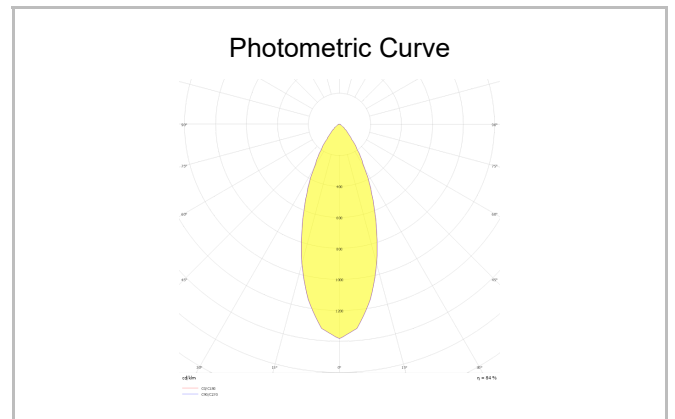

# Ozzo Trimless

OZZ 009 009 007T 8040 10 40 SD 40 00

Recessed Downlight & Spot Luminary

<b>Luminaire Group</b>	Downlight & Spot
<b>Mounting Type</b>	Recessed
<b>Luminaire Color</b>	RAL 9005 - RAL 9006 - RAL 9010
<b>Housing</b>	DKP Sheet
<b>Optics</b>	15° 30° 40° Reflector & Opal Diffuser
<b>Light Source</b>	LED
<b>Electrical Protection Class</b>	CLASS II
<b>IP</b>	44
<b>IK</b>	02
<b>Operating Temperature</b>	-20°C / +40°C
<b>Luminous Flux</b>	630
<b>Consumption Power</b>	7
<b>Luminaire Efficiency</b>	90 lm/W
<b>Color Rendering (CRI)</b>	>80
<b>Light Color Temperature (CCT)</b>	2700K/3000K/4000K/6500K
<b>Color Tolerance</b>	< 3 SDCM
<b>Driver Type</b>	On/Off
<b>Driver Brand</b>	Tridonic
<b>LED Brand</b>	Samsung
<b>Input Voltage / Frequency</b>	220-240 V AC 50/60 Hz
<b>Power Factor</b>	>0.9
<b>Surge</b>	1kV
<b>THD (AKIM)</b>	>%20
<b>LED life</b>	>70.000 hours
<b>Option</b>	On-Off / Dali / 1-10V / With Emergency Kit

SKU	Product Code	Power (W)	Luminous Flux (LM)	CRI	CCT (K)	Optics	Dimensions (mm)
13500049	OZZ 009 009 007T 8040 10 40 SD 40 00	7	630	>80	4000	40° Reflector	93x93x98

[www.atellighting.com](http://www.atellighting.com)