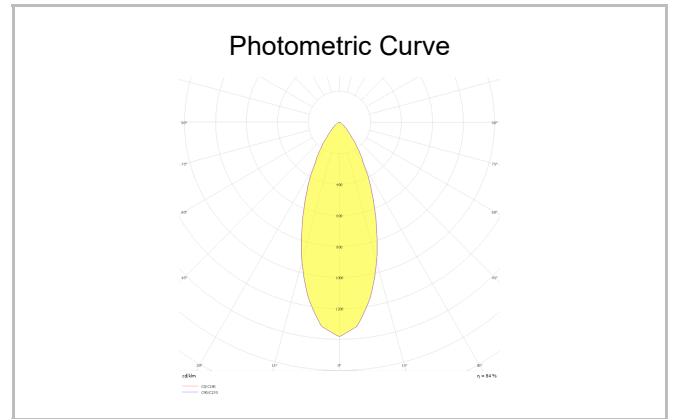

# Ozzo Trimless

OZZ 009 009 007T 8040 10 40 SD 40 00

Recessed Downlight & Spot Luminary

<b>Luminaire Group</b>	Downlight & Spot
<b>Mounting Type</b>	Recessed
<b>Luminaire Color</b>	RAL 9005 - RAL 9006 - RAL 9010
<b>Housing</b>	DKP Sheet
<b>Optics</b>	15° 30° 40° Reflector & Opal Diffuser
<b>Light Source</b>	LED
<b>Electrical Protection Class</b>	CLASS II
<b>IP</b>	44
<b>IK</b>	02
<b>Operating Temperature</b>	-20°C / +40°C
<b>Luminous Flux</b>	630
<b>Consumption Power</b>	7
<b>Luminaire Efficiency</b>	90 lm/W
<b>Color Rendering (CRI)</b>	>80
<b>Light Color Temperature (CCT)</b>	2700K/3000K/4000K/6500K
<b>Color Tolerance</b>	< 3 SDCM
<b>Driver Type</b>	On/Off
<b>Driver Brand</b>	Tridonic
<b>LED Brand</b>	Samsung
<b>Input Voltage / Frequency</b>	220-240 V AC 50/60 Hz
<b>Power Factor</b>	>0.9
<b>Surge</b>	1kV
<b>THD (AKIM)</b>	>%20
<b>LED life</b>	>70.000 hours
<b>Option</b>	On-Off / Dali / 1-10V / With Emergency Kit

SKU	Product Code	Power (W)	Luminous Flux (LM)	CRI	CCT (K)	Optics	Dimensions (mm)
13500049	OZZ 009 009 007T 8040 10 40 SD 40 00	7	630	>80	4000	40° Reflector	93x93x98