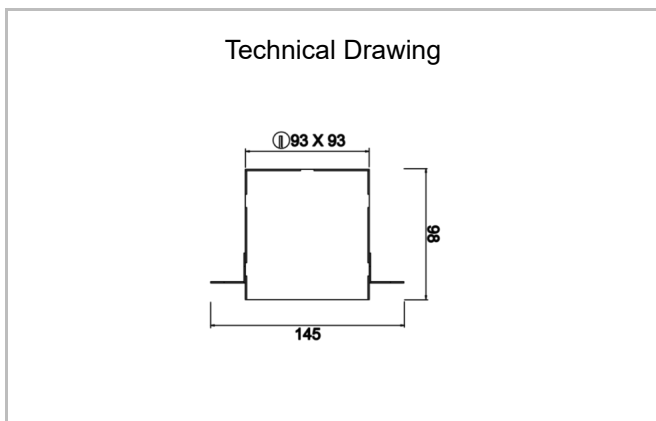

Ozzo Trimless

OZZ 009 009 007T 8040 10 40 SD 40 00

Recessed Downlight & Spot Luminary

Luminaire Group	Downlight & Spot
Mounting Type	Recessed
Luminary Color	RAL 9005 - RAL 9006 - RAL 9010
Housing	DKP Sheet
Optics	15° 30° 40° Reflector & Opal Diffuser
Light Source	LED
Electrical Protection Class	CLASS II
IP	44
IK	02
Operating Temperature	-20°C / +40°C
Luminous Flux	630
Consumption Power	7
Luminaire Efficiency	90 lm/W
Color Rendering (CRI)	>80
Light Color Temperature (CCT)	2700K/3000K/4000K/6500K
Color Tolerance	< 3 SDCM
Driver Type	On/Off
Driver Brand	Tridonic
LED Brand	Samsung
Input Voltage / Frequency	220-240 V AC 50/60 Hz
Power Factor	>0.9
Surge	1kV
THD (AKIM)	>%20
LED life	>70.000 hours
Option	On-Off / Dali / 1-10V / With Emergency Kit

SKU	Product Code	Power (W)	Luminous Flux (LM)	CRI	CCT (K)	Optics	Dimensions (mm)
13500049	OZZ 009 009 007T 8040 10 40 SD 40 00	7	630	>80	4000	40° Reflector	93x93x98

www.atellighting.com