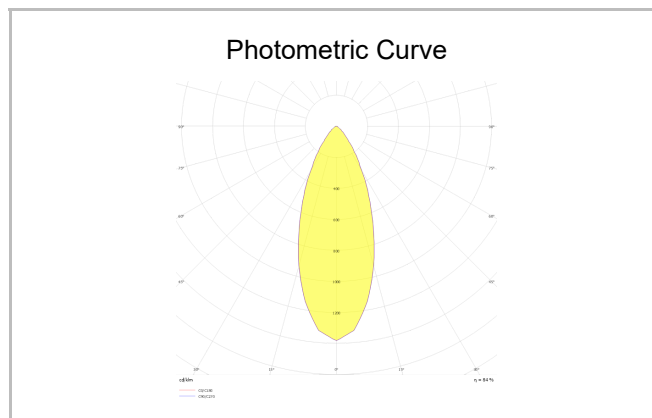

Ozzo Trimless

OZZ 009 009 007T 8040 10 40 SD 40 00

Recessed Downlight & Spot Luminary

Luminaire Group	Downlight & Spot
Mounting Type	Recessed
Luminary Color	RAL 9005 - RAL 9006 - RAL 9010
Housing	DKP Sheet
Optics	15° 30° 40° Reflector & Opal Diffuser
Light Source	LED
Electrical Protection Class	CLASS II
IP	44
IK	02
Operating Temperature	-20°C / +40°C
Luminous Flux	630
Consumption Power	7
Luminaire Efficiency	90 lm/W
Color Rendering (CRI)	>80
Light Color Temperature (CCT)	2700K/3000K/4000K/6500K
Color Tolerance	< 3 SDCM
Driver Type	On/Off
Driver Brand	Tridonic
LED Brand	Samsung
Input Voltage / Frequency	220-240 V AC 50/60 Hz
Power Factor	>0.9
Surge	1kV
THD (AKIM)	>%20
LED life	>70.000 hours
Option	On-Off / Dali / 1-10V / With Emergency Kit

SKU	Product Code	Power (W)	Luminous Flux (LM)	CRI	CCT (K)	Optics	Dimensions (mm)
13500049	OZZ 009 009 007T 8040 10 40 SD 40 00	7	630	>80	4000	40° Reflector	93x93x98

www.atellighting.com