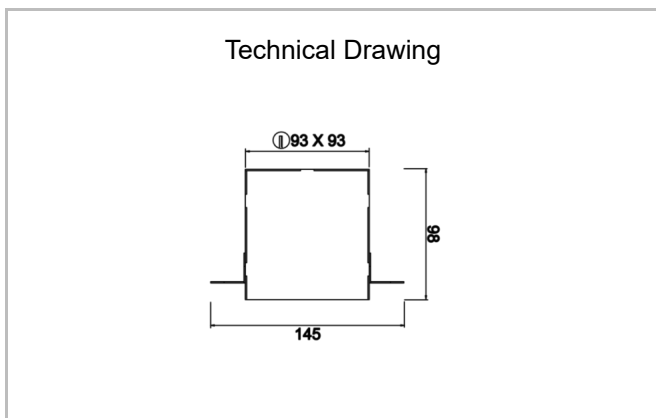

Ozzo Trimless

OZZ 009 009 007T 8040 10 40 SD 40 00

Recessed Downlight & Spot Luminary

Luminaire Group	Downlight & Spot
Mounting Type	Recessed
Luminary Color	RAL 9005 - RAL 9006 - RAL 9010
Housing	DKP Sheet
Optics	15° 30° 40° Reflector & Opal Diffuser
Light Source	LED
Electrical Protection Class	CLASS II
IP	44
IK	02
Operating Temperature	-20°C / +40°C
Luminous Flux	630
Consumption Power	7
Luminaire Efficiency	90 lm/W
Color Rendering (CRI)	>80
Light Color Temperature (CCT)	2700K/3000K/4000K/6500K
Color Tolerance	< 3 SDCM
Driver Type	On/Off
Driver Brand	Tridonic
LED Brand	Samsung
Input Voltage / Frequency	220-240 V AC 50/60 Hz
Power Factor	>0.9
Surge	1kV
THD (AKIM)	>%20
LED life	>70.000 hours
Option	On-Off / Dali / 1-10V / With Emergency Kit

SKU	Product Code	Power (W)	Luminous Flux (LM)	CRI	CCT (K)	Optics	Dimensions (mm)
13500049	OZZ 009 009 007T 8040 10 40 SD 40 00	7	630	>80	4000	40° Reflector	93x93x98

www.atellighting.com