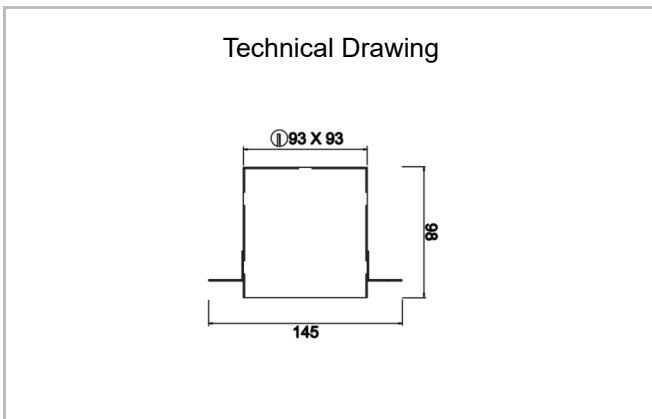

# Ozzo Trimless

OZZ 009 009 007T 8040 10 40 SD 40 00

Recessed Downlight & Spot Luminary

<b>Luminaire Group</b>	Downlight & Spot
<b>Mounting Type</b>	Recessed
<b>Luminaire Color</b>	RAL 9005 - RAL 9006 - RAL 9010
<b>Housing</b>	DKP Sheet
<b>Optics</b>	15° 30° 40° Reflector & Opal Diffuser
<b>Light Source</b>	LED
<b>Electrical Protection Class</b>	CLASS II
<b>IP</b>	44
<b>IK</b>	02
<b>Operating Temperature</b>	-20°C / +40°C
<b>Luminous Flux</b>	630
<b>Consumption Power</b>	7
<b>Luminaire Efficiency</b>	90 lm/W
<b>Color Rendering (CRI)</b>	>80
<b>Light Color Temperature (CCT)</b>	2700K/3000K/4000K/6500K
<b>Color Tolerance</b>	< 3 SDCM
<b>Driver Type</b>	On/Off
<b>Driver Brand</b>	Tridonic
<b>LED Brand</b>	Samsung
<b>Input Voltage / Frequency</b>	220-240 V AC 50/60 Hz
<b>Power Factor</b>	>0.9
<b>Surge</b>	1kV
<b>THD (AKIM)</b>	>%20
<b>LED life</b>	>70.000 hours
<b>Option</b>	On-Off / Dali / 1-10V / With Emergency Kit

SKU	Product Code	Power (W)	Luminous Flux (LM)	CRI	CCT (K)	Optics	Dimensions (mm)
13500049	OZZ 009 009 007T 8040 10 40 SD 40 00	7	630	>80	4000	40° Reflector	93x93x98

[www.atellighting.com](http://www.atellighting.com)