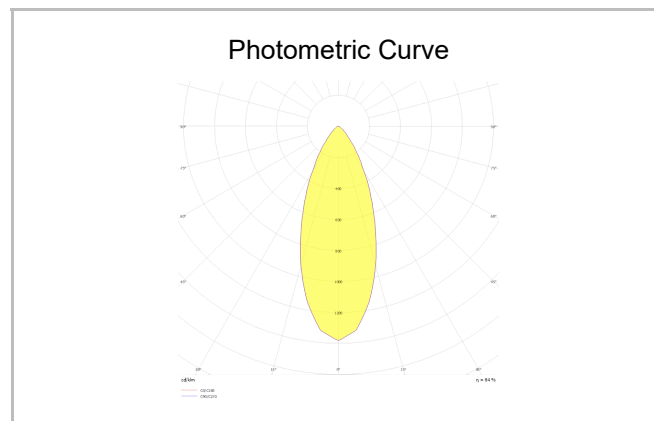

Ozzo Trimless

OZZ 009 009 007T 8040 10 40 SD 40 00

Recessed Downlight & Spot Luminary

Luminaire Group	Downlight & Spot
Mounting Type	Recessed
Luminary Color	RAL 9005 - RAL 9006 - RAL 9010
Housing	DKP Sheet
Optics	15° 30° 40° Reflector & Opal Diffuser
Light Source	LED
Electrical Protection Class	CLASS II
IP	44
IK	02
Operating Temperature	-20°C / +40°C
Luminous Flux	630
Consumption Power	7
Luminaire Efficiency	90 lm/W
Color Rendering (CRI)	>80
Light Color Temperature (CCT)	2700K/3000K/4000K/6500K
Color Tolerance	< 3 SDCM
Driver Type	On/Off
Driver Brand	Tridonic
LED Brand	Samsung
Input Voltage / Frequency	220-240 V AC 50/60 Hz
Power Factor	>0.9
Surge	1kV
THD (AKIM)	>%20
LED life	>70.000 hours
Option	On-Off / Dali / 1-10V / With Emergency Kit

SKU	Product Code	Power (W)	Luminous Flux (LM)	CRI	CCT (K)	Optics	Dimensions (mm)
13500049	OZZ 009 009 007T 8040 10 40 SD 40 00	7	630	>80	4000	40° Reflector	93x93x98

www.atellighting.com