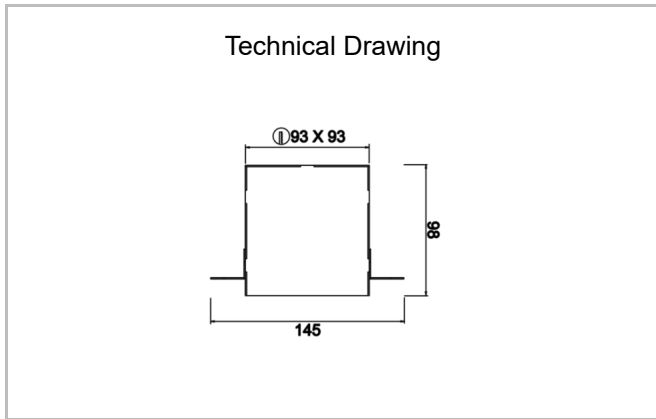

# Ozzo Trimless

OZZ 009 009 007T 8040 10 40 SD 40 00

Recessed Downlight & Spot Luminary

<b>Luminaire Group</b>	Downlight & Spot
<b>Mounting Type</b>	Recessed
<b>Luminaire Color</b>	RAL 9005 - RAL 9006 - RAL 9010
<b>Housing</b>	DKP Sheet
<b>Optics</b>	15° 30° 40° Reflector & Opal Diffuser
<b>Light Source</b>	LED
<b>Electrical Protection Class</b>	CLASS II
<b>IP</b>	44
<b>IK</b>	02
<b>Operating Temperature</b>	-20°C / +40°C
<b>Luminous Flux</b>	630
<b>Consumption Power</b>	7
<b>Luminaire Efficiency</b>	90 lm/W
<b>Color Rendering (CRI)</b>	>80
<b>Light Color Temperature (CCT)</b>	2700K/3000K/4000K/6500K
<b>Color Tolerance</b>	< 3 SDCM
<b>Driver Type</b>	On/Off
<b>Driver Brand</b>	Tridonic
<b>LED Brand</b>	Samsung
<b>Input Voltage / Frequency</b>	220-240 V AC 50/60 Hz
<b>Power Factor</b>	>0.9
<b>Surge</b>	1kV
<b>THD (AKIM)</b>	>%20
<b>LED life</b>	>70.000 hours
<b>Option</b>	On-Off / Dali / 1-10V / With Emergency Kit

SKU	Product Code	Power (W)	Luminous Flux (LM)	CRI	CCT (K)	Optics	Dimensions (mm)
13500049	OZZ 009 009 007T 8040 10 40 SD 40 00	7	630	>80	4000	40° Reflector	93x93x98