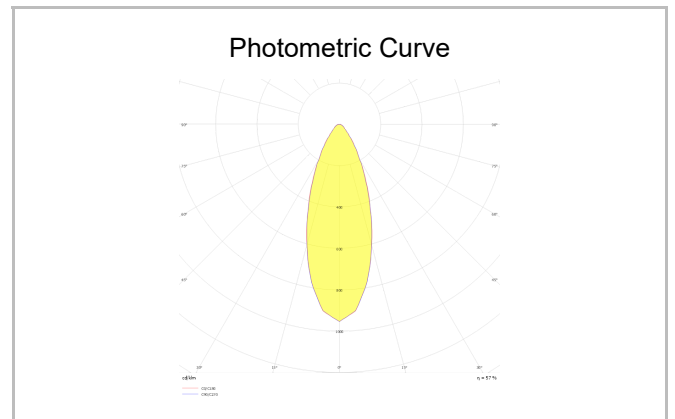

# Ozzo Trimless

OZZ 009 009 007T 8040 10 30 SD 40 00

Recessed Downlight & Spot Luminary

<b>Luminaire Group</b>	Downlight & Spot
<b>Mounting Type</b>	Recessed
<b>Luminaire Color</b>	RAL 9005 - RAL 9006 - RAL 9010
<b>Housing</b>	DKP Sheet
<b>Optics</b>	15° 30° 40° Reflector & Opal Diffuser
<b>Light Source</b>	LED
<b>Electrical Protection Class</b>	CLASS II
<b>IP</b>	44
<b>IK</b>	02
<b>Operating Temperature</b>	-20°C / +40°C
<b>Luminous Flux</b>	630
<b>Consumption Power</b>	7
<b>Luminaire Efficiency</b>	90 lm/W
<b>Color Rendering (CRI)</b>	>80
<b>Light Color Temperature (CCT)</b>	2700K/3000K/4000K/6500K
<b>Color Tolerance</b>	< 3 SDCM
<b>Driver Type</b>	On/Off
<b>Driver Brand</b>	Tridonic
<b>LED Brand</b>	Samsung
<b>Input Voltage / Frequency</b>	220-240 V AC 50/60 Hz
<b>Power Factor</b>	>0.9
<b>Surge</b>	1kV
<b>THD (AKIM)</b>	>%20
<b>LED life</b>	>70.000 hours
<b>Option</b>	On-Off / Dali / 1-10V / With Emergency Kit

SKU	Product Code	Power (W)	Luminous Flux (LM)	CRI	CCT (K)	Optics	Dimensions (mm)
13500031□	OZZ 009 009 007T 8040 10 30 SD 40 00	7	630	>80	4000	30° Reflector	93x93x98

[www.atellighting.com](http://www.atellighting.com)