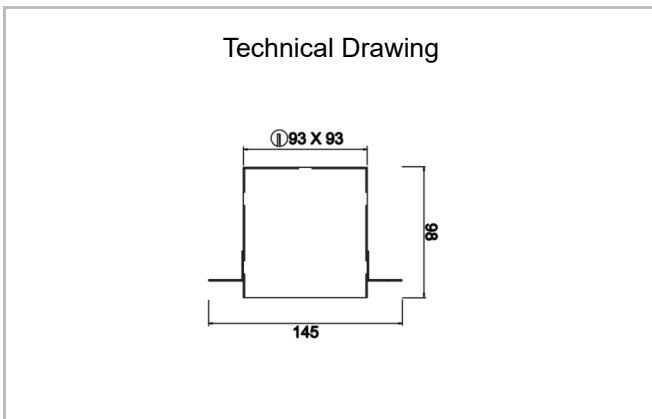

# Ozzo Trimless

OZZ 009 009 007T 8040 10 30 SD 40 00

Recessed Downlight & Spot Luminary

<b>Luminaire Group</b>	Downlight & Spot
<b>Mounting Type</b>	Recessed
<b>Luminaire Color</b>	RAL 9005 - RAL 9006 - RAL 9010
<b>Housing</b>	DKP Sheet
<b>Optics</b>	15° 30° 40° Reflector & Opal Diffuser
<b>Light Source</b>	LED
<b>Electrical Protection Class</b>	CLASS II
<b>IP</b>	44
<b>IK</b>	02
<b>Operating Temperature</b>	-20°C / +40°C
<b>Luminous Flux</b>	630
<b>Consumption Power</b>	7
<b>Luminaire Efficiency</b>	90 lm/W
<b>Color Rendering (CRI)</b>	>80
<b>Light Color Temperature (CCT)</b>	2700K/3000K/4000K/6500K
<b>Color Tolerance</b>	< 3 SDCM
<b>Driver Type</b>	On/Off
<b>Driver Brand</b>	Tridonic
<b>LED Brand</b>	Samsung
<b>Input Voltage / Frequency</b>	220-240 V AC 50/60 Hz
<b>Power Factor</b>	>0.9
<b>Surge</b>	1kV
<b>THD (AKIM)</b>	>%20
<b>LED life</b>	>70.000 hours
<b>Option</b>	On-Off / Dali / 1-10V / With Emergency Kit

SKU	Product Code	Power (W)	Luminous Flux (LM)	CRI	CCT (K)	Optics	Dimensions (mm)
13500031□	OZZ 009 009 007T 8040 10 30 SD 40 00	7	630	>80	4000	30° Reflector	93x93x98

[www.atellighting.com](http://www.atellighting.com)