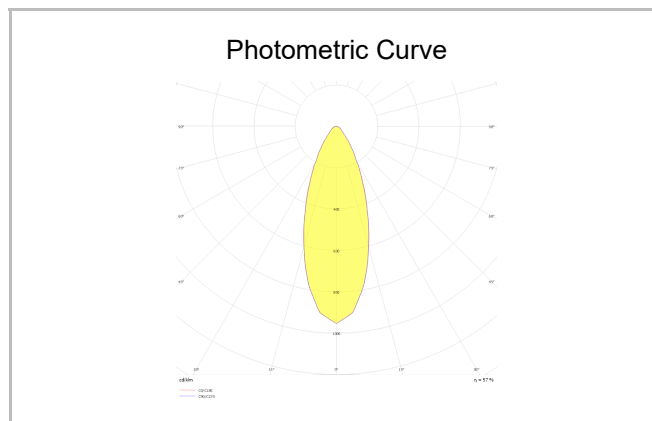

Ozzo Trimless

OZZ 009 009 007T 8040 10 30 SD 40 00

Recessed Downlight & Spot Luminary

Luminaire Group	Downlight & Spot
Mounting Type	Recessed
Luminaire Color	RAL 9005 - RAL 9006 - RAL 9010
Housing	DKP Sheet
Optics	15° 30° 40° Reflector & Opal Diffuser
Light Source	LED
Electrical Protection Class	CLASS II
IP	44
IK	02
Operating Temperature	-20°C / +40°C
Luminous Flux	630
Consumption Power	7
Luminaire Efficiency	90 lm/W
Color Rendering (CRI)	>80
Light Color Temperature (CCT)	2700K/3000K/4000K/6500K
Color Tolerance	< 3 SDCM
Driver Type	On/Off
Driver Brand	Tridonic
LED Brand	Samsung
Input Voltage / Frequency	220-240 V AC 50/60 Hz
Power Factor	>0.9
Surge	1kV
THD (AKIM)	>%20
LED life	>70.000 hours
Option	On-Off / Dali / 1-10V / With Emergency Kit

SKU	Product Code	Power (W)	Luminous Flux (LM)	CRI	CCT (K)	Optics	Dimensions (mm)
13500031□	OZZ 009 009 007T 8040 10 30 SD 40 00	7	630	>80	4000	30° Reflector	93x93x98

www.atellighting.com