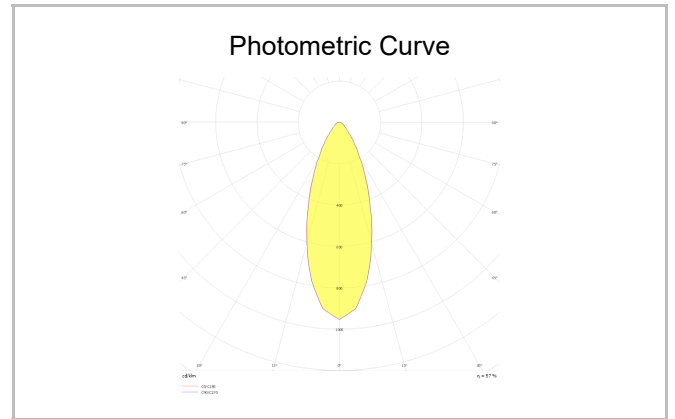

Ozzo Trimless

OZZ 009 009 007T 8040 10 30 SD 40 00

Recessed Downlight & Spot Luminary

Luminaire Group	Downlight & Spot
Mounting Type	Recessed
Luminaire Color	RAL 9005 - RAL 9006 - RAL 9010
Housing	DKP Sheet
Optics	15° 30° 40° Reflector & Opal Diffuser
Light Source	LED
Electrical Protection Class	CLASS II
IP	44
IK	02
Operating Temperature	-20°C / +40°C
Luminous Flux	630
Consumption Power	7
Luminaire Efficiency	90 lm/W
Color Rendering (CRI)	>80
Light Color Temperature (CCT)	2700K/3000K/4000K/6500K
Color Tolerance	< 3 SDCM
Driver Type	On/Off
Driver Brand	Tridonic
LED Brand	Samsung
Input Voltage / Frequency	220-240 V AC 50/60 Hz
Power Factor	>0.9
Surge	1kV
THD (AKIM)	>%20
LED life	>70.000 hours
Option	On-Off / Dali / 1-10V / With Emergency Kit

SKU	Product Code	Power (W)	Luminous Flux (LM)	CRI	CCT (K)	Optics	Dimensions (mm)
13500031□	OZZ 009 009 007T 8040 10 30 SD 40 00	7	630	>80	4000	30° Reflector	93x93x98