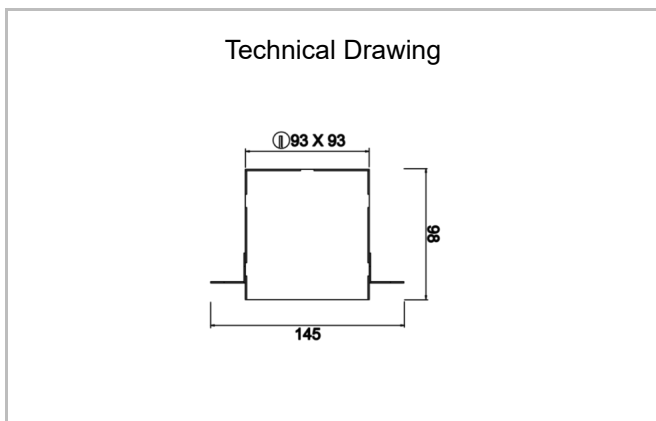

Ozzo Trimless

OZZ 009 009 007T 8040 10 30 SD 40 00

Recessed Downlight & Spot Luminary

Luminaire Group	Downlight & Spot
Mounting Type	Recessed
Luminaire Color	RAL 9005 - RAL 9006 - RAL 9010
Housing	DKP Sheet
Optics	15° 30° 40° Reflector & Opal Diffuser
Light Source	LED
Electrical Protection Class	CLASS II
IP	44
IK	02
Operating Temperature	-20°C / +40°C
Luminous Flux	630
Consumption Power	7
Luminaire Efficiency	90 lm/W
Color Rendering (CRI)	>80
Light Color Temperature (CCT)	2700K/3000K/4000K/6500K
Color Tolerance	< 3 SDCM
Driver Type	On/Off
Driver Brand	Tridonic
LED Brand	Samsung
Input Voltage / Frequency	220-240 V AC 50/60 Hz
Power Factor	>0.9
Surge	1kV
THD (AKIM)	>%20
LED life	>70.000 hours
Option	On-Off / Dali / 1-10V / With Emergency Kit

SKU	Product Code	Power (W)	Luminous Flux (LM)	CRI	CCT (K)	Optics	Dimensions (mm)
13500031□	OZZ 009 009 007T 8040 10 30 SD 40 00	7	630	>80	4000	30° Reflector	93x93x98

www.atellighting.com