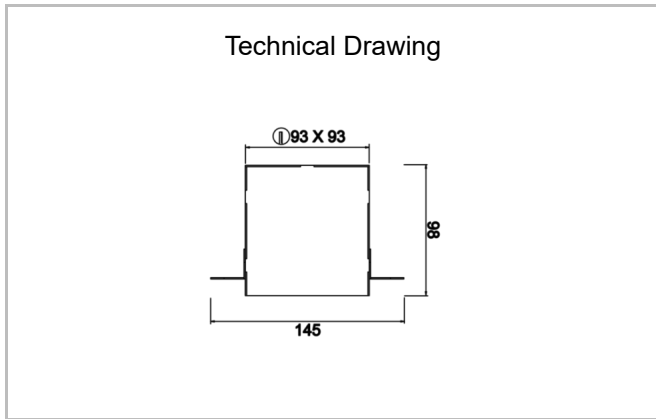

Ozzo Trimless

OZZ 009 009 007T 8040 10 30 SD 40 00

Recessed Downlight & Spot Luminary

Luminaire Group	Downlight & Spot
Mounting Type	Recessed
Luminaire Color	RAL 9005 - RAL 9006 - RAL 9010
Housing	DKP Sheet
Optics	15° 30° 40° Reflector & Opal Diffuser
Light Source	LED
Electrical Protection Class	CLASS II
IP	44
IK	02
Operating Temperature	-20°C / +40°C
Luminous Flux	630
Consumption Power	7
Luminaire Efficiency	90 lm/W
Color Rendering (CRI)	>80
Light Color Temperature (CCT)	2700K/3000K/4000K/6500K
Color Tolerance	< 3 SDCM
Driver Type	On/Off
Driver Brand	Tridonic
LED Brand	Samsung
Input Voltage / Frequency	220-240 V AC 50/60 Hz
Power Factor	>0.9
Surge	1kV
THD (AKIM)	>%20
LED life	>70.000 hours
Option	On-Off / Dali / 1-10V / With Emergency Kit

SKU	Product Code	Power (W)	Luminous Flux (LM)	CRI	CCT (K)	Optics	Dimensions (mm)
13500031□	OZZ 009 009 007T 8040 10 30 SD 40 00	7	630	>80	4000	30° Reflector	93x93x98