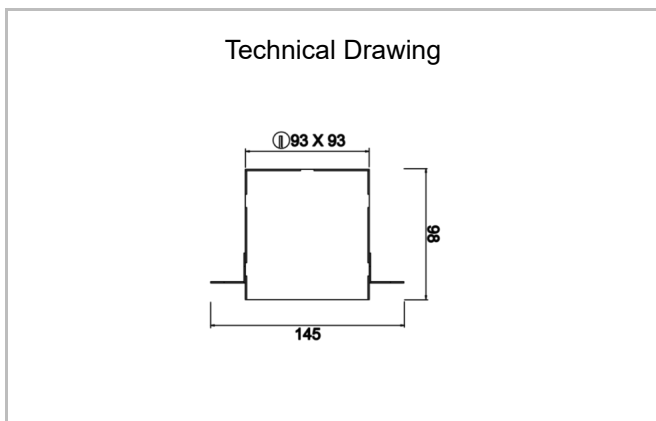

Ozzo Trimless

OZZ 009 009 007T 8040 10 15 SD 40 00

Recessed Downlight & Spot Luminary

Luminaire Group	Downlight & Spot
Mounting Type	Recessed
Luminary Color	RAL 9005 - RAL 9006 - RAL 9010
Housing	DKP Sheet
Optics	15° 30° 40° Reflector & Opal Diffuser
Light Source	LED
Electrical Protection Class	CLASS II
IP	44
IK	02
Operating Temperature	-20°C / +40°C
Luminous Flux	630
Consumption Power	7
Luminaire Efficiency	90 lm/W
Color Rendering (CRI)	>80
Light Color Temperature (CCT)	2700K/3000K/4000K/6500K
Color Tolerance	< 3 SDCM
Driver Type	On/Off
Driver Brand	Tridonic
LED Brand	Samsung
Input Voltage / Frequency	220-240 V AC 50/60 Hz
Power Factor	>0.9
Surge	1kV
THD (AKIM)	>%20
LED life	>70.000 hours
Option	On-Off / Dali / 1-10V / With Emergency Kit

SKU	Product Code	Power (W)	Luminous Flux (LM)	CRI	CCT (K)	Optics	Dimensions (mm)
13500013	OZZ 009 009 007T 8040 10 15 SD 40 00	7	630	>80	4000	15° Reflector	93x93x98

www.atellighting.com