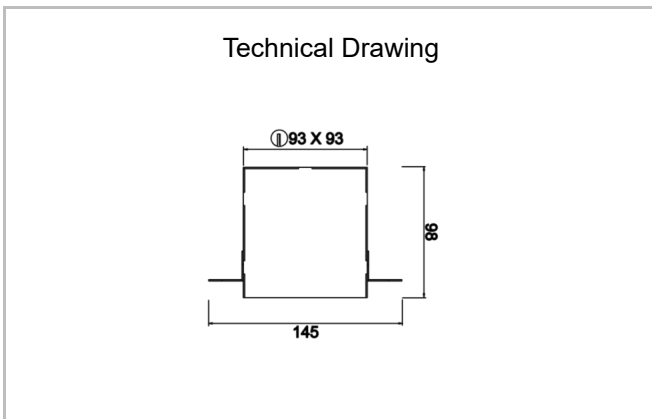

Ozzo Trimless

OZZ 009 009 007T 8040 10 15 SD 40 00

Recessed Downlight & Spot Luminary

Luminaire Group	Downlight & Spot
Mounting Type	Recessed
Luminaire Color	RAL 9005 - RAL 9006 - RAL 9010
Housing	DKP Sheet
Optics	15° 30° 40° Reflector & Opal Diffuser
Light Source	LED
Electrical Protection Class	CLASS II
IP	44
IK	02
Operating Temperature	-20°C / +40°C
Luminous Flux	630
Consumption Power	7
Luminaire Efficiency	90 lm/W
Color Rendering (CRI)	>80
Light Color Temperature (CCT)	2700K/3000K/4000K/6500K
Color Tolerance	< 3 SDCM
Driver Type	On/Off
Driver Brand	Tridonic
LED Brand	Samsung
Input Voltage / Frequency	220-240 V AC 50/60 Hz
Power Factor	>0.9
Surge	1kV
THD (AKIM)	>%20
LED life	>70.000 hours
Option	On-Off / Dali / 1-10V / With Emergency Kit

SKU	Product Code	Power (W)	Luminous Flux (LM)	CRI	CCT (K)	Optics	Dimensions (mm)
13500013	OZZ 009 009 007T 8040 10 15 SD 40 00	7	630	>80	4000	15° Reflector	93x93x98

www.atellighting.com