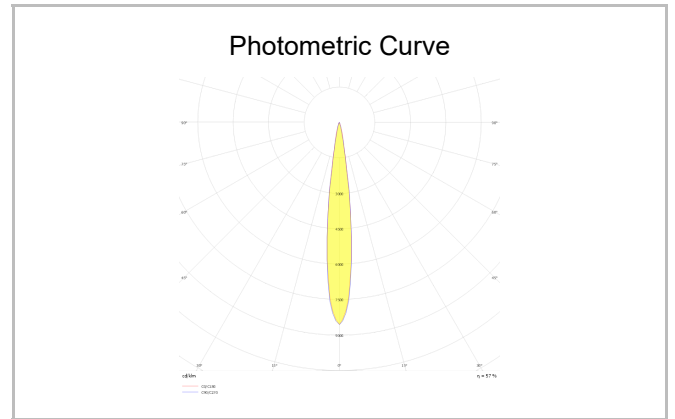

Ozzo Trimless

OZZ 009 009 007T 8040 10 15 SD 40 00

Recessed Downlight & Spot Luminary

Luminaire Group	Downlight & Spot
Mounting Type	Recessed
Luminary Color	RAL 9005 - RAL 9006 - RAL 9010
Housing	DKP Sheet
Optics	15° 30° 40° Reflector & Opal Diffuser
Light Source	LED
Electrical Protection Class	CLASS II
IP	44
IK	02
Operating Temperature	-20°C / +40°C
Luminous Flux	630
Consumption Power	7
Luminaire Efficiency	90 lm/W
Color Rendering (CRI)	>80
Light Color Temperature (CCT)	2700K/3000K/4000K/6500K
Color Tolerance	< 3 SDCM
Driver Type	On/Off
Driver Brand	Tridonic
LED Brand	Samsung
Input Voltage / Frequency	220-240 V AC 50/60 Hz
Power Factor	>0.9
Surge	1kV
THD (AKIM)	>%20
LED life	>70.000 hours
Option	On-Off / Dali / 1-10V / With Emergency Kit

SKU	Product Code	Power (W)	Luminous Flux (LM)	CRI	CCT (K)	Optics	Dimensions (mm)
13500013	OZZ 009 009 007T 8040 10 15 SD 40 00	7	630	>80	4000	15° Reflector	93x93x98