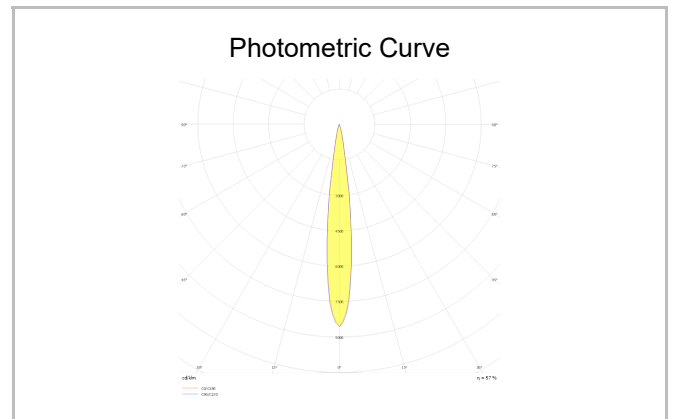

Ozzo Trimless

OZZ 009 009 007T 8040 10 15 SD 40 00

Recessed Downlight & Spot Luminary

Luminaire Group	Downlight & Spot
Mounting Type	Recessed
Luminaire Color	RAL 9005 - RAL 9006 - RAL 9010
Housing	DKP Sheet
Optics	15° 30° 40° Reflector & Opal Diffuser
Light Source	LED
Electrical Protection Class	CLASS II
IP	44
IK	02
Operating Temperature	-20°C / +40°C
Luminous Flux	630
Consumption Power	7
Luminaire Efficiency	90 lm/W
Color Rendering (CRI)	>80
Light Color Temperature (CCT)	2700K/3000K/4000K/6500K
Color Tolerance	< 3 SDCM
Driver Type	On/Off
Driver Brand	Tridonic
LED Brand	Samsung
Input Voltage / Frequency	220-240 V AC 50/60 Hz
Power Factor	>0.9
Surge	1kV
THD (AKIM)	>%20
LED life	>70.000 hours
Option	On-Off / Dali / 1-10V / With Emergency Kit

SKU	Product Code	Power (W)	Luminous Flux (LM)	CRI	CCT (K)	Optics	Dimensions (mm)
13500013	OZZ 009 009 007T 8040 10 15 SD 40 00	7	630	>80	4000	15° Reflector	93x93x98

www.atellighting.com