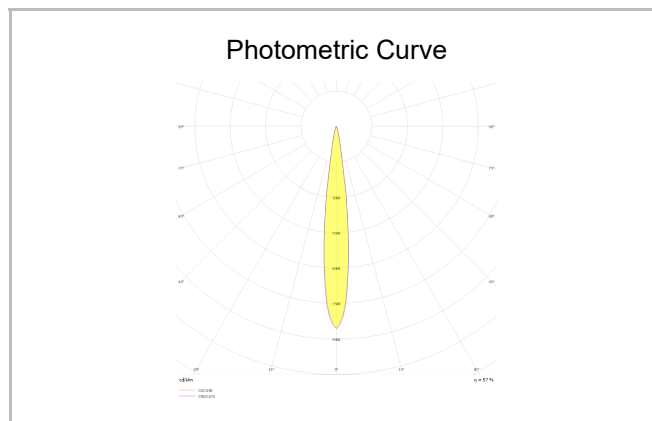

Ozzo Trimless

OZZ 009 009 007T 8040 10 15 SD 40 00

Recessed Downlight & Spot Luminary

Luminaire Group	Downlight & Spot
Mounting Type	Recessed
Luminaire Color	RAL 9005 - RAL 9006 - RAL 9010
Housing	DKP Sheet
Optics	15° 30° 40° Reflector & Opal Diffuser
Light Source	LED
Electrical Protection Class	CLASS II
IP	44
IK	02
Operating Temperature	-20°C / +40°C
Luminous Flux	630
Consumption Power	7
Luminaire Efficiency	90 lm/W
Color Rendering (CRI)	>80
Light Color Temperature (CCT)	2700K/3000K/4000K/6500K
Color Tolerance	< 3 SDCM
Driver Type	On/Off
Driver Brand	Tridonic
LED Brand	Samsung
Input Voltage / Frequency	220-240 V AC 50/60 Hz
Power Factor	>0.9
Surge	1kV
THD (AKIM)	>%20
LED life	>70.000 hours
Option	On-Off / Dali / 1-10V / With Emergency Kit

SKU	Product Code	Power (W)	Luminous Flux (LM)	CRI	CCT (K)	Optics	Dimensions (mm)
13500013	OZZ 009 009 007T 8040 10 15 SD 40 00	7	630	>80	4000	15° Reflector	93x93x98

www.atellighting.com