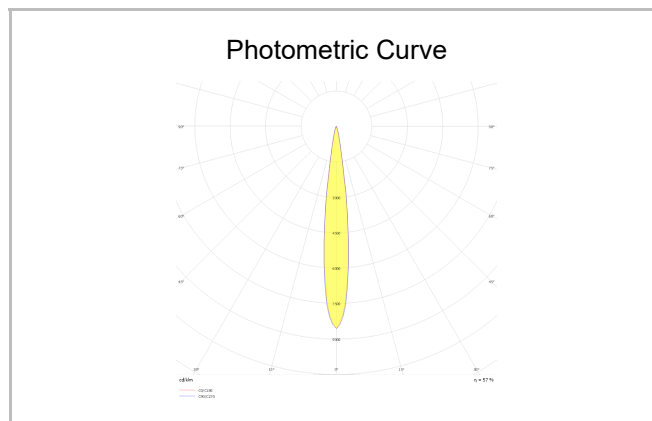

Ozzo Trimless

OZZ 009 009 007T 8040 10 15 SD 40 00

Recessed Downlight & Spot Luminary

Luminaire Group	Downlight & Spot
Mounting Type	Recessed
Luminary Color	RAL 9005 - RAL 9006 - RAL 9010
Housing	DKP Sheet
Optics	15° 30° 40° Reflector & Opal Diffuser
Light Source	LED
Electrical Protection Class	CLASS II
IP	44
IK	02
Operating Temperature	-20°C / +40°C
Luminous Flux	630
Consumption Power	7
Luminaire Efficiency	90 lm/W
Color Rendering (CRI)	>80
Light Color Temperature (CCT)	2700K/3000K/4000K/6500K
Color Tolerance	< 3 SDCM
Driver Type	On/Off
Driver Brand	Tridonic
LED Brand	Samsung
Input Voltage / Frequency	220-240 V AC 50/60 Hz
Power Factor	>0.9
Surge	1kV
THD (AKIM)	>%20
LED life	>70.000 hours
Option	On-Off / Dali / 1-10V / With Emergency Kit

SKU	Product Code	Power (W)	Luminous Flux (LM)	CRI	CCT (K)	Optics	Dimensions (mm)
13500013	OZZ 009 009 007T 8040 10 15 SD 40 00	7	630	>80	4000	15° Reflector	93x93x98

www.atellighting.com