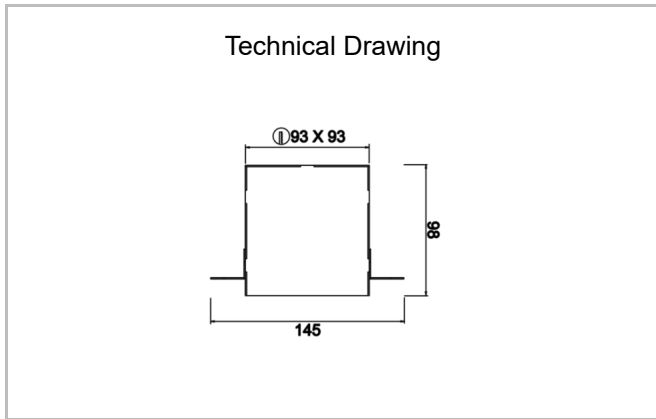

Ozzo Trimless

OZZ 009 009 007T 8040 10 15 SD 40 00

Recessed Downlight & Spot Luminary

Luminaire Group	Downlight & Spot
Mounting Type	Recessed
Luminary Color	RAL 9005 - RAL 9006 - RAL 9010
Housing	DKP Sheet
Optics	15° 30° 40° Reflector & Opal Diffuser
Light Source	LED
Electrical Protection Class	CLASS II
IP	44
IK	02
Operating Temperature	-20°C / +40°C
Luminous Flux	630
Consumption Power	7
Luminaire Efficiency	90 lm/W
Color Rendering (CRI)	>80
Light Color Temperature (CCT)	2700K/3000K/4000K/6500K
Color Tolerance	< 3 SDCM
Driver Type	On/Off
Driver Brand	Tridonic
LED Brand	Samsung
Input Voltage / Frequency	220-240 V AC 50/60 Hz
Power Factor	>0.9
Surge	1kV
THD (AKIM)	>%20
LED life	>70.000 hours
Option	On-Off / Dali / 1-10V / With Emergency Kit

SKU	Product Code	Power (W)	Luminous Flux (LM)	CRI	CCT (K)	Optics	Dimensions (mm)
13500013	OZZ 009 009 007T 8040 10 15 SD 40 00	7	630	>80	4000	15° Reflector	93x93x98