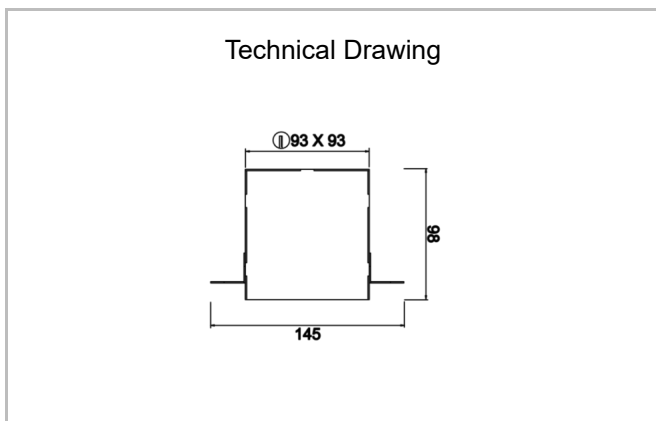

Ozzo Trimless

OZZ 009 009 007T 8040 10 15 SD 40 00

Recessed Downlight & Spot Luminary

Luminaire Group	Downlight & Spot
Mounting Type	Recessed
Luminaire Color	RAL 9005 - RAL 9006 - RAL 9010
Housing	DKP Sheet
Optics	15° 30° 40° Reflector & Opal Diffuser
Light Source	LED
Electrical Protection Class	CLASS II
IP	44
IK	02
Operating Temperature	-20°C / +40°C
Luminous Flux	630
Consumption Power	7
Luminaire Efficiency	90 lm/W
Color Rendering (CRI)	>80
Light Color Temperature (CCT)	2700K/3000K/4000K/6500K
Color Tolerance	< 3 SDCM
Driver Type	On/Off
Driver Brand	Tridonic
LED Brand	Samsung
Input Voltage / Frequency	220-240 V AC 50/60 Hz
Power Factor	>0.9
Surge	1kV
THD (AKIM)	>%20
LED life	>70.000 hours
Option	On-Off / Dali / 1-10V / With Emergency Kit

SKU	Product Code	Power (W)	Luminous Flux (LM)	CRI	CCT (K)	Optics	Dimensions (mm)
13500013	OZZ 009 009 007T 8040 10 15 SD 40 00	7	630	>80	4000	15° Reflector	93x93x98

www.atellighting.com