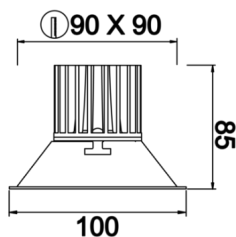

Technical Drawing

Photometric Curve

| SKU      | Product Code                         | Power (W) | Luminous Flux (LM) | CRI | CCT (K) | Optics        | Dimensions (mm) |
|----------|--------------------------------------|-----------|--------------------|-----|---------|---------------|-----------------|
| 13502673 | MTS 010 008 009A 8040 10 15 SD 20 00 | 9         | 810                | >80 | 4000    | 15° Reflector | 100x100x85      |