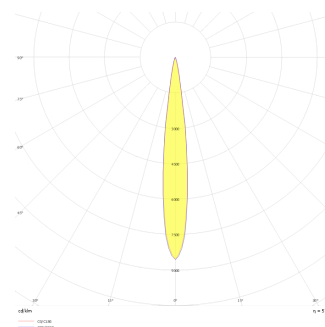

Technical Drawing

Photometric Curve

| SKU      | Product Code                         | Power (W) | Luminous Flux (LM) | CRI | CCT (K) | Optics        | Dimensions (mm) |
|----------|--------------------------------------|-----------|--------------------|-----|---------|---------------|-----------------|
| 13502673 | MTS 010 008 009A 8040 10 15 SD 20 00 | 9         | 810                | >80 | 4000    | 15° Reflector | 100x100x85      |