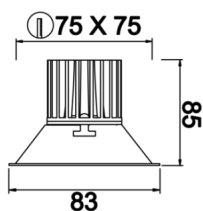

Technical Drawing

Photometric Curve

| SKU       | Product Code                         | Power (W) | Luminous Flux (LM) | CRI | CCT (K) | Optics        | Dimensions (mm) |
|-----------|--------------------------------------|-----------|--------------------|-----|---------|---------------|-----------------|
| 13502601□ | MTS 008 008 013A 8040 10 40 SD 20 00 | 13        | 1170               | >80 | 4000    | 40° Reflector | 83x83xx85       |