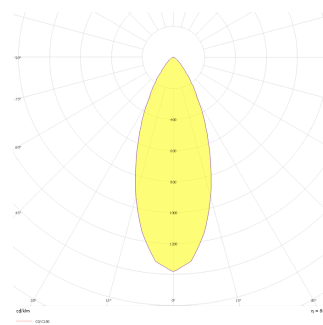

Technical Drawing

Photometric Curve

| SKU       | Product Code                         | Power (W) | Luminous Flux (LM) | CRI | CCT (K) | Optics        | Dimensions (mm) |
|-----------|--------------------------------------|-----------|--------------------|-----|---------|---------------|-----------------|
| 13502601□ | MTS 008 008 013A 8040 10 40 SD 20 00 | 13        | 1170               | >80 | 4000    | 40° Reflector | 83x83xx85       |