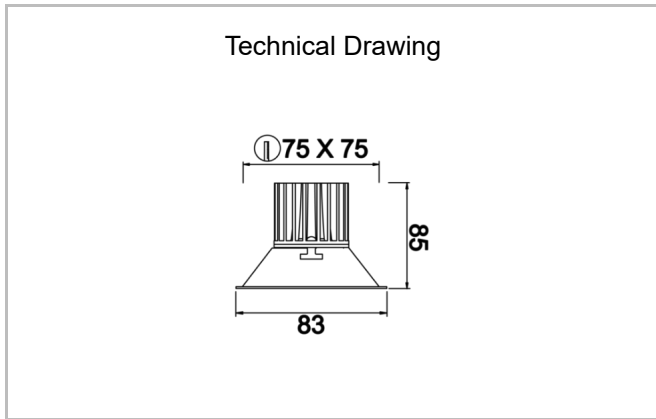

Motus S

MTS 008 008 009A 8040 10 15 SD 20 00

Recessed Downlight & Spot Luminary

Luminaire Group	Downlight & Spot
Mounting Type	Recessed
Luminaire Color	RAL 9005 - RAL 9016 - RAL 9006
Housing	Aluminum Injection
Optics	15° 30° 40° Reflector & Opal Diffuser
Light Source	LED
Electrical Protection Class	CLASS II
IP	20
IK	02
Operating Temperature	-20°C / +40°C
Luminous Flux	810
Consumption Power	9
Luminaire Efficiency	90 lm/W
Color Rendering (CRI)	>80
Light Color Temperature (CCT)	2700K/3000K/4000K/6500K
Color Tolerance	< 3 SDCM
Driver Type	On/Off
Driver Brand	Tridonic
LED Brand	Samsung
Input Voltage / Frequency	220-240 V AC 50/60 Hz
Power Factor	>0.9
Surge	1kV
THD (AKIM)	>%20
LED life	>70.000 hours
Option	On-Off / Dali / 1-10V / With Emergency Kit

SKU	Product Code	Power (W)	Luminous Flux (LM)	CRI	CCT (K)	Optics	Dimensions (mm)
13502511	MTS 008 008 009A 8040 10 15 SD 20 00	9	810	>80	4000	15° Reflector	83x83xx85