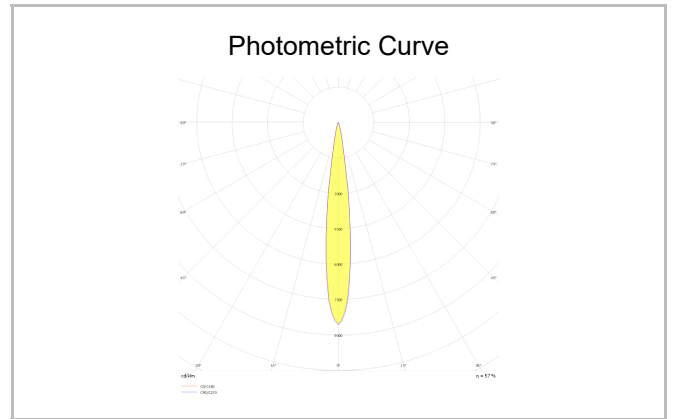

Motus S

MTS 008 008 009A 8040 10 15 SD 20 00

Recessed Downlight & Spot Luminary

Luminaire Group	Downlight & Spot
Mounting Type	Recessed
Luminaire Color	RAL 9005 - RAL 9016 - RAL 9006
Housing	Aluminum Injection
Optics	15° 30° 40° Reflector & Opal Diffuser
Light Source	LED
Electrical Protection Class	CLASS II
IP	20
IK	02
Operating Temperature	-20°C / +40°C
Luminous Flux	810
Consumption Power	9
Luminaire Efficiency	90 lm/W
Color Rendering (CRI)	>80
Light Color Temperature (CCT)	2700K/3000K/4000K/6500K
Color Tolerance	< 3 SDCM
Driver Type	On/Off
Driver Brand	Tridonic
LED Brand	Samsung
Input Voltage / Frequency	220-240 V AC 50/60 Hz
Power Factor	>0.9
Surge	1kV
THD (AKIM)	>%20
LED life	>70.000 hours
Option	On-Off / Dali / 1-10V / With Emergency Kit

SKU	Product Code	Power (W)	Luminous Flux (LM)	CRI	CCT (K)	Optics	Dimensions (mm)
13502511	MTS 008 008 009A 8040 10 15 SD 20 00	9	810	>80	4000	15° Reflector	83x83xx85