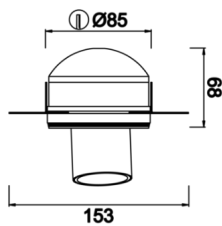

Beetle

BTL 008 009 013T 8027 10 30 SD 40 00

Recessed Downlight & Spot Luminary

Luminaire Group	Downlight & Spot
Mounting Type	Recessed
Luminaire Color	RAL 9005 - RAL 9006 - RAL 9010
Housing	Aluminum
Optics	30° Reflector
Light Source	LED
Electrical Protection Class	CLASS II
IP	40
IK	02
Operating Temperature	-20°C / +40°C
Luminous Flux	1170
Consumption Power	13
Luminaire Efficiency	810 lm / 1170 lm
Color Rendering (CRI)	>80
Light Color Temperature (CCT)	2700K/3000K/4000K/6500K
Color Tolerance	< 3 SDCM
Driver Type	On/Off
Driver Brand	Tridonic
LED Brand	Samsung
Input Voltage / Frequency	220-240 V AC 50/60 Hz
Power Factor	>0.9
Surge	1kV
THD (AKIM)	>%20
LED life	>50.000 hours
Option	On-Off / Dali / 1-10V / With Emergency Kit

Technical Drawing

Photometric Curve

SKU	Product Code	Power (W)	Luminous Flux (LM)	CRI	CCT (K)	Optics	Dimensions (mm)
	BTL 008 009 013T 8027 10 30 SD 40 00	13	1170	>80	4000	25° Reflector	Ø85x68

www.atellighting.com