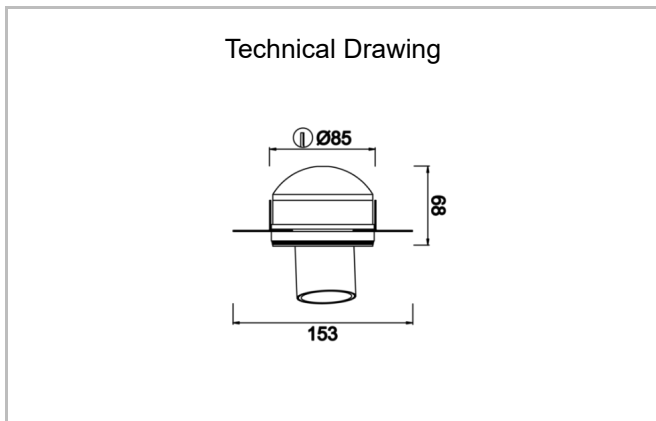

Beetle

BTL 008 009 013T 8027 10 30 SD 40 00

Recessed Downlight & Spot Luminary

Luminaire Group	Downlight & Spot
Mounting Type	Recessed
Luminaire Color	RAL 9005 - RAL 9006 - RAL 9010
Housing	Aluminum
Optics	30° Reflector
Light Source	LED
Electrical Protection Class	CLASS II
IP	40
IK	02
Operating Temperature	-20°C / +40°C
Luminous Flux	1170
Consumption Power	13
Luminaire Efficiency	810 lm / 1170 lm
Color Rendering (CRI)	>80
Light Color Temperature (CCT)	2700K/3000K/4000K/6500K
Color Tolerance	< 3 SDCM
Driver Type	On/Off
Driver Brand	Tridonic
LED Brand	Samsung
Input Voltage / Frequency	220-240 V AC 50/60 Hz
Power Factor	>0.9
Surge	1kV
THD (AKIM)	>%20
LED life	>50.000 hours
Option	On-Off / Dali / 1-10V / With Emergency Kit

SKU	Product Code	Power (W)	Luminous Flux (LM)	CRI	CCT (K)	Optics	Dimensions (mm)
	BTL 008 009 013T 8027 10 30 SD 40 00	13	1170	>80	4000	25° Reflector	Ø85x68