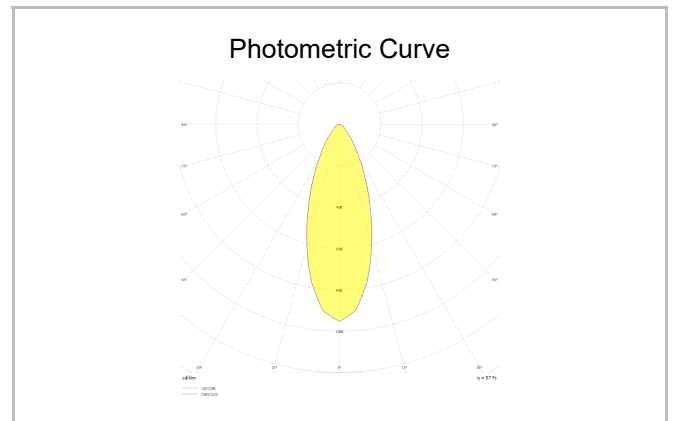

Beetle

BTL 008 009 013T 8027 10 30 SD 40 00

Recessed Downlight & Spot Luminary

Luminaire Group	Downlight & Spot
Mounting Type	Recessed
Luminaire Color	RAL 9005 - RAL 9006 - RAL 9010
Housing	Aluminum
Optics	30° Reflector
Light Source	LED
Electrical Protection Class	CLASS II
IP	40
IK	02
Operating Temperature	-20°C / +40°C
Luminous Flux	1170
Consumption Power	13
Luminaire Efficiency	810 lm / 1170 lm
Color Rendering (CRI)	>80
Light Color Temperature (CCT)	2700K/3000K/4000K/6500K
Color Tolerance	< 3 SDCM
Driver Type	On/Off
Driver Brand	Tridonic
LED Brand	Samsung
Input Voltage / Frequency	220-240 V AC 50/60 Hz
Power Factor	>0.9
Surge	1kV
THD (AKIM)	>%20
LED life	>50.000 hours
Option	On-Off / Dali / 1-10V / With Emergency Kit

SKU	Product Code	Power (W)	Luminous Flux (LM)	CRI	CCT (K)	Optics	Dimensions (mm)
	BTL 008 009 013T 8027 10 30 SD 40 00	13	1170	>80	4000	25° Reflector	Ø85x68