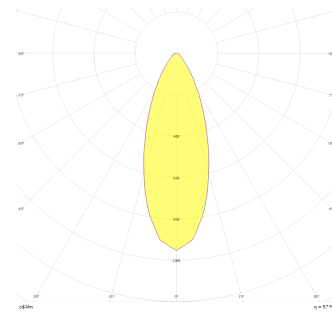

Beetle

BTL 008 009 013T 8027 10 30 SD 40 00

Recessed Downlight & Spot Luminary

Luminaire Group	Downlight & Spot
Mounting Type	Recessed
Luminaire Color	RAL 9005 - RAL 9006 - RAL 9010
Housing	Aluminum
Optics	30° Reflector
Light Source	LED
Electrical Protection Class	CLASS II
IP	40
IK	02
Operating Temperature	-20°C / +40°C
Luminous Flux	1170
Consumption Power	13
Luminaire Efficiency	810 lm / 1170 lm
Color Rendering (CRI)	>80
Light Color Temperature (CCT)	2700K/3000K/4000K/6500K
Color Tolerance	< 3 SDCM
Driver Type	On/Off
Driver Brand	Tridonic
LED Brand	Samsung
Input Voltage / Frequency	220-240 V AC 50/60 Hz
Power Factor	>0.9
Surge	1kV
THD (AKIM)	>%20
LED life	>50.000 hours
Option	On-Off / Dali / 1-10V / With Emergency Kit

Technical Drawing

Photometric Curve

SKU	Product Code	Power (W)	Luminous Flux (LM)	CRI	CCT (K)	Optics	Dimensions (mm)
	BTL 008 009 013T 8027 10 30 SD 40 00	13	1170	>80	4000	25° Reflector	Ø85x68

www.atellighting.com