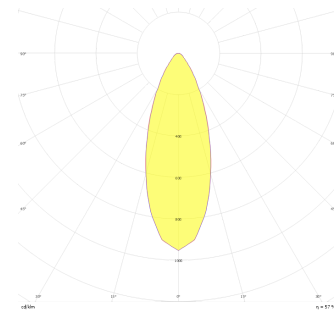

Beetle

BTL 008 009 013T 8027 10 30 SD 40 00

Recessed Downlight & Spot Luminary

Luminaire Group	Downlight & Spot
Mounting Type	Recessed
Luminaire Color	RAL 9005 - RAL 9006 - RAL 9010
Housing	Aluminum
Optics	30° Reflector
Light Source	LED
Electrical Protection Class	CLASS II
IP	40
IK	02
Operating Temperature	-20°C / +40°C
Luminous Flux	1170
Consumption Power	13
Luminaire Efficiency	810 lm / 1170 lm
Color Rendering (CRI)	>80
Light Color Temperature (CCT)	2700K/3000K/4000K/6500K
Color Tolerance	< 3 SDCM
Driver Type	On/Off
Driver Brand	Tridonic
LED Brand	Samsung
Input Voltage / Frequency	220-240 V AC 50/60 Hz
Power Factor	>0.9
Surge	1kV
THD (AKIM)	>%20
LED life	>50.000 hours
Option	On-Off / Dali / 1-10V / With Emergency Kit

Technical Drawing

Photometric Curve

SKU	Product Code	Power (W)	Luminous Flux (LM)	CRI	CCT (K)	Optics	Dimensions (mm)
	BTL 008 009 013T 8027 10 30 SD 40 00	13	1170	>80	4000	25° Reflector	Ø85x68

www.atellighting.com