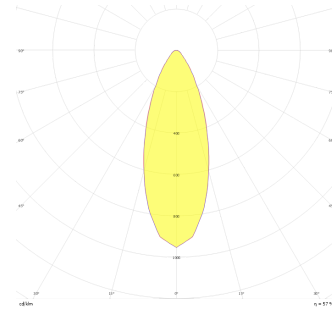

Beetle

BTL 008 009 009T 8027 10 30 SD 40 00

Recessed Downlight & Spot Luminary

Luminaire Group	Downlight & Spot
Mounting Type	Recessed
Luminaire Color	RAL 9005 - RAL 9006 - RAL 9010
Housing	Aluminum
Optics	30° Reflector
Light Source	LED
Electrical Protection Class	CLASS II
IP	40
IK	02
Operating Temperature	-20°C / +40°C
Luminous Flux	810
Consumption Power	9
Luminaire Efficiency	810 lm / 1170 lm
Color Rendering (CRI)	>80
Light Color Temperature (CCT)	2700K/3000K/4000K/6500K
Color Tolerance	< 3 SDCM
Driver Type	On/Off
Driver Brand	Tridonic
LED Brand	Samsung
Input Voltage / Frequency	220-240 V AC 50/60 Hz
Power Factor	>0.9
Surge	1kV
THD (AKIM)	>%20
LED life	>50.000 hours
Option	On-Off / Dali / 1-10V / With Emergency Kit

Technical Drawing

Photometric Curve

SKU	Product Code	Power (W)	Luminous Flux (LM)	CRI	CCT (K)	Optics	Dimensions (mm)
	BTL 008 009 009T 8027 10 30 SD 40 00	9	810	>80	4000	25° Reflector	Ø85x68