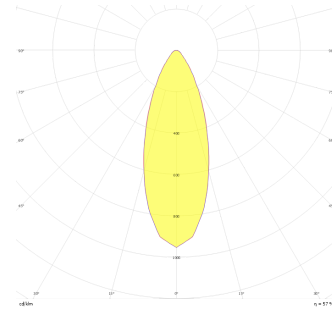

Beetle

BTL 008 009 009T 8027 10 30 SD 40 00

Recessed Downlight & Spot Luminary

Luminaire Group	Downlight & Spot
Mounting Type	Recessed
Luminaire Color	RAL 9005 - RAL 9006 - RAL 9010
Housing	Aluminum
Optics	30° Reflector
Light Source	LED
Electrical Protection Class	CLASS II
IP	40
IK	02
Operating Temperature	-20°C / +40°C
Luminous Flux	810
Consumption Power	9
Luminaire Efficiency	810 lm /1170 lm
Color Rendering (CRI)	>80
Light Color Temperature (CCT)	2700K/3000K/4000K/6500K
Color Tolerance	< 3 SDCM
Driver Type	On/Off
Driver Brand	Tridonic
LED Brand	Samsung
Input Voltage / Frequency	220-240 V AC 50/60 Hz
Power Factor	>0.9
Surge	1kV
THD (AKIM)	>%20
LED life	>50.000 hours
Option	On-Off / Dali / 1-10V / With Emergency Kit

Technical Drawing

Photometric Curve

SKU	Product Code	Power (W)	Luminous Flux (LM)	CRI	CCT (K)	Optics	Dimensions (mm)
	BTL 008 009 009T 8027 10 30 SD 40 00	9	810	>80	4000	25° Reflector	Ø85x68

www.atelighting.com