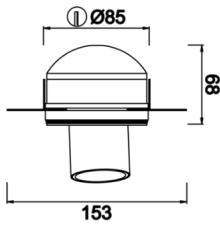

Beetle

BTL 008 009 009T 8027 10 30 SD 40 00

Recessed Downlight & Spot Luminary

Luminaire Group	Downlight & Spot
Mounting Type	Recessed
Luminaire Color	RAL 9005 - RAL 9006 - RAL 9010
Housing	Aluminum
Optics	30° Reflector
Light Source	LED
Electrical Protection Class	CLASS II
IP	40
IK	02
Operating Temperature	-20°C / +40°C
Luminous Flux	810
Consumption Power	9
Luminaire Efficiency	810 lm /1170 lm
Color Rendering (CRI)	>80
Light Color Temperature (CCT)	2700K/3000K/4000K/6500K
Color Tolerance	< 3 SDCM
Driver Type	On/Off
Driver Brand	Tridonic
LED Brand	Samsung
Input Voltage / Frequency	220-240 V AC 50/60 Hz
Power Factor	>0.9
Surge	1kV
THD (AKIM)	>%20
LED life	>50.000 hours
Option	On-Off / Dali / 1-10V / With Emergency Kit

Technical Drawing

Photometric Curve

SKU	Product Code	Power (W)	Luminous Flux (LM)	CRI	CCT (K)	Optics	Dimensions (mm)
	BTL 008 009 009T 8027 10 30 SD 40 00	9	810	>80	4000	25° Reflector	Ø85x68

www.atelighting.com