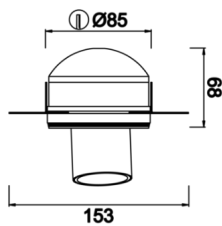

Beetle

BTL 008 009 009T 8027 10 30 SD 40 00

Recessed Downlight & Spot Luminary

Luminaire Group	Downlight & Spot
Mounting Type	Recessed
Luminaire Color	RAL 9005 - RAL 9006 - RAL 9010
Housing	Aluminum
Optics	30° Reflector
Light Source	LED
Electrical Protection Class	CLASS II
IP	40
IK	02
Operating Temperature	-20°C / +40°C
Luminous Flux	810
Consumption Power	9
Luminaire Efficiency	810 lm / 1170 lm
Color Rendering (CRI)	>80
Light Color Temperature (CCT)	2700K/3000K/4000K/6500K
Color Tolerance	< 3 SDCM
Driver Type	On/Off
Driver Brand	Tridonic
LED Brand	Samsung
Input Voltage / Frequency	220-240 V AC 50/60 Hz
Power Factor	>0.9
Surge	1kV
THD (AKIM)	>%20
LED life	>50.000 hours
Option	On-Off / Dali / 1-10V / With Emergency Kit

Technical Drawing

Photometric Curve

SKU	Product Code	Power (W)	Luminous Flux (LM)	CRI	CCT (K)	Optics	Dimensions (mm)
	BTL 008 009 009T 8027 10 30 SD 40 00	9	810	>80	4000	25° Reflector	Ø85x68