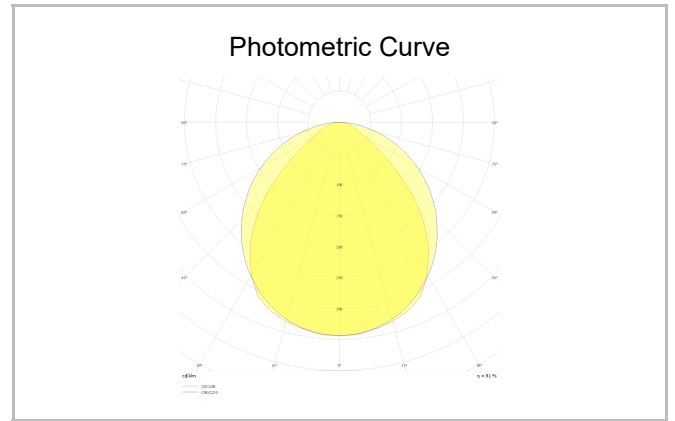

Solid

SLD 021 005 024A 8040 10 99 OP 40 00

Recessed Downlight & Spot Luminary

Luminaire Group	Downlight & Spot
Mounting Type	Recessed
Luminaire Color	RAL 9010 - RAL 9005 - RAL 9016 - RAL 9006
Housing	Aluminum Extrusion
Optics	Opal Diffuser
Light Source	LED
Electrical Protection Class	CLASS II
IP	40
IK	03
Operating Temperature	-20°C / +40°C
Luminous Flux	2856
Consumption Power	24
Luminaire Efficiency	79 lm/W - 125 lm/W
Color Rendering (CRI)	>80
Light Color Temperature (CCT)	2700K/3000K/4000K/6500K
Color Tolerance	< 3 SDCM
Driver Type	On/Off
Driver Brand	Tridonic
LED Brand	Samsung
Input Voltage / Frequency	220-240 V AC 50/60 Hz
Power Factor	>0.9
Surge	1kV
THD (AKIM)	>%20
LED life	>70.000 hours
Option	On-Off / Dali / 1-10V / With Emergency Kit

SKU	Product Code	Power (W)	Luminous Flux (LM)	CRI	CCT (K)	Optics	Dimensions (mm)
	SLD 021 005 024A 8040 10 99 OP 40 00	24	2856	>80	4000	120° Opal	Ø215