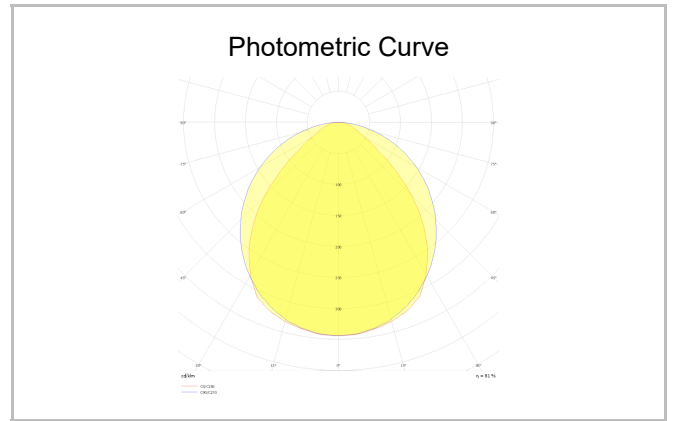

Solid

SLD 021 005 024A 8040 10 99 OP 40 00

Recessed Downlight & Spot Luminary

Luminaire Group	Downlight & Spot
Mounting Type	Recessed
Luminaire Color	RAL 9010 - RAL 9005 - RAL 9016 - RAL 9006
Housing	Aluminum Extrusion
Optics	Opal Diffuser
Light Source	LED
Electrical Protection Class	CLASS II
IP	40
IK	03
Operating Temperature	-20°C / +40°C
Luminous Flux	2856
Consumption Power	24
Luminaire Efficiency	79 lm/W - 125 lm/W
Color Rendering (CRI)	>80
Light Color Temperature (CCT)	2700K/3000K/4000K/6500K
Color Tolerance	< 3 SDCM
Driver Type	On/Off
Driver Brand	Tridonic
LED Brand	Samsung
Input Voltage / Frequency	220-240 V AC 50/60 Hz
Power Factor	>0.9
Surge	1kV
THD (AKIM)	>%20
LED life	>70.000 hours
Option	On-Off / Dali / 1-10V / With Emergency Kit

SKU	Product Code	Power (W)	Luminous Flux (LM)	CRI	CCT (K)	Optics	Dimensions (mm)
	SLD 021 005 024A 8040 10 99 OP 40 00	24	2856	>80	4000	120° Opal	Ø215