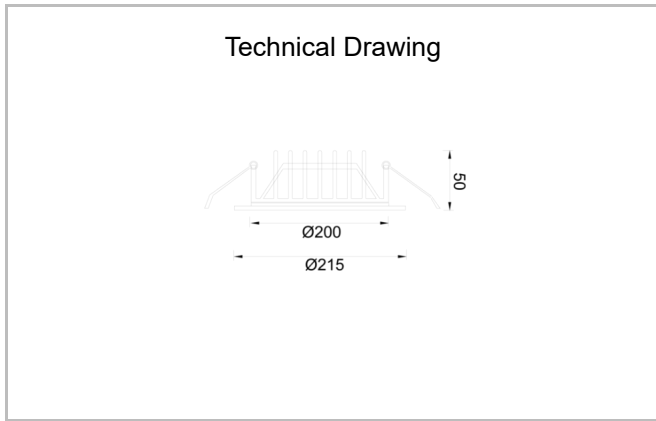

Solid

SLD 021 005 024A 8040 10 99 OP 40 00

Recessed Downlight & Spot Luminary

Luminaire Group	Downlight & Spot
Mounting Type	Recessed
Luminaire Color	RAL 9010 - RAL 9005 - RAL 9016 - RAL 9006
Housing	Aluminum Extrusion
Optics	Opal Diffuser
Light Source	LED
Electrical Protection Class	CLASS II
IP	40
IK	03
Operating Temperature	-20°C / +40°C
Luminous Flux	2856
Consumption Power	24
Luminaire Efficiency	79 lm/W - 125 lm/W
Color Rendering (CRI)	>80
Light Color Temperature (CCT)	2700K/3000K/4000K/6500K
Color Tolerance	< 3 SDCM
Driver Type	On/Off
Driver Brand	Tridonic
LED Brand	Samsung
Input Voltage / Frequency	220-240 V AC 50/60 Hz
Power Factor	>0.9
Surge	1kV
THD (AKIM)	>%20
LED life	>70.000 hours
Option	On-Off / Dali / 1-10V / With Emergency Kit

SKU	Product Code	Power (W)	Luminous Flux (LM)	CRI	CCT (K)	Optics	Dimensions (mm)
	SLD 021 005 024A 8040 10 99 OP 40 00	24	2856	>80	4000	120° Opal	Ø215