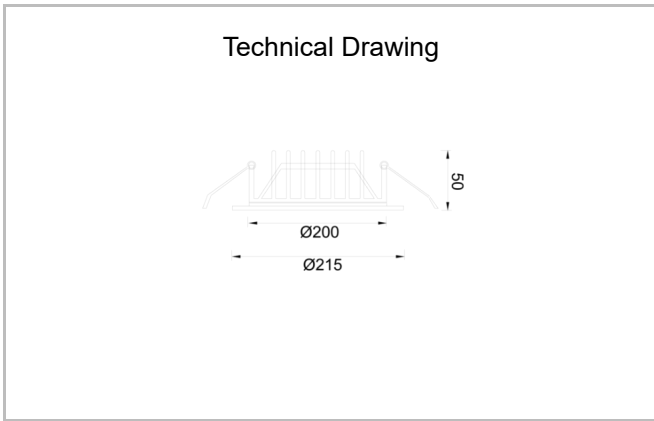

Solid

SLD 021 005 024A 8040 10 99 OP 40 00

Recessed Downlight & Spot Luminary

Luminaire Group	Downlight & Spot
Mounting Type	Recessed
Luminaire Color	RAL 9010 - RAL 9005 - RAL 9016 - RAL 9006
Housing	Aluminum Extrusion
Optics	Opal Diffuser
Light Source	LED
Electrical Protection Class	CLASS II
IP	40
IK	03
Operating Temperature	-20°C / +40°C
Luminous Flux	2856
Consumption Power	24
Luminaire Efficiency	79 lm/W - 125 lm/W
Color Rendering (CRI)	>80
Light Color Temperature (CCT)	2700K/3000K/4000K/6500K
Color Tolerance	< 3 SDCM
Driver Type	On/Off
Driver Brand	Tridonic
LED Brand	Samsung
Input Voltage / Frequency	220-240 V AC 50/60 Hz
Power Factor	>0.9
Surge	1kV
THD (AKIM)	>%20
LED life	>70.000 hours
Option	On-Off / Dali / 1-10V / With Emergency Kit

SKU	Product Code	Power (W)	Luminous Flux (LM)	CRI	CCT (K)	Optics	Dimensions (mm)
	SLD 021 005 024A 8040 10 99 OP 40 00	24	2856	>80	4000	120° Opal	Ø215