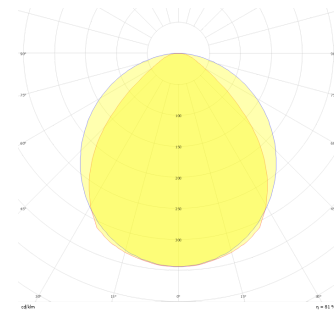

Technical Drawing

Photometric Curve

| SKU | Product Code                         | Power (W) | Luminous Flux (LM) | CRI | CCT (K) | Optics    | Dimensions (mm) |
|-----|--------------------------------------|-----------|--------------------|-----|---------|-----------|-----------------|
|     | SLD 018 005 018A 8040 10 99 OP 40 00 | 18        | 2250               | >80 | 4000    | 120° Opal | Ø180            |