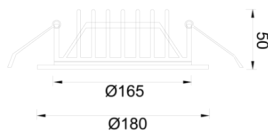

Technical Drawing

Photometric Curve

| SKU | Product Code                         | Power (W) | Luminous Flux (LM) | CRI | CCT (K) | Optics    | Dimensions (mm) |
|-----|--------------------------------------|-----------|--------------------|-----|---------|-----------|-----------------|
|     | SLD 018 005 018A 8040 10 99 OP 40 00 | 18        | 2250               | >80 | 4000    | 120° Opal | Ø180            |