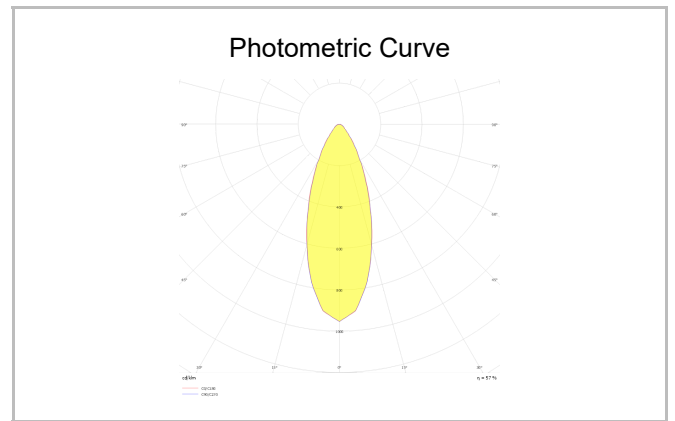

Rainbow Deep

RNB 010 015 009A 9040 10 30 SD 44 DP (1)

Recessed Downlight & Spot Luminary

Luminaire Group	Downlight & Spot
Mounting Type	Recessed
Luminaire Color	RAL 9010 - RAL 9005 - RAL 9006 - RAL 9016
Housing	Aluminum Extrusion
Optics	15° 30° 40° Reflector & Transparent Diffuser
Light Source	LED
Electrical Protection Class	CLASS II
IP	44
IK	03
Operating Temperature	-20°C / +40°C
Luminous Flux	657
Consumption Power	9
Luminaire Efficiency	73 lm/W
Color Rendering (CRI)	>80
Light Color Temperature (CCT)	2700K/3000K/4000K/6500K
Color Tolerance	< 3 SDCM
Driver Type	On/Off
Driver Brand	Tridonic
LED Brand	Samsung
Input Voltage / Frequency	220-240 V AC 50/60 Hz
Power Factor	>0.9
Surge	1kV
THD (AKIM)	>%20
LED life	>102.000 hours
Option	On-Off / Dali / 1-10V / With Emergency Kit

SKU	Product Code	Power (W)	Luminous Flux (LM)	CRI	CCT (K)	Optics	Dimensions (mm)
	RNB 010 015 009A 9040 10 30 SD 44 DP (1)	9	657	>80	4000	30° Reflector	Ø110