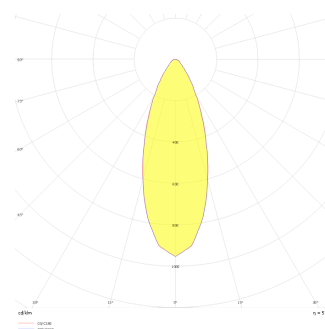

Rainbow Deep

RNB 010 015 009A 9040 10 30 SD 44 DP (1)

Recessed Downlight & Spot Luminary

Luminaire Group	Downlight & Spot
Mounting Type	Recessed
Luminaire Color	RAL 9010 - RAL 9005 - RAL 9006 - RAL 9016
Housing	Aluminum Extrusion
Optics	15° 30° 40° Reflector & Transparent Diffuser
Light Source	LED
Electrical Protection Class	CLASS II
IP	44
IK	03
Operating Temperature	-20°C / +40°C
Luminous Flux	657
Consumption Power	9
Luminaire Efficiency	73 lm/W
Color Rendering (CRI)	>80
Light Color Temperature (CCT)	2700K/3000K/4000K/6500K
Color Tolerance	< 3 SDCM
Driver Type	On/Off
Driver Brand	Tridonic
LED Brand	Samsung
Input Voltage / Frequency	220-240 V AC 50/60 Hz
Power Factor	>0.9
Surge	1kV
THD (AKIM)	>%20
LED life	>102.000 hours
Option	On-Off / Dali / 1-10V / With Emergency Kit

Technical Drawing

Photometric Curve

SKU	Product Code	Power (W)	Luminous Flux (LM)	CRI	CCT (K)	Optics	Dimensions (mm)
	RNB 010 015 009A 9040 10 30 SD 44 DP (1)	9	657	>80	4000	30° Reflector	Ø110

www.atellighting.com