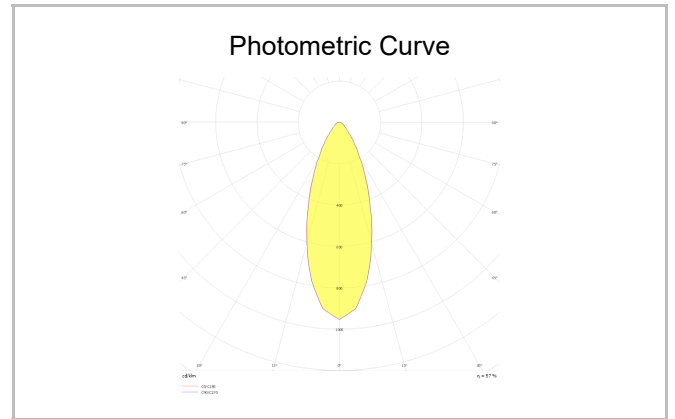

Rainbow Deep

RNB 010 015 009A 9040 10 30 SD 44 DP (1)

Recessed Downlight & Spot Luminary

Luminaire Group	Downlight & Spot
Mounting Type	Recessed
Luminaire Color	RAL 9010 - RAL 9005 - RAL 9006 - RAL 9016
Housing	Aluminum Extrusion
Optics	15° 30° 40° Reflector & Transparent Diffuser
Light Source	LED
Electrical Protection Class	CLASS II
IP	44
IK	03
Operating Temperature	-20°C / +40°C
Luminous Flux	657
Consumption Power	9
Luminaire Efficiency	73 lm/W
Color Rendering (CRI)	>80
Light Color Temperature (CCT)	2700K/3000K/4000K/6500K
Color Tolerance	< 3 SDCM
Driver Type	On/Off
Driver Brand	Tridonic
LED Brand	Samsung
Input Voltage / Frequency	220-240 V AC 50/60 Hz
Power Factor	>0.9
Surge	1kV
THD (AKIM)	>%20
LED life	>102.000 hours
Option	On-Off / Dali / 1-10V / With Emergency Kit

SKU	Product Code	Power (W)	Luminous Flux (LM)	CRI	CCT (K)	Optics	Dimensions (mm)
	RNB 010 015 009A 9040 10 30 SD 44 DP (1)	9	657	>80	4000	30° Reflector	Ø110