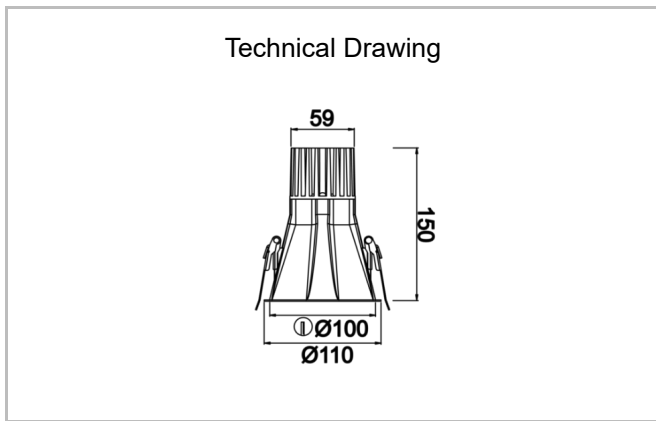

Rainbow Deep

RNB 010 015 009A 9040 10 30 SD 44 DP (1)

Recessed Downlight & Spot Luminary

Luminaire Group	Downlight & Spot
Mounting Type	Recessed
Luminaire Color	RAL 9010 - RAL 9005 - RAL 9006 - RAL 9016
Housing	Aluminum Extrusion
Optics	15° 30° 40° Reflector & Transparent Diffuser
Light Source	LED
Electrical Protection Class	CLASS II
IP	44
IK	03
Operating Temperature	-20°C / +40°C
Luminous Flux	657
Consumption Power	9
Luminaire Efficiency	73 lm/W
Color Rendering (CRI)	>80
Light Color Temperature (CCT)	2700K/3000K/4000K/6500K
Color Tolerance	< 3 SDCM
Driver Type	On/Off
Driver Brand	Tridonic
LED Brand	Samsung
Input Voltage / Frequency	220-240 V AC 50/60 Hz
Power Factor	>0.9
Surge	1kV
THD (AKIM)	>%20
LED life	>102.000 hours
Option	On-Off / Dali / 1-10V / With Emergency Kit

SKU	Product Code	Power (W)	Luminous Flux (LM)	CRI	CCT (K)	Optics	Dimensions (mm)
	RNB 010 015 009A 9040 10 30 SD 44 DP (1)	9	657	>80	4000	30° Reflector	Ø110