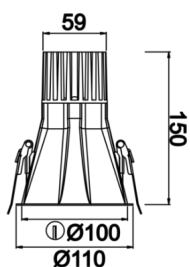

Rainbow Deep

RNB 010 015 009A 9040 10 30 SD 44 DP (1)

Recessed Downlight & Spot Luminary

Luminaire Group	Downlight & Spot
Mounting Type	Recessed
Luminaire Color	RAL 9010 - RAL 9005 - RAL 9006 - RAL 9016
Housing	Aluminum Extrusion
Optics	15° 30° 40° Reflector & Transparent Diffuser
Light Source	LED
Electrical Protection Class	CLASS II
IP	44
IK	03
Operating Temperature	-20°C / +40°C
Luminous Flux	657
Consumption Power	9
Luminaire Efficiency	73 lm/W
Color Rendering (CRI)	>80
Light Color Temperature (CCT)	2700K/3000K/4000K/6500K
Color Tolerance	< 3 SDCM
Driver Type	On/Off
Driver Brand	Tridonic
LED Brand	Samsung
Input Voltage / Frequency	220-240 V AC 50/60 Hz
Power Factor	>0.9
Surge	1kV
THD (AKIM)	>%20
LED life	>102.000 hours
Option	On-Off / Dali / 1-10V / With Emergency Kit

Technical Drawing

Photometric Curve

SKU	Product Code	Power (W)	Luminous Flux (LM)	CRI	CCT (K)	Optics	Dimensions (mm)
	RNB 010 015 009A 9040 10 30 SD 44 DP (1)	9	657	>80	4000	30° Reflector	Ø110

www.atellighting.com