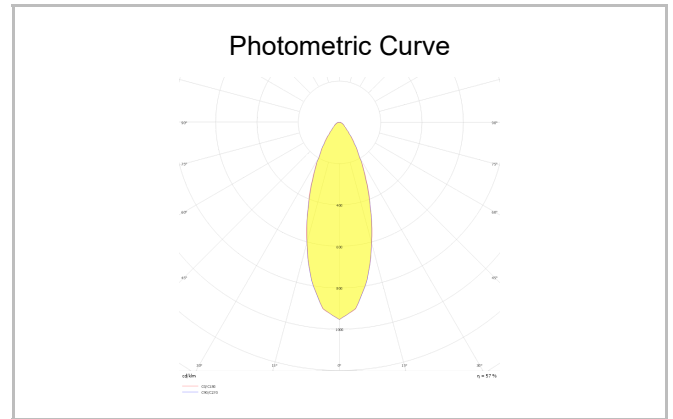

Rainbow Deep

RNB 010 015 009A 9040 10 30 SD 44 DP (1)

Recessed Downlight & Spot Luminary

Luminaire Group	Downlight & Spot
Mounting Type	Recessed
Luminaire Color	RAL 9010 - RAL 9005 - RAL 9006 - RAL 9016
Housing	Aluminum Extrusion
Optics	15° 30° 40° Reflector & Transparent Diffuser
Light Source	LED
Electrical Protection Class	CLASS II
IP	44
IK	03
Operating Temperature	-20°C / +40°C
Luminous Flux	657
Consumption Power	9
Luminaire Efficiency	73 lm/W
Color Rendering (CRI)	>80
Light Color Temperature (CCT)	2700K/3000K/4000K/6500K
Color Tolerance	< 3 SDCM
Driver Type	On/Off
Driver Brand	Tridonic
LED Brand	Samsung
Input Voltage / Frequency	220-240 V AC 50/60 Hz
Power Factor	>0.9
Surge	1kV
THD (AKIM)	>%20
LED life	>102.000 hours
Option	On-Off / Dali / 1-10V / With Emergency Kit

SKU	Product Code	Power (W)	Luminous Flux (LM)	CRI	CCT (K)	Optics	Dimensions (mm)
	RNB 010 015 009A 9040 10 30 SD 44 DP (1)	9	657	>80	4000	30° Reflector	Ø110