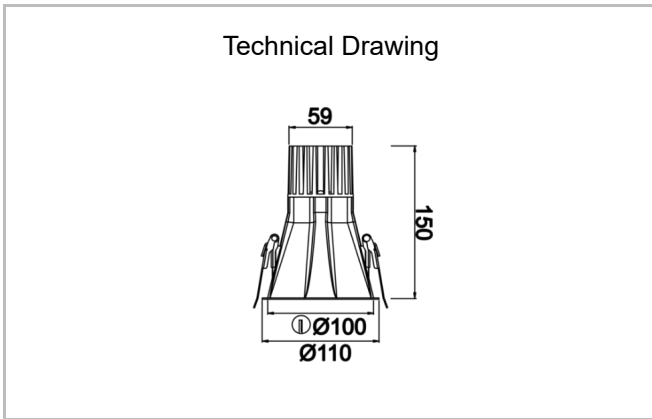

Rainbow Deep

RNB 010 015 009A 9040 10 30 SD 44 DP (1)

Recessed Downlight & Spot Luminary

Luminaire Group	Downlight & Spot
Mounting Type	Recessed
Luminaire Color	RAL 9010 - RAL 9005 - RAL 9006 - RAL 9016
Housing	Aluminum Extrusion
Optics	15° 30° 40° Reflector & Transparent Diffuser
Light Source	LED
Electrical Protection Class	CLASS II
IP	44
IK	03
Operating Temperature	-20°C / +40°C
Luminous Flux	657
Consumption Power	9
Luminaire Efficiency	73 lm/W
Color Rendering (CRI)	>80
Light Color Temperature (CCT)	2700K/3000K/4000K/6500K
Color Tolerance	< 3 SDCM
Driver Type	On/Off
Driver Brand	Tridonic
LED Brand	Samsung
Input Voltage / Frequency	220-240 V AC 50/60 Hz
Power Factor	>0.9
Surge	1kV
THD (AKIM)	>%20
LED life	>102.000 hours
Option	On-Off / Dali / 1-10V / With Emergency Kit

SKU	Product Code	Power (W)	Luminous Flux (LM)	CRI	CCT (K)	Optics	Dimensions (mm)
	RNB 010 015 009A 9040 10 30 SD 44 DP (1)	9	657	>80	4000	30° Reflector	Ø110