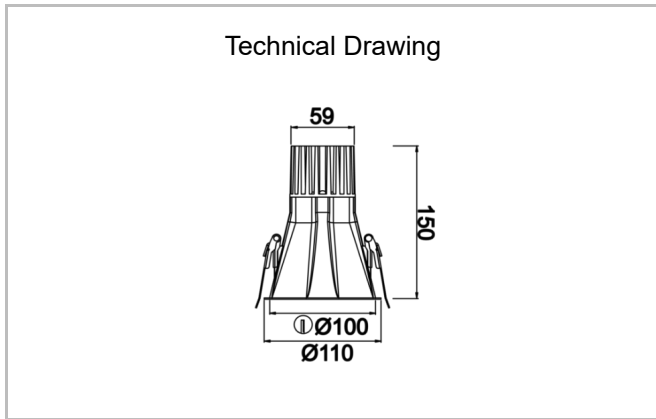

Rainbow Deep

RNB 010 015 009A 9040 10 30 SD 44 DP (1)

Recessed Downlight & Spot Luminary

Luminaire Group	Downlight & Spot
Mounting Type	Recessed
Luminaire Color	RAL 9010 - RAL 9005 - RAL 9006 - RAL 9016
Housing	Aluminum Extrusion
Optics	15° 30° 40° Reflector & Transparent Diffuser
Light Source	LED
Electrical Protection Class	CLASS II
IP	44
IK	03
Operating Temperature	-20°C / +40°C
Luminous Flux	657
Consumption Power	9
Luminaire Efficiency	73 lm/W
Color Rendering (CRI)	>80
Light Color Temperature (CCT)	2700K/3000K/4000K/6500K
Color Tolerance	< 3 SDCM
Driver Type	On/Off
Driver Brand	Tridonic
LED Brand	Samsung
Input Voltage / Frequency	220-240 V AC 50/60 Hz
Power Factor	>0.9
Surge	1kV
THD (AKIM)	>%20
LED life	>102.000 hours
Option	On-Off / Dali / 1-10V / With Emergency Kit

SKU	Product Code	Power (W)	Luminous Flux (LM)	CRI	CCT (K)	Optics	Dimensions (mm)
	RNB 010 015 009A 9040 10 30 SD 44 DP (1)	9	657	>80	4000	30° Reflector	Ø110