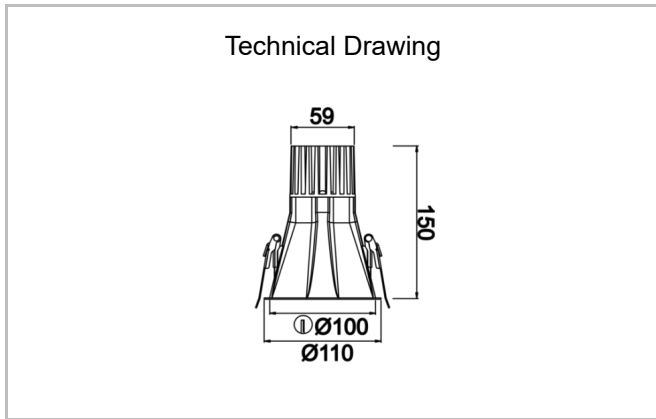

Rainbow Deep

RNB 010 015 013A 9040 10 30 SD 44 DP

Recessed Downlight & Spot Luminary

Luminaire Group	Downlight & Spot
Mounting Type	Recessed
Luminaire Color	RAL 9010 - RAL 9005 - RAL 9006 - RAL 9016
Housing	Aluminum Extrusion
Optics	15° 30° 40° Reflector & Transparent Diffuser
Light Source	LED
Electrical Protection Class	CLASS II
IP	44
IK	03
Operating Temperature	-20°C / +40°C
Luminous Flux	949
Consumption Power	13
Luminaire Efficiency	73 lm/W
Color Rendering (CRI)	>80
Light Color Temperature (CCT)	2700K/3000K/4000K/6500K
Color Tolerance	< 3 SDCM
Driver Type	On/Off
Driver Brand	Tridonic
LED Brand	Samsung
Input Voltage / Frequency	220-240 V AC 50/60 Hz
Power Factor	>0.9
Surge	1kV
THD (AKIM)	>%20
LED life	>102.000 hours
Option	On-Off / Dali / 1-10V / With Emergency Kit

SKU	Product Code	Power (W)	Luminous Flux (LM)	CRI	CCT (K)	Optics	Dimensions (mm)
	RNB 010 015 013A 9040 10 30 SD 44 DP	13	949	>80	4000	30° Reflector	Ø110