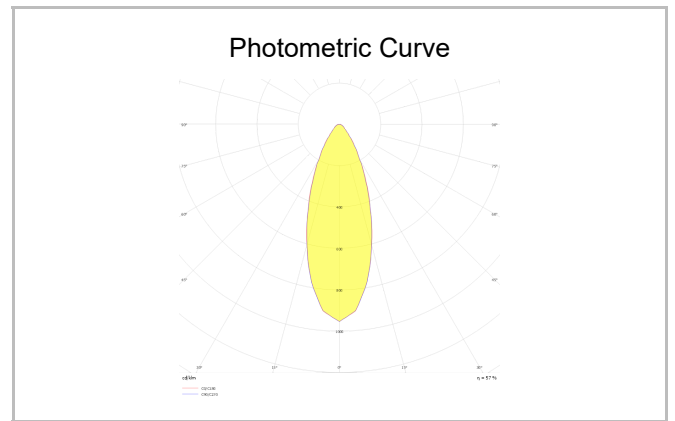

Rainbow Deep

RNB 010 015 013A 9040 10 30 SD 44 DP

Recessed Downlight & Spot Luminary

Luminaire Group	Downlight & Spot
Mounting Type	Recessed
Luminaire Color	RAL 9010 - RAL 9005 - RAL 9006 - RAL 9016
Housing	Aluminum Extrusion
Optics	15° 30° 40° Reflector & Transparent Diffuser
Light Source	LED
Electrical Protection Class	CLASS II
IP	44
IK	03
Operating Temperature	-20°C / +40°C
Luminous Flux	949
Consumption Power	13
Luminaire Efficiency	73 lm/W
Color Rendering (CRI)	>80
Light Color Temperature (CCT)	2700K/3000K/4000K/6500K
Color Tolerance	< 3 SDCM
Driver Type	On/Off
Driver Brand	Tridonic
LED Brand	Samsung
Input Voltage / Frequency	220-240 V AC 50/60 Hz
Power Factor	>0.9
Surge	1kV
THD (AKIM)	>%20
LED life	>102.000 hours
Option	On-Off / Dali / 1-10V / With Emergency Kit

SKU	Product Code	Power (W)	Luminous Flux (LM)	CRI	CCT (K)	Optics	Dimensions (mm)
	RNB 010 015 013A 9040 10 30 SD 44 DP	13	949	>80	4000	30° Reflector	Ø110