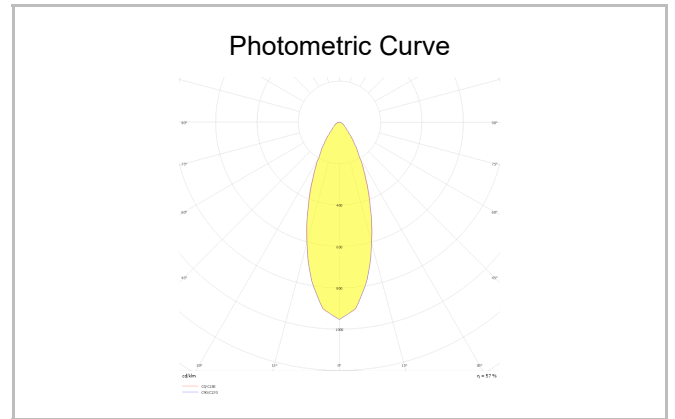

Rainbow Deep

RNB 010 015 013A 9040 10 30 SD 44 DP

Recessed Downlight & Spot Luminary

Luminaire Group	Downlight & Spot
Mounting Type	Recessed
Luminaire Color	RAL 9010 - RAL 9005 - RAL 9006 - RAL 9016
Housing	Aluminum Extrusion
Optics	15° 30° 40° Reflector & Transparent Diffuser
Light Source	LED
Electrical Protection Class	CLASS II
IP	44
IK	03
Operating Temperature	-20°C / +40°C
Luminous Flux	949
Consumption Power	13
Luminaire Efficiency	73 lm/W
Color Rendering (CRI)	>80
Light Color Temperature (CCT)	2700K/3000K/4000K/6500K
Color Tolerance	< 3 SDCM
Driver Type	On/Off
Driver Brand	Tridonic
LED Brand	Samsung
Input Voltage / Frequency	220-240 V AC 50/60 Hz
Power Factor	>0.9
Surge	1kV
THD (AKIM)	>%20
LED life	>102.000 hours
Option	On-Off / Dali / 1-10V / With Emergency Kit

SKU	Product Code	Power (W)	Luminous Flux (LM)	CRI	CCT (K)	Optics	Dimensions (mm)
	RNB 010 015 013A 9040 10 30 SD 44 DP	13	949	>80	4000	30° Reflector	Ø110