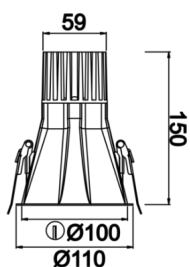

Rainbow Deep

RNB 010 015 013A 9040 10 30 SD 44 DP

Recessed Downlight & Spot Luminary

Luminaire Group	Downlight & Spot
Mounting Type	Recessed
Luminaire Color	RAL 9010 - RAL 9005 - RAL 9006 - RAL 9016
Housing	Aluminum Extrusion
Optics	15° 30° 40° Reflector & Transparent Diffuser
Light Source	LED
Electrical Protection Class	CLASS II
IP	44
IK	03
Operating Temperature	-20°C / +40°C
Luminous Flux	949
Consumption Power	13
Luminaire Efficiency	73 lm/W
Color Rendering (CRI)	>80
Light Color Temperature (CCT)	2700K/3000K/4000K/6500K
Color Tolerance	< 3 SDCM
Driver Type	On/Off
Driver Brand	Tridonic
LED Brand	Samsung
Input Voltage / Frequency	220-240 V AC 50/60 Hz
Power Factor	>0.9
Surge	1kV
THD (AKIM)	>%20
LED life	>102.000 hours
Option	On-Off / Dali / 1-10V / With Emergency Kit

Technical Drawing

Photometric Curve

SKU	Product Code	Power (W)	Luminous Flux (LM)	CRI	CCT (K)	Optics	Dimensions (mm)
	RNB 010 015 013A 9040 10 30 SD 44 DP	13	949	>80	4000	30° Reflector	Ø110