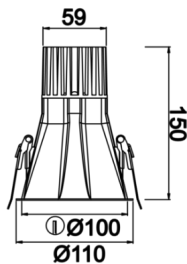

Rainbow Deep

RNB 010 015 013A 9040 10 30 SD 44 DP

Recessed Downlight & Spot Luminary

Luminaire Group	Downlight & Spot
Mounting Type	Recessed
Luminaire Color	RAL 9010 - RAL 9005 - RAL 9006 - RAL 9016
Housing	Aluminum Extrusion
Optics	15° 30° 40° Reflector & Transparent Diffuser
Light Source	LED
Electrical Protection Class	CLASS II
IP	44
IK	03
Operating Temperature	-20°C / +40°C
Luminous Flux	949
Consumption Power	13
Luminaire Efficiency	73 lm/W
Color Rendering (CRI)	>80
Light Color Temperature (CCT)	2700K/3000K/4000K/6500K
Color Tolerance	< 3 SDCM
Driver Type	On/Off
Driver Brand	Tridonic
LED Brand	Samsung
Input Voltage / Frequency	220-240 V AC 50/60 Hz
Power Factor	>0.9
Surge	1kV
THD (AKIM)	>%20
LED life	>102.000 hours
Option	On-Off / Dali / 1-10V / With Emergency Kit

Technical Drawing

Photometric Curve

SKU	Product Code	Power (W)	Luminous Flux (LM)	CRI	CCT (K)	Optics	Dimensions (mm)
	RNB 010 015 013A 9040 10 30 SD 44 DP	13	949	>80	4000	30° Reflector	Ø110

www.atellighting.com