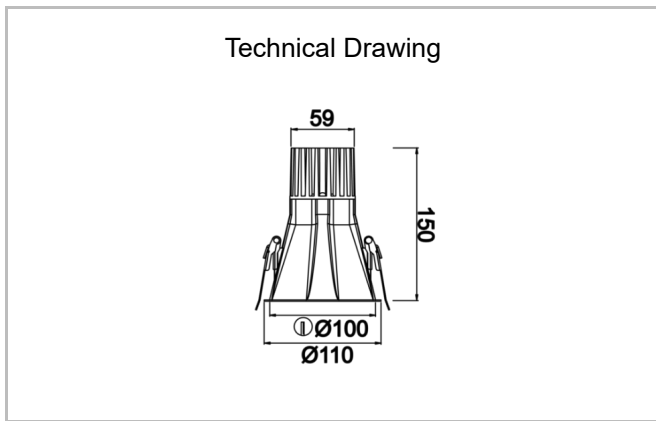

Rainbow Deep

RNB 010 015 013A 9040 10 30 SD 44 DP

Recessed Downlight & Spot Luminary

Luminaire Group	Downlight & Spot
Mounting Type	Recessed
Luminaire Color	RAL 9010 - RAL 9005 - RAL 9006 - RAL 9016
Housing	Aluminum Extrusion
Optics	15° 30° 40° Reflector & Transparent Diffuser
Light Source	LED
Electrical Protection Class	CLASS II
IP	44
IK	03
Operating Temperature	-20°C / +40°C
Luminous Flux	949
Consumption Power	13
Luminaire Efficiency	73 lm/W
Color Rendering (CRI)	>80
Light Color Temperature (CCT)	2700K/3000K/4000K/6500K
Color Tolerance	< 3 SDCM
Driver Type	On/Off
Driver Brand	Tridonic
LED Brand	Samsung
Input Voltage / Frequency	220-240 V AC 50/60 Hz
Power Factor	>0.9
Surge	1kV
THD (AKIM)	>%20
LED life	>102.000 hours
Option	On-Off / Dali / 1-10V / With Emergency Kit

SKU	Product Code	Power (W)	Luminous Flux (LM)	CRI	CCT (K)	Optics	Dimensions (mm)
	RNB 010 015 013A 9040 10 30 SD 44 DP	13	949	>80	4000	30° Reflector	Ø110