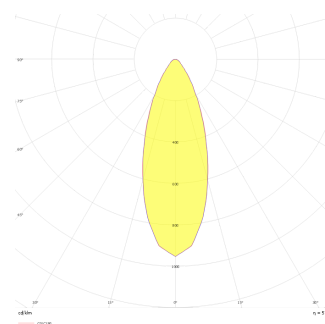

Rainbow Deep

RNB 010 015 013A 9040 10 30 SD 44 DP

Recessed Downlight & Spot Luminary

Luminaire Group	Downlight & Spot
Mounting Type	Recessed
Luminaire Color	RAL 9010 - RAL 9005 - RAL 9006 - RAL 9016
Housing	Aluminum Extrusion
Optics	15° 30° 40° Reflector & Transparent Diffuser
Light Source	LED
Electrical Protection Class	CLASS II
IP	44
IK	03
Operating Temperature	-20°C / +40°C
Luminous Flux	949
Consumption Power	13
Luminaire Efficiency	73 lm/W
Color Rendering (CRI)	>80
Light Color Temperature (CCT)	2700K/3000K/4000K/6500K
Color Tolerance	< 3 SDCM
Driver Type	On/Off
Driver Brand	Tridonic
LED Brand	Samsung
Input Voltage / Frequency	220-240 V AC 50/60 Hz
Power Factor	>0.9
Surge	1kV
THD (AKIM)	>%20
LED life	>102.000 hours
Option	On-Off / Dali / 1-10V / With Emergency Kit

Technical Drawing

Photometric Curve

SKU	Product Code	Power (W)	Luminous Flux (LM)	CRI	CCT (K)	Optics	Dimensions (mm)
	RNB 010 015 013A 9040 10 30 SD 44 DP	13	949	>80	4000	30° Reflector	Ø110