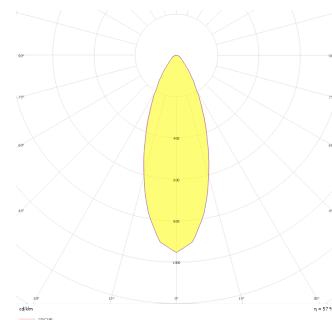

Rainbow Deep

RNB 010 015 013A 9040 10 30 SD 44 DP

Recessed Downlight & Spot Luminary

Luminaire Group	Downlight & Spot
Mounting Type	Recessed
Luminaire Color	RAL 9010 - RAL 9005 - RAL 9006 - RAL 9016
Housing	Aluminum Extrusion
Optics	15° 30° 40° Reflector & Transparent Diffuser
Light Source	LED
Electrical Protection Class	CLASS II
IP	44
IK	03
Operating Temperature	-20°C / +40°C
Luminous Flux	949
Consumption Power	13
Luminaire Efficiency	73 lm/W
Color Rendering (CRI)	>80
Light Color Temperature (CCT)	2700K/3000K/4000K/6500K
Color Tolerance	< 3 SDCM
Driver Type	On/Off
Driver Brand	Tridonic
LED Brand	Samsung
Input Voltage / Frequency	220-240 V AC 50/60 Hz
Power Factor	>0.9
Surge	1kV
THD (AKIM)	>%20
LED life	>102.000 hours
Option	On-Off / Dali / 1-10V / With Emergency Kit

Technical Drawing

Photometric Curve

SKU	Product Code	Power (W)	Luminous Flux (LM)	CRI	CCT (K)	Optics	Dimensions (mm)
	RNB 010 015 013A 9040 10 30 SD 44 DP	13	949	>80	4000	30° Reflector	Ø110

www.atellighting.com