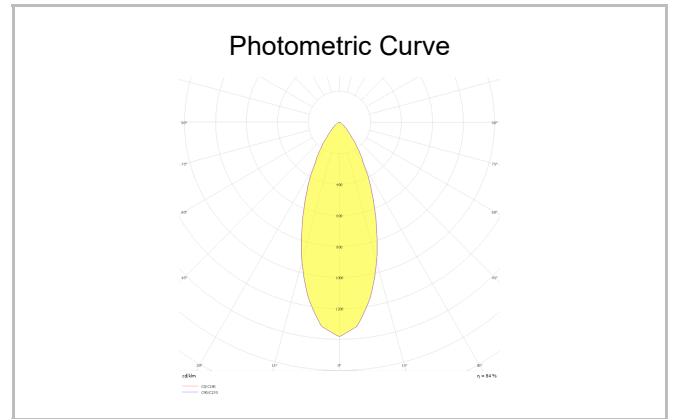

Rainbow Deep

RNB 010 015 013A 9040 10 40 SD 44 DP

Recessed Downlight & Spot Luminary

Luminaire Group	Downlight & Spot
Mounting Type	Recessed
Luminaire Color	RAL 9010 - RAL 9005 - RAL 9006 - RAL 9016
Housing	Aluminum Extrusion
Optics	15° 30° 40° Reflector & Transparent Diffuser
Light Source	LED
Electrical Protection Class	CLASS II
IP	44
IK	03
Operating Temperature	-20°C / +40°C
Luminous Flux	949
Consumption Power	13
Luminaire Efficiency	73 lm/W
Color Rendering (CRI)	>80
Light Color Temperature (CCT)	2700K/3000K/4000K/6500K
Color Tolerance	< 3 SDCM
Driver Type	On/Off
Driver Brand	Tridonic
LED Brand	Samsung
Input Voltage / Frequency	220-240 V AC 50/60 Hz
Power Factor	>0.9
Surge	1kV
THD (AKIM)	>%20
LED life	>102.000 hours
Option	On-Off / Dali / 1-10V / With Emergency Kit

SKU	Product Code	Power (W)	Luminous Flux (LM)	CRI	CCT (K)	Optics	Dimensions (mm)
	RNB 010 015 013A 9040 10 40 SD 44 DP	13	949	>80	4000	40° Reflector	Ø110