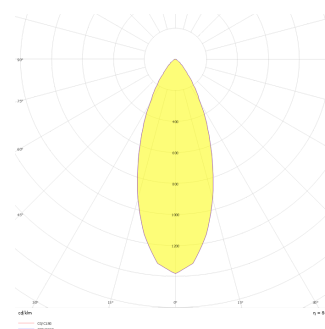

Rainbow Deep

RNB 010 015 013A 9040 10 40 SD 44 DP

Recessed Downlight & Spot Luminary

Luminaire Group	Downlight & Spot
Mounting Type	Recessed
Luminaire Color	RAL 9010 - RAL 9005 - RAL 9006 - RAL 9016
Housing	Aluminum Extrusion
Optics	15° 30° 40° Reflector & Transparent Diffuser
Light Source	LED
Electrical Protection Class	CLASS II
IP	44
IK	03
Operating Temperature	-20°C / +40°C
Luminous Flux	949
Consumption Power	13
Luminaire Efficiency	73 lm/W
Color Rendering (CRI)	>80
Light Color Temperature (CCT)	2700K/3000K/4000K/6500K
Color Tolerance	< 3 SDCM
Driver Type	On/Off
Driver Brand	Tridonic
LED Brand	Samsung
Input Voltage / Frequency	220-240 V AC 50/60 Hz
Power Factor	>0.9
Surge	1kV
THD (AKIM)	>%20
LED life	>102.000 hours
Option	On-Off / Dali / 1-10V / With Emergency Kit

Technical Drawing

Photometric Curve

SKU	Product Code	Power (W)	Luminous Flux (LM)	CRI	CCT (K)	Optics	Dimensions (mm)
	RNB 010 015 013A 9040 10 40 SD 44 DP	13	949	>80	4000	40° Reflector	Ø110