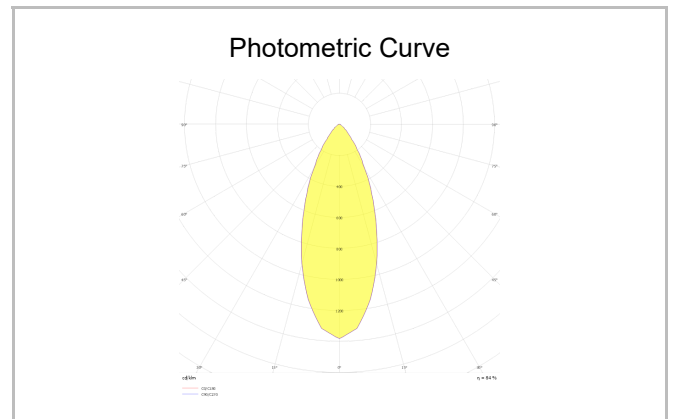

Rainbow Deep

RNB 010 015 013A 9040 10 40 SD 44 DP

Recessed Downlight & Spot Luminary

Luminaire Group	Downlight & Spot
Mounting Type	Recessed
Luminaire Color	RAL 9010 - RAL 9005 - RAL 9006 - RAL 9016
Housing	Aluminum Extrusion
Optics	15° 30° 40° Reflector & Transparent Diffuser
Light Source	LED
Electrical Protection Class	CLASS II
IP	44
IK	03
Operating Temperature	-20°C / +40°C
Luminous Flux	949
Consumption Power	13
Luminaire Efficiency	73 lm/W
Color Rendering (CRI)	>80
Light Color Temperature (CCT)	2700K/3000K/4000K/6500K
Color Tolerance	< 3 SDCM
Driver Type	On/Off
Driver Brand	Tridonic
LED Brand	Samsung
Input Voltage / Frequency	220-240 V AC 50/60 Hz
Power Factor	>0.9
Surge	1kV
THD (AKIM)	>%20
LED life	>102.000 hours
Option	On-Off / Dali / 1-10V / With Emergency Kit

SKU	Product Code	Power (W)	Luminous Flux (LM)	CRI	CCT (K)	Optics	Dimensions (mm)
	RNB 010 015 013A 9040 10 40 SD 44 DP	13	949	>80	4000	40° Reflector	Ø110