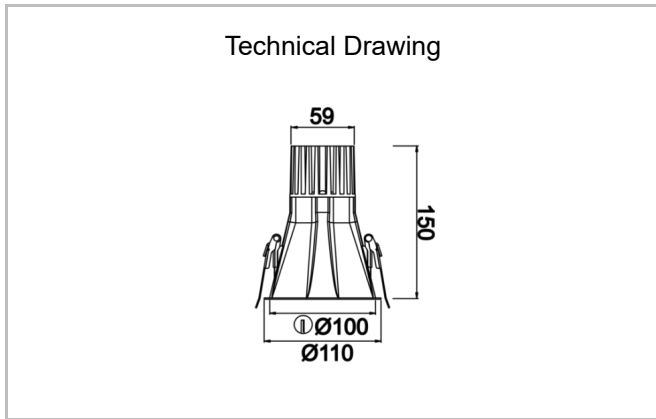

Rainbow Deep

RNB 010 015 013A 9040 10 40 SD 44 DP

Recessed Downlight & Spot Luminary

Luminaire Group	Downlight & Spot
Mounting Type	Recessed
Luminaire Color	RAL 9010 - RAL 9005 - RAL 9006 - RAL 9016
Housing	Aluminum Extrusion
Optics	15° 30° 40° Reflector & Transparent Diffuser
Light Source	LED
Electrical Protection Class	CLASS II
IP	44
IK	03
Operating Temperature	-20°C / +40°C
Luminous Flux	949
Consumption Power	13
Luminaire Efficiency	73 lm/W
Color Rendering (CRI)	>80
Light Color Temperature (CCT)	2700K/3000K/4000K/6500K
Color Tolerance	< 3 SDCM
Driver Type	On/Off
Driver Brand	Tridonic
LED Brand	Samsung
Input Voltage / Frequency	220-240 V AC 50/60 Hz
Power Factor	>0.9
Surge	1kV
THD (AKIM)	>%20
LED life	>102.000 hours
Option	On-Off / Dali / 1-10V / With Emergency Kit

SKU	Product Code	Power (W)	Luminous Flux (LM)	CRI	CCT (K)	Optics	Dimensions (mm)
	RNB 010 015 013A 9040 10 40 SD 44 DP	13	949	>80	4000	40° Reflector	Ø110