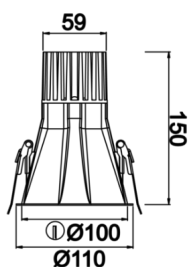

Rainbow Deep

RNB 010 015 013A 9040 10 40 SD 44 DP

Recessed Downlight & Spot Luminary

Luminaire Group	Downlight & Spot
Mounting Type	Recessed
Luminaire Color	RAL 9010 - RAL 9005 - RAL 9006 - RAL 9016
Housing	Aluminum Extrusion
Optics	15° 30° 40° Reflector & Transparent Diffuser
Light Source	LED
Electrical Protection Class	CLASS II
IP	44
IK	03
Operating Temperature	-20°C / +40°C
Luminous Flux	949
Consumption Power	13
Luminaire Efficiency	73 lm/W
Color Rendering (CRI)	>80
Light Color Temperature (CCT)	2700K/3000K/4000K/6500K
Color Tolerance	< 3 SDCM
Driver Type	On/Off
Driver Brand	Tridonic
LED Brand	Samsung
Input Voltage / Frequency	220-240 V AC 50/60 Hz
Power Factor	>0.9
Surge	1kV
THD (AKIM)	>%20
LED life	>102.000 hours
Option	On-Off / Dali / 1-10V / With Emergency Kit

Technical Drawing

Photometric Curve

SKU	Product Code	Power (W)	Luminous Flux (LM)	CRI	CCT (K)	Optics	Dimensions (mm)
	RNB 010 015 013A 9040 10 40 SD 44 DP	13	949	>80	4000	40° Reflector	Ø110