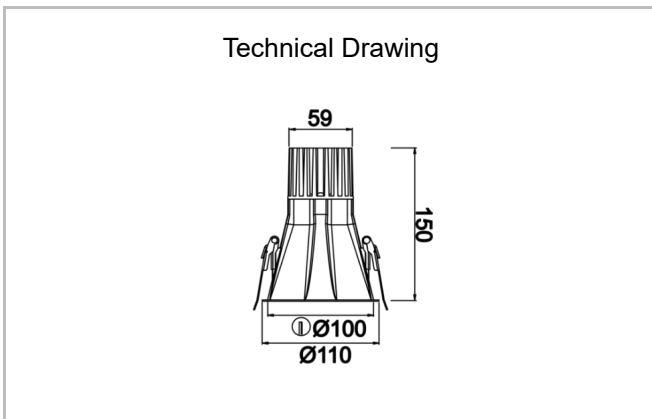

Rainbow Deep

RNB 010 015 013A 9040 10 40 SD 44 DP

Recessed Downlight & Spot Luminary

Luminaire Group	Downlight & Spot
Mounting Type	Recessed
Luminaire Color	RAL 9010 - RAL 9005 - RAL 9006 - RAL 9016
Housing	Aluminum Extrusion
Optics	15° 30° 40° Reflector & Transparent Diffuser
Light Source	LED
Electrical Protection Class	CLASS II
IP	44
IK	03
Operating Temperature	-20°C / +40°C
Luminous Flux	949
Consumption Power	13
Luminaire Efficiency	73 lm/W
Color Rendering (CRI)	>80
Light Color Temperature (CCT)	2700K/3000K/4000K/6500K
Color Tolerance	< 3 SDCM
Driver Type	On/Off
Driver Brand	Tridonic
LED Brand	Samsung
Input Voltage / Frequency	220-240 V AC 50/60 Hz
Power Factor	>0.9
Surge	1kV
THD (AKIM)	>%20
LED life	>102.000 hours
Option	On-Off / Dali / 1-10V / With Emergency Kit

SKU	Product Code	Power (W)	Luminous Flux (LM)	CRI	CCT (K)	Optics	Dimensions (mm)
	RNB 010 015 013A 9040 10 40 SD 44 DP	13	949	>80	4000	40° Reflector	Ø110