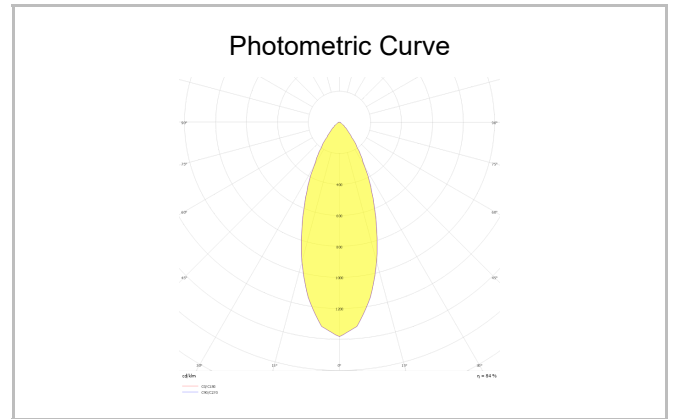

Rainbow Deep

RNB 010 015 009A 9040 10 40 SD 44 DP

Recessed Downlight & Spot Luminary

Luminaire Group	Downlight & Spot
Mounting Type	Recessed
Luminaire Color	RAL 9010 - RAL 9005 - RAL 9006 - RAL 9016
Housing	Aluminum Extrusion
Optics	15° 30° 40° Reflector & Transparent Diffuser
Light Source	LED
Electrical Protection Class	CLASS II
IP	44
IK	03
Operating Temperature	-20°C / +40°C
Luminous Flux	657
Consumption Power	9
Luminaire Efficiency	73 lm/W
Color Rendering (CRI)	>80
Light Color Temperature (CCT)	2700K/3000K/4000K/6500K
Color Tolerance	< 3 SDCM
Driver Type	On/Off
Driver Brand	Tridonic
LED Brand	Samsung
Input Voltage / Frequency	220-240 V AC 50/60 Hz
Power Factor	>0.9
Surge	1kV
THD (AKIM)	>%20
LED life	>102.000 hours
Option	On-Off / Dali / 1-10V / With Emergency Kit

SKU	Product Code	Power (W)	Luminous Flux (LM)	CRI	CCT (K)	Optics	Dimensions (mm)
	RNB 010 015 009A 9040 10 40 SD 44 DP	9	657	>80	4000	40° Reflector	Ø110