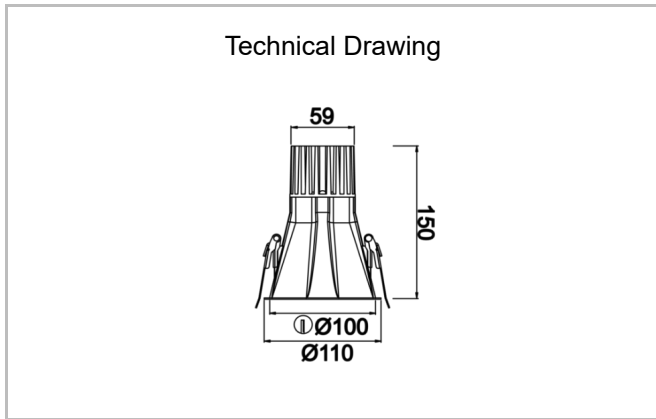

Rainbow Deep

RNB 010 015 009A 9040 10 40 SD 44 DP

Recessed Downlight & Spot Luminary

Luminaire Group	Downlight & Spot
Mounting Type	Recessed
Luminaire Color	RAL 9010 - RAL 9005 - RAL 9006 - RAL 9016
Housing	Aluminum Extrusion
Optics	15° 30° 40° Reflector & Transparent Diffuser
Light Source	LED
Electrical Protection Class	CLASS II
IP	44
IK	03
Operating Temperature	-20°C / +40°C
Luminous Flux	657
Consumption Power	9
Luminaire Efficiency	73 lm/W
Color Rendering (CRI)	>80
Light Color Temperature (CCT)	2700K/3000K/4000K/6500K
Color Tolerance	< 3 SDCM
Driver Type	On/Off
Driver Brand	Tridonic
LED Brand	Samsung
Input Voltage / Frequency	220-240 V AC 50/60 Hz
Power Factor	>0.9
Surge	1kV
THD (AKIM)	>%20
LED life	>102.000 hours
Option	On-Off / Dali / 1-10V / With Emergency Kit

SKU	Product Code	Power (W)	Luminous Flux (LM)	CRI	CCT (K)	Optics	Dimensions (mm)
	RNB 010 015 009A 9040 10 40 SD 44 DP	9	657	>80	4000	40° Reflector	Ø110