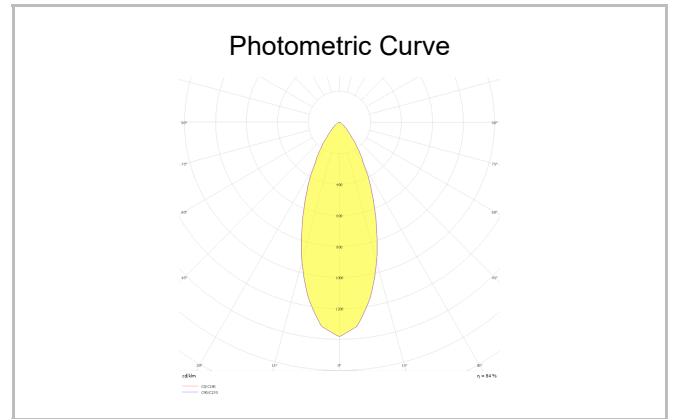

Rainbow Deep

RNB 010 015 007A 9040 10 40 SD 44 DP

Recessed Downlight & Spot Luminary

Luminaire Group	Downlight & Spot
Mounting Type	Recessed
Luminaire Color	RAL 9010 - RAL 9005 - RAL 9006 - RAL 9016
Housing	Aluminum Extrusion
Optics	15° 30° 40° Reflector & Transparent Diffuser
Light Source	LED
Electrical Protection Class	CLASS II
IP	44
IK	03
Operating Temperature	-20°C / +40°C
Luminous Flux	657
Consumption Power	7
Luminaire Efficiency	73 lm/W
Color Rendering (CRI)	>80
Light Color Temperature (CCT)	2700K/3000K/4000K/6500K
Color Tolerance	< 3 SDCM
Driver Type	On/Off
Driver Brand	Tridonic
LED Brand	Samsung
Input Voltage / Frequency	220-240 V AC 50/60 Hz
Power Factor	>0.9
Surge	1kV
THD (AKIM)	>%20
LED life	>102.000 hours
Option	On-Off / Dali / 1-10V / With Emergency Kit

SKU	Product Code	Power (W)	Luminous Flux (LM)	CRI	CCT (K)	Optics	Dimensions (mm)
	RNB 010 015 007A 9040 10 40 SD 44 DP	7	657	>80	4000	40° Reflector	Ø110