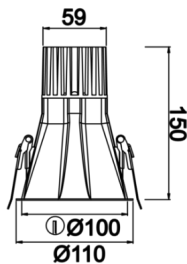

Rainbow Deep

RNB 010 015 007A 9040 10 40 SD 44 DP

Recessed Downlight & Spot Luminary

Luminaire Group	Downlight & Spot
Mounting Type	Recessed
Luminaire Color	RAL 9010 - RAL 9005 - RAL 9006 - RAL 9016
Housing	Aluminum Extrusion
Optics	15° 30° 40° Reflector & Transparent Diffuser
Light Source	LED
Electrical Protection Class	CLASS II
IP	44
IK	03
Operating Temperature	-20°C / +40°C
Luminous Flux	657
Consumption Power	7
Luminaire Efficiency	73 lm/W
Color Rendering (CRI)	>80
Light Color Temperature (CCT)	2700K/3000K/4000K/6500K
Color Tolerance	< 3 SDCM
Driver Type	On/Off
Driver Brand	Tridonic
LED Brand	Samsung
Input Voltage / Frequency	220-240 V AC 50/60 Hz
Power Factor	>0.9
Surge	1kV
THD (AKIM)	>%20
LED life	>102.000 hours
Option	On-Off / Dali / 1-10V / With Emergency Kit

Technical Drawing

Photometric Curve

SKU	Product Code	Power (W)	Luminous Flux (LM)	CRI	CCT (K)	Optics	Dimensions (mm)
	RNB 010 015 007A 9040 10 40 SD 44 DP	7	657	>80	4000	40° Reflector	Ø110

www.atellighting.com