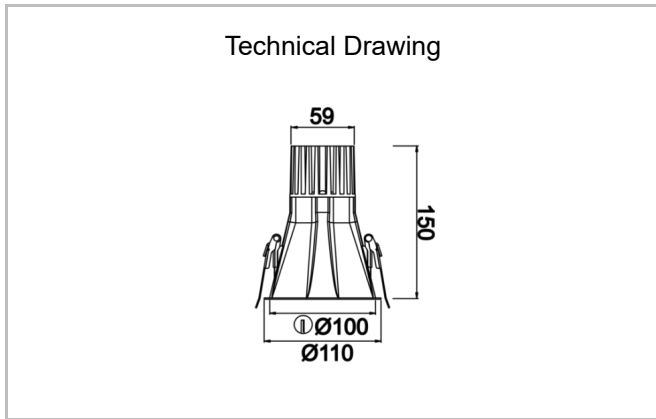

Rainbow Deep

RNB 010 015 007A 9040 10 40 SD 44 DP

Recessed Downlight & Spot Luminary

Luminaire Group	Downlight & Spot
Mounting Type	Recessed
Luminaire Color	RAL 9010 - RAL 9005 - RAL 9006 - RAL 9016
Housing	Aluminum Extrusion
Optics	15° 30° 40° Reflector & Transparent Diffuser
Light Source	LED
Electrical Protection Class	CLASS II
IP	44
IK	03
Operating Temperature	-20°C / +40°C
Luminous Flux	657
Consumption Power	7
Luminaire Efficiency	73 lm/W
Color Rendering (CRI)	>80
Light Color Temperature (CCT)	2700K/3000K/4000K/6500K
Color Tolerance	< 3 SDCM
Driver Type	On/Off
Driver Brand	Tridonic
LED Brand	Samsung
Input Voltage / Frequency	220-240 V AC 50/60 Hz
Power Factor	>0.9
Surge	1kV
THD (AKIM)	>%20
LED life	>102.000 hours
Option	On-Off / Dali / 1-10V / With Emergency Kit

SKU	Product Code	Power (W)	Luminous Flux (LM)	CRI	CCT (K)	Optics	Dimensions (mm)
	RNB 010 015 007A 9040 10 40 SD 44 DP	7	657	>80	4000	40° Reflector	Ø110