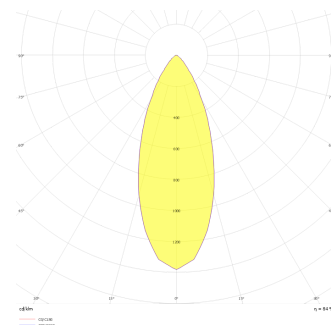

Rainbow Deep

RNB 010 015 007A 9040 10 40 SD 44 DP

Recessed Downlight & Spot Luminary

Luminaire Group	Downlight & Spot
Mounting Type	Recessed
Luminaire Color	RAL 9010 - RAL 9005 - RAL 9006 - RAL 9016
Housing	Aluminum Extrusion
Optics	15° 30° 40° Reflector & Transparent Diffuser
Light Source	LED
Electrical Protection Class	CLASS II
IP	44
IK	03
Operating Temperature	-20°C / +40°C
Luminous Flux	657
Consumption Power	7
Luminaire Efficiency	73 lm/W
Color Rendering (CRI)	>80
Light Color Temperature (CCT)	2700K/3000K/4000K/6500K
Color Tolerance	< 3 SDCM
Driver Type	On/Off
Driver Brand	Tridonic
LED Brand	Samsung
Input Voltage / Frequency	220-240 V AC 50/60 Hz
Power Factor	>0.9
Surge	1kV
THD (AKIM)	>%20
LED life	>102.000 hours
Option	On-Off / Dali / 1-10V / With Emergency Kit

Technical Drawing

Photometric Curve

SKU	Product Code	Power (W)	Luminous Flux (LM)	CRI	CCT (K)	Optics	Dimensions (mm)
	RNB 010 015 007A 9040 10 40 SD 44 DP	7	657	>80	4000	40° Reflector	Ø110

www.atellighting.com