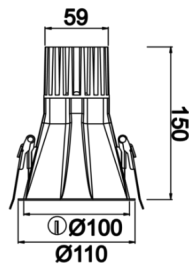

Rainbow Deep

RNB 010 015 007A 9040 10 30 SD 44 DP

Recessed Downlight & Spot Luminary

Luminaire Group	Downlight & Spot
Mounting Type	Recessed
Luminaire Color	RAL 9010 - RAL 9005 - RAL 9006 - RAL 9016
Housing	Aluminum Extrusion
Optics	15° 30° 40° Reflector & Transparent Diffuser
Light Source	LED
Electrical Protection Class	CLASS II
IP	44
IK	03
Operating Temperature	-20°C / +40°C
Luminous Flux	511
Consumption Power	7
Luminaire Efficiency	73 lm/W
Color Rendering (CRI)	>80
Light Color Temperature (CCT)	2700K/3000K/4000K/6500K
Color Tolerance	< 3 SDCM
Driver Type	On/Off
Driver Brand	Tridonic
LED Brand	Samsung
Input Voltage / Frequency	220-240 V AC 50/60 Hz
Power Factor	>0.9
Surge	1kV
THD (AKIM)	>%20
LED life	>102.000 hours
Option	On-Off / Dali / 1-10V / With Emergency Kit

Technical Drawing

Photometric Curve

SKU	Product Code	Power (W)	Luminous Flux (LM)	CRI	CCT (K)	Optics	Dimensions (mm)
	RNB 010 015 007A 9040 10 30 SD 44 DP	7	511	>80	4000	30° Reflector	Ø110

www.atellighting.com