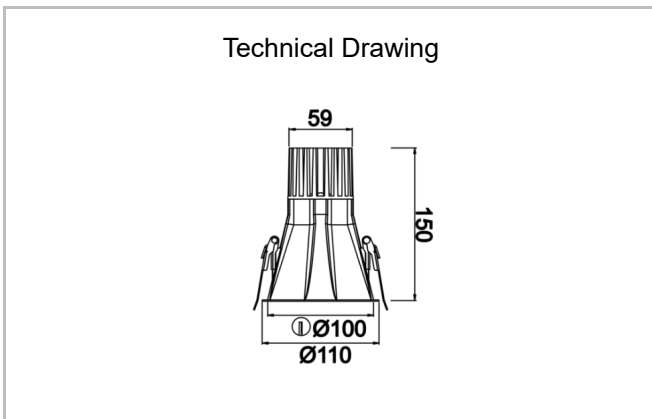

Rainbow Deep

RNB 010 015 007A 9040 10 30 SD 44 DP

Recessed Downlight & Spot Luminary

Luminaire Group	Downlight & Spot
Mounting Type	Recessed
Luminaire Color	RAL 9010 - RAL 9005 - RAL 9006 - RAL 9016
Housing	Aluminum Extrusion
Optics	15° 30° 40° Reflector & Transparent Diffuser
Light Source	LED
Electrical Protection Class	CLASS II
IP	44
IK	03
Operating Temperature	-20°C / +40°C
Luminous Flux	511
Consumption Power	7
Luminaire Efficiency	73 lm/W
Color Rendering (CRI)	>80
Light Color Temperature (CCT)	2700K/3000K/4000K/6500K
Color Tolerance	< 3 SDCM
Driver Type	On/Off
Driver Brand	Tridonic
LED Brand	Samsung
Input Voltage / Frequency	220-240 V AC 50/60 Hz
Power Factor	>0.9
Surge	1kV
THD (AKIM)	>%20
LED life	>102.000 hours
Option	On-Off / Dali / 1-10V / With Emergency Kit

SKU	Product Code	Power (W)	Luminous Flux (LM)	CRI	CCT (K)	Optics	Dimensions (mm)
	RNB 010 015 007A 9040 10 30 SD 44 DP	7	511	>80	4000	30° Reflector	Ø110

www.atellighting.com