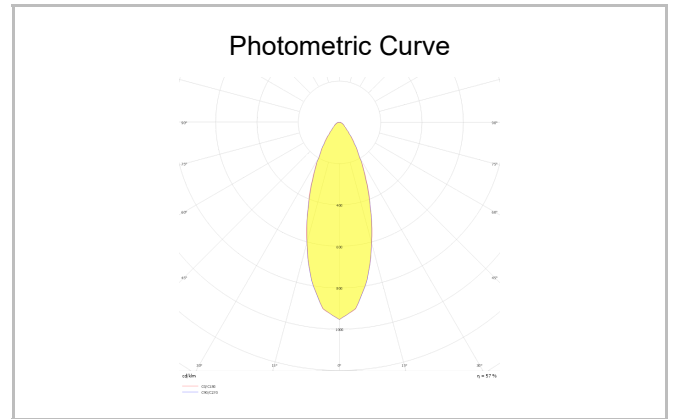

# Rainbow Deep

RNB 010 015 007A 9040 10 30 SD 44 DP

Recessed Downlight & Spot Luminary

<b>Luminaire Group</b>	Downlight & Spot
<b>Mounting Type</b>	Recessed
<b>Luminaire Color</b>	RAL 9010 - RAL 9005 - RAL 9006 - RAL 9016
<b>Housing</b>	Aluminum Extrusion
<b>Optics</b>	15° 30° 40° Reflector & Transparent Diffuser
<b>Light Source</b>	LED
<b>Electrical Protection Class</b>	CLASS II
<b>IP</b>	44
<b>IK</b>	03
<b>Operating Temperature</b>	-20°C / +40°C
<b>Luminous Flux</b>	511
<b>Consumption Power</b>	7
<b>Luminaire Efficiency</b>	73 lm/W
<b>Color Rendering (CRI)</b>	>80
<b>Light Color Temperature (CCT)</b>	2700K/3000K/4000K/6500K
<b>Color Tolerance</b>	< 3 SDCM
<b>Driver Type</b>	On/Off
<b>Driver Brand</b>	Tridonic
<b>LED Brand</b>	Samsung
<b>Input Voltage / Frequency</b>	220-240 V AC 50/60 Hz
<b>Power Factor</b>	>0.9
<b>Surge</b>	1kV
<b>THD (AKIM)</b>	>%20
<b>LED life</b>	>102.000 hours
<b>Option</b>	On-Off / Dali / 1-10V / With Emergency Kit

SKU	Product Code	Power (W)	Luminous Flux (LM)	CRI	CCT (K)	Optics	Dimensions (mm)
	RNB 010 015 007A 9040 10 30 SD 44 DP	7	511	>80	4000	30° Reflector	Ø110