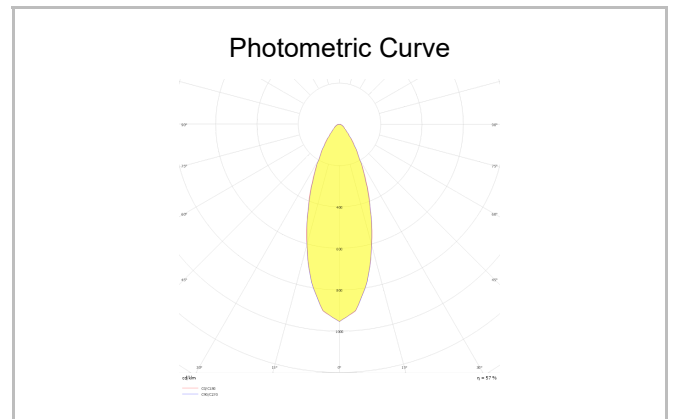

Rainbow Deep

RNB 010 015 007A 9040 10 30 SD 44 DP

Recessed Downlight & Spot Luminary

Luminaire Group	Downlight & Spot
Mounting Type	Recessed
Luminaire Color	RAL 9010 - RAL 9005 - RAL 9006 - RAL 9016
Housing	Aluminum Extrusion
Optics	15° 30° 40° Reflector & Transparent Diffuser
Light Source	LED
Electrical Protection Class	CLASS II
IP	44
IK	03
Operating Temperature	-20°C / +40°C
Luminous Flux	511
Consumption Power	7
Luminaire Efficiency	73 lm/W
Color Rendering (CRI)	>80
Light Color Temperature (CCT)	2700K/3000K/4000K/6500K
Color Tolerance	< 3 SDCM
Driver Type	On/Off
Driver Brand	Tridonic
LED Brand	Samsung
Input Voltage / Frequency	220-240 V AC 50/60 Hz
Power Factor	>0.9
Surge	1kV
THD (AKIM)	>%20
LED life	>102.000 hours
Option	On-Off / Dali / 1-10V / With Emergency Kit

SKU	Product Code	Power (W)	Luminous Flux (LM)	CRI	CCT (K)	Optics	Dimensions (mm)
	RNB 010 015 007A 9040 10 30 SD 44 DP	7	511	>80	4000	30° Reflector	Ø110

www.atellighting.com