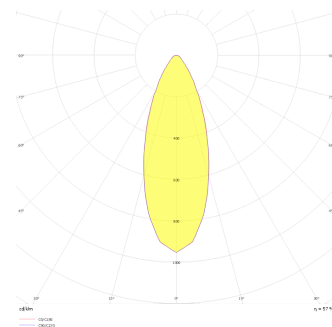

Rainbow Deep

RNB 010 015 007A 9040 10 30 SD 44 DP

Recessed Downlight & Spot Luminary

Luminaire Group	Downlight & Spot
Mounting Type	Recessed
Luminaire Color	RAL 9010 - RAL 9005 - RAL 9006 - RAL 9016
Housing	Aluminum Extrusion
Optics	15° 30° 40° Reflector & Transparent Diffuser
Light Source	LED
Electrical Protection Class	CLASS II
IP	44
IK	03
Operating Temperature	-20°C / +40°C
Luminous Flux	511
Consumption Power	7
Luminaire Efficiency	73 lm/W
Color Rendering (CRI)	>80
Light Color Temperature (CCT)	2700K/3000K/4000K/6500K
Color Tolerance	< 3 SDCM
Driver Type	On/Off
Driver Brand	Tridonic
LED Brand	Samsung
Input Voltage / Frequency	220-240 V AC 50/60 Hz
Power Factor	>0.9
Surge	1kV
THD (AKIM)	>%20
LED life	>102.000 hours
Option	On-Off / Dali / 1-10V / With Emergency Kit

Technical Drawing

Photometric Curve

SKU	Product Code	Power (W)	Luminous Flux (LM)	CRI	CCT (K)	Optics	Dimensions (mm)
	RNB 010 015 007A 9040 10 30 SD 44 DP	7	511	>80	4000	30° Reflector	Ø110

www.atellighting.com