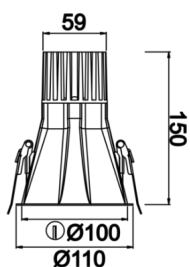

Rainbow Deep

RNB 010 015 007A 9040 10 30 SD 44 DP

Recessed Downlight & Spot Luminary

Luminaire Group	Downlight & Spot
Mounting Type	Recessed
Luminaire Color	RAL 9010 - RAL 9005 - RAL 9006 - RAL 9016
Housing	Aluminum Extrusion
Optics	15° 30° 40° Reflector & Transparent Diffuser
Light Source	LED
Electrical Protection Class	CLASS II
IP	44
IK	03
Operating Temperature	-20°C / +40°C
Luminous Flux	511
Consumption Power	7
Luminaire Efficiency	73 lm/W
Color Rendering (CRI)	>80
Light Color Temperature (CCT)	2700K/3000K/4000K/6500K
Color Tolerance	< 3 SDCM
Driver Type	On/Off
Driver Brand	Tridonic
LED Brand	Samsung
Input Voltage / Frequency	220-240 V AC 50/60 Hz
Power Factor	>0.9
Surge	1kV
THD (AKIM)	>%20
LED life	>102.000 hours
Option	On-Off / Dali / 1-10V / With Emergency Kit

Technical Drawing

Photometric Curve

SKU	Product Code	Power (W)	Luminous Flux (LM)	CRI	CCT (K)	Optics	Dimensions (mm)
	RNB 010 015 007A 9040 10 30 SD 44 DP	7	511	>80	4000	30° Reflector	Ø110