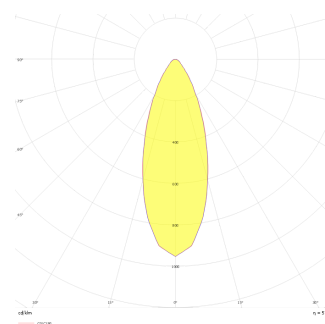

Rainbow Deep

RNB 010 015 007A 9040 10 30 SD 44 DP

Recessed Downlight & Spot Luminary

Luminaire Group	Downlight & Spot
Mounting Type	Recessed
Luminaire Color	RAL 9010 - RAL 9005 - RAL 9006 - RAL 9016
Housing	Aluminum Extrusion
Optics	15° 30° 40° Reflector & Transparent Diffuser
Light Source	LED
Electrical Protection Class	CLASS II
IP	44
IK	03
Operating Temperature	-20°C / +40°C
Luminous Flux	511
Consumption Power	7
Luminaire Efficiency	73 lm/W
Color Rendering (CRI)	>80
Light Color Temperature (CCT)	2700K/3000K/4000K/6500K
Color Tolerance	< 3 SDCM
Driver Type	On/Off
Driver Brand	Tridonic
LED Brand	Samsung
Input Voltage / Frequency	220-240 V AC 50/60 Hz
Power Factor	>0.9
Surge	1kV
THD (AKIM)	>%20
LED life	>102.000 hours
Option	On-Off / Dali / 1-10V / With Emergency Kit

Technical Drawing

Photometric Curve

SKU	Product Code	Power (W)	Luminous Flux (LM)	CRI	CCT (K)	Optics	Dimensions (mm)
	RNB 010 015 007A 9040 10 30 SD 44 DP	7	511	>80	4000	30° Reflector	Ø110