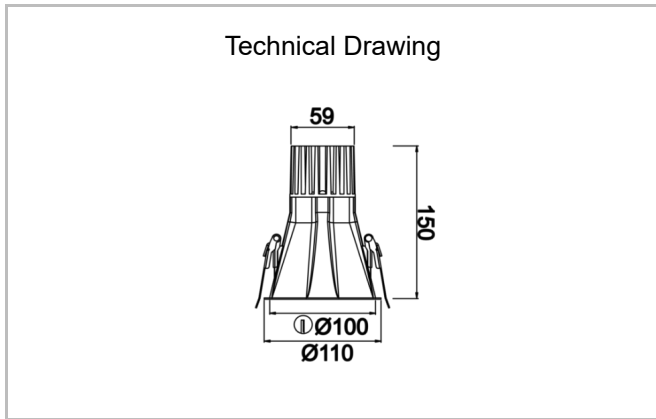

# Rainbow Deep

RNB 010 015 007A 9040 10 30 SD 44 DP

Recessed Downlight & Spot Luminary

<b>Luminaire Group</b>	Downlight & Spot
<b>Mounting Type</b>	Recessed
<b>Luminaire Color</b>	RAL 9010 - RAL 9005 - RAL 9006 - RAL 9016
<b>Housing</b>	Aluminum Extrusion
<b>Optics</b>	15° 30° 40° Reflector & Transparent Diffuser
<b>Light Source</b>	LED
<b>Electrical Protection Class</b>	CLASS II
<b>IP</b>	44
<b>IK</b>	03
<b>Operating Temperature</b>	-20°C / +40°C
<b>Luminous Flux</b>	511
<b>Consumption Power</b>	7
<b>Luminaire Efficiency</b>	73 lm/W
<b>Color Rendering (CRI)</b>	>80
<b>Light Color Temperature (CCT)</b>	2700K/3000K/4000K/6500K
<b>Color Tolerance</b>	< 3 SDCM
<b>Driver Type</b>	On/Off
<b>Driver Brand</b>	Tridonic
<b>LED Brand</b>	Samsung
<b>Input Voltage / Frequency</b>	220-240 V AC 50/60 Hz
<b>Power Factor</b>	>0.9
<b>Surge</b>	1kV
<b>THD (AKIM)</b>	>%20
<b>LED life</b>	>102.000 hours
<b>Option</b>	On-Off / Dali / 1-10V / With Emergency Kit

SKU	Product Code	Power (W)	Luminous Flux (LM)	CRI	CCT (K)	Optics	Dimensions (mm)
	RNB 010 015 007A 9040 10 30 SD 44 DP	7	511	>80	4000	30° Reflector	Ø110