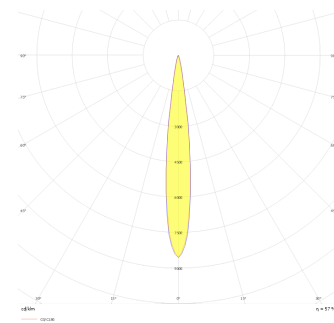

Rainbow Deep

RNB 010 015 013A 9040 10 15 SD 44 DP

Recessed Downlight & Spot Luminary

Luminaire Group	Downlight & Spot
Mounting Type	Recessed
Luminaire Color	RAL 9010 - RAL 9005 - RAL 9006 - RAL 9016
Housing	Aluminum Extrusion
Optics	15° 30° 40° Reflector & Transparent Diffuser
Light Source	LED
Electrical Protection Class	CLASS II
IP	44
IK	03
Operating Temperature	-20°C / +40°C
Luminous Flux	949
Consumption Power	13
Luminaire Efficiency	73 lm/W
Color Rendering (CRI)	>80
Light Color Temperature (CCT)	2700K/3000K/4000K/6500K
Color Tolerance	< 3 SDCM
Driver Type	On/Off
Driver Brand	Tridonic
LED Brand	Samsung
Input Voltage / Frequency	220-240 V AC 50/60 Hz
Power Factor	>0.9
Surge	1kV
THD (AKIM)	>%20
LED life	>102.000 hours
Option	On-Off / Dali / 1-10V / With Emergency Kit

Technical Drawing

Photometric Curve

SKU	Product Code	Power (W)	Luminous Flux (LM)	CRI	CCT (K)	Optics	Dimensions (mm)
	RNB 010 015 013A 9040 10 15 SD 44 DP	13	949	>80	4000	15° Reflector	Ø110

www.atellighting.com