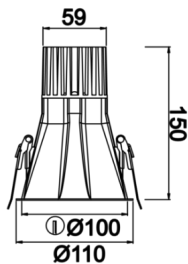

Rainbow Deep

RNB 010 015 013A 9040 10 15 SD 44 DP

Recessed Downlight & Spot Luminary

Luminaire Group	Downlight & Spot
Mounting Type	Recessed
Luminaire Color	RAL 9010 - RAL 9005 - RAL 9006 - RAL 9016
Housing	Aluminum Extrusion
Optics	15° 30° 40° Reflector & Transparent Diffuser
Light Source	LED
Electrical Protection Class	CLASS II
IP	44
IK	03
Operating Temperature	-20°C / +40°C
Luminous Flux	949
Consumption Power	13
Luminaire Efficiency	73 lm/W
Color Rendering (CRI)	>80
Light Color Temperature (CCT)	2700K/3000K/4000K/6500K
Color Tolerance	< 3 SDCM
Driver Type	On/Off
Driver Brand	Tridonic
LED Brand	Samsung
Input Voltage / Frequency	220-240 V AC 50/60 Hz
Power Factor	>0.9
Surge	1kV
THD (AKIM)	>%20
LED life	>102.000 hours
Option	On-Off / Dali / 1-10V / With Emergency Kit

Technical Drawing

Photometric Curve

SKU	Product Code	Power (W)	Luminous Flux (LM)	CRI	CCT (K)	Optics	Dimensions (mm)
	RNB 010 015 013A 9040 10 15 SD 44 DP	13	949	>80	4000	15° Reflector	Ø110

www.atellighting.com