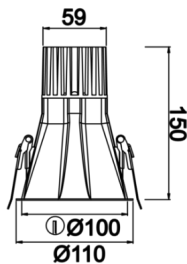

Rainbow Deep

RNB 010 015 013A 9040 10 15 SD 44 DP

Recessed Downlight & Spot Luminary

Luminaire Group	Downlight & Spot
Mounting Type	Recessed
Luminaire Color	RAL 9010 - RAL 9005 - RAL 9006 - RAL 9016
Housing	Aluminum Extrusion
Optics	15° 30° 40° Reflector & Transparent Diffuser
Light Source	LED
Electrical Protection Class	CLASS II
IP	44
IK	03
Operating Temperature	-20°C / +40°C
Luminous Flux	949
Consumption Power	13
Luminaire Efficiency	73 lm/W
Color Rendering (CRI)	>80
Light Color Temperature (CCT)	2700K/3000K/4000K/6500K
Color Tolerance	< 3 SDCM
Driver Type	On/Off
Driver Brand	Tridonic
LED Brand	Samsung
Input Voltage / Frequency	220-240 V AC 50/60 Hz
Power Factor	>0.9
Surge	1kV
THD (AKIM)	>%20
LED life	>102.000 hours
Option	On-Off / Dali / 1-10V / With Emergency Kit

Technical Drawing

Photometric Curve

SKU	Product Code	Power (W)	Luminous Flux (LM)	CRI	CCT (K)	Optics	Dimensions (mm)
	RNB 010 015 013A 9040 10 15 SD 44 DP	13	949	>80	4000	15° Reflector	Ø110

www.atellighting.com