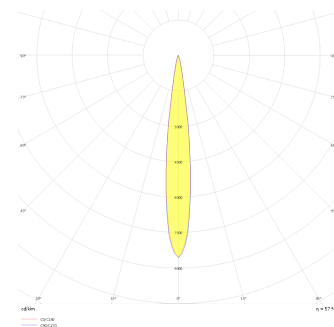

Rainbow Deep

RNB 010 015 013A 9040 10 15 SD 44 DP

Recessed Downlight & Spot Luminary

Luminaire Group	Downlight & Spot
Mounting Type	Recessed
Luminaire Color	RAL 9010 - RAL 9005 - RAL 9006 - RAL 9016
Housing	Aluminum Extrusion
Optics	15° 30° 40° Reflector & Transparent Diffuser
Light Source	LED
Electrical Protection Class	CLASS II
IP	44
IK	03
Operating Temperature	-20°C / +40°C
Luminous Flux	949
Consumption Power	13
Luminaire Efficiency	73 lm/W
Color Rendering (CRI)	>80
Light Color Temperature (CCT)	2700K/3000K/4000K/6500K
Color Tolerance	< 3 SDCM
Driver Type	On/Off
Driver Brand	Tridonic
LED Brand	Samsung
Input Voltage / Frequency	220-240 V AC 50/60 Hz
Power Factor	>0.9
Surge	1kV
THD (AKIM)	>%20
LED life	>102.000 hours
Option	On-Off / Dali / 1-10V / With Emergency Kit

Technical Drawing

Photometric Curve

SKU	Product Code	Power (W)	Luminous Flux (LM)	CRI	CCT (K)	Optics	Dimensions (mm)
	RNB 010 015 013A 9040 10 15 SD 44 DP	13	949	>80	4000	15° Reflector	Ø110

www.atellighting.com