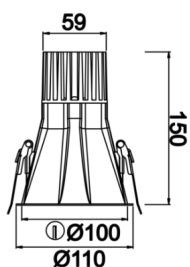

Rainbow Deep

RNB 010 015 009A 9040 10 15 SD 44 DP

Recessed Downlight & Spot Luminary

Luminaire Group	Downlight & Spot
Mounting Type	Recessed
Luminaire Color	RAL 9010 - RAL 9005 - RAL 9006 - RAL 9016
Housing	Aluminum Extrusion
Optics	15° 30° 40° Reflector & Transparent Diffuser
Light Source	LED
Electrical Protection Class	CLASS II
IP	44
IK	03
Operating Temperature	-20°C / +40°C
Luminous Flux	657
Consumption Power	9
Luminaire Efficiency	73 lm/W
Color Rendering (CRI)	>80
Light Color Temperature (CCT)	2700K/3000K/4000K/6500K
Color Tolerance	< 3 SDCM
Driver Type	On/Off
Driver Brand	Tridonic
LED Brand	Samsung
Input Voltage / Frequency	220-240 V AC 50/60 Hz
Power Factor	>0.9
Surge	1kV
THD (AKIM)	>%20
LED life	>102.000 hours
Option	On-Off / Dali / 1-10V / With Emergency Kit

Technical Drawing

Photometric Curve

SKU	Product Code	Power (W)	Luminous Flux (LM)	CRI	CCT (K)	Optics	Dimensions (mm)
	RNB 010 015 009A 9040 10 15 SD 44 DP	9	657	>80	4000	15° Reflector	Ø110

www.atellighting.com