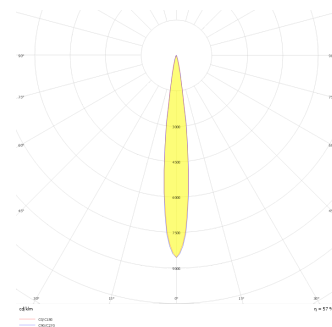

Rainbow Deep

RNB 010 015 009A 9040 10 15 SD 44 DP

Recessed Downlight & Spot Luminary

Luminaire Group	Downlight & Spot
Mounting Type	Recessed
Luminaire Color	RAL 9010 - RAL 9005 - RAL 9006 - RAL 9016
Housing	Aluminum Extrusion
Optics	15° 30° 40° Reflector & Transparent Diffuser
Light Source	LED
Electrical Protection Class	CLASS II
IP	44
IK	03
Operating Temperature	-20°C / +40°C
Luminous Flux	657
Consumption Power	9
Luminaire Efficiency	73 lm/W
Color Rendering (CRI)	>80
Light Color Temperature (CCT)	2700K/3000K/4000K/6500K
Color Tolerance	< 3 SDCM
Driver Type	On/Off
Driver Brand	Tridonic
LED Brand	Samsung
Input Voltage / Frequency	220-240 V AC 50/60 Hz
Power Factor	>0.9
Surge	1kV
THD (AKIM)	>%20
LED life	>102.000 hours
Option	On-Off / Dali / 1-10V / With Emergency Kit

Technical Drawing

Photometric Curve

SKU	Product Code	Power (W)	Luminous Flux (LM)	CRI	CCT (K)	Optics	Dimensions (mm)
	RNB 010 015 009A 9040 10 15 SD 44 DP	9	657	>80	4000	15° Reflector	Ø110

www.atellighting.com