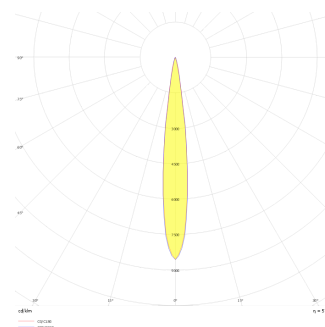

Rainbow Deep

RNB 010 015 009A 9040 10 15 SD 44 DP

Recessed Downlight & Spot Luminary

Luminaire Group	Downlight & Spot
Mounting Type	Recessed
Luminaire Color	RAL 9010 - RAL 9005 - RAL 9006 - RAL 9016
Housing	Aluminum Extrusion
Optics	15° 30° 40° Reflector & Transparent Diffuser
Light Source	LED
Electrical Protection Class	CLASS II
IP	44
IK	03
Operating Temperature	-20°C / +40°C
Luminous Flux	657
Consumption Power	9
Luminaire Efficiency	73 lm/W
Color Rendering (CRI)	>80
Light Color Temperature (CCT)	2700K/3000K/4000K/6500K
Color Tolerance	< 3 SDCM
Driver Type	On/Off
Driver Brand	Tridonic
LED Brand	Samsung
Input Voltage / Frequency	220-240 V AC 50/60 Hz
Power Factor	>0.9
Surge	1kV
THD (AKIM)	>%20
LED life	>102.000 hours
Option	On-Off / Dali / 1-10V / With Emergency Kit

Technical Drawing

Photometric Curve

SKU	Product Code	Power (W)	Luminous Flux (LM)	CRI	CCT (K)	Optics	Dimensions (mm)
	RNB 010 015 009A 9040 10 15 SD 44 DP	9	657	>80	4000	15° Reflector	Ø110

www.atellighting.com