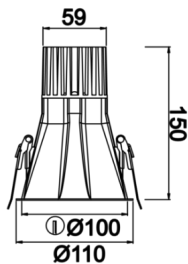

Rainbow Deep

RNB 010 015 009A 9040 10 15 SD 44 DP

Recessed Downlight & Spot Luminary

Luminaire Group	Downlight & Spot
Mounting Type	Recessed
Luminaire Color	RAL 9010 - RAL 9005 - RAL 9006 - RAL 9016
Housing	Aluminum Extrusion
Optics	15° 30° 40° Reflector & Transparent Diffuser
Light Source	LED
Electrical Protection Class	CLASS II
IP	44
IK	03
Operating Temperature	-20°C / +40°C
Luminous Flux	657
Consumption Power	9
Luminaire Efficiency	73 lm/W
Color Rendering (CRI)	>80
Light Color Temperature (CCT)	2700K/3000K/4000K/6500K
Color Tolerance	< 3 SDCM
Driver Type	On/Off
Driver Brand	Tridonic
LED Brand	Samsung
Input Voltage / Frequency	220-240 V AC 50/60 Hz
Power Factor	>0.9
Surge	1kV
THD (AKIM)	>%20
LED life	>102.000 hours
Option	On-Off / Dali / 1-10V / With Emergency Kit

Technical Drawing

Photometric Curve

SKU	Product Code	Power (W)	Luminous Flux (LM)	CRI	CCT (K)	Optics	Dimensions (mm)
	RNB 010 015 009A 9040 10 15 SD 44 DP	9	657	>80	4000	15° Reflector	Ø110

www.atellighting.com