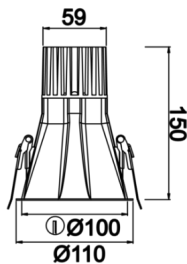

Rainbow Deep

RNB 010 015 009A 9040 10 15 SD 44 DP

Recessed Downlight & Spot Luminary

Luminaire Group	Downlight & Spot
Mounting Type	Recessed
Luminaire Color	RAL 9010 - RAL 9005 - RAL 9006 - RAL 9016
Housing	Aluminum Extrusion
Optics	15° 30° 40° Reflector & Transparent Diffuser
Light Source	LED
Electrical Protection Class	CLASS II
IP	44
IK	03
Operating Temperature	-20°C / +40°C
Luminous Flux	657
Consumption Power	9
Luminaire Efficiency	73 lm/W
Color Rendering (CRI)	>80
Light Color Temperature (CCT)	2700K/3000K/4000K/6500K
Color Tolerance	< 3 SDCM
Driver Type	On/Off
Driver Brand	Tridonic
LED Brand	Samsung
Input Voltage / Frequency	220-240 V AC 50/60 Hz
Power Factor	>0.9
Surge	1kV
THD (AKIM)	>%20
LED life	>102.000 hours
Option	On-Off / Dali / 1-10V / With Emergency Kit

Technical Drawing

Photometric Curve

SKU	Product Code	Power (W)	Luminous Flux (LM)	CRI	CCT (K)	Optics	Dimensions (mm)
	RNB 010 015 009A 9040 10 15 SD 44 DP	9	657	>80	4000	15° Reflector	Ø110

www.atellighting.com