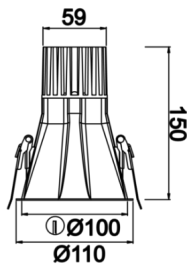

Rainbow Deep

RNB 010 015 007A 9040 10 15 SD 44 DP

Recessed Downlight & Spot Luminary

Luminaire Group	Downlight & Spot
Mounting Type	Recessed
Luminaire Color	RAL 9010 - RAL 9005 - RAL 9006 - RAL 9016
Housing	Aluminum Extrusion
Optics	15° 30° 40° Reflector & Transparent Diffuser
Light Source	LED
Electrical Protection Class	CLASS II
IP	44
IK	03
Operating Temperature	-20°C / +40°C
Luminous Flux	511
Consumption Power	7
Luminaire Efficiency	73 lm/W
Color Rendering (CRI)	>80
Light Color Temperature (CCT)	2700K/3000K/4000K/6500K
Color Tolerance	< 3 SDCM
Driver Type	On/Off
Driver Brand	Tridonic
LED Brand	Samsung
Input Voltage / Frequency	220-240 V AC 50/60 Hz
Power Factor	>0.9
Surge	1kV
THD (AKIM)	>%20
LED life	>102.000 hours
Option	On-Off / Dali / 1-10V / With Emergency Kit

Technical Drawing

Photometric Curve

SKU	Product Code	Power (W)	Luminous Flux (LM)	CRI	CCT (K)	Optics	Dimensions (mm)
	RNB 010 015 007A 9040 10 15 SD 44 DP	7	511	>80	4000	15° Reflector	Ø110

www.atellighting.com