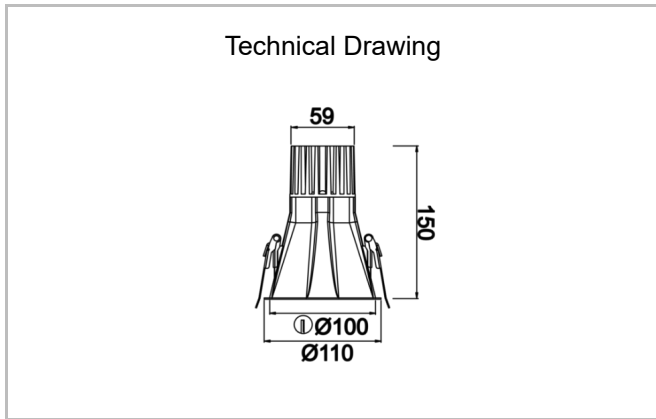

Rainbow Deep

RNB 010 015 007A 9040 10 15 SD 44 DP

Recessed Downlight & Spot Luminary

Luminaire Group	Downlight & Spot
Mounting Type	Recessed
Luminaire Color	RAL 9010 - RAL 9005 - RAL 9006 - RAL 9016
Housing	Aluminum Extrusion
Optics	15° 30° 40° Reflector & Transparent Diffuser
Light Source	LED
Electrical Protection Class	CLASS II
IP	44
IK	03
Operating Temperature	-20°C / +40°C
Luminous Flux	511
Consumption Power	7
Luminaire Efficiency	73 lm/W
Color Rendering (CRI)	>80
Light Color Temperature (CCT)	2700K/3000K/4000K/6500K
Color Tolerance	< 3 SDCM
Driver Type	On/Off
Driver Brand	Tridonic
LED Brand	Samsung
Input Voltage / Frequency	220-240 V AC 50/60 Hz
Power Factor	>0.9
Surge	1kV
THD (AKIM)	>%20
LED life	>102.000 hours
Option	On-Off / Dali / 1-10V / With Emergency Kit

SKU	Product Code	Power (W)	Luminous Flux (LM)	CRI	CCT (K)	Optics	Dimensions (mm)
	RNB 010 015 007A 9040 10 15 SD 44 DP	7	511	>80	4000	15° Reflector	Ø110