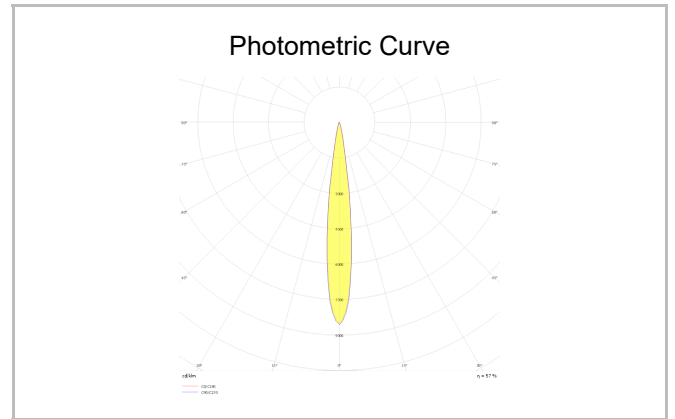

Rainbow Deep

RNB 010 015 007A 9040 10 15 SD 44 DP

Recessed Downlight & Spot Luminary

Luminaire Group	Downlight & Spot
Mounting Type	Recessed
Luminaire Color	RAL 9010 - RAL 9005 - RAL 9006 - RAL 9016
Housing	Aluminum Extrusion
Optics	15° 30° 40° Reflector & Transparent Diffuser
Light Source	LED
Electrical Protection Class	CLASS II
IP	44
IK	03
Operating Temperature	-20°C / +40°C
Luminous Flux	511
Consumption Power	7
Luminaire Efficiency	73 lm/W
Color Rendering (CRI)	>80
Light Color Temperature (CCT)	2700K/3000K/4000K/6500K
Color Tolerance	< 3 SDCM
Driver Type	On/Off
Driver Brand	Tridonic
LED Brand	Samsung
Input Voltage / Frequency	220-240 V AC 50/60 Hz
Power Factor	>0.9
Surge	1kV
THD (AKIM)	>%20
LED life	>102.000 hours
Option	On-Off / Dali / 1-10V / With Emergency Kit

SKU	Product Code	Power (W)	Luminous Flux (LM)	CRI	CCT (K)	Optics	Dimensions (mm)
	RNB 010 015 007A 9040 10 15 SD 44 DP	7	511	>80	4000	15° Reflector	Ø110