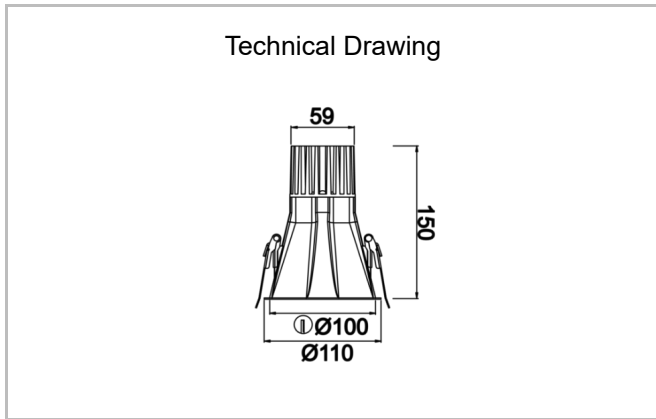

# Rainbow Deep

RNB 010 015 007A 9040 10 15 SD 44 DP

Recessed Downlight & Spot Luminary

<b>Luminaire Group</b>	Downlight & Spot
<b>Mounting Type</b>	Recessed
<b>Luminaire Color</b>	RAL 9010 - RAL 9005 - RAL 9006 - RAL 9016
<b>Housing</b>	Aluminum Extrusion
<b>Optics</b>	15° 30° 40° Reflector & Transparent Diffuser
<b>Light Source</b>	LED
<b>Electrical Protection Class</b>	CLASS II
<b>IP</b>	44
<b>IK</b>	03
<b>Operating Temperature</b>	-20°C / +40°C
<b>Luminous Flux</b>	511
<b>Consumption Power</b>	7
<b>Luminaire Efficiency</b>	73 lm/W
<b>Color Rendering (CRI)</b>	>80
<b>Light Color Temperature (CCT)</b>	2700K/3000K/4000K/6500K
<b>Color Tolerance</b>	< 3 SDCM
<b>Driver Type</b>	On/Off
<b>Driver Brand</b>	Tridonic
<b>LED Brand</b>	Samsung
<b>Input Voltage / Frequency</b>	220-240 V AC 50/60 Hz
<b>Power Factor</b>	>0.9
<b>Surge</b>	1kV
<b>THD (AKIM)</b>	>%20
<b>LED life</b>	>102.000 hours
<b>Option</b>	On-Off / Dali / 1-10V / With Emergency Kit

SKU	Product Code	Power (W)	Luminous Flux (LM)	CRI	CCT (K)	Optics	Dimensions (mm)
	RNB 010 015 007A 9040 10 15 SD 44 DP	7	511	>80	4000	15° Reflector	Ø110