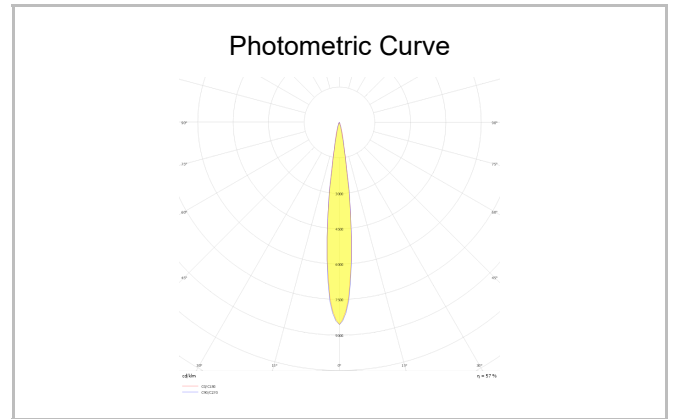

# Rainbow Deep

RNB 010 015 007A 9040 10 15 SD 44 DP

Recessed Downlight & Spot Luminary

<b>Luminaire Group</b>	Downlight & Spot
<b>Mounting Type</b>	Recessed
<b>Luminaire Color</b>	RAL 9010 - RAL 9005 - RAL 9006 - RAL 9016
<b>Housing</b>	Aluminum Extrusion
<b>Optics</b>	15° 30° 40° Reflector & Transparent Diffuser
<b>Light Source</b>	LED
<b>Electrical Protection Class</b>	CLASS II
<b>IP</b>	44
<b>IK</b>	03
<b>Operating Temperature</b>	-20°C / +40°C
<b>Luminous Flux</b>	511
<b>Consumption Power</b>	7
<b>Luminaire Efficiency</b>	73 lm/W
<b>Color Rendering (CRI)</b>	>80
<b>Light Color Temperature (CCT)</b>	2700K/3000K/4000K/6500K
<b>Color Tolerance</b>	< 3 SDCM
<b>Driver Type</b>	On/Off
<b>Driver Brand</b>	Tridonic
<b>LED Brand</b>	Samsung
<b>Input Voltage / Frequency</b>	220-240 V AC 50/60 Hz
<b>Power Factor</b>	>0.9
<b>Surge</b>	1kV
<b>THD (AKIM)</b>	>%20
<b>LED life</b>	>102.000 hours
<b>Option</b>	On-Off / Dali / 1-10V / With Emergency Kit

SKU	Product Code	Power (W)	Luminous Flux (LM)	CRI	CCT (K)	Optics	Dimensions (mm)
	RNB 010 015 007A 9040 10 15 SD 44 DP	7	511	>80	4000	15° Reflector	Ø110