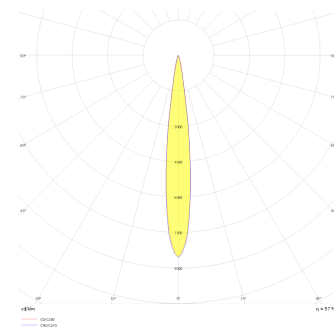

Rainbow Deep

RNB 010 015 007A 9040 10 15 SD 44 DP

Recessed Downlight & Spot Luminary

Luminaire Group	Downlight & Spot
Mounting Type	Recessed
Luminaire Color	RAL 9010 - RAL 9005 - RAL 9006 - RAL 9016
Housing	Aluminum Extrusion
Optics	15° 30° 40° Reflector & Transparent Diffuser
Light Source	LED
Electrical Protection Class	CLASS II
IP	44
IK	03
Operating Temperature	-20°C / +40°C
Luminous Flux	511
Consumption Power	7
Luminaire Efficiency	73 lm/W
Color Rendering (CRI)	>80
Light Color Temperature (CCT)	2700K/3000K/4000K/6500K
Color Tolerance	< 3 SDCM
Driver Type	On/Off
Driver Brand	Tridonic
LED Brand	Samsung
Input Voltage / Frequency	220-240 V AC 50/60 Hz
Power Factor	>0.9
Surge	1kV
THD (AKIM)	>%20
LED life	>102.000 hours
Option	On-Off / Dali / 1-10V / With Emergency Kit

Technical Drawing

Photometric Curve

SKU	Product Code	Power (W)	Luminous Flux (LM)	CRI	CCT (K)	Optics	Dimensions (mm)
	RNB 010 015 007A 9040 10 15 SD 44 DP	7	511	>80	4000	15° Reflector	Ø110

www.atellighting.com