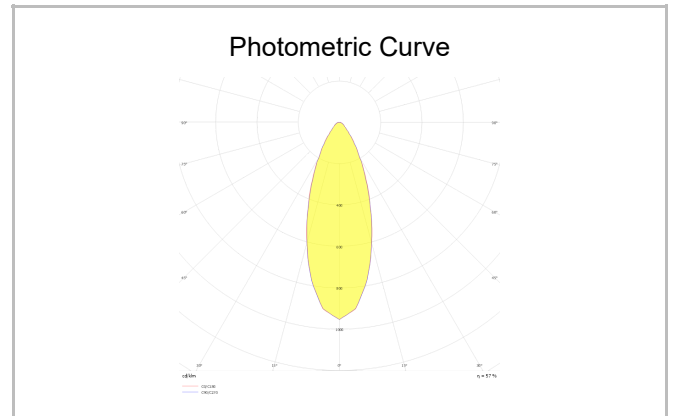

Sturdy S

STR 008 006 013A 9040 10 30 SD 65 00

Recessed Downlight & Spot Luminary

Luminaire Group	Downlight & Spot
Mounting Type	Recessed
Luminary Color	RAL 9010 - RAL 9005
Housing	Aluminum Injection
Optics	30° Reflector
Light Source	LED
Electrical Protection Class	CLASS II
IP	65
IK	02
Operating Temperature	-20°C / +40°C
Luminous Flux	1040
Consumption Power	13
Luminaire Efficiency	80 lm/W
Color Rendering (CRI)	>80
Light Color Temperature (CCT)	2700K/3000K/4000K/6500K
Color Tolerance	< 3 SDCM
Driver Type	On/Off
Driver Brand	Tridonic
LED Brand	Samsung
Input Voltage / Frequency	220-240 V AC 50/60 Hz
Power Factor	>0.9
Surge	1kV
THD (AKIM)	>%20
LED life	>100.000 hours
Option	On-Off / Dali / 1-10V / With Emergency Kit

SKU	Product Code	Power (W)	Luminous Flux (LM)	CRI	CCT (K)	Optics	Dimensions (mm)
13004150	STR 008 006 013A 9040 10 30 SD 65 00	13	1040	>80	4000	30° Reflector	Ø80x60

www.atellighting.com