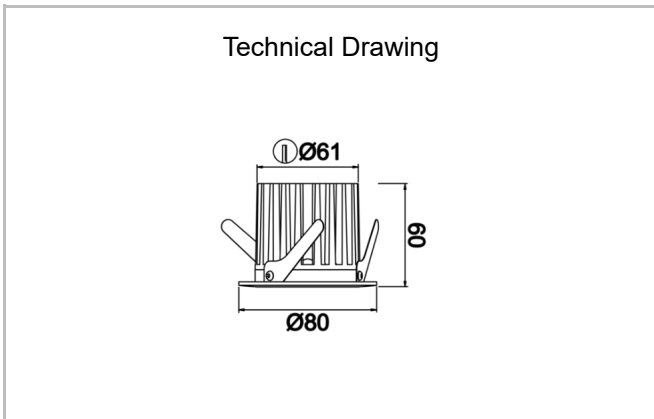

Sturdy S

STR 008 006 013A 9040 10 30 SD 65 00

Recessed Downlight & Spot Luminary

Luminaire Group	Downlight & Spot
Mounting Type	Recessed
Luminary Color	RAL 9010 - RAL 9005
Housing	Aluminum Injection
Optics	30° Reflector
Light Source	LED
Electrical Protection Class	CLASS II
IP	65
IK	02
Operating Temperature	-20°C / +40°C
Luminous Flux	1040
Consumption Power	13
Luminaire Efficiency	80 lm/W
Color Rendering (CRI)	>80
Light Color Temperature (CCT)	2700K/3000K/4000K/6500K
Color Tolerance	< 3 SDCM
Driver Type	On/Off
Driver Brand	Tridonic
LED Brand	Samsung
Input Voltage / Frequency	220-240 V AC 50/60 Hz
Power Factor	>0.9
Surge	1kV
THD (AKIM)	>%20
LED life	>100.000 hours
Option	On-Off / Dali / 1-10V / With Emergency Kit

SKU	Product Code	Power (W)	Luminous Flux (LM)	CRI	CCT (K)	Optics	Dimensions (mm)
13004150	STR 008 006 013A 9040 10 30 SD 65 00	13	1040	>80	4000	30° Reflector	Ø80x60

www.atellighting.com