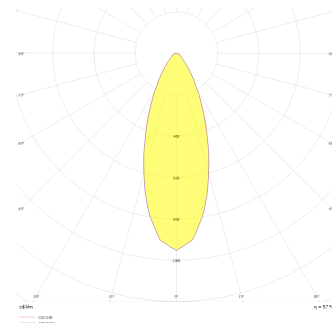

Sturdy S

STR 008 006 013A 9040 10 30 SD 65 00

Recessed Downlight & Spot Luminary

Luminaire Group	Downlight & Spot
Mounting Type	Recessed
Luminary Color	RAL 9010 - RAL 9005
Housing	Aluminum Injection
Optics	30° Reflector
Light Source	LED
Electrical Protection Class	CLASS II
IP	65
IK	02
Operating Temperature	-20°C / +40°C
Luminous Flux	1040
Consumption Power	13
Luminaire Efficiency	80 lm/W
Color Rendering (CRI)	>80
Light Color Temperature (CCT)	2700K/3000K/4000K/6500K
Color Tolerance	< 3 SDCM
Driver Type	On/Off
Driver Brand	Tridonic
LED Brand	Samsung
Input Voltage / Frequency	220-240 V AC 50/60 Hz
Power Factor	>0.9
Surge	1kV
THD (AKIM)	>%20
LED life	>100.000 hours
Option	On-Off / Dali / 1-10V / With Emergency Kit

Technical Drawing

Photometric Curve

SKU	Product Code	Power (W)	Luminous Flux (LM)	CRI	CCT (K)	Optics	Dimensions (mm)
13004150	STR 008 006 013A 9040 10 30 SD 65 00	13	1040	>80	4000	30° Reflector	Ø80x60

www.atellighting.com