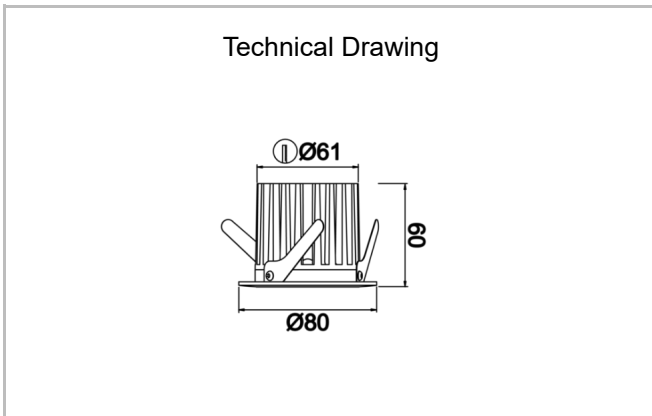

Sturdy S

STR 008 006 013A 9040 10 30 SD 65 00

Recessed Downlight & Spot Luminary

Luminaire Group	Downlight & Spot
Mounting Type	Recessed
Luminary Color	RAL 9010 - RAL 9005
Housing	Aluminum Injection
Optics	30° Reflector
Light Source	LED
Electrical Protection Class	CLASS II
IP	65
IK	02
Operating Temperature	-20°C / +40°C
Luminous Flux	1040
Consumption Power	13
Luminaire Efficiency	80 lm/W
Color Rendering (CRI)	>80
Light Color Temperature (CCT)	2700K/3000K/4000K/6500K
Color Tolerance	< 3 SDCM
Driver Type	On/Off
Driver Brand	Tridonic
LED Brand	Samsung
Input Voltage / Frequency	220-240 V AC 50/60 Hz
Power Factor	>0.9
Surge	1kV
THD (AKIM)	>%20
LED life	>100.000 hours
Option	On-Off / Dali / 1-10V / With Emergency Kit

SKU	Product Code	Power (W)	Luminous Flux (LM)	CRI	CCT (K)	Optics	Dimensions (mm)
13004150	STR 008 006 013A 9040 10 30 SD 65 00	13	1040	>80	4000	30° Reflector	Ø80x60

www.atellighting.com