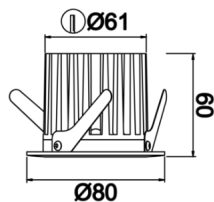

Sturdy S

STR 008 006 013A 9040 10 30 SD 65 00

Recessed Downlight & Spot Luminary

Luminaire Group	Downlight & Spot
Mounting Type	Recessed
Luminary Color	RAL 9010 - RAL 9005
Housing	Aluminum Injection
Optics	30° Reflector
Light Source	LED
Electrical Protection Class	CLASS II
IP	65
IK	02
Operating Temperature	-20°C / +40°C
Luminous Flux	1040
Consumption Power	13
Luminaire Efficiency	80 lm/W
Color Rendering (CRI)	>80
Light Color Temperature (CCT)	2700K/3000K/4000K/6500K
Color Tolerance	< 3 SDCM
Driver Type	On/Off
Driver Brand	Tridonic
LED Brand	Samsung
Input Voltage / Frequency	220-240 V AC 50/60 Hz
Power Factor	>0.9
Surge	1kV
THD (AKIM)	>%20
LED life	>100.000 hours
Option	On-Off / Dali / 1-10V / With Emergency Kit

Technical Drawing

Photometric Curve

SKU	Product Code	Power (W)	Luminous Flux (LM)	CRI	CCT (K)	Optics	Dimensions (mm)
13004150	STR 008 006 013A 9040 10 30 SD 65 00	13	1040	>80	4000	30° Reflector	Ø80x60

www.atellighting.com