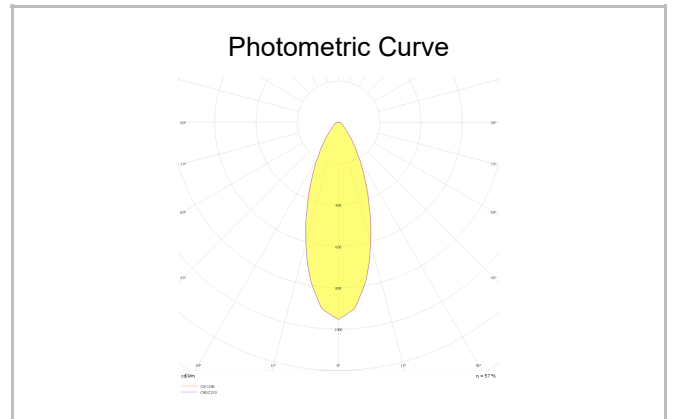

Sturdy S

STR 008 006 013A 9040 10 30 SD 65 00

Recessed Downlight & Spot Luminary

Luminaire Group	Downlight & Spot
Mounting Type	Recessed
Luminary Color	RAL 9010 - RAL 9005
Housing	Aluminum Injection
Optics	30° Reflector
Light Source	LED
Electrical Protection Class	CLASS II
IP	65
IK	02
Operating Temperature	-20°C / +40°C
Luminous Flux	1040
Consumption Power	13
Luminaire Efficiency	80 lm/W
Color Rendering (CRI)	>80
Light Color Temperature (CCT)	2700K/3000K/4000K/6500K
Color Tolerance	< 3 SDCM
Driver Type	On/Off
Driver Brand	Tridonic
LED Brand	Samsung
Input Voltage / Frequency	220-240 V AC 50/60 Hz
Power Factor	>0.9
Surge	1kV
THD (AKIM)	>%20
LED life	>100.000 hours
Option	On-Off / Dali / 1-10V / With Emergency Kit

SKU	Product Code	Power (W)	Luminous Flux (LM)	CRI	CCT (K)	Optics	Dimensions (mm)
13004150	STR 008 006 013A 9040 10 30 SD 65 00	13	1040	>80	4000	30° Reflector	Ø80x60

www.atellighting.com