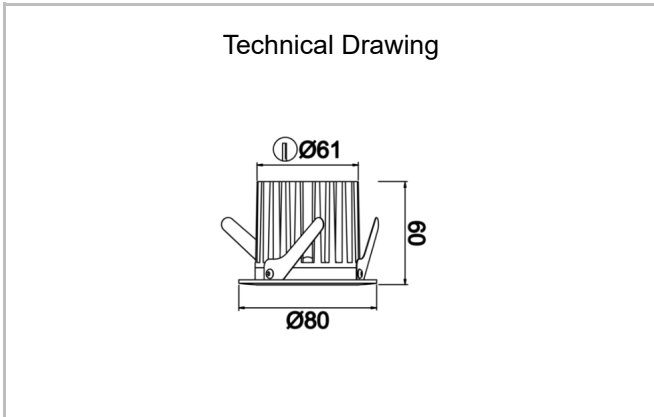

Sturdy S

STR 008 006 009A 9040 10 30 SD 65 00

Recessed Downlight & Spot Luminary

Luminaire Group	Downlight & Spot
Mounting Type	Recessed
Luminary Color	RAL 9010 - RAL 9005
Housing	Aluminum Injection
Optics	30° Reflector
Light Source	LED
Electrical Protection Class	CLASS II
IP	65
IK	02
Operating Temperature	-20°C / +40°C
Luminous Flux	720
Consumption Power	9
Luminaire Efficiency	80 lm/W
Color Rendering (CRI)	>80
Light Color Temperature (CCT)	2700K/3000K/4000K/6500K
Color Tolerance	< 3 SDCM
Driver Type	On/Off
Driver Brand	Tridonic
LED Brand	Samsung
Input Voltage / Frequency	220-240 V AC 50/60 Hz
Power Factor	>0.9
Surge	1kV
THD (AKIM)	>%20
LED life	>100.000 hours
Option	On-Off / Dali / 1-10V / With Emergency Kit

SKU	Product Code	Power (W)	Luminous Flux (LM)	CRI	CCT (K)	Optics	Dimensions (mm)
13003920	STR 008 006 009A 9040 10 30 SD 65 00	9	720	>80	4000	30° Reflector	Ø80x60