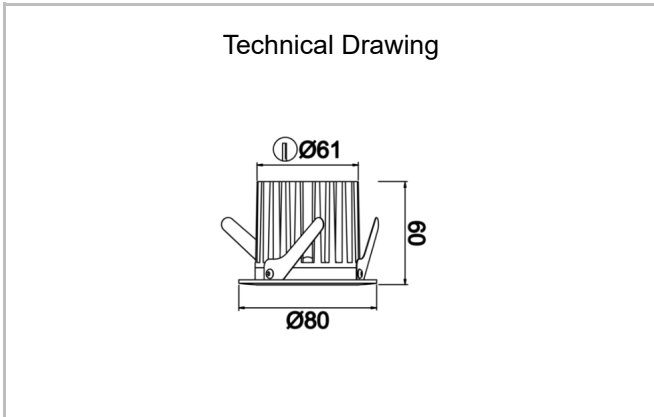

# Sturdy S

STR 008 006 009A 9040 10 30 SD 65 00

Recessed Downlight & Spot Luminary

<b>Luminaire Group</b>	Downlight & Spot
<b>Mounting Type</b>	Recessed
<b>Luminary Color</b>	RAL 9010 - RAL 9005
<b>Housing</b>	Aluminum Injection
<b>Optics</b>	30° Reflector
<b>Light Source</b>	LED
<b>Electrical Protection Class</b>	CLASS II
<b>IP</b>	65
<b>IK</b>	02
<b>Operating Temperature</b>	-20°C / +40°C
<b>Luminous Flux</b>	720
<b>Consumption Power</b>	9
<b>Luminaire Efficiency</b>	80 lm/W
<b>Color Rendering (CRI)</b>	>80
<b>Light Color Temperature (CCT)</b>	2700K/3000K/4000K/6500K
<b>Color Tolerance</b>	< 3 SDCM
<b>Driver Type</b>	On/Off
<b>Driver Brand</b>	Tridonic
<b>LED Brand</b>	Samsung
<b>Input Voltage / Frequency</b>	220-240 V AC 50/60 Hz
<b>Power Factor</b>	>0.9
<b>Surge</b>	1kV
<b>THD (AKIM)</b>	>%20
<b>LED life</b>	>100.000 hours
<b>Option</b>	On-Off / Dali / 1-10V / With Emergency Kit

SKU	Product Code	Power (W)	Luminous Flux (LM)	CRI	CCT (K)	Optics	Dimensions (mm)
13003920	STR 008 006 009A 9040 10 30 SD 65 00	9	720	>80	4000	30° Reflector	Ø80x60