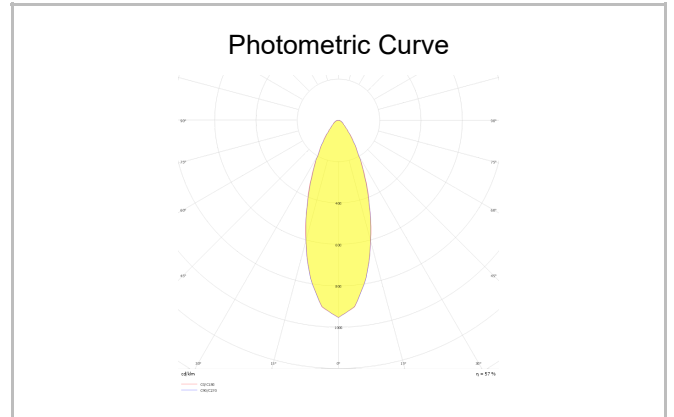

# Sturdy S

STR 008 006 009A 9040 10 30 SD 65 00

Recessed Downlight & Spot Luminary

<b>Luminaire Group</b>	Downlight & Spot
<b>Mounting Type</b>	Recessed
<b>Luminary Color</b>	RAL 9010 - RAL 9005
<b>Housing</b>	Aluminum Injection
<b>Optics</b>	30° Reflector
<b>Light Source</b>	LED
<b>Electrical Protection Class</b>	CLASS II
<b>IP</b>	65
<b>IK</b>	02
<b>Operating Temperature</b>	-20°C / +40°C
<b>Luminous Flux</b>	720
<b>Consumption Power</b>	9
<b>Luminaire Efficiency</b>	80 lm/W
<b>Color Rendering (CRI)</b>	>80
<b>Light Color Temperature (CCT)</b>	2700K/3000K/4000K/6500K
<b>Color Tolerance</b>	< 3 SDCM
<b>Driver Type</b>	On/Off
<b>Driver Brand</b>	Tridonic
<b>LED Brand</b>	Samsung
<b>Input Voltage / Frequency</b>	220-240 V AC 50/60 Hz
<b>Power Factor</b>	>0.9
<b>Surge</b>	1kV
<b>THD (AKIM)</b>	>%20
<b>LED life</b>	>100.000 hours
<b>Option</b>	On-Off / Dali / 1-10V / With Emergency Kit

SKU	Product Code	Power (W)	Luminous Flux (LM)	CRI	CCT (K)	Optics	Dimensions (mm)
13003920	STR 008 006 009A 9040 10 30 SD 65 00	9	720	>80	4000	30° Reflector	Ø80x60