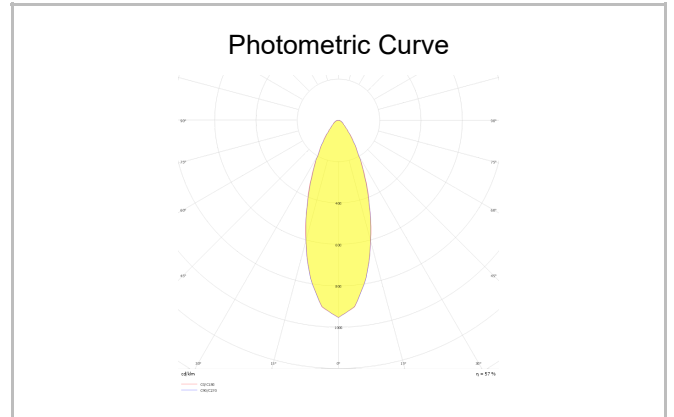

Sturdy S

STR 008 006 009A 9040 10 30 SD 65 00

Recessed Downlight & Spot Luminary

Luminaire Group	Downlight & Spot
Mounting Type	Recessed
Luminary Color	RAL 9010 - RAL 9005
Housing	Aluminum Injection
Optics	30° Reflector
Light Source	LED
Electrical Protection Class	CLASS II
IP	65
IK	02
Operating Temperature	-20°C / +40°C
Luminous Flux	720
Consumption Power	9
Luminaire Efficiency	80 lm/W
Color Rendering (CRI)	>80
Light Color Temperature (CCT)	2700K/3000K/4000K/6500K
Color Tolerance	< 3 SDCM
Driver Type	On/Off
Driver Brand	Tridonic
LED Brand	Samsung
Input Voltage / Frequency	220-240 V AC 50/60 Hz
Power Factor	>0.9
Surge	1kV
THD (AKIM)	>%20
LED life	>100.000 hours
Option	On-Off / Dali / 1-10V / With Emergency Kit

SKU	Product Code	Power (W)	Luminous Flux (LM)	CRI	CCT (K)	Optics	Dimensions (mm)
13003920	STR 008 006 009A 9040 10 30 SD 65 00	9	720	>80	4000	30° Reflector	Ø80x60