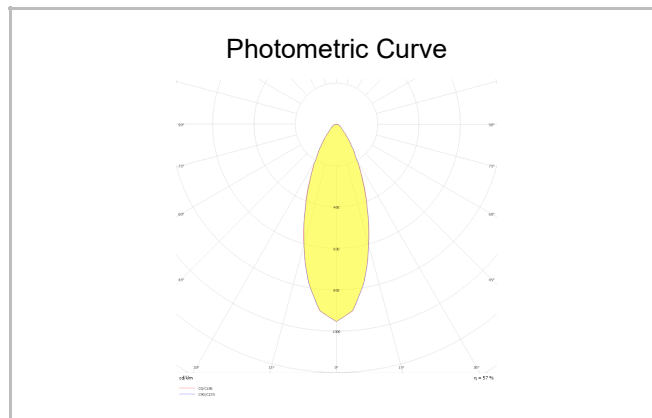

Sturdy S

STR 008 006 009A 9040 10 30 SD 65 00

Recessed Downlight & Spot Luminary

Luminaire Group	Downlight & Spot
Mounting Type	Recessed
Luminary Color	RAL 9010 - RAL 9005
Housing	Aluminum Injection
Optics	30° Reflector
Light Source	LED
Electrical Protection Class	CLASS II
IP	65
IK	02
Operating Temperature	-20°C / +40°C
Luminous Flux	720
Consumption Power	9
Luminaire Efficiency	80 lm/W
Color Rendering (CRI)	>80
Light Color Temperature (CCT)	2700K/3000K/4000K/6500K
Color Tolerance	< 3 SDCM
Driver Type	On/Off
Driver Brand	Tridonic
LED Brand	Samsung
Input Voltage / Frequency	220-240 V AC 50/60 Hz
Power Factor	>0.9
Surge	1kV
THD (AKIM)	>%20
LED life	>100.000 hours
Option	On-Off / Dali / 1-10V / With Emergency Kit

SKU	Product Code	Power (W)	Luminous Flux (LM)	CRI	CCT (K)	Optics	Dimensions (mm)
13003920	STR 008 006 009A 9040 10 30 SD 65 00	9	720	>80	4000	30° Reflector	Ø80x60

www.atellighting.com