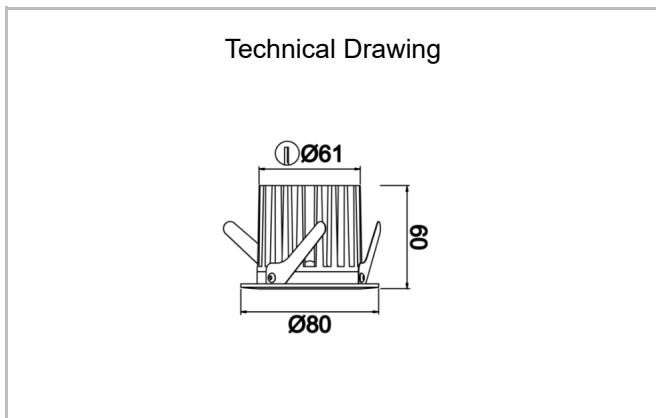

Sturdy S

STR 008 006 009A 9040 10 30 SD 65 00

Recessed Downlight & Spot Luminary

Luminaire Group	Downlight & Spot
Mounting Type	Recessed
Luminary Color	RAL 9010 - RAL 9005
Housing	Aluminum Injection
Optics	30° Reflector
Light Source	LED
Electrical Protection Class	CLASS II
IP	65
IK	02
Operating Temperature	-20°C / +40°C
Luminous Flux	720
Consumption Power	9
Luminaire Efficiency	80 lm/W
Color Rendering (CRI)	>80
Light Color Temperature (CCT)	2700K/3000K/4000K/6500K
Color Tolerance	< 3 SDCM
Driver Type	On/Off
Driver Brand	Tridonic
LED Brand	Samsung
Input Voltage / Frequency	220-240 V AC 50/60 Hz
Power Factor	>0.9
Surge	1kV
THD (AKIM)	>%20
LED life	>100.000 hours
Option	On-Off / Dali / 1-10V / With Emergency Kit

SKU	Product Code	Power (W)	Luminous Flux (LM)	CRI	CCT (K)	Optics	Dimensions (mm)
13003920	STR 008 006 009A 9040 10 30 SD 65 00	9	720	>80	4000	30° Reflector	Ø80x60

www.atellighting.com